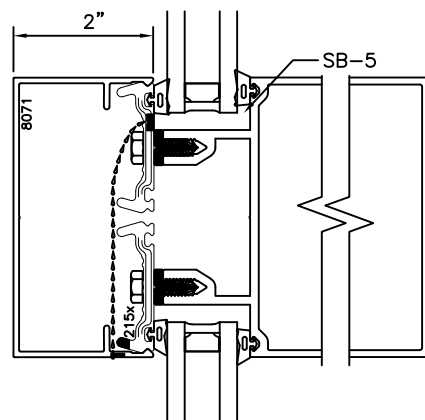

## 2-1/2" GLAZED CURTAIN WALL OPTIONAL FACE CAP DETAILS

BACKMEMBER SIZE VARIES.

250 C.W.

2-1/2" GLAZED CURTAIN WALL  
OPTIONAL FACE CAP DETAILS

BACKMEMBER SIZE VARIES.