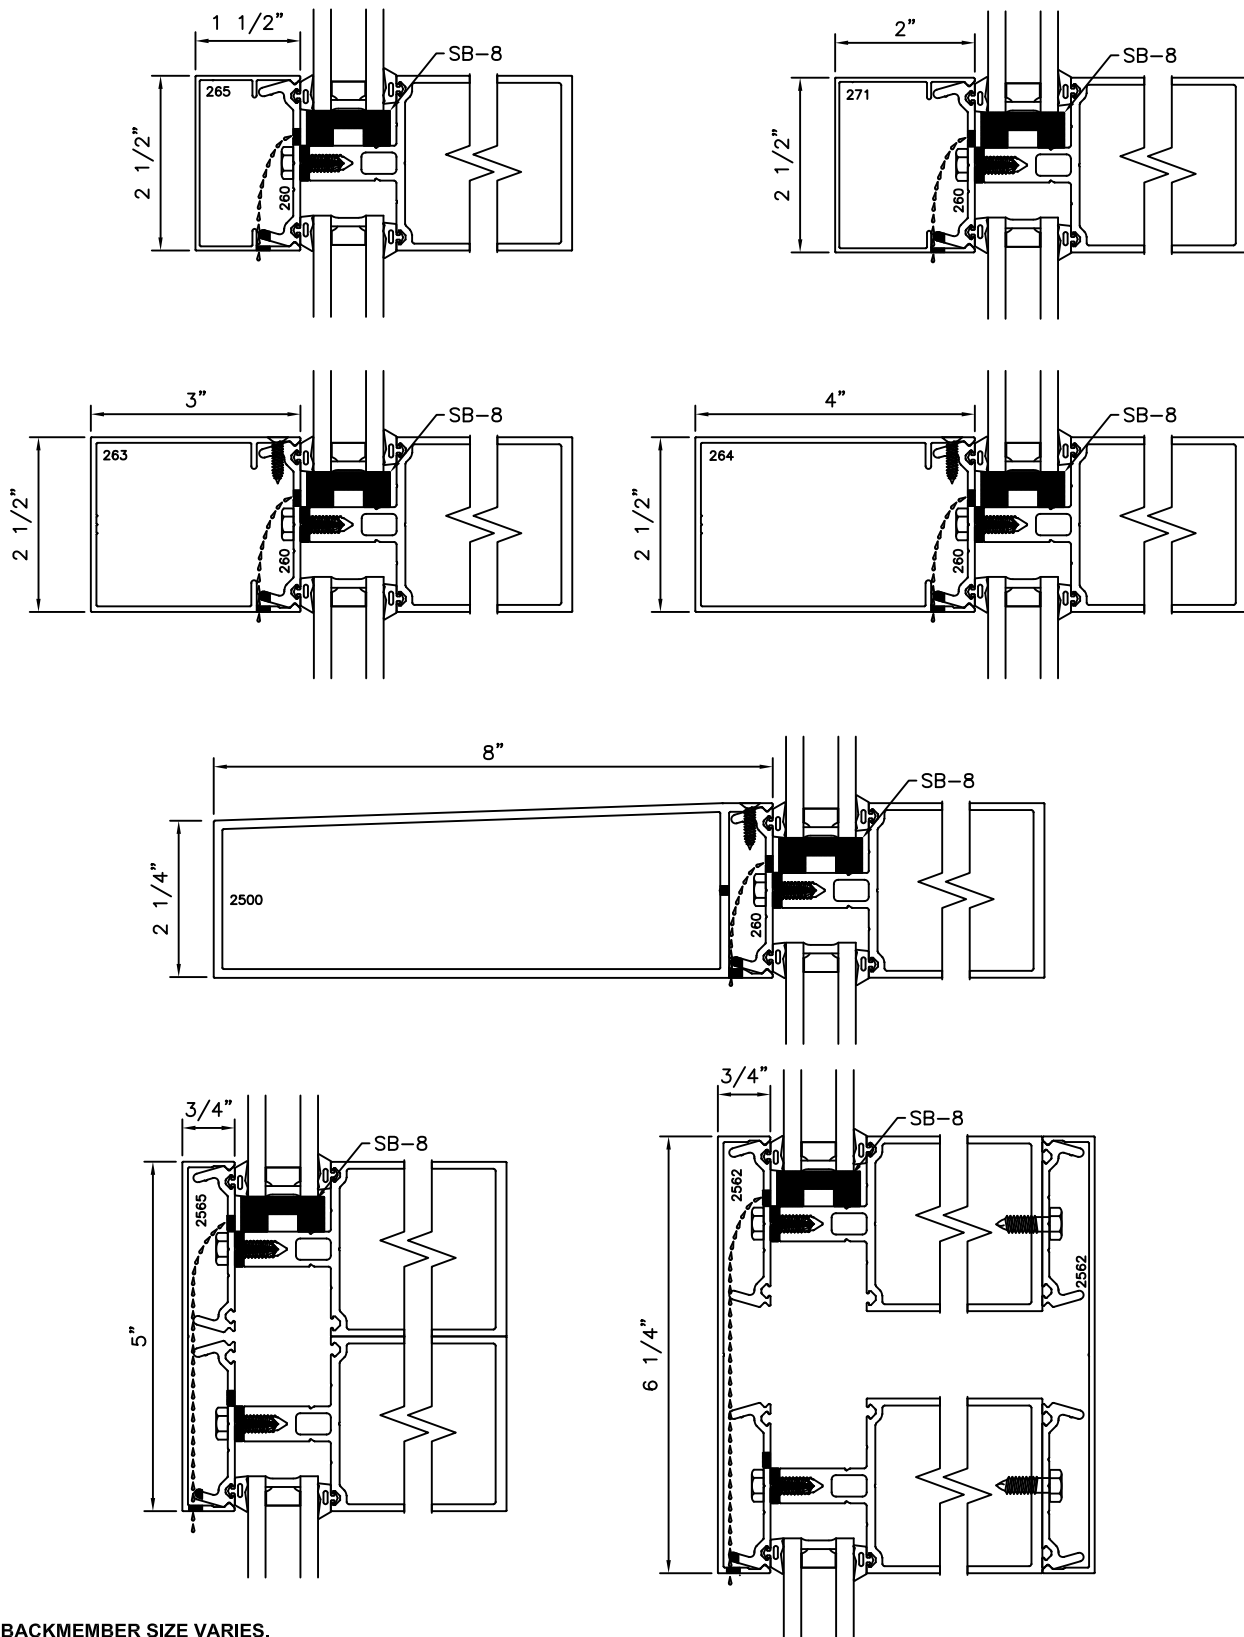

# 250 C.W.

## 2-1/2" GLAZED CURTAIN WALL OPTIONAL FACE CAP DETAILS

BACKMEMBER SIZE VARIES.

250 C.W.

2-1/2" GLAZED CURTAIN WALL  
OPTIONAL FACE CAP DETAILS

BACKMEMBER SIZE VARIES.