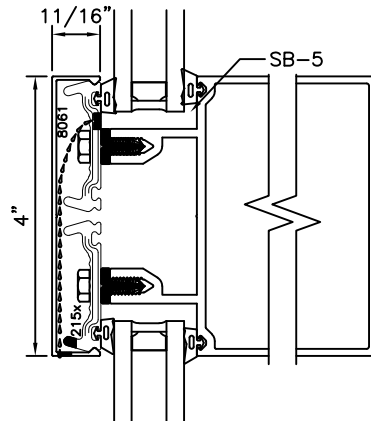

# 250 C.W.

## 2-1/2" GLAZED CURTAIN WALL OPTIONAL FACE CAP DETAILS

BACKMEMBER SIZE VARIES.

250 C.W.

2-1/2" GLAZED CURTAIN WALL  
OPTIONAL FACE CAP DETAILS

BACKMEMBER SIZE VARIES.