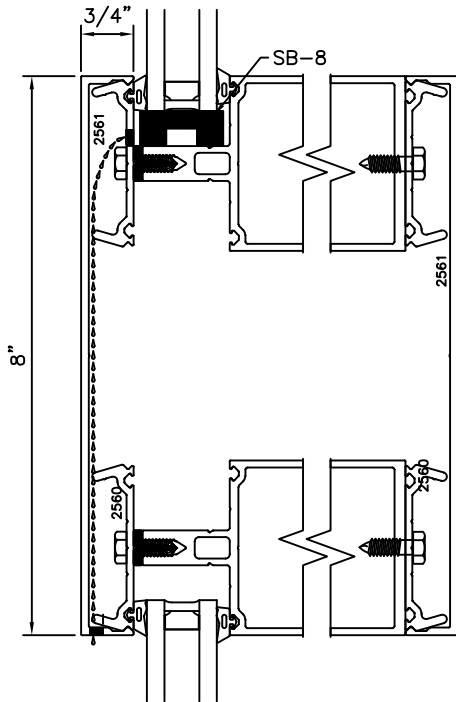

# 250 C.W.

## 2-1/2" GLAZED CURTAIN WALL OPTIONAL FACE CAP DETAILS

BACKMEMBER SIZE VARIES.

250 C.W.

2-1/2" GLAZED CURTAIN WALL  
OPTIONAL FACE CAP DETAILS

BACKMEMBER SIZE VARIES.