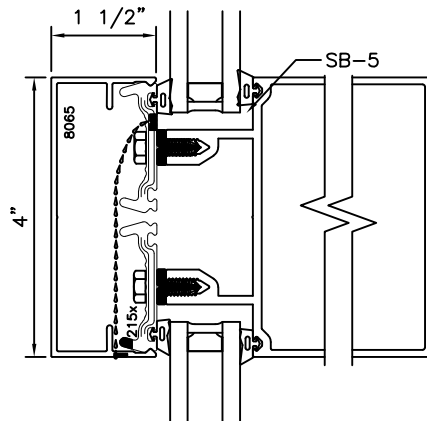

# 250 C.W.

## 2-1/2" GLAZED CURTAIN WALL OPTIONAL FACE CAP DETAILS

BACKMEMBER SIZE VARIES.

250 C.W.

2-1/2" GLAZED CURTAIN WALL  
OPTIONAL FACE CAP DETAILS

BACKMEMBER SIZE VARIES.