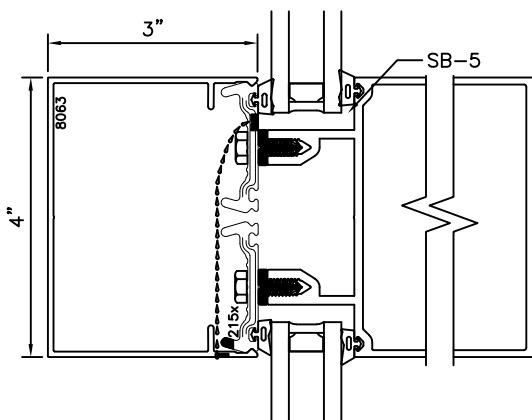

## 2-1/2" GLAZED CURTAIN WALL OPTIONAL FACE CAP DETAILS

BACKMEMBER SIZE VARIES.

250 C.W.

2-1/2" GLAZED CURTAIN WALL  
OPTIONAL FACE CAP DETAILS

BACKMEMBER SIZE VARIES.