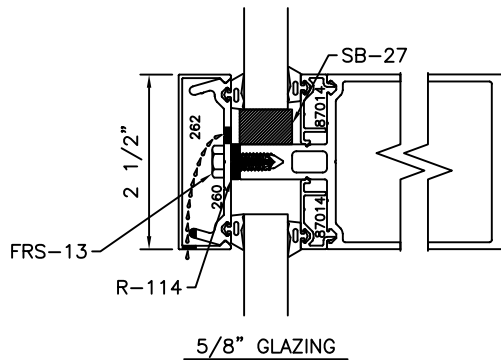

250 C.W.

2-1/2" EXTERIOR GLAZED CURTAIN WALL GLAZING OPTION DETAILS

BACKMEMBER SIZE VARIES.

250 C.W.

2-1/2" EXTERIOR GLAZED CURTAIN WALL GLAZING OPTION DETAILS

BACKMEMBER SIZE VARIES.