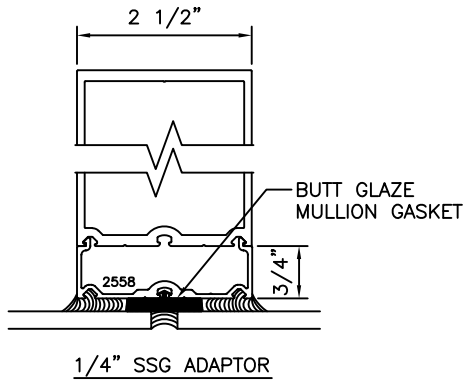

250 C.W.

2-1/2" EXTERIOR GLAZED CURTAIN WALL GLAZING OPTION DETAILS

BACKMEMBER SIZE VARIES.

250 C.W.

2-1/2" EXTERIOR GLAZED CURTAIN WALL GLAZING OPTION DETAILS

BACKMEMBER SIZE VARIES.