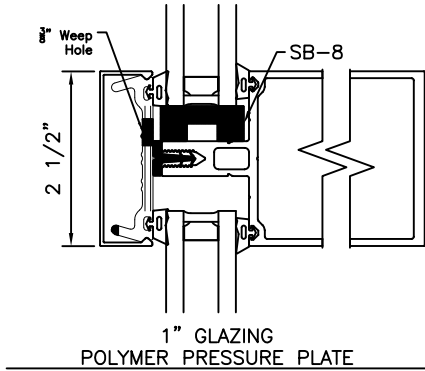

250 C.W.

2-1/2" EXTERIOR GLAZED CURTAIN WALL GLAZING OPTION DETAILS

BACKMEMBER SIZE VARIES.

250 C.W.

2-1/2" EXTERIOR GLAZED CURTAIN WALL GLAZING OPTION DETAILS

BACKMEMBER SIZE VARIES.