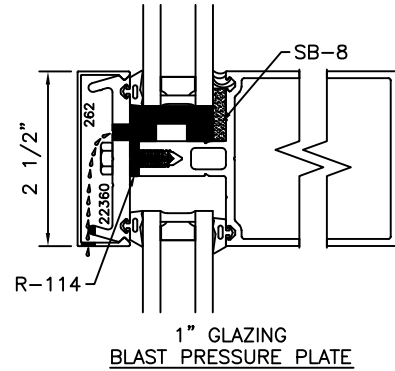

250 C.W.

2-1/2" EXTERIOR GLAZED CURTAIN WALL GLAZING OPTION DETAILS

BACKMEMBER SIZE VARIES.

250 C.W.

2-1/2" EXTERIOR GLAZED CURTAIN WALL GLAZING OPTION DETAILS

BACKMEMBER SIZE VARIES.