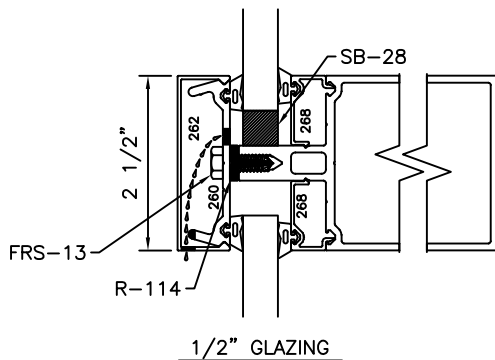

250 C.W.

2-1/2" EXTERIOR GLAZED CURTAIN WALL GLAZING OPTION DETAILS

BACKMEMBER SIZE VARIES.

250 C.W.

2-1/2" EXTERIOR GLAZED CURTAIN WALL GLAZING OPTION DETAILS

BACKMEMBER SIZE VARIES.