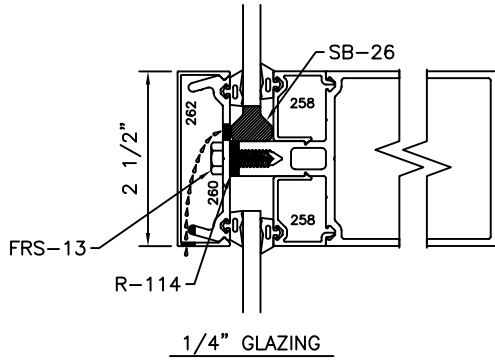

250 C.W.

2-1/2" EXTERIOR GLAZED CURTAIN WALL GLAZING OPTION DETAILS

BACKMEMBER SIZE VARIES.

250 C.W.

2-1/2" EXTERIOR GLAZED CURTAIN WALL GLAZING OPTION DETAILS

BACKMEMBER SIZE VARIES.