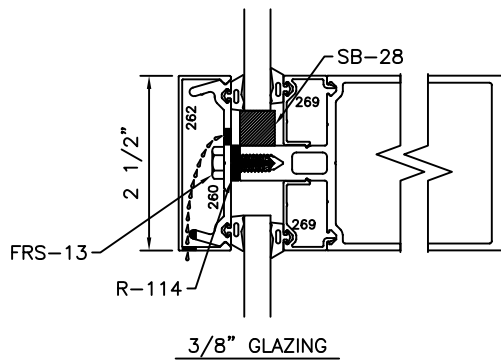

250 C.W.

2-1/2" EXTERIOR GLAZED CURTAIN WALL GLAZING OPTION DETAILS

BACKMEMBER SIZE VARIES.

250 C.W.

2-1/2" EXTERIOR GLAZED CURTAIN WALL GLAZING OPTION DETAILS

BACKMEMBER SIZE VARIES.