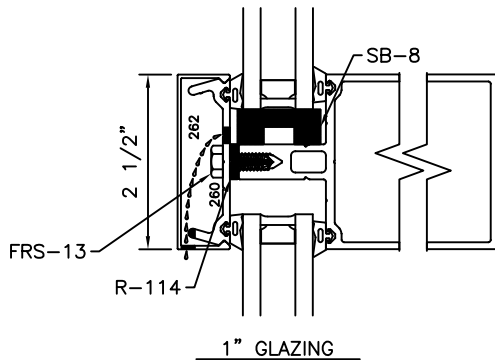

250 C.W.

2-1/2" EXTERIOR GLAZED CURTAIN WALL GLAZING OPTION DETAILS

BACKMEMBER SIZE VARIES.

250 C.W.

2-1/2" EXTERIOR GLAZED CURTAIN WALL GLAZING OPTION DETAILS

BACKMEMBER SIZE VARIES.