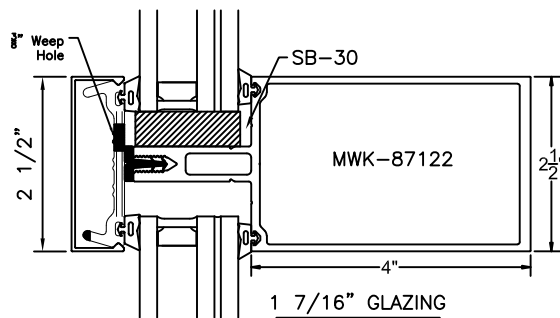

250 C.W.

2-1/2" EXTERIOR GLAZED CURTAIN WALL GLAZING OPTION DETAILS

BACKMEMBER SIZE VARIES.

250 C.W.

2-1/2" EXTERIOR GLAZED CURTAIN WALL GLAZING OPTION DETAILS

BACKMEMBER SIZE VARIES.