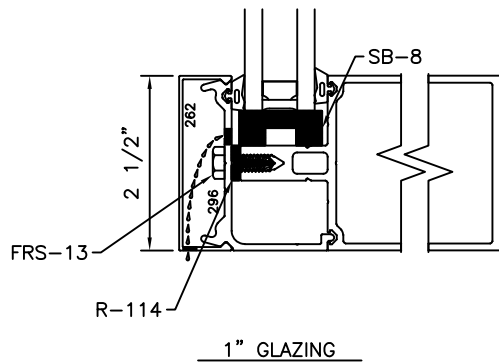

250 C.W.

2-1/2" EXTERIOR GLAZED CURTAIN WALL GLAZING OPTION DETAILS

BACKMEMBER SIZE VARIES.

250 C.W.

2-1/2" EXTERIOR GLAZED CURTAIN WALL GLAZING OPTION DETAILS

BACKMEMBER SIZE VARIES.