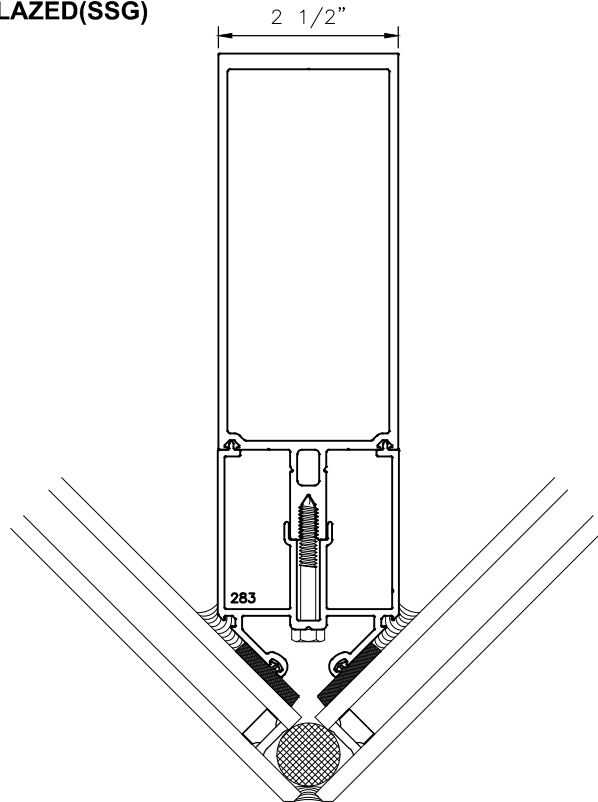

**MANKO**

**2-1/2" X 7-5/8" (5-1/2" B. M.)  
250 C.W. EXTERIOR GLAZED CURTAIN WALL  
CORNER MULLION DETAILS**

**CAPTURED 90° CORNER MULLION**

**STRUCTURAL SILICONE GLAZED(SSG)  
90° CORNER MULLION**

PART # 257 SHOWN. SIMILAR  
THROUGHOUT SERIES.