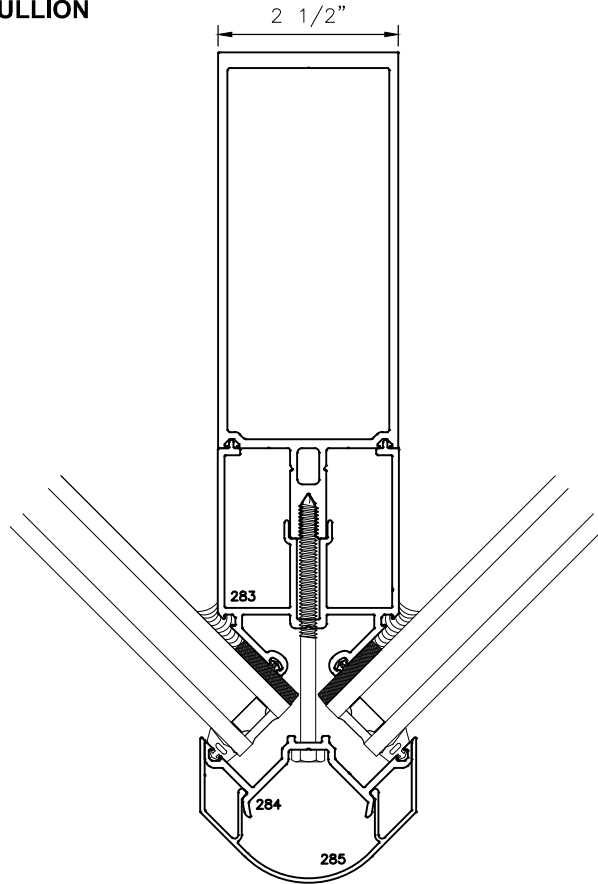

**MANKO**

**2-1/2" X 7-5/8" (5-1/2" B. M.)  
250 C.W. EXTERIOR GLAZED CURTAIN WALL  
CORNER MULLION DETAILS**

**CAPTURED 90° CORNER MULLION**

**STRUCTURAL SILICONE GLAZED(SSG)  
90° CORNER MULLION**

PART # 257 SHOWN. SIMILAR  
THROUGHOUT SERIES.