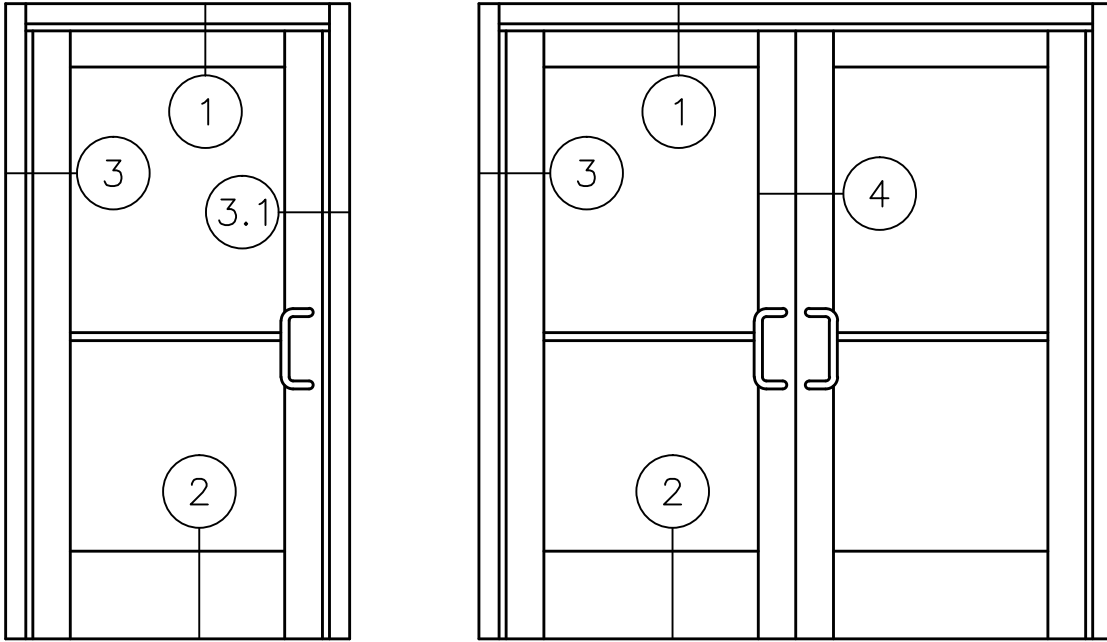

# STOREFRONT DOOR CURTAIN WALL INSERT FRAME WITH 135i SERIES (MEDIUM STILE) DOOR STANDARD DETAILS

# STOREFRONT DOOR CURTAIN WALL INSERT FRAME WITH 135i SERIES (MEDIUM STILE) DOOR STANDARD DETAILS

STANDARD SWEEP AND THRESHOLD SHOWN

# STOREFRONT DOOR CURTAIN WALL INSERT FRAME WITH 135i SERIES (MEDIUM STILE) DOOR STANDARD DETAILS

OPT.  
3.1

4