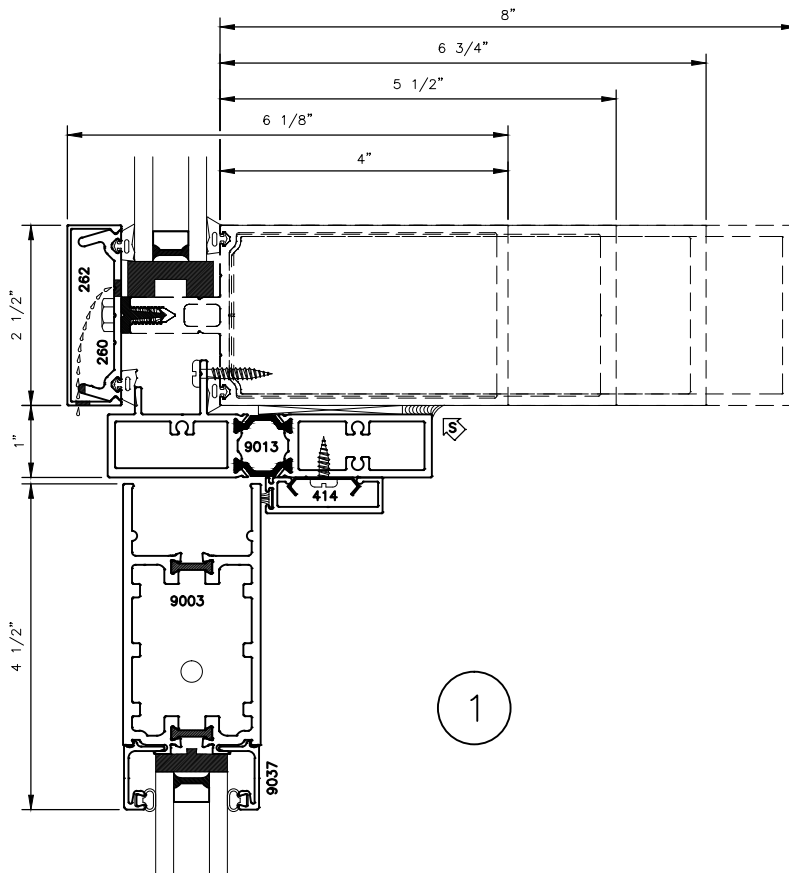

# STOREFRONT DOOR CURTAIN WALL INSERT FRAME WITH 135i SERIES (MEDIUM STILE) DOOR STANDARD DETAILS

# STOREFRONT DOOR CURTAIN WALL INSERT FRAME WITH 135i SERIES (MEDIUM STILE) DOOR STANDARD DETAILS

STANDARD SWEEP AND THRESHOLD SHOWN

# STOREFRONT DOOR CURTAIN WALL INSERT FRAME WITH 135i SERIES (MEDIUM STILE) DOOR STANDARD DETAILS

OPT.  
3.1

4