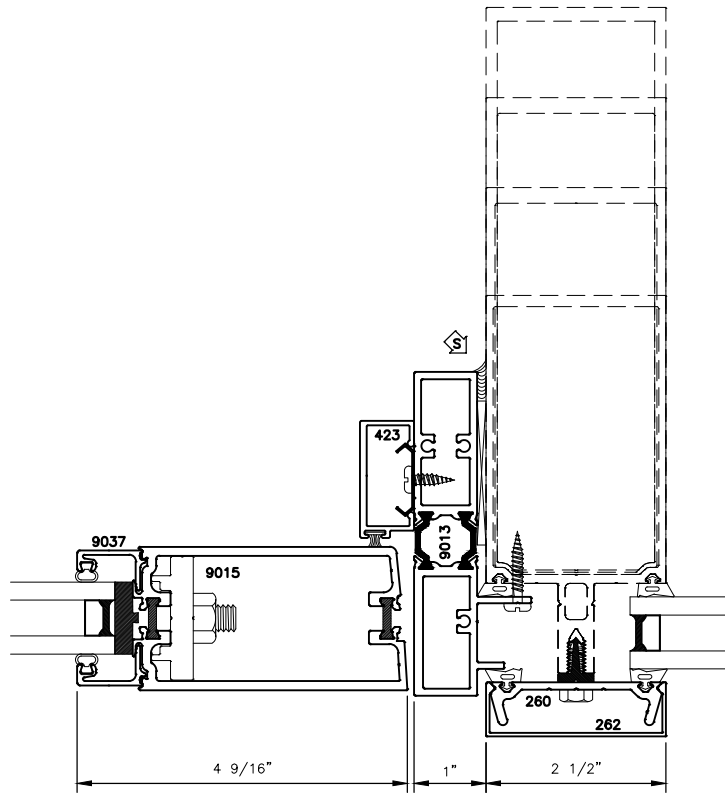

# STOREFRONT DOOR CURTAIN WALL INSERT FRAME WITH 135i SERIES (MEDIUM STILE) DOOR STANDARD DETAILS

# STOREFRONT DOOR CURTAIN WALL INSERT FRAME WITH 135i SERIES (MEDIUM STILE) DOOR STANDARD DETAILS

STANDARD SWEEP AND THRESHOLD SHOWN

# STOREFRONT DOOR CURTAIN WALL INSERT FRAME WITH 135i SERIES (MEDIUM STILE) DOOR STANDARD DETAILS

OPT.  
3.1

4