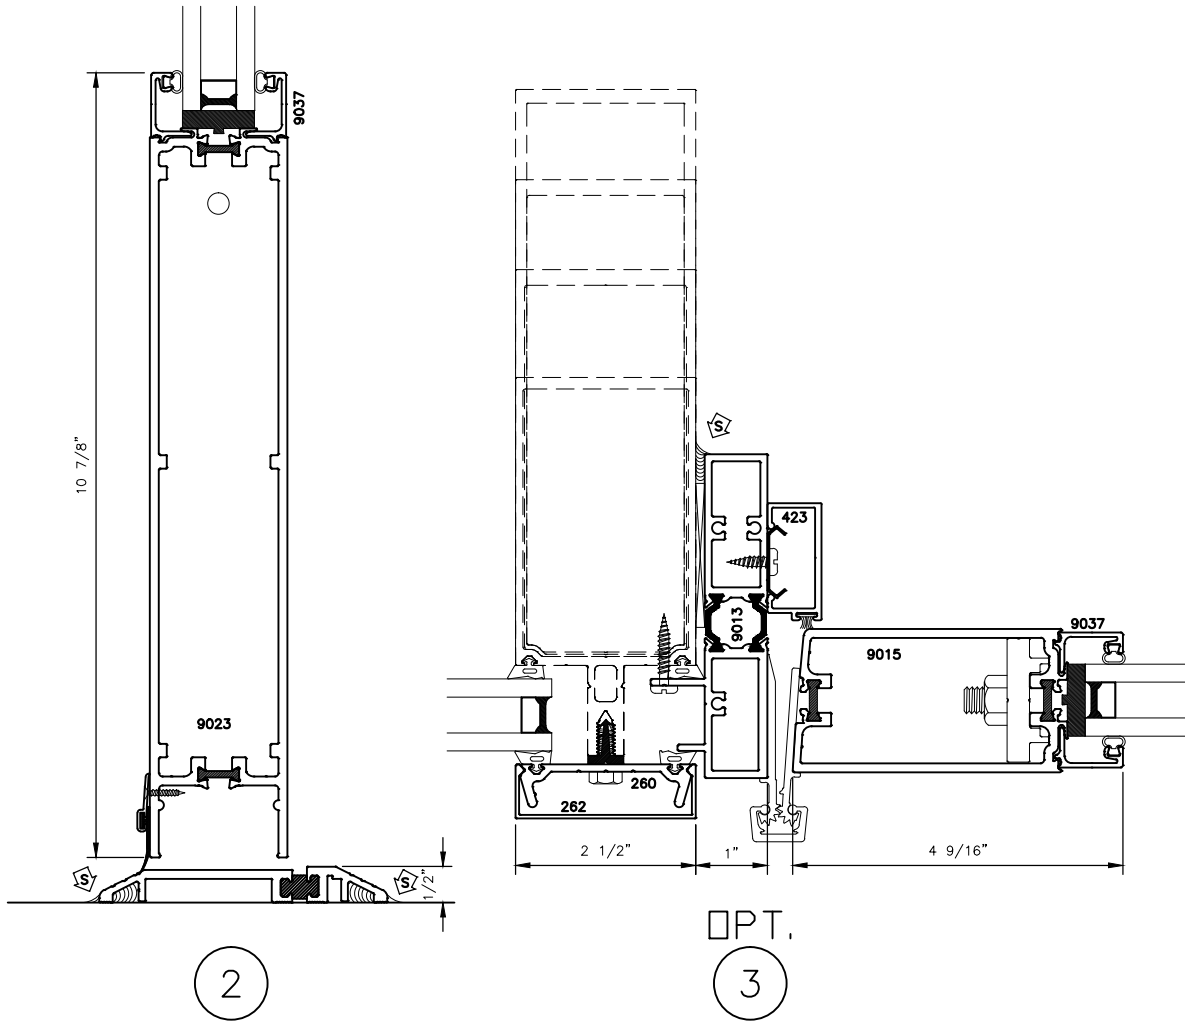

# STOREFRONT DOOR CURTAIN WALL INSERT FRAME WITH 135i SERIES (MEDIUM STILE) DOOR STANDARD DETAILS

# STOREFRONT DOOR CURTAIN WALL INSERT FRAME WITH 135i SERIES (MEDIUM STILE) DOOR STANDARD DETAILS

STANDARD SWEEP AND THRESHOLD SHOWN

# STOREFRONT DOOR CURTAIN WALL INSERT FRAME WITH 135i SERIES (MEDIUM STILE) DOOR STANDARD DETAILS

OPT.  
3.1

4