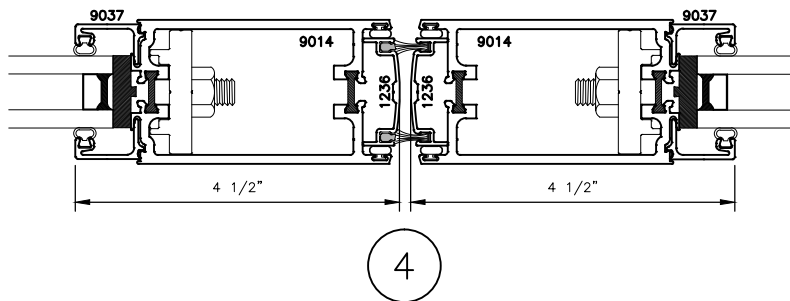

# STOREFRONT DOOR CURTAIN WALL INSERT FRAME WITH 135i SERIES (MEDIUM STILE) DOOR STANDARD DETAILS

# STOREFRONT DOOR CURTAIN WALL INSERT FRAME WITH 135i SERIES (MEDIUM STILE) DOOR STANDARD DETAILS

STANDARD SWEEP AND THRESHOLD SHOWN

# STOREFRONT DOOR CURTAIN WALL INSERT FRAME WITH 135i SERIES (MEDIUM STILE) DOOR STANDARD DETAILS

OPT.  
3.1

4