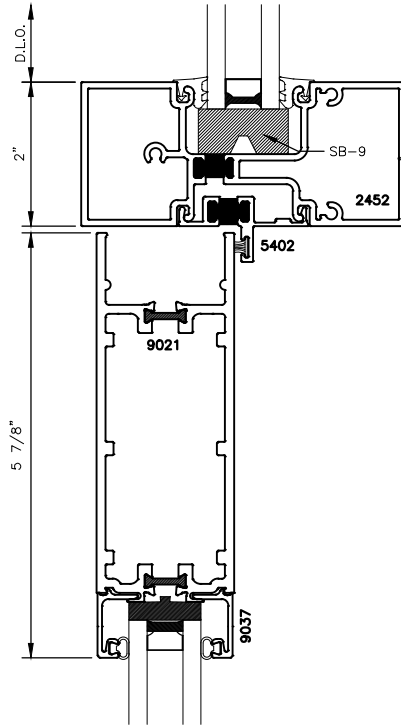

# 150i SERIES (WIDE STILE) DOOR STOP OPTIONAL DETAILS