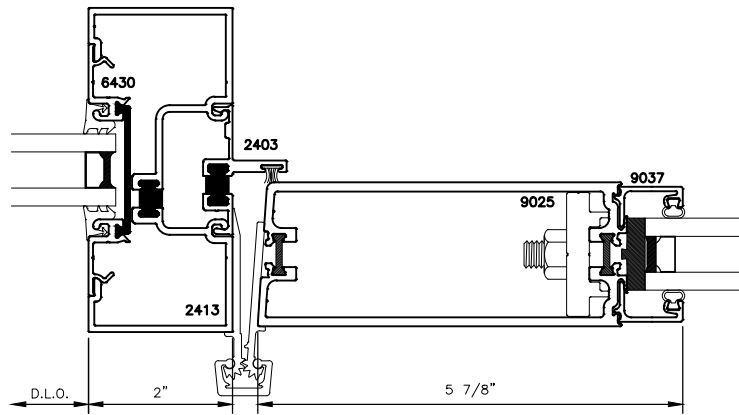

# 150i SERIES (WIDE STILE) DOOR STOP OPTIONAL DETAILS