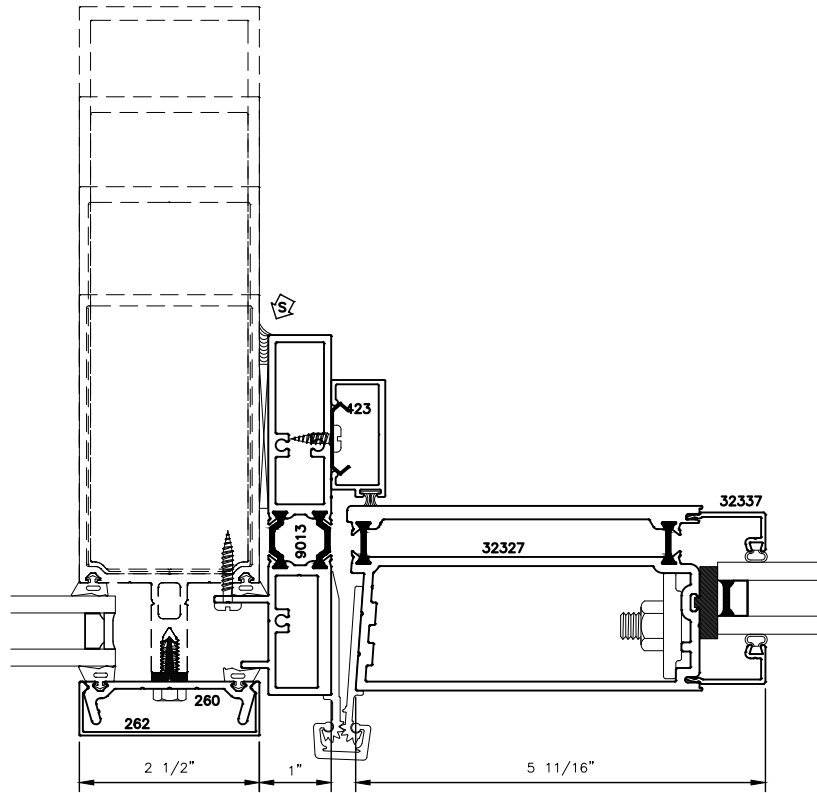

STOREFRONT DOOR CURTAIN WALL INSERT FRAME WITH 150xpt SERIES (WIDE STILE) DOOR STANDARD DETAILS

STOREFRONT DOOR
CURTAIN WALL INSERT FRAME
WITH 150xpt SERIES (WIDE STILE)
DOOR STANDARD DETAILS

2

3

STOREFRONT DOOR CURTAIN WALL INSERT FRAME WITH 150xpt SERIES (WIDE STILE) DOOR STANDARD DETAILS

OPT.
3.1

4

STOREFRONT DOOR CURTAIN WALL INSERT FRAME WITH 150xpt SERIES (WIDE STILE) DOOR STANDARD DETAILS