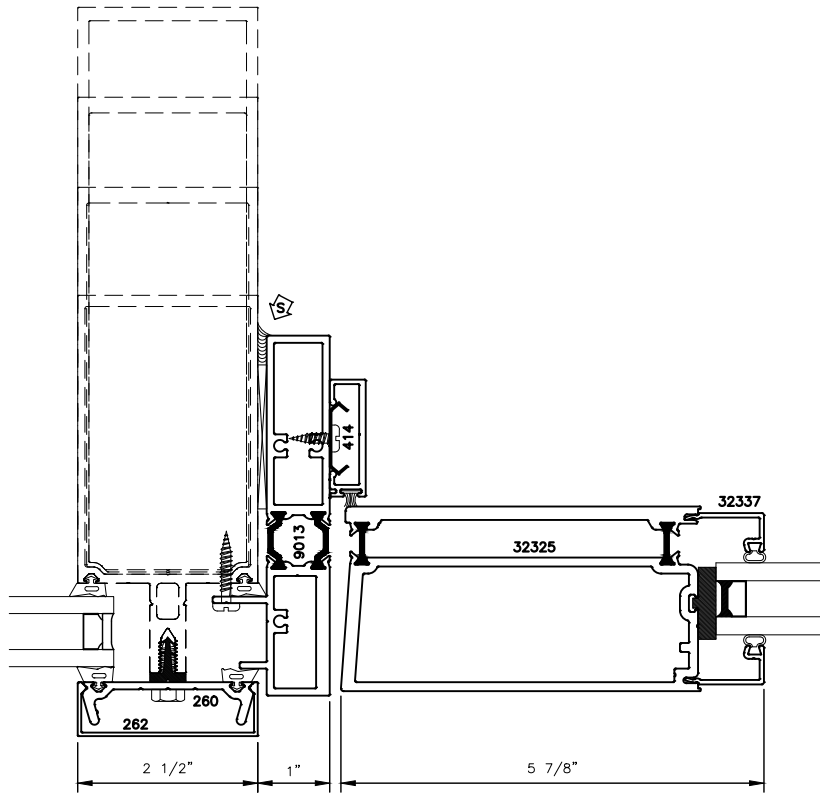

STOREFRONT DOOR CURTAIN WALL INSERT FRAME WITH 150xpt SERIES (WIDE STILE) DOOR STANDARD DETAILS

STOREFRONT DOOR
CURTAIN WALL INSERT FRAME
WITH 150xpt SERIES (WIDE STILE)
DOOR STANDARD DETAILS

2

3

STOREFRONT DOOR CURTAIN WALL INSERT FRAME WITH 150xpt SERIES (WIDE STILE) DOOR STANDARD DETAILS

OPT.
3.1

4

STOREFRONT DOOR CURTAIN WALL INSERT FRAME WITH 150xpt SERIES (WIDE STILE) DOOR STANDARD DETAILS