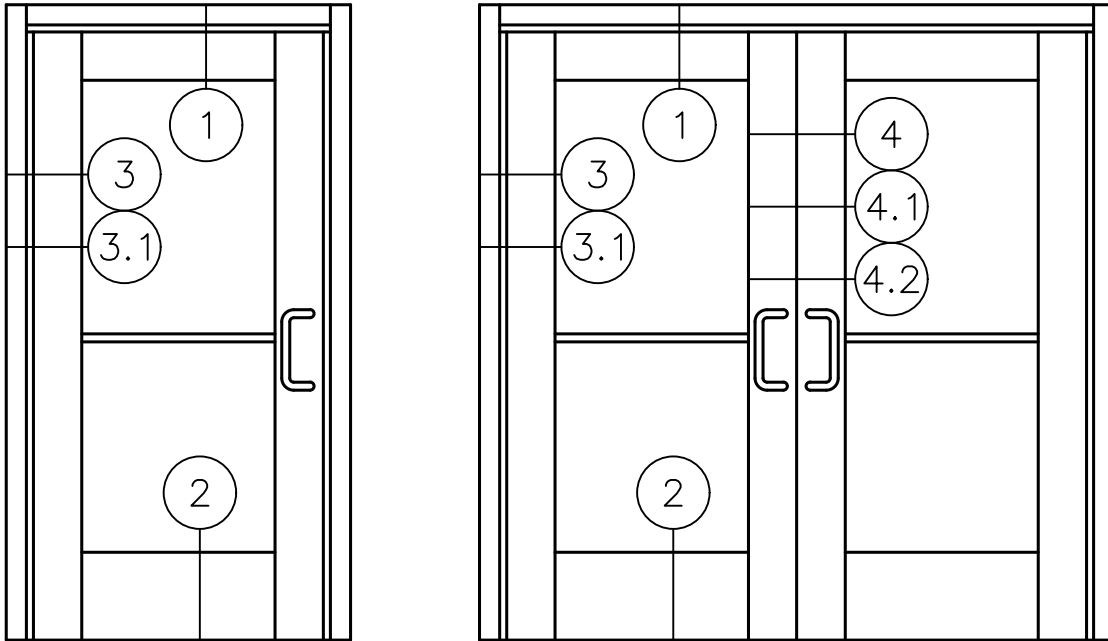

STOREFRONT DOOR CURTAIN WALL INSERT FRAME WITH 150xpt SERIES (WIDE STILE) DOOR STANDARD DETAILS

STOREFRONT DOOR
CURTAIN WALL INSERT FRAME
WITH 150xpt SERIES (WIDE STILE)
DOOR STANDARD DETAILS

2

3

STOREFRONT DOOR CURTAIN WALL INSERT FRAME WITH 150xpt SERIES (WIDE STILE) DOOR STANDARD DETAILS

OPT.
3.1

4

STOREFRONT DOOR CURTAIN WALL INSERT FRAME WITH 150xpt SERIES (WIDE STILE) DOOR STANDARD DETAILS