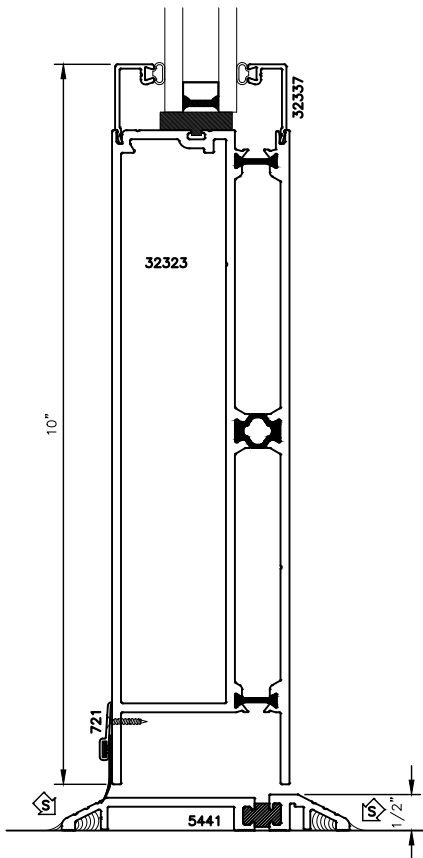

STOREFRONT DOOR CURTAIN WALL INSERT FRAME WITH 150xpt SERIES (WIDE STILE) DOOR STANDARD DETAILS

STOREFRONT DOOR
CURTAIN WALL INSERT FRAME
WITH 150xpt SERIES (WIDE STILE)
DOOR STANDARD DETAILS

2

3

STOREFRONT DOOR CURTAIN WALL INSERT FRAME WITH 150xpt SERIES (WIDE STILE) DOOR STANDARD DETAILS

OPT.
3.1

4

STOREFRONT DOOR CURTAIN WALL INSERT FRAME WITH 150xpt SERIES (WIDE STILE) DOOR STANDARD DETAILS