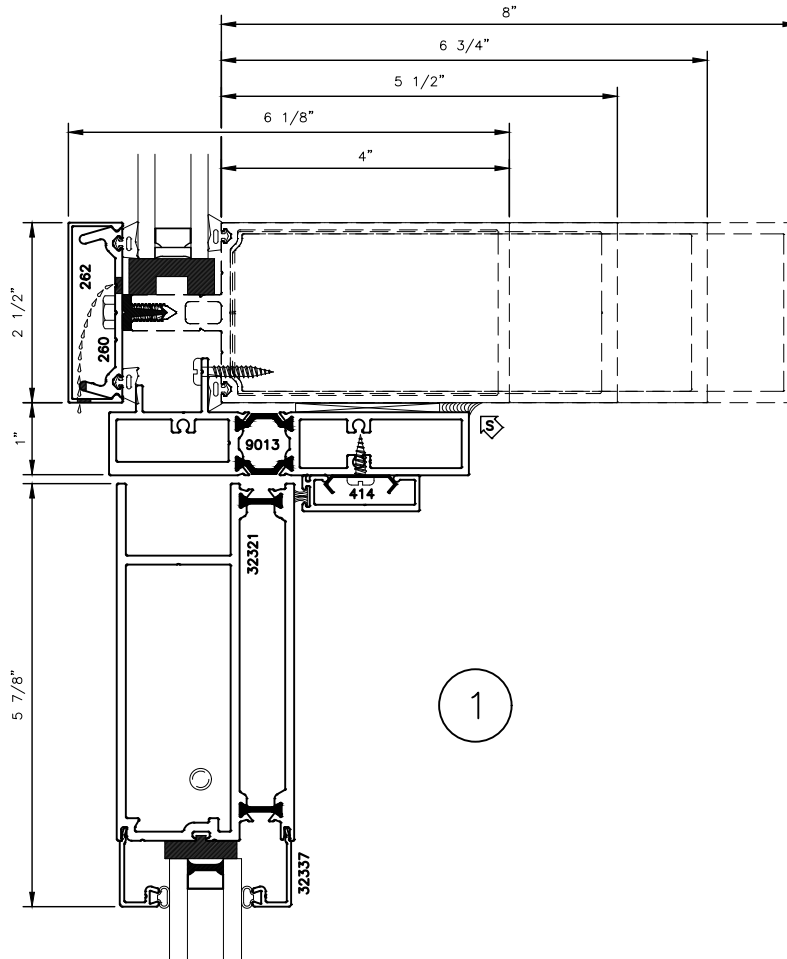

STOREFRONT DOOR CURTAIN WALL INSERT FRAME WITH 150xpt SERIES (WIDE STILE) DOOR STANDARD DETAILS

STOREFRONT DOOR
CURTAIN WALL INSERT FRAME
WITH 150xpt SERIES (WIDE STILE)
DOOR STANDARD DETAILS

2

3

STOREFRONT DOOR CURTAIN WALL INSERT FRAME WITH 150xpt SERIES (WIDE STILE) DOOR STANDARD DETAILS

OPT.
3.1

4

STOREFRONT DOOR CURTAIN WALL INSERT FRAME WITH 150xpt SERIES (WIDE STILE) DOOR STANDARD DETAILS