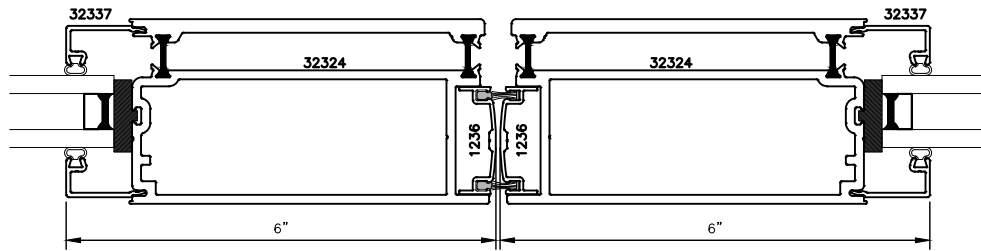

STOREFRONT DOOR CURTAIN WALL INSERT FRAME WITH 150xpt SERIES (WIDE STILE) DOOR STANDARD DETAILS

STOREFRONT DOOR
CURTAIN WALL INSERT FRAME
WITH 150xpt SERIES (WIDE STILE)
DOOR STANDARD DETAILS

2

3

STOREFRONT DOOR CURTAIN WALL INSERT FRAME WITH 150xpt SERIES (WIDE STILE) DOOR STANDARD DETAILS

OPT.
3.1

4

STOREFRONT DOOR CURTAIN WALL INSERT FRAME WITH 150xpt SERIES (WIDE STILE) DOOR STANDARD DETAILS