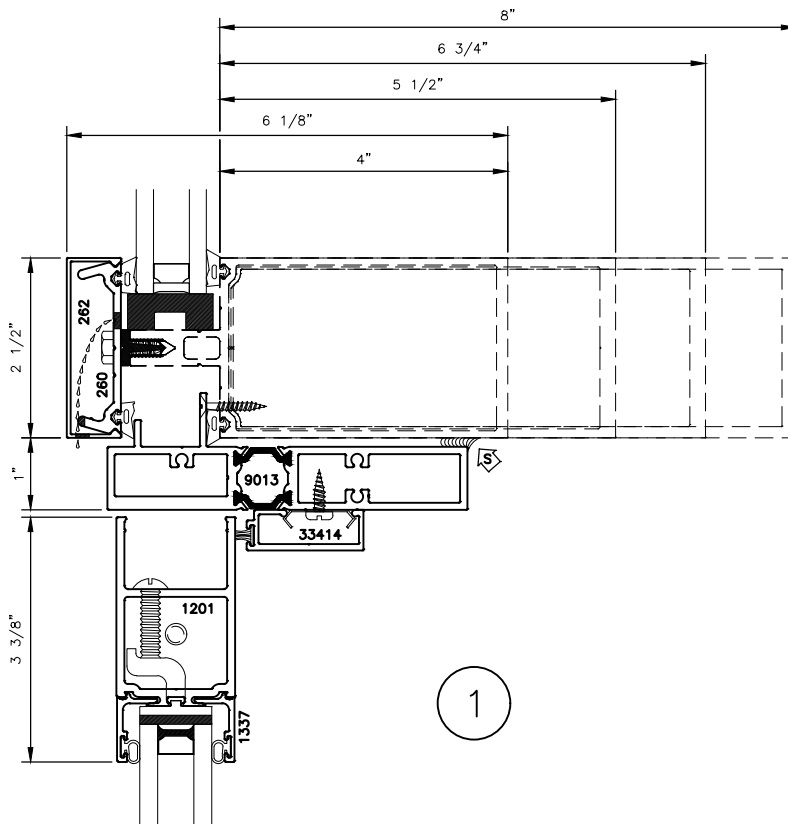

STOREFRONT DOOR CURTAIN WALL INSERT FRAME WITH 100 SERIES (NARROW STILE) DOOR STANDARD DETAILS

STOREFRONT DOOR CURTAIN WALL INSERT FRAME WITH 100 SERIES (NARROW STILE) DOOR STANDARD DETAILS

STANDARD SWEEP AND THRESHOLD SHOWN

STOREFRONT DOOR
CURTAIN WALL INSERT FRAME
WITH 100 SERIES (NARROW STILE)
DOOR STANDARD DETAILS

OPT.
3.2

4