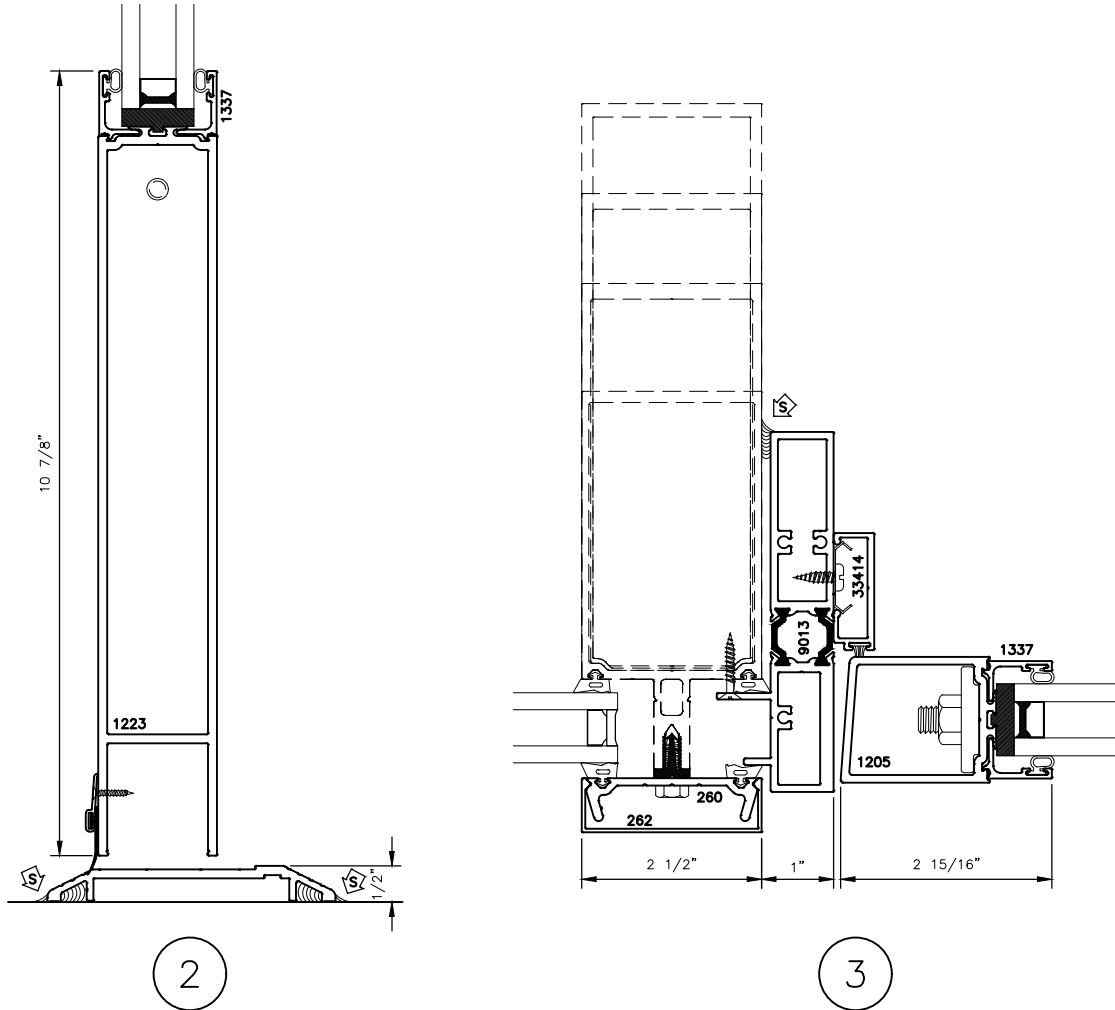

STOREFRONT DOOR CURTAIN WALL INSERT FRAME WITH 100 SERIES (NARROW STILE) DOOR STANDARD DETAILS

STOREFRONT DOOR CURTAIN WALL INSERT FRAME WITH 100 SERIES (NARROW STILE) DOOR STANDARD DETAILS

STANDARD SWEEP AND THRESHOLD SHOWN

STOREFRONT DOOR
CURTAIN WALL INSERT FRAME
WITH 100 SERIES (NARROW STILE)
DOOR STANDARD DETAILS

OPT.
3.2

4