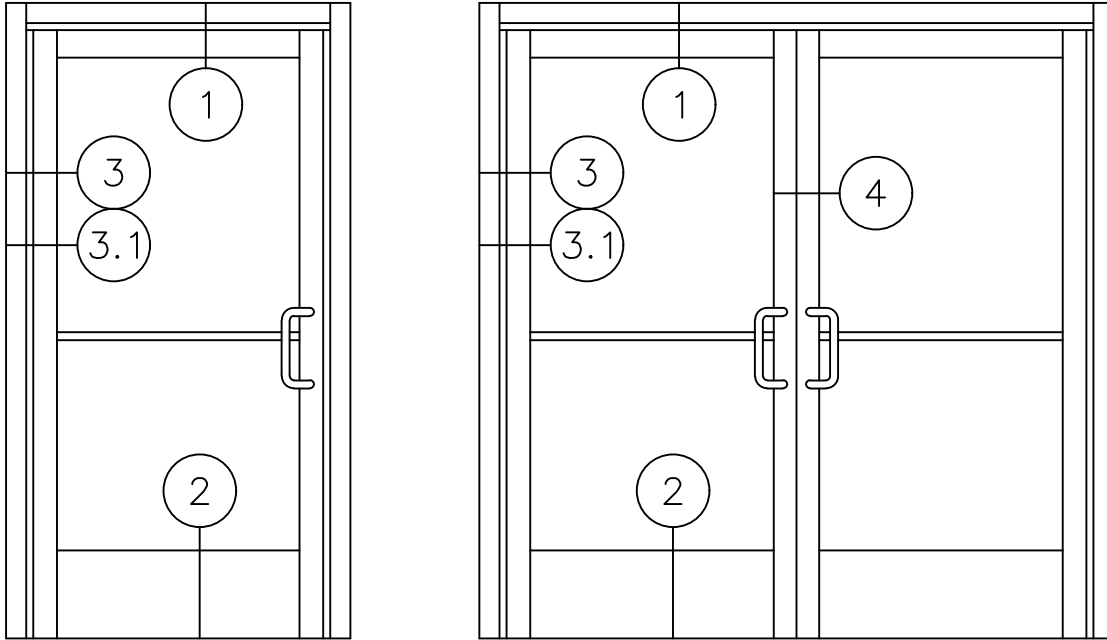

STOREFRONT DOOR CURTAIN WALL INSERT FRAME WITH 100 SERIES (NARROW STILE) DOOR STANDARD DETAILS

STOREFRONT DOOR CURTAIN WALL INSERT FRAME WITH 100 SERIES (NARROW STILE) DOOR STANDARD DETAILS

STANDARD SWEEP AND THRESHOLD SHOWN

STOREFRONT DOOR
CURTAIN WALL INSERT FRAME
WITH 100 SERIES (NARROW STILE)
DOOR STANDARD DETAILS

OPT.
3.2

4