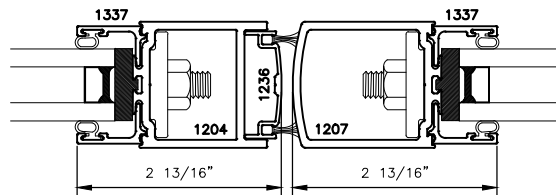

STOREFRONT DOOR CURTAIN WALL INSERT FRAME WITH 100 SERIES (NARROW STILE) DOOR STANDARD DETAILS

STOREFRONT DOOR CURTAIN WALL INSERT FRAME WITH 100 SERIES (NARROW STILE) DOOR STANDARD DETAILS

STANDARD SWEEP AND THRESHOLD SHOWN

STOREFRONT DOOR
CURTAIN WALL INSERT FRAME
WITH 100 SERIES (NARROW STILE)
DOOR STANDARD DETAILS

OPT.
3.2

4