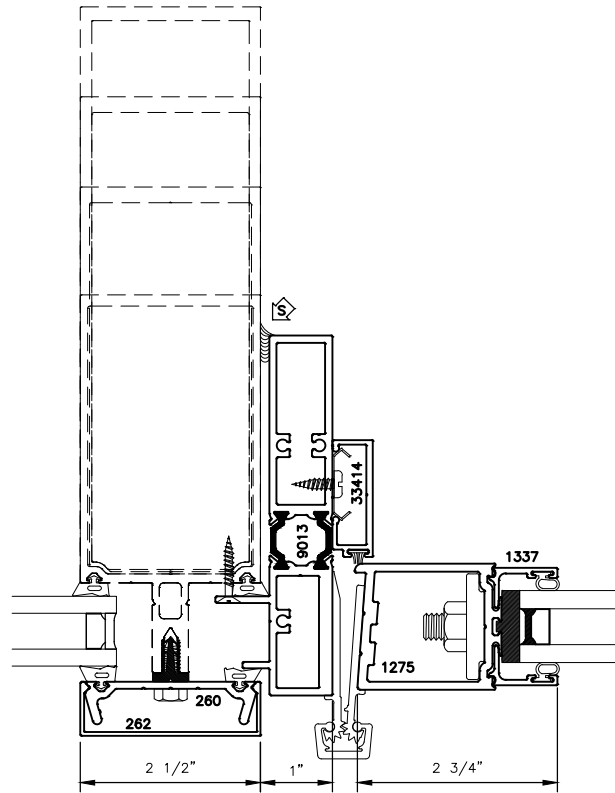

STOREFRONT DOOR CURTAIN WALL INSERT FRAME WITH 100 SERIES (NARROW STILE) DOOR STANDARD DETAILS

STOREFRONT DOOR CURTAIN WALL INSERT FRAME WITH 100 SERIES (NARROW STILE) DOOR STANDARD DETAILS

STANDARD SWEEP AND THRESHOLD SHOWN

STOREFRONT DOOR
CURTAIN WALL INSERT FRAME
WITH 100 SERIES (NARROW STILE)
DOOR STANDARD DETAILS

OPT.
3.2

4