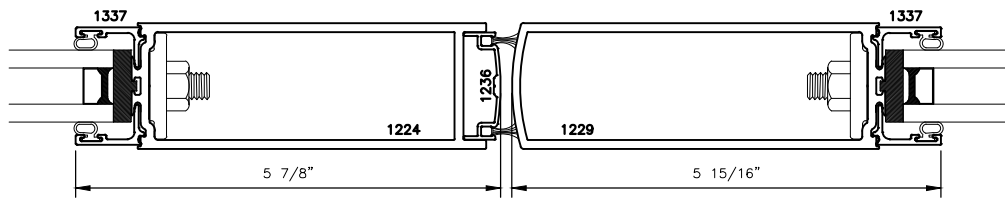

STOREFRONT DOOR CURTAIN WALL INSERT FRAME WITH 150 SERIES (WIDE STILE) DOOR STANDARD DETAILS

STOREFRONT DOOR CURTAIN WALL INSERT FRAME WITH 150 SERIES (WIDE STILE) DOOR STANDARD DETAILS

STANDARD SWEEP AND THRESHOLD SHOWN

STOREFRONT DOOR CURTAIN WALL INSERT FRAME WITH 150 SERIES (WIDE STILE) DOOR STANDARD DETAILS

OPT.
3.2

4