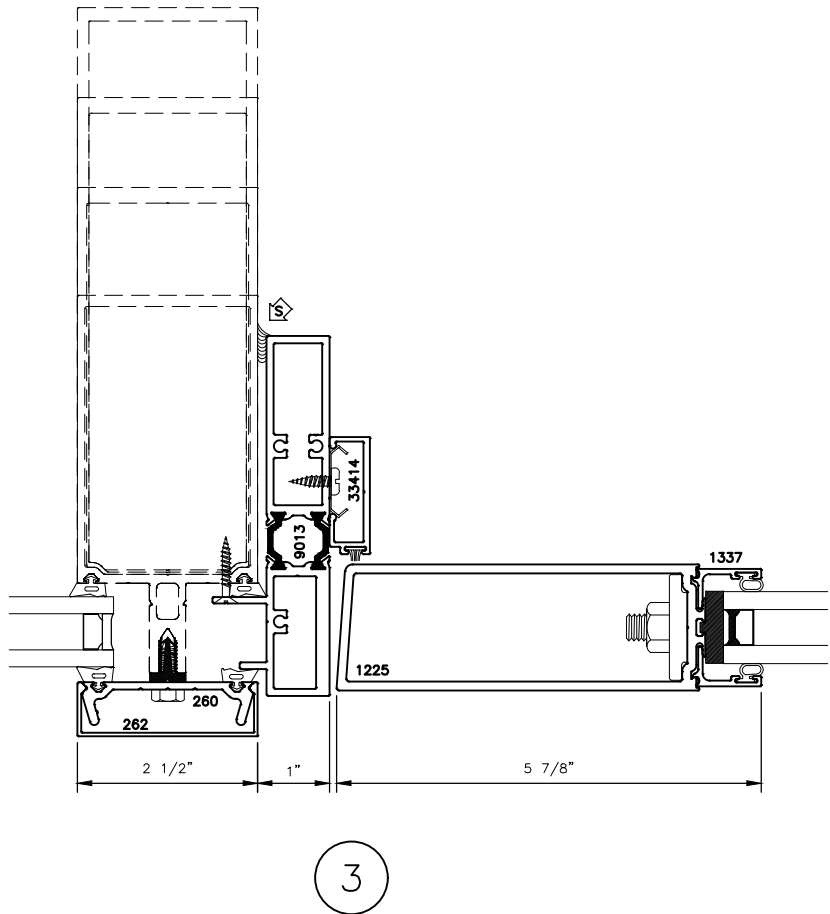

STOREFRONT DOOR CURTAIN WALL INSERT FRAME WITH 150 SERIES (WIDE STILE) DOOR STANDARD DETAILS

STOREFRONT DOOR CURTAIN WALL INSERT FRAME WITH 150 SERIES (WIDE STILE) DOOR STANDARD DETAILS

STANDARD SWEEP AND THRESHOLD SHOWN

STOREFRONT DOOR CURTAIN WALL INSERT FRAME WITH 150 SERIES (WIDE STILE) DOOR STANDARD DETAILS

OPT.
3.2

4