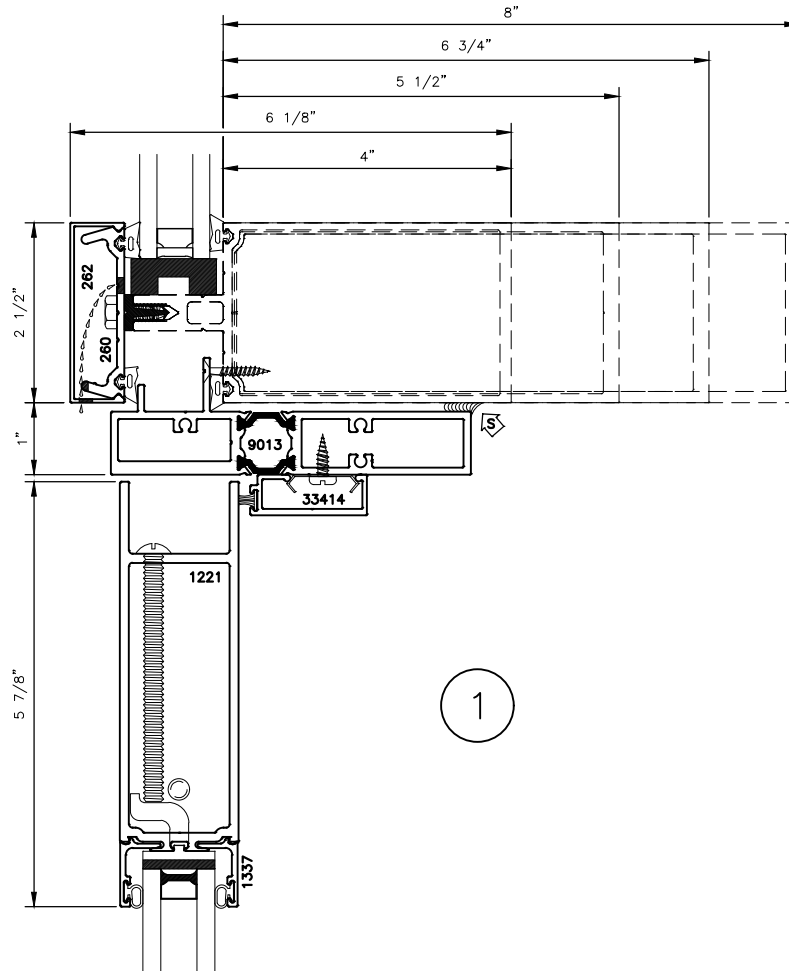

STOREFRONT DOOR CURTAIN WALL INSERT FRAME WITH 150 SERIES (WIDE STILE) DOOR STANDARD DETAILS

STOREFRONT DOOR CURTAIN WALL INSERT FRAME WITH 150 SERIES (WIDE STILE) DOOR STANDARD DETAILS

STANDARD SWEEP AND THRESHOLD SHOWN

STOREFRONT DOOR CURTAIN WALL INSERT FRAME WITH 150 SERIES (WIDE STILE) DOOR STANDARD DETAILS

OPT.
3.2

4