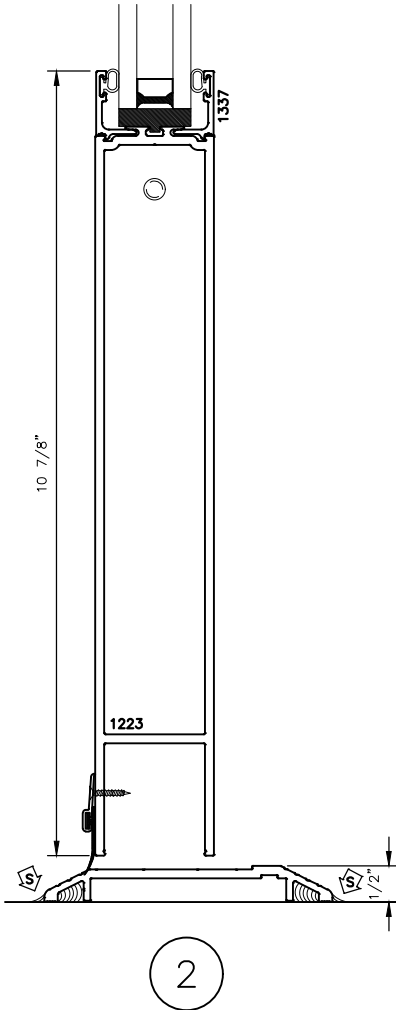

STOREFRONT DOOR CURTAIN WALL INSERT FRAME WITH 150 SERIES (WIDE STILE) DOOR STANDARD DETAILS

STOREFRONT DOOR CURTAIN WALL INSERT FRAME WITH 150 SERIES (WIDE STILE) DOOR STANDARD DETAILS

STANDARD SWEEP AND THRESHOLD SHOWN

STOREFRONT DOOR CURTAIN WALL INSERT FRAME WITH 150 SERIES (WIDE STILE) DOOR STANDARD DETAILS

OPT.
3.2

4