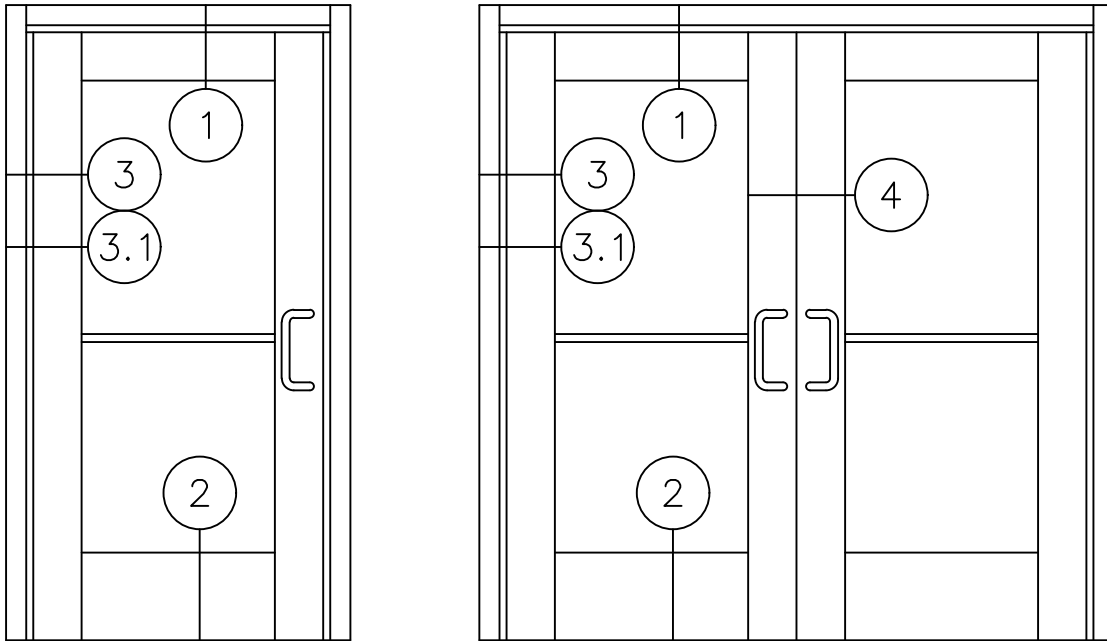

STOREFRONT DOOR CURTAIN WALL INSERT FRAME WITH 150 SERIES (WIDE STILE) DOOR STANDARD DETAILS

STOREFRONT DOOR CURTAIN WALL INSERT FRAME WITH 150 SERIES (WIDE STILE) DOOR STANDARD DETAILS

STANDARD SWEEP AND THRESHOLD SHOWN

STOREFRONT DOOR CURTAIN WALL INSERT FRAME WITH 150 SERIES (WIDE STILE) DOOR STANDARD DETAILS

OPT.
3.2

4