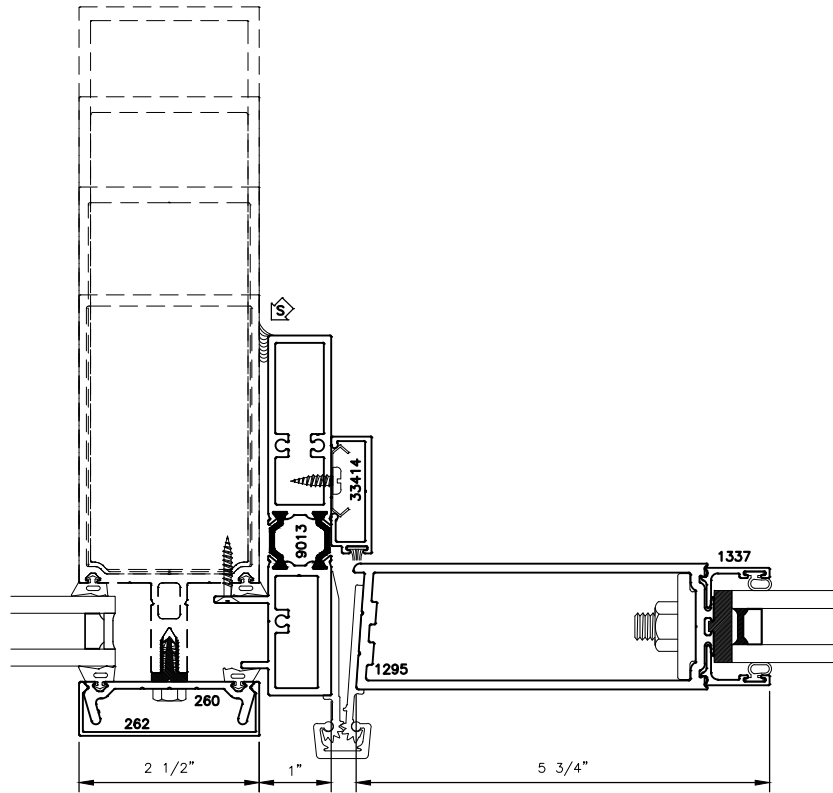

STOREFRONT DOOR CURTAIN WALL INSERT FRAME WITH 150 SERIES (WIDE STILE) DOOR STANDARD DETAILS

STOREFRONT DOOR CURTAIN WALL INSERT FRAME WITH 150 SERIES (WIDE STILE) DOOR STANDARD DETAILS

STANDARD SWEEP AND THRESHOLD SHOWN

STOREFRONT DOOR CURTAIN WALL INSERT FRAME WITH 150 SERIES (WIDE STILE) DOOR STANDARD DETAILS

OPT.
3.2

4