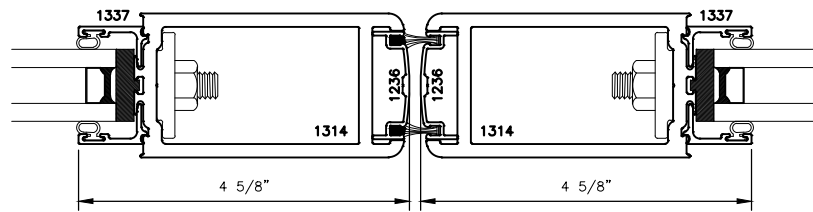

STOREFRONT DOOR CURTAIN WALL INSERT FRAME WITH 135H SERIES (MEDIUM STILE) DOOR STANDARD DETAILS

STOREFRONT DOOR CURTAIN WALL INSERT FRAME WITH 135H SERIES (MEDIUM STILE) DOOR STANDARD DETAILS

STANDARD SWEEP AND THRESHOLD SHOWN

STOREFRONT DOOR
CURTAIN WALL INSERT FRAME
WITH 135H SERIES (MEDIUM STILE)
DOOR STANDARD DETAILS

OPT.
3.2

4