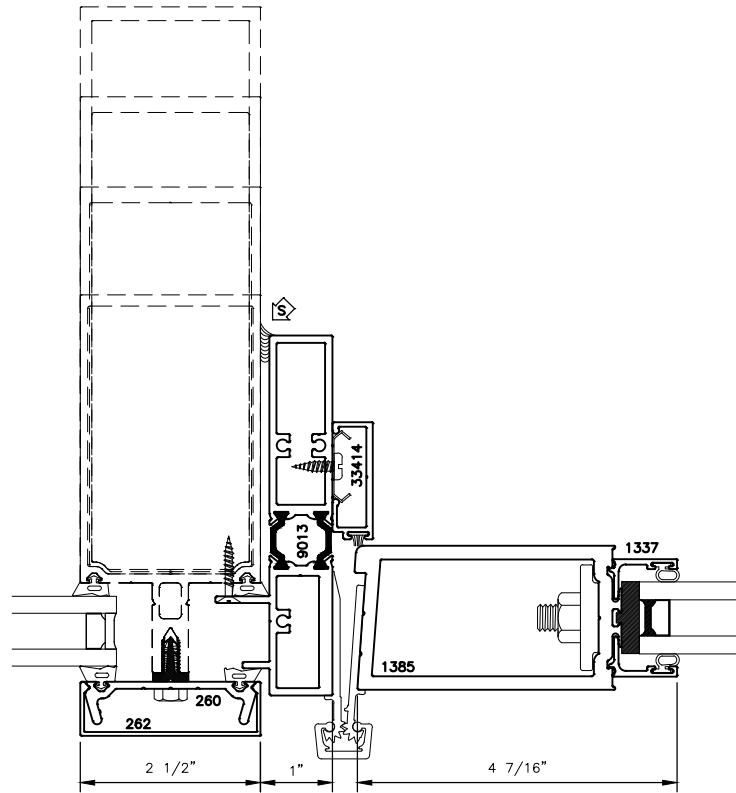

STOREFRONT DOOR CURTAIN WALL INSERT FRAME WITH 135H SERIES (MEDIUM STILE) DOOR STANDARD DETAILS

STOREFRONT DOOR CURTAIN WALL INSERT FRAME WITH 135H SERIES (MEDIUM STILE) DOOR STANDARD DETAILS

STANDARD SWEEP AND THRESHOLD SHOWN

STOREFRONT DOOR
CURTAIN WALL INSERT FRAME
WITH 135H SERIES (MEDIUM STILE)
DOOR STANDARD DETAILS

OPT.
3.2

4