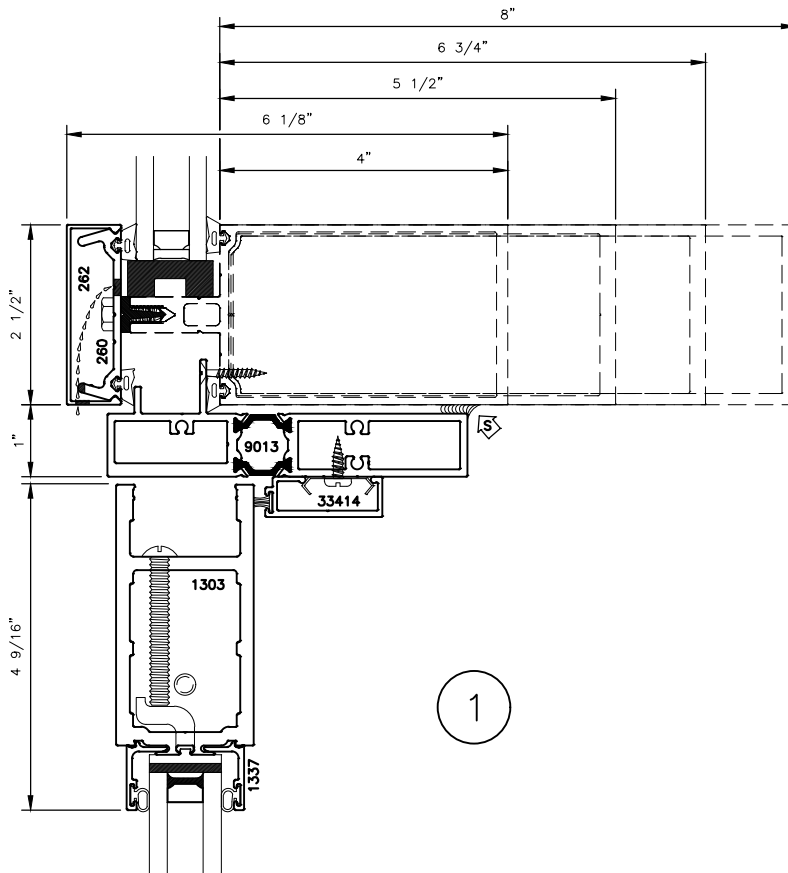

STOREFRONT DOOR CURTAIN WALL INSERT FRAME WITH 135H SERIES (MEDIUM STILE) DOOR STANDARD DETAILS

STOREFRONT DOOR CURTAIN WALL INSERT FRAME WITH 135H SERIES (MEDIUM STILE) DOOR STANDARD DETAILS

STANDARD SWEEP AND THRESHOLD SHOWN

STOREFRONT DOOR
CURTAIN WALL INSERT FRAME
WITH 135H SERIES (MEDIUM STILE)
DOOR STANDARD DETAILS

OPT.
3.2

4