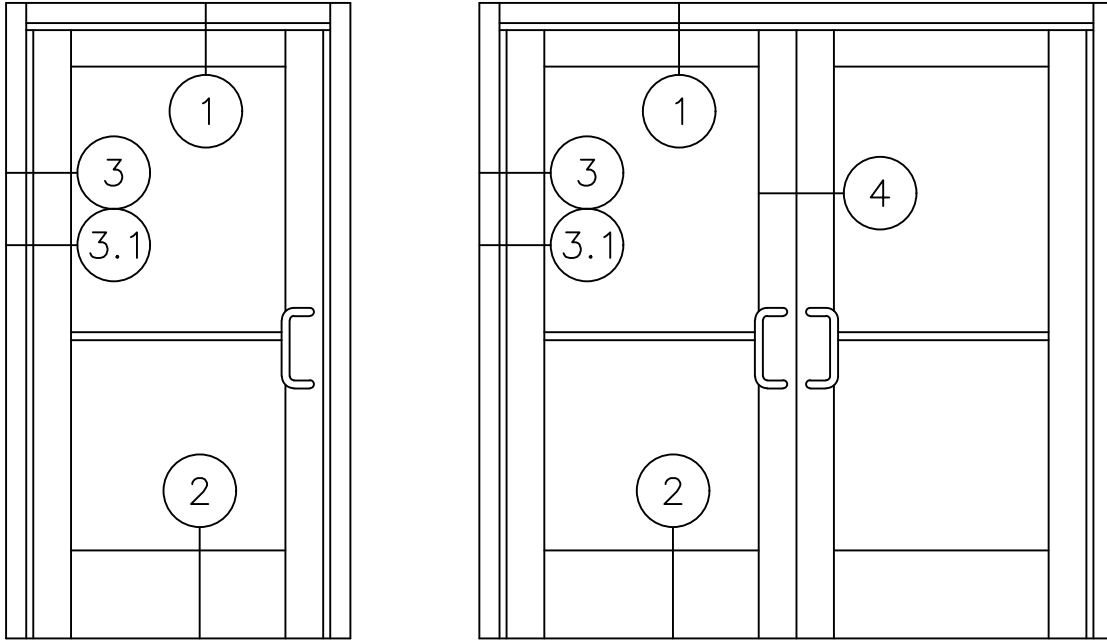

STOREFRONT DOOR CURTAIN WALL INSERT FRAME WITH 135H SERIES (MEDIUM STILE) DOOR STANDARD DETAILS

STOREFRONT DOOR CURTAIN WALL INSERT FRAME WITH 135H SERIES (MEDIUM STILE) DOOR STANDARD DETAILS

STANDARD SWEEP AND THRESHOLD SHOWN

STOREFRONT DOOR
CURTAIN WALL INSERT FRAME
WITH 135H SERIES (MEDIUM STILE)
DOOR STANDARD DETAILS

OPT.
3.2

4