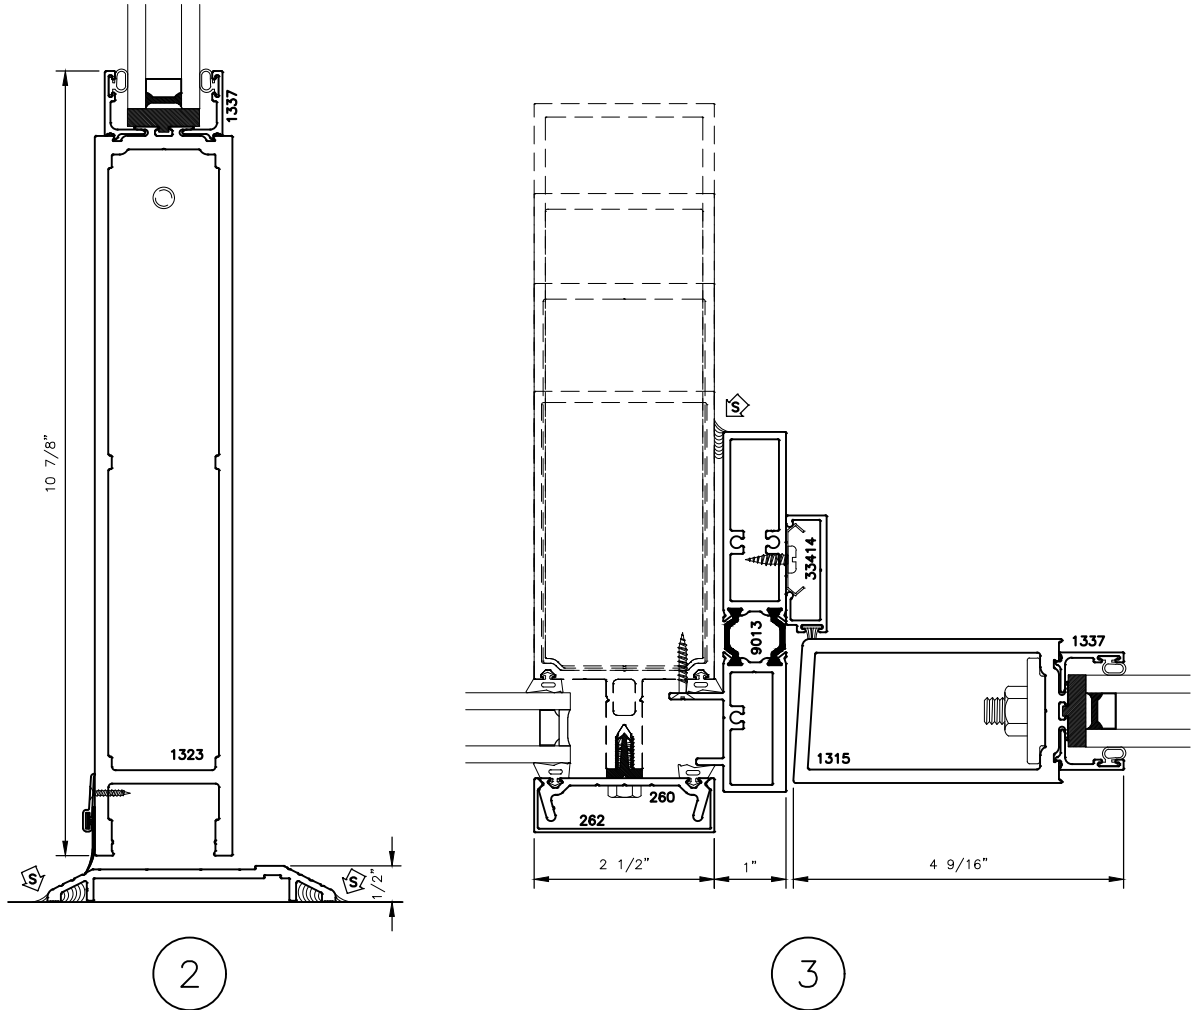

STOREFRONT DOOR CURTAIN WALL INSERT FRAME WITH 135H SERIES (MEDIUM STILE) DOOR STANDARD DETAILS

STOREFRONT DOOR CURTAIN WALL INSERT FRAME WITH 135H SERIES (MEDIUM STILE) DOOR STANDARD DETAILS

STANDARD SWEEP AND THRESHOLD SHOWN

STOREFRONT DOOR
CURTAIN WALL INSERT FRAME
WITH 135H SERIES (MEDIUM STILE)
DOOR STANDARD DETAILS

OPT.
3.2

4