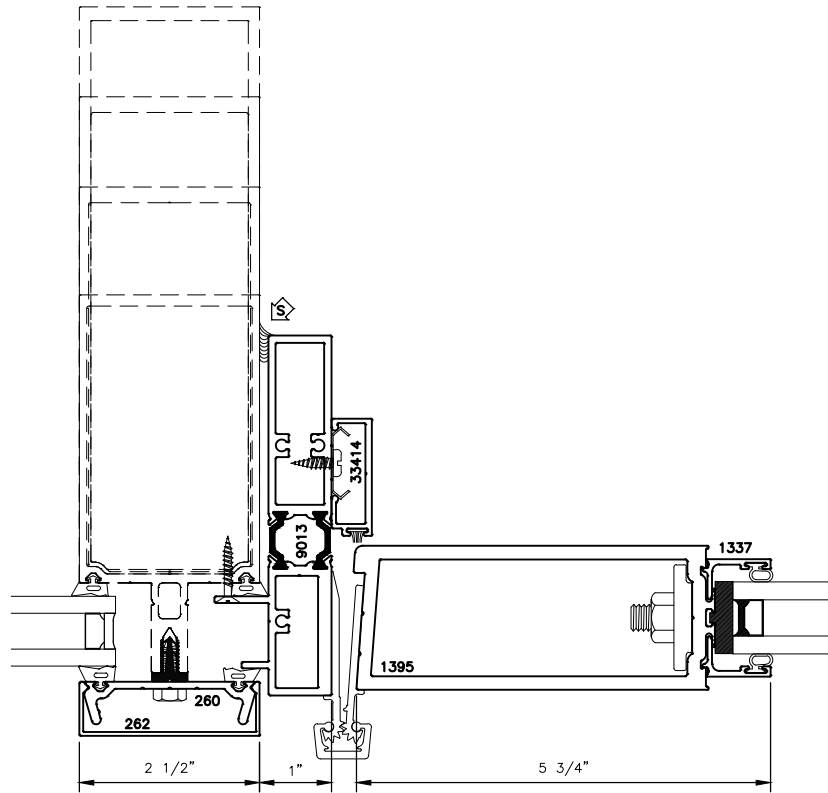

STOREFRONT DOOR CURTAIN WALL INSERT FRAME WITH 150H SERIES (WIDE STILE) DOOR STANDARD DETAILS

STOREFRONT DOOR CURTAIN WALL INSERT FRAME WITH 150H SERIES (WIDE STILE) DOOR STANDARD DETAILS

STANDARD SWEEP AND THRESHOLD SHOWN

STOREFRONT DOOR CURTAIN WALL INSERT FRAME WITH 150H SERIES (WIDE STILE) DOOR STANDARD DETAILS

OPT.
3.2

4