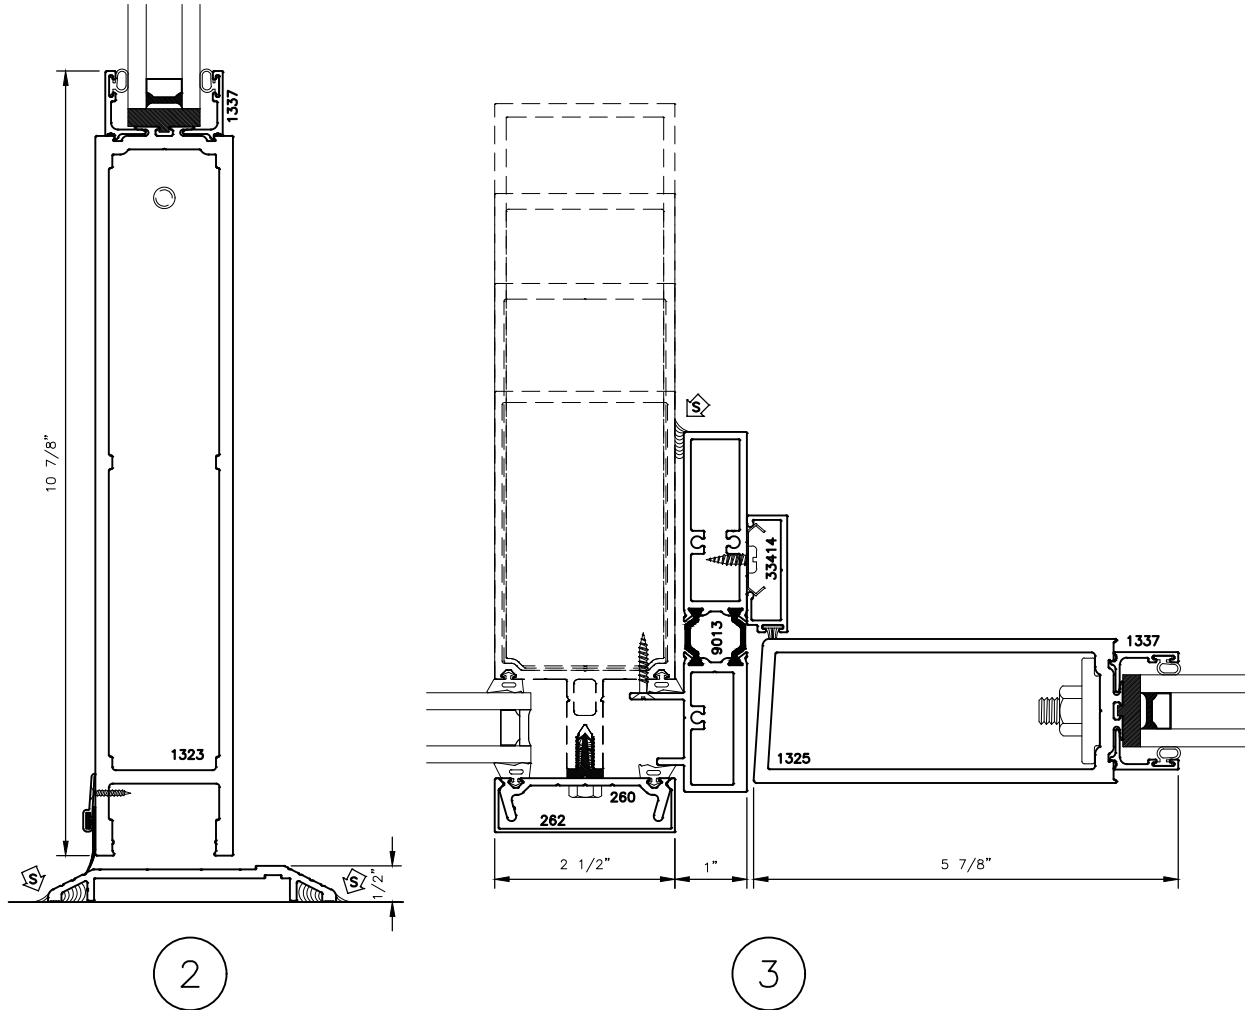

STOREFRONT DOOR CURTAIN WALL INSERT FRAME WITH 150H SERIES (WIDE STILE) DOOR STANDARD DETAILS

STOREFRONT DOOR CURTAIN WALL INSERT FRAME WITH 150H SERIES (WIDE STILE) DOOR STANDARD DETAILS

STANDARD SWEEP AND THRESHOLD SHOWN

STOREFRONT DOOR CURTAIN WALL INSERT FRAME WITH 150H SERIES (WIDE STILE) DOOR STANDARD DETAILS

OPT.
3.2

4