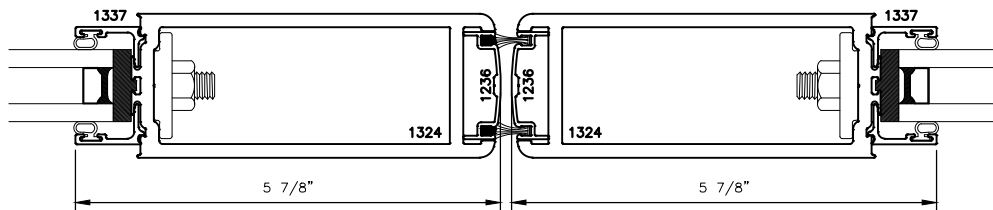

STOREFRONT DOOR CURTAIN WALL INSERT FRAME WITH 150H SERIES (WIDE STILE) DOOR STANDARD DETAILS

STOREFRONT DOOR CURTAIN WALL INSERT FRAME WITH 150H SERIES (WIDE STILE) DOOR STANDARD DETAILS

STANDARD SWEEP AND THRESHOLD SHOWN

STOREFRONT DOOR CURTAIN WALL INSERT FRAME WITH 150H SERIES (WIDE STILE) DOOR STANDARD DETAILS

OPT.
3.2

4