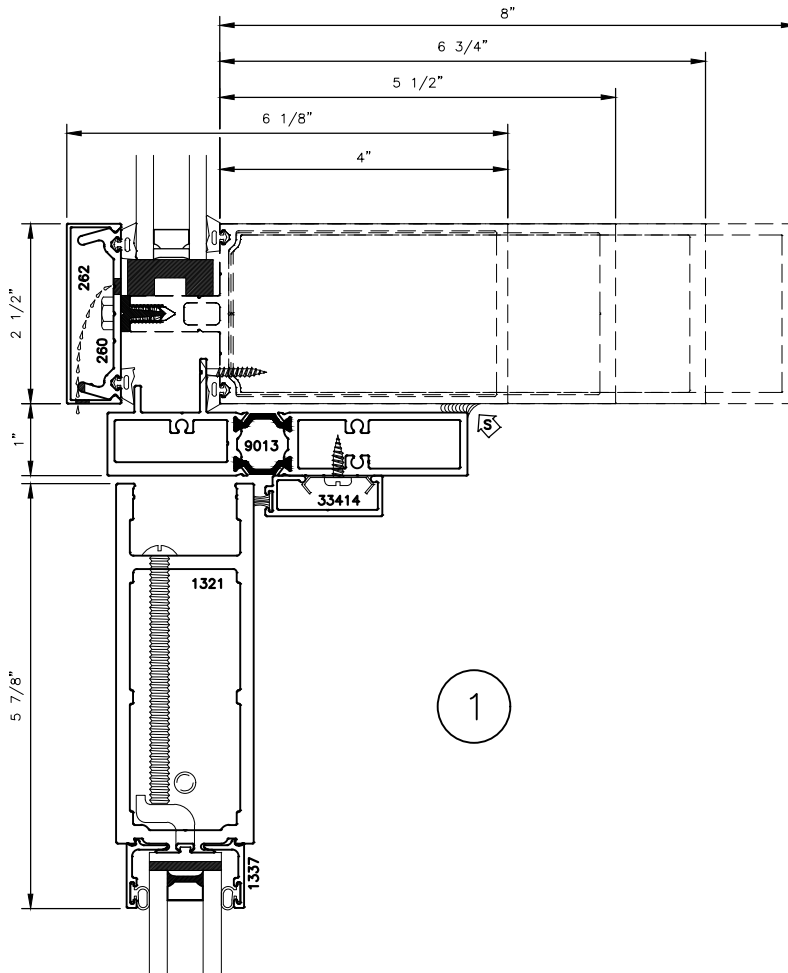

STOREFRONT DOOR CURTAIN WALL INSERT FRAME WITH 150H SERIES (WIDE STILE) DOOR STANDARD DETAILS

STOREFRONT DOOR CURTAIN WALL INSERT FRAME WITH 150H SERIES (WIDE STILE) DOOR STANDARD DETAILS

STANDARD SWEEP AND THRESHOLD SHOWN

STOREFRONT DOOR CURTAIN WALL INSERT FRAME WITH 150H SERIES (WIDE STILE) DOOR STANDARD DETAILS

OPT.
3.2

4