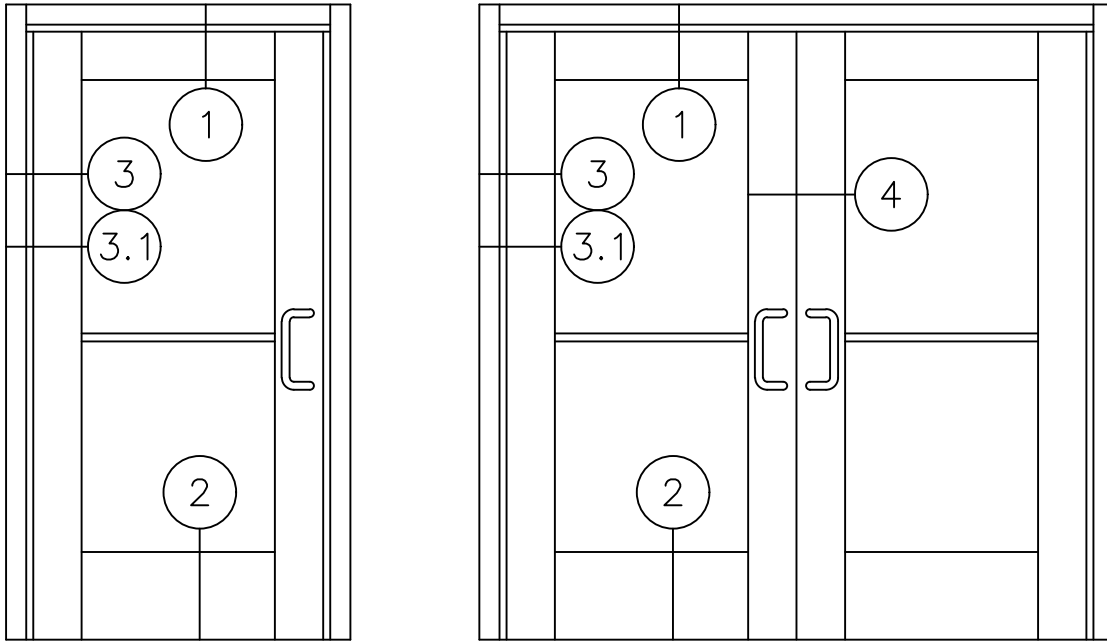

STOREFRONT DOOR CURTAIN WALL INSERT FRAME WITH 150H SERIES (WIDE STILE) DOOR STANDARD DETAILS

STOREFRONT DOOR CURTAIN WALL INSERT FRAME WITH 150H SERIES (WIDE STILE) DOOR STANDARD DETAILS

STANDARD SWEEP AND THRESHOLD SHOWN

STOREFRONT DOOR CURTAIN WALL INSERT FRAME WITH 150H SERIES (WIDE STILE) DOOR STANDARD DETAILS

OPT.
3.2

4