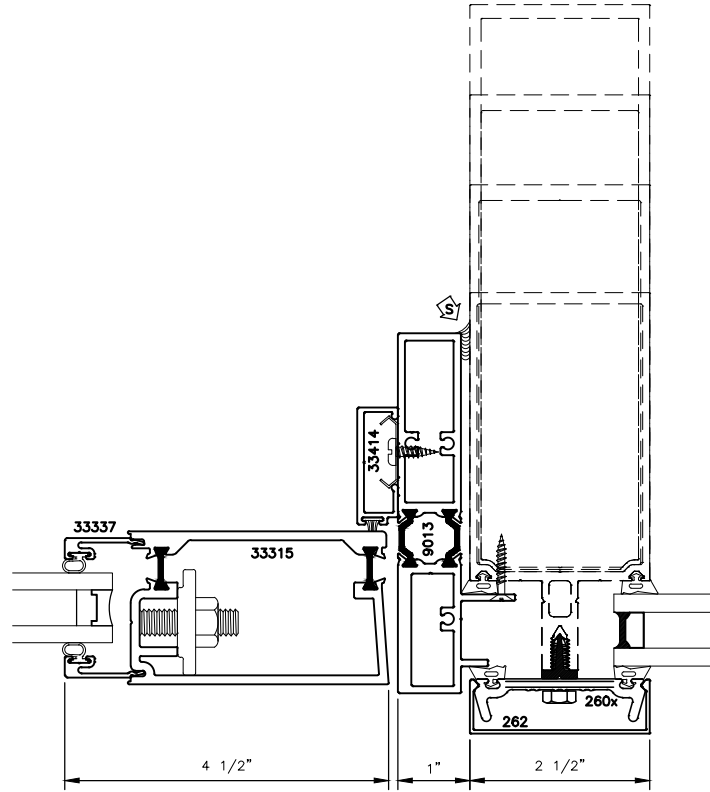

STOREFRONT DOOR CURTAIN WALL INSERT FRAME WITH 135i SERIES (MEDIUM STILE) DOOR STANDARD DETAILS

STOREFRONT DOOR
CURTAIN WALL INSERT FRAME
WITH 135i SERIES (MEDIUM STILE)
DOOR STANDARD DETAILS

□PT.
3.1

STOREFRONT DOOR CURTAIN WALL INSERT FRAME WITH 135i SERIES (MEDIUM STILE) DOOR STANDARD DETAILS

4

5