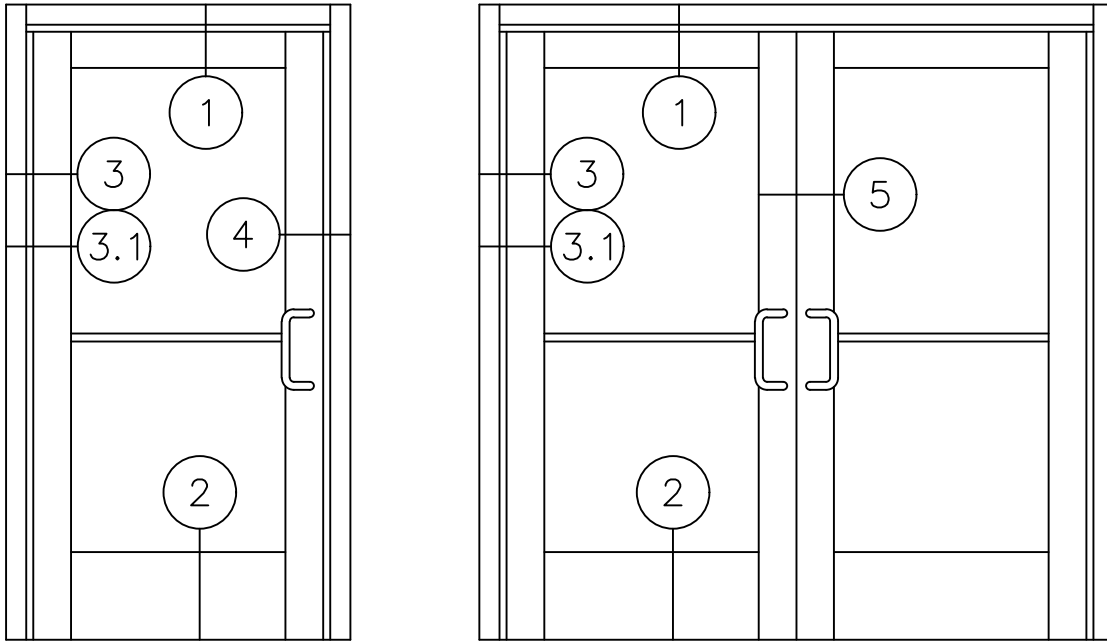

STOREFRONT DOOR CURTAIN WALL INSERT FRAME WITH 135i SERIES (MEDIUM STILE) DOOR STANDARD DETAILS

STOREFRONT DOOR
CURTAIN WALL INSERT FRAME
WITH 135i SERIES (MEDIUM STILE)
DOOR STANDARD DETAILS

□PT.
3.1

STOREFRONT DOOR CURTAIN WALL INSERT FRAME WITH 135i SERIES (MEDIUM STILE) DOOR STANDARD DETAILS