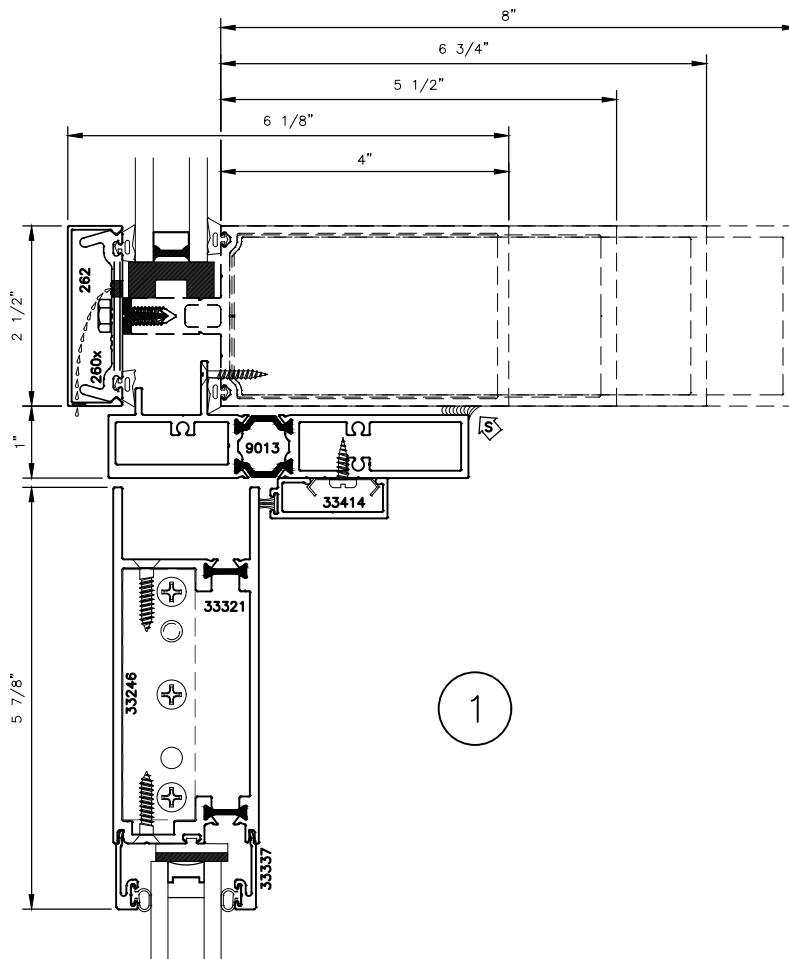

STOREFRONT DOOR CURTAIN WALL INSERT FRAME WITH 135i SERIES (MEDIUM STILE) DOOR STANDARD DETAILS

STOREFRONT DOOR
CURTAIN WALL INSERT FRAME
WITH 135i SERIES (MEDIUM STILE)
DOOR STANDARD DETAILS

□PT.
3.1

STOREFRONT DOOR CURTAIN WALL INSERT FRAME WITH 135i SERIES (MEDIUM STILE) DOOR STANDARD DETAILS

4

5