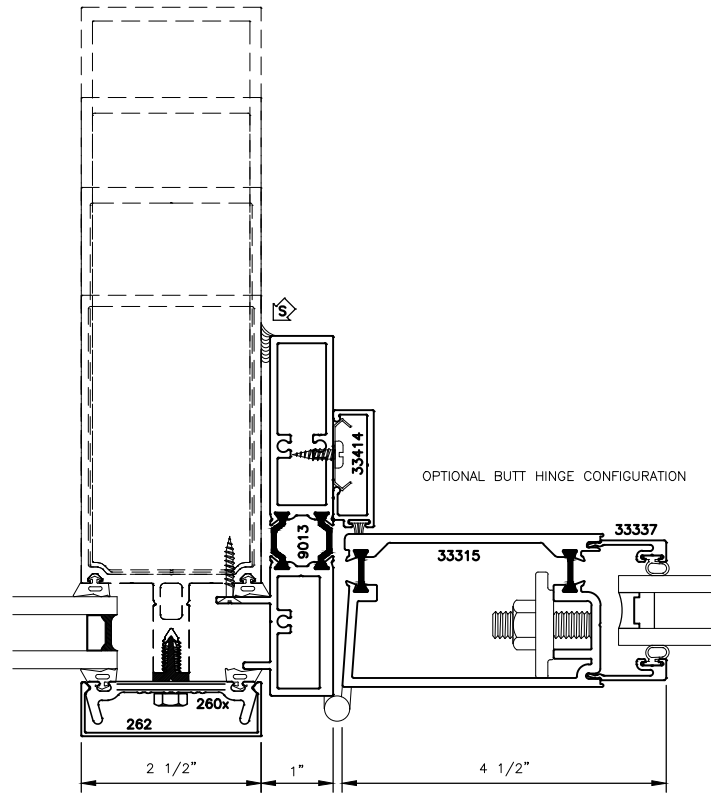

STOREFRONT DOOR CURTAIN WALL INSERT FRAME WITH 135i SERIES (MEDIUM STILE) DOOR STANDARD DETAILS

STOREFRONT DOOR
CURTAIN WALL INSERT FRAME
WITH 135i SERIES (MEDIUM STILE)
DOOR STANDARD DETAILS

□PT.
3.1

STOREFRONT DOOR CURTAIN WALL INSERT FRAME WITH 135i SERIES (MEDIUM STILE) DOOR STANDARD DETAILS

4

5