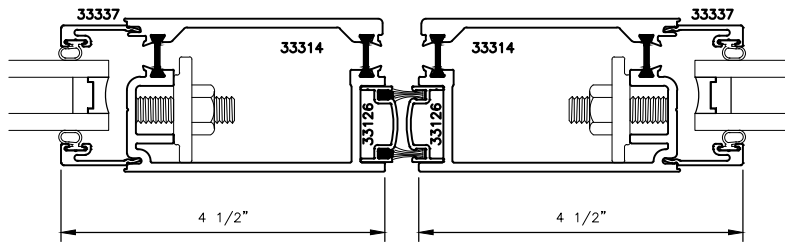

STOREFRONT DOOR CURTAIN WALL INSERT FRAME WITH 135i SERIES (MEDIUM STILE) DOOR STANDARD DETAILS

4

5