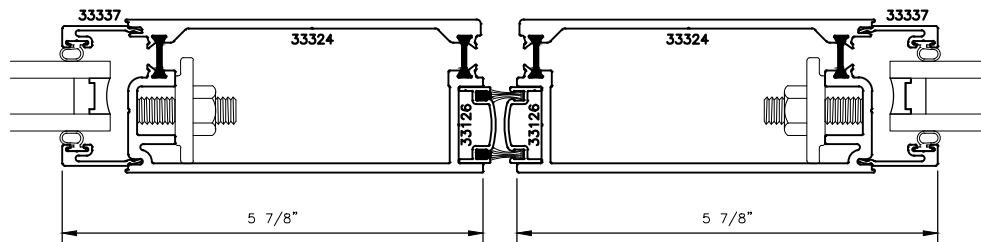

STOREFRONT DOOR CURTAIN WALL INSERT FRAME WITH 150i SERIES (WIDE STILE) DOOR STANDARD DETAILS

STOREFRONT DOOR CURTAIN WALL INSERT FRAME WITH 150i SERIES (WIDE STILE) DOOR STANDARD DETAILS

STOREFRONT DOOR
CURTAIN WALL INSERT FRAME
WITH 150i SERIES (WIDE STILE)
DOOR STANDARD DETAILS

□PT.
3.1

STOREFRONT DOOR CURTAIN WALL INSERT FRAME WITH 150i SERIES (WIDE STILE) DOOR STANDARD DETAILS

4

5