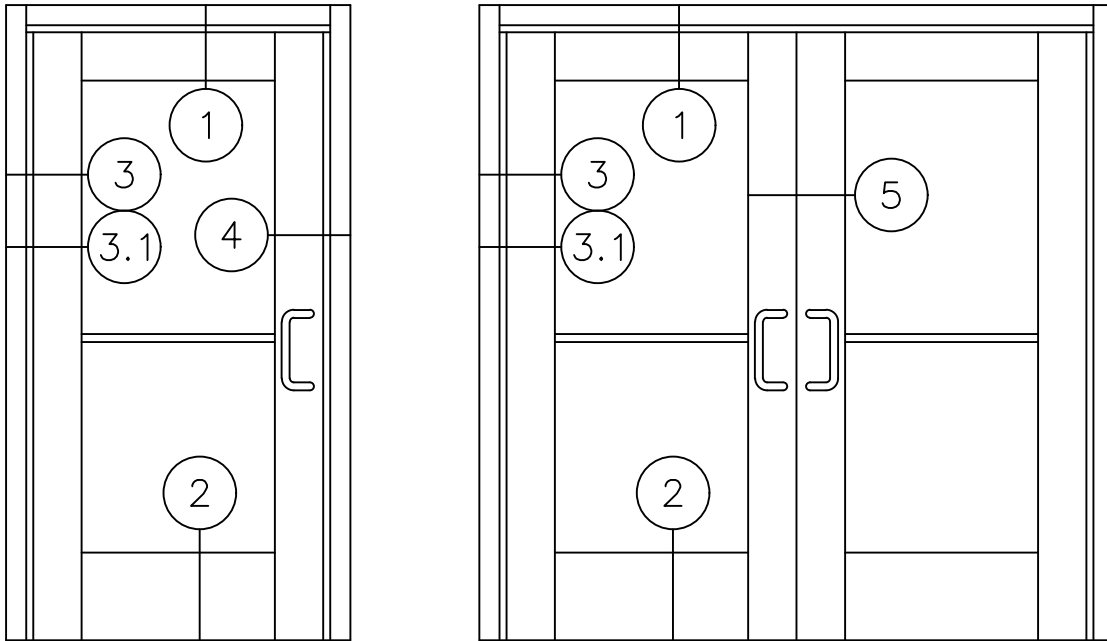

STOREFRONT DOOR CURTAIN WALL INSERT FRAME WITH 150i SERIES (WIDE STILE) DOOR STANDARD DETAILS

STOREFRONT DOOR CURTAIN WALL INSERT FRAME WITH 150i SERIES (WIDE STILE) DOOR STANDARD DETAILS

STOREFRONT DOOR
CURTAIN WALL INSERT FRAME
WITH 150i SERIES (WIDE STILE)
DOOR STANDARD DETAILS

□PT.
3.1

STOREFRONT DOOR CURTAIN WALL INSERT FRAME WITH 150i SERIES (WIDE STILE) DOOR STANDARD DETAILS

4

5