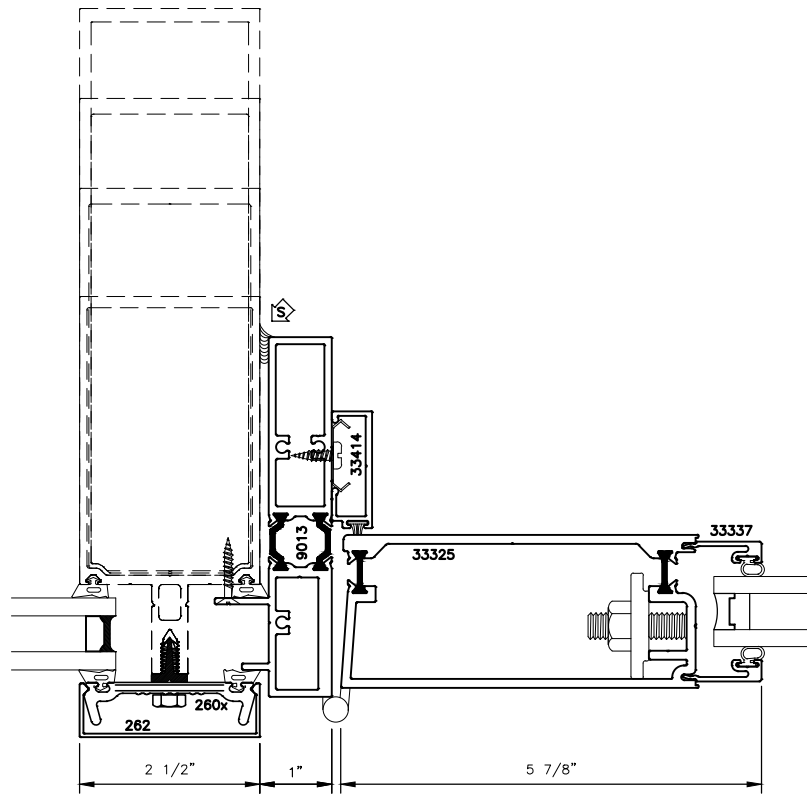

STOREFRONT DOOR CURTAIN WALL INSERT FRAME WITH 150i SERIES (WIDE STILE) DOOR STANDARD DETAILS

STOREFRONT DOOR CURTAIN WALL INSERT FRAME WITH 150i SERIES (WIDE STILE) DOOR STANDARD DETAILS

STOREFRONT DOOR
CURTAIN WALL INSERT FRAME
WITH 150i SERIES (WIDE STILE)
DOOR STANDARD DETAILS

□PT.
3.1

STOREFRONT DOOR CURTAIN WALL INSERT FRAME WITH 150i SERIES (WIDE STILE) DOOR STANDARD DETAILS

4

5