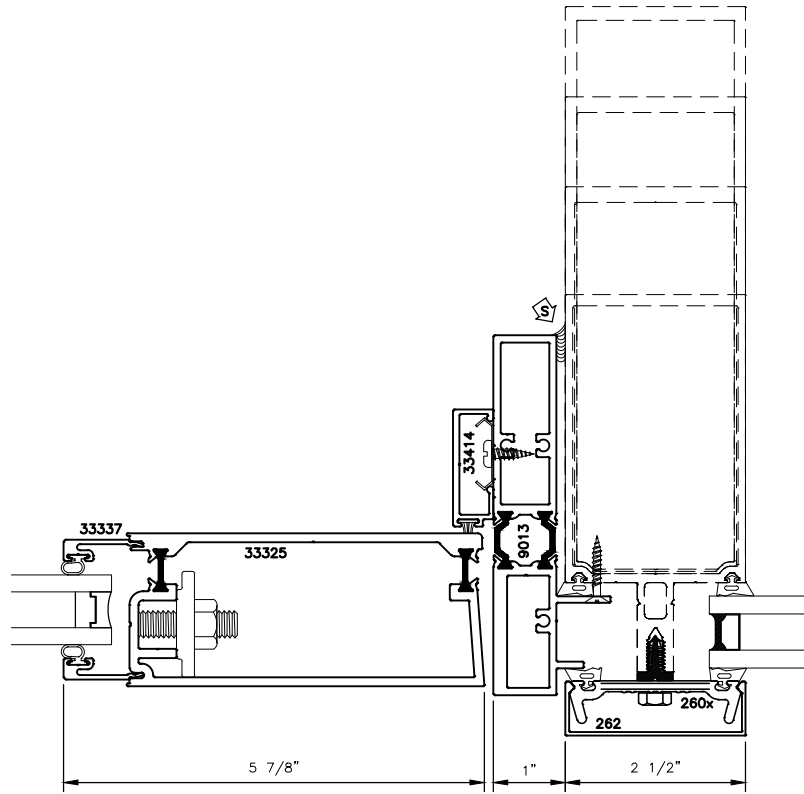

STOREFRONT DOOR CURTAIN WALL INSERT FRAME WITH 150i SERIES (WIDE STILE) DOOR STANDARD DETAILS

STOREFRONT DOOR CURTAIN WALL INSERT FRAME WITH 150i SERIES (WIDE STILE) DOOR STANDARD DETAILS

STOREFRONT DOOR
CURTAIN WALL INSERT FRAME
WITH 150i SERIES (WIDE STILE)
DOOR STANDARD DETAILS

□PT.
3.1

STOREFRONT DOOR CURTAIN WALL INSERT FRAME WITH 150i SERIES (WIDE STILE) DOOR STANDARD DETAILS

4

5