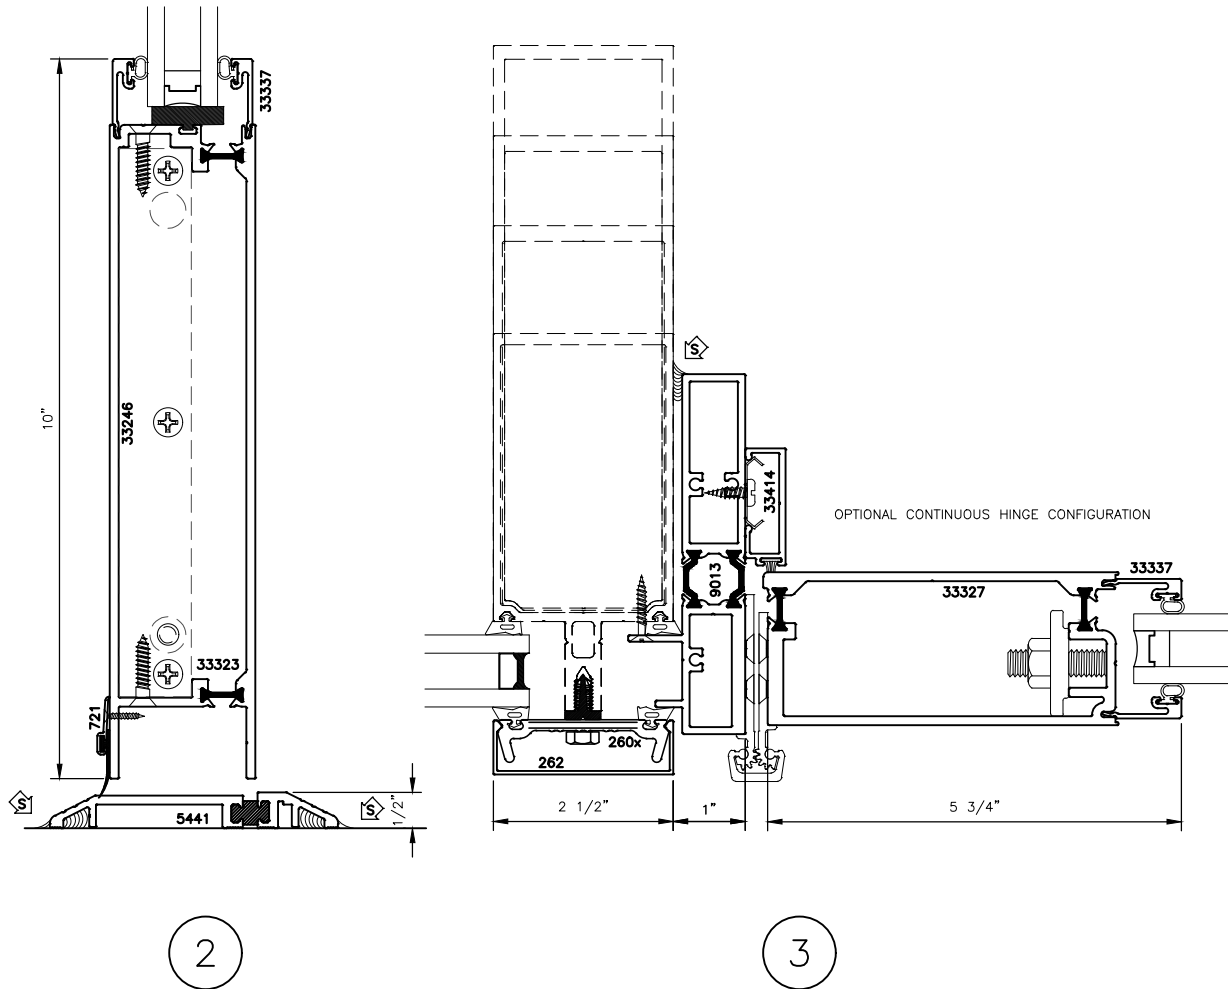

STOREFRONT DOOR CURTAIN WALL INSERT FRAME WITH 150i SERIES (WIDE STILE) DOOR STANDARD DETAILS

STOREFRONT DOOR CURTAIN WALL INSERT FRAME WITH 150i SERIES (WIDE STILE) DOOR STANDARD DETAILS

STOREFRONT DOOR
CURTAIN WALL INSERT FRAME
WITH 150i SERIES (WIDE STILE)
DOOR STANDARD DETAILS

□PT.
3.1

STOREFRONT DOOR CURTAIN WALL INSERT FRAME WITH 150i SERIES (WIDE STILE) DOOR STANDARD DETAILS

4

5