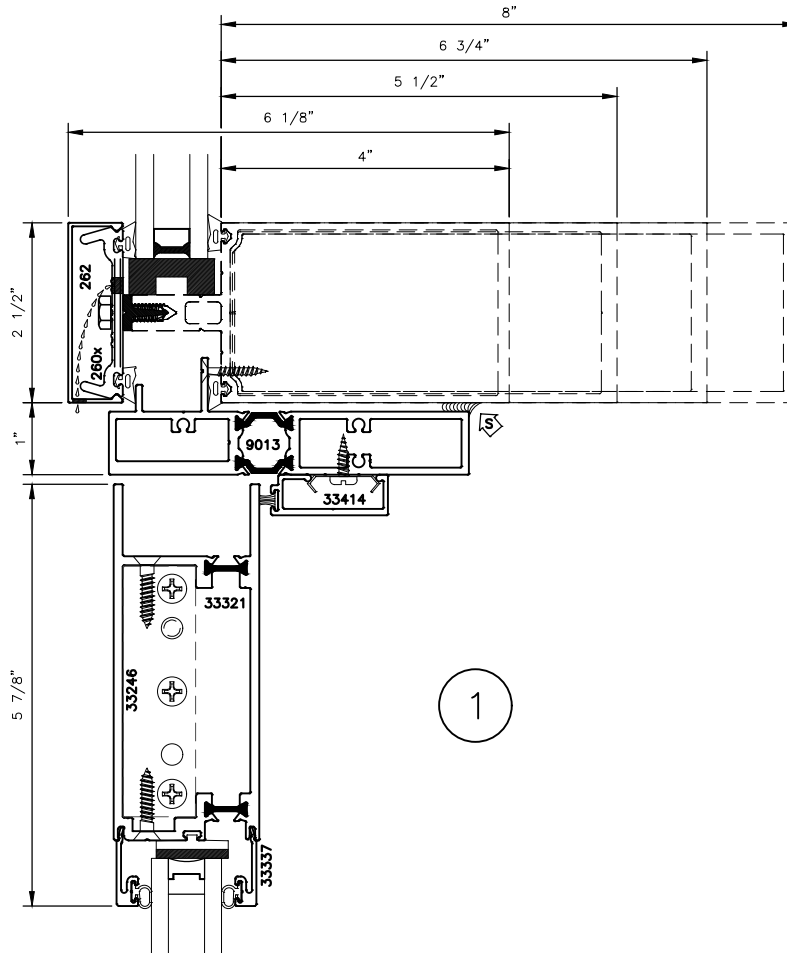

STOREFRONT DOOR CURTAIN WALL INSERT FRAME WITH 150i SERIES (WIDE STILE) DOOR STANDARD DETAILS

STOREFRONT DOOR CURTAIN WALL INSERT FRAME WITH 150i SERIES (WIDE STILE) DOOR STANDARD DETAILS

STOREFRONT DOOR
CURTAIN WALL INSERT FRAME
WITH 150i SERIES (WIDE STILE)
DOOR STANDARD DETAILS

□PT.
3.1

STOREFRONT DOOR CURTAIN WALL INSERT FRAME WITH 150i SERIES (WIDE STILE) DOOR STANDARD DETAILS

4

5