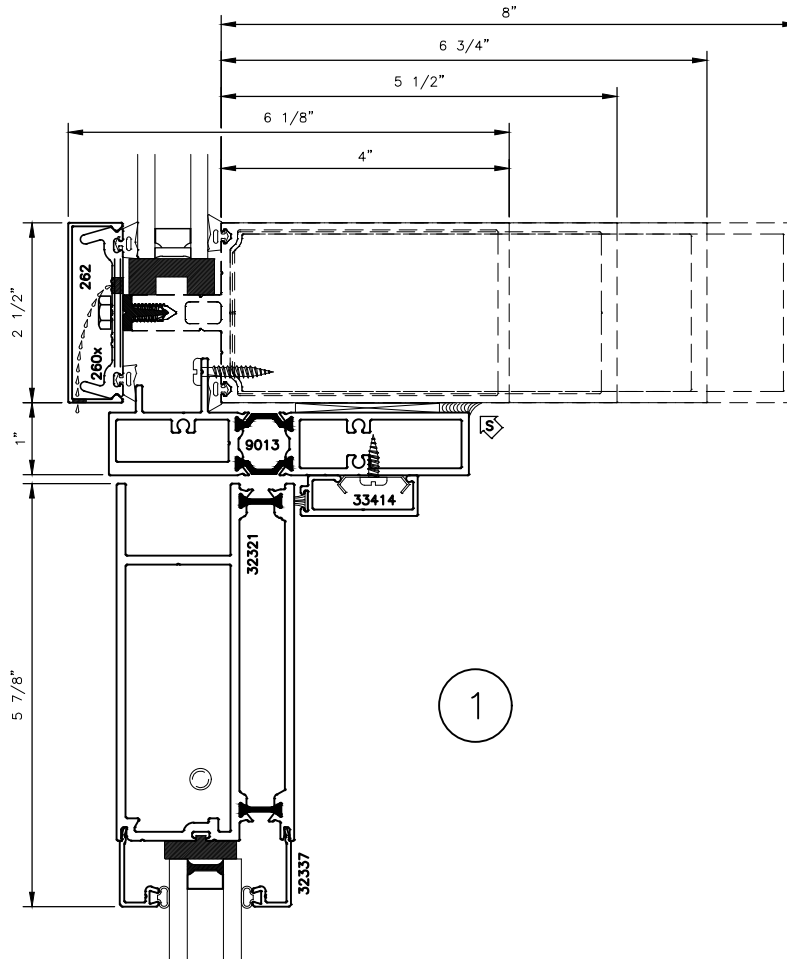

STOREFRONT DOOR CURTAIN WALL INSERT FRAME WITH 150xpt SERIES (WIDE STILE) DOOR STANDARD DETAILS

STOREFRONT DOOR CURTAIN WALL INSERT FRAME WITH 150xpt SERIES (WIDE STILE) DOOR STANDARD DETAILS

2

3

STOREFRONT DOOR CURTAIN WALL INSERT FRAME WITH 150xpt SERIES (WIDE STILE) DOOR STANDARD DETAILS

STOREFRONT DOOR CURTAIN WALL INSERT FRAME WITH 150xpt SERIES (WIDE STILE) DOOR STANDARD DETAILS

5

REMOVABLE MULLION WITH RIM
PANIC ONLY

OPT.
5.1

OPT.
5.2

FOR CONCEALED ROD PANIC ONLY