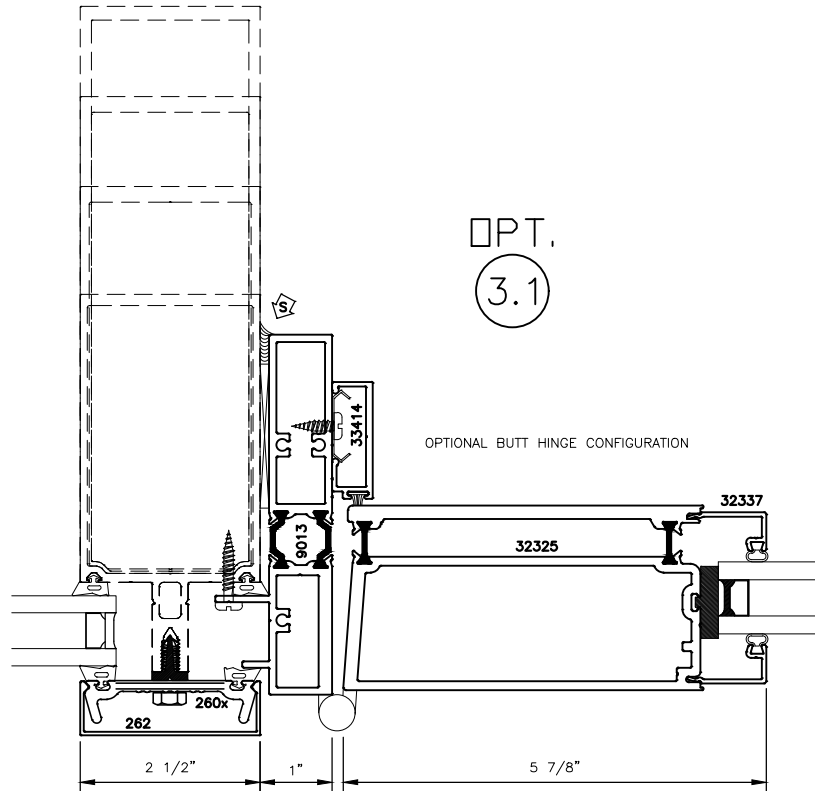

STOREFRONT DOOR CURTAIN WALL INSERT FRAME WITH 150xpt SERIES (WIDE STILE) DOOR STANDARD DETAILS

STOREFRONT DOOR CURTAIN WALL INSERT FRAME WITH 150xpt SERIES (WIDE STILE) DOOR STANDARD DETAILS

2

3

STOREFRONT DOOR CURTAIN WALL INSERT FRAME WITH 150xpt SERIES (WIDE STILE) DOOR STANDARD DETAILS

STOREFRONT DOOR CURTAIN WALL INSERT FRAME WITH 150xpt SERIES (WIDE STILE) DOOR STANDARD DETAILS

5

REMOVABLE MULLION WITH RIM
PANIC ONLY

OPT.
5.1

OPT.
5.2

FOR CONCEALED ROD PANIC ONLY