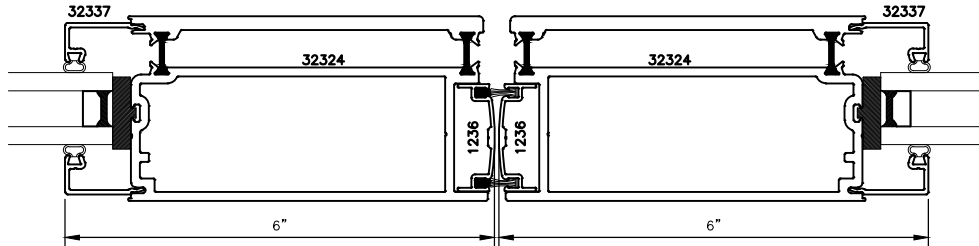

STOREFRONT DOOR CURTAIN WALL INSERT FRAME WITH 150xpt SERIES (WIDE STILE) DOOR STANDARD DETAILS

STOREFRONT DOOR CURTAIN WALL INSERT FRAME WITH 150xpt SERIES (WIDE STILE) DOOR STANDARD DETAILS

2

3

STOREFRONT DOOR CURTAIN WALL INSERT FRAME WITH 150xpt SERIES (WIDE STILE) DOOR STANDARD DETAILS

STOREFRONT DOOR CURTAIN WALL INSERT FRAME WITH 150xpt SERIES (WIDE STILE) DOOR STANDARD DETAILS

5

REMOVABLE MULLION WITH RIM
PANIC ONLY

OPT.
5.1

OPT.
5.2

FOR CONCEALED ROD PANIC ONLY