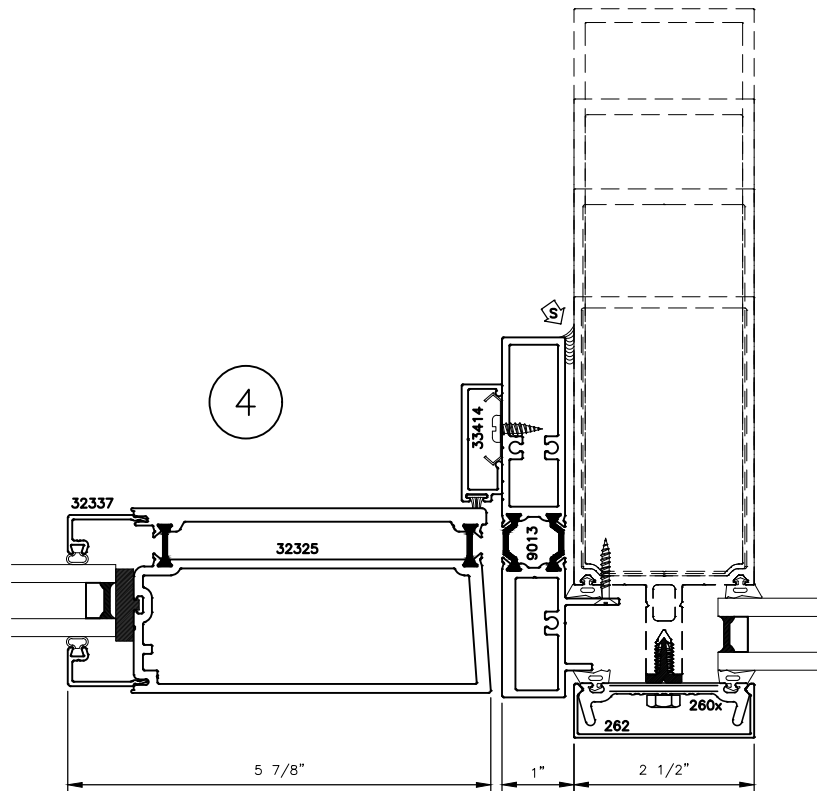

STOREFRONT DOOR CURTAIN WALL INSERT FRAME WITH 150xpt SERIES (WIDE STILE) DOOR STANDARD DETAILS

STOREFRONT DOOR CURTAIN WALL INSERT FRAME WITH 150xpt SERIES (WIDE STILE) DOOR STANDARD DETAILS

2

3

STOREFRONT DOOR CURTAIN WALL INSERT FRAME WITH 150xpt SERIES (WIDE STILE) DOOR STANDARD DETAILS

STOREFRONT DOOR CURTAIN WALL INSERT FRAME WITH 150xpt SERIES (WIDE STILE) DOOR STANDARD DETAILS

5

REMOVABLE MULLION WITH RIM
PANIC ONLY

OPT.
5.1

OPT.
5.2

FOR CONCEALED ROD PANIC ONLY