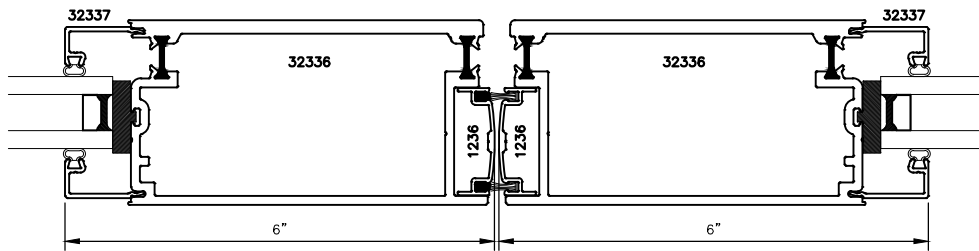

STOREFRONT DOOR CURTAIN WALL INSERT FRAME WITH 150xpt SERIES (WIDE STILE) DOOR STANDARD DETAILS

STOREFRONT DOOR CURTAIN WALL INSERT FRAME WITH 150xpt SERIES (WIDE STILE) DOOR STANDARD DETAILS

2

3

STOREFRONT DOOR CURTAIN WALL INSERT FRAME WITH 150xpt SERIES (WIDE STILE) DOOR STANDARD DETAILS

STOREFRONT DOOR CURTAIN WALL INSERT FRAME WITH 150xpt SERIES (WIDE STILE) DOOR STANDARD DETAILS

5

REMOVABLE MULLION WITH RIM
PANIC ONLY

OPT.
5.1

OPT.
5.2

FOR CONCEALED ROD PANIC ONLY