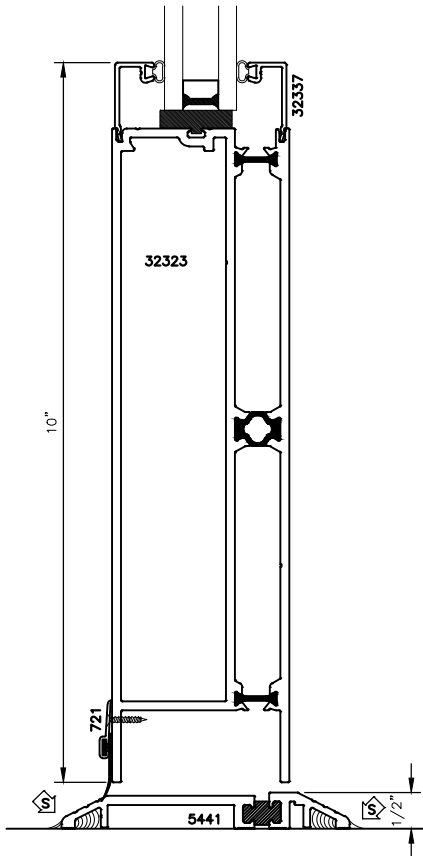

STOREFRONT DOOR CURTAIN WALL INSERT FRAME WITH 150xpt SERIES (WIDE STILE) DOOR STANDARD DETAILS

STOREFRONT DOOR CURTAIN WALL INSERT FRAME WITH 150xpt SERIES (WIDE STILE) DOOR STANDARD DETAILS

2

3

STOREFRONT DOOR CURTAIN WALL INSERT FRAME WITH 150xpt SERIES (WIDE STILE) DOOR STANDARD DETAILS

STOREFRONT DOOR CURTAIN WALL INSERT FRAME WITH 150xpt SERIES (WIDE STILE) DOOR STANDARD DETAILS

5

REMOVABLE MULLION WITH RIM
PANIC ONLY

OPT.
5.1

OPT.
5.2

FOR CONCEALED ROD PANIC ONLY