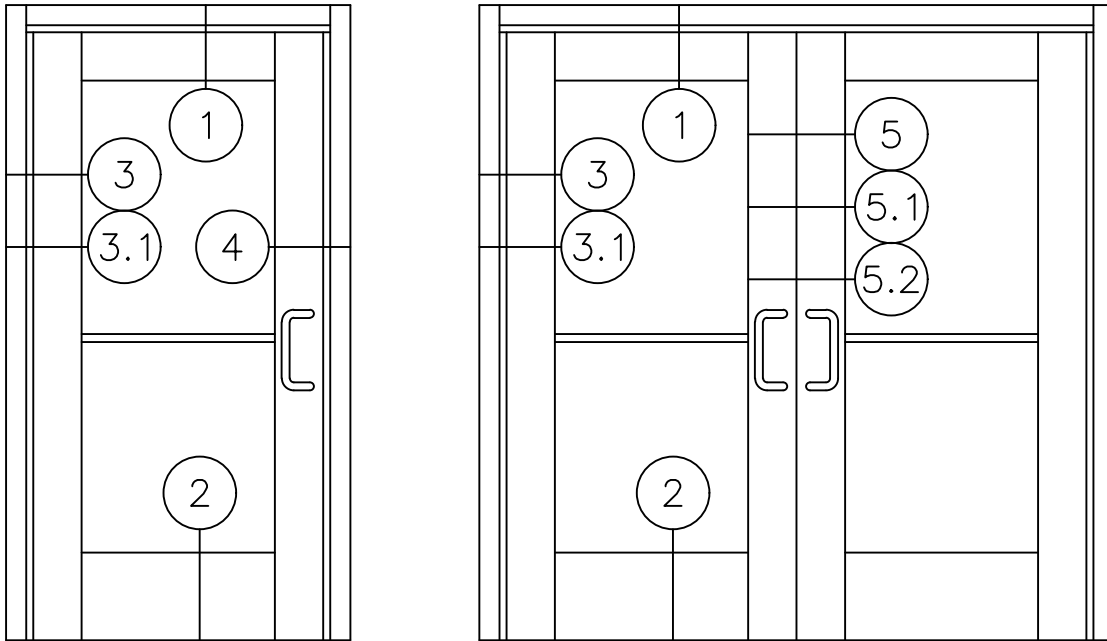

STOREFRONT DOOR CURTAIN WALL INSERT FRAME WITH 150xpt SERIES (WIDE STILE) DOOR STANDARD DETAILS

STOREFRONT DOOR CURTAIN WALL INSERT FRAME WITH 150xpt SERIES (WIDE STILE) DOOR STANDARD DETAILS

2

3

STOREFRONT DOOR CURTAIN WALL INSERT FRAME WITH 150xpt SERIES (WIDE STILE) DOOR STANDARD DETAILS

STOREFRONT DOOR CURTAIN WALL INSERT FRAME WITH 150xpt SERIES (WIDE STILE) DOOR STANDARD DETAILS

5

REMOVABLE MULLION WITH RIM
PANIC ONLY

OPT.
5.1

OPT.
5.2

FOR CONCEALED ROD PANIC ONLY