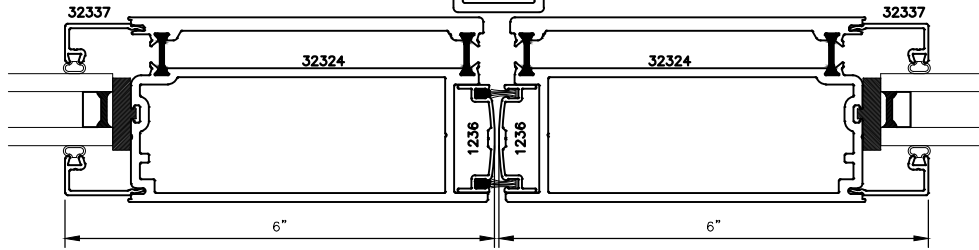

STOREFRONT DOOR CURTAIN WALL INSERT FRAME WITH 150xpt SERIES (WIDE STILE) DOOR STANDARD DETAILS

STOREFRONT DOOR CURTAIN WALL INSERT FRAME WITH 150xpt SERIES (WIDE STILE) DOOR STANDARD DETAILS

2

3

STOREFRONT DOOR CURTAIN WALL INSERT FRAME WITH 150xpt SERIES (WIDE STILE) DOOR STANDARD DETAILS

STOREFRONT DOOR CURTAIN WALL INSERT FRAME WITH 150xpt SERIES (WIDE STILE) DOOR STANDARD DETAILS

5

REMOVABLE MULLION WITH RIM
PANIC ONLY

OPT.
5.1

OPT.
5.2

FOR CONCEALED ROD PANIC ONLY