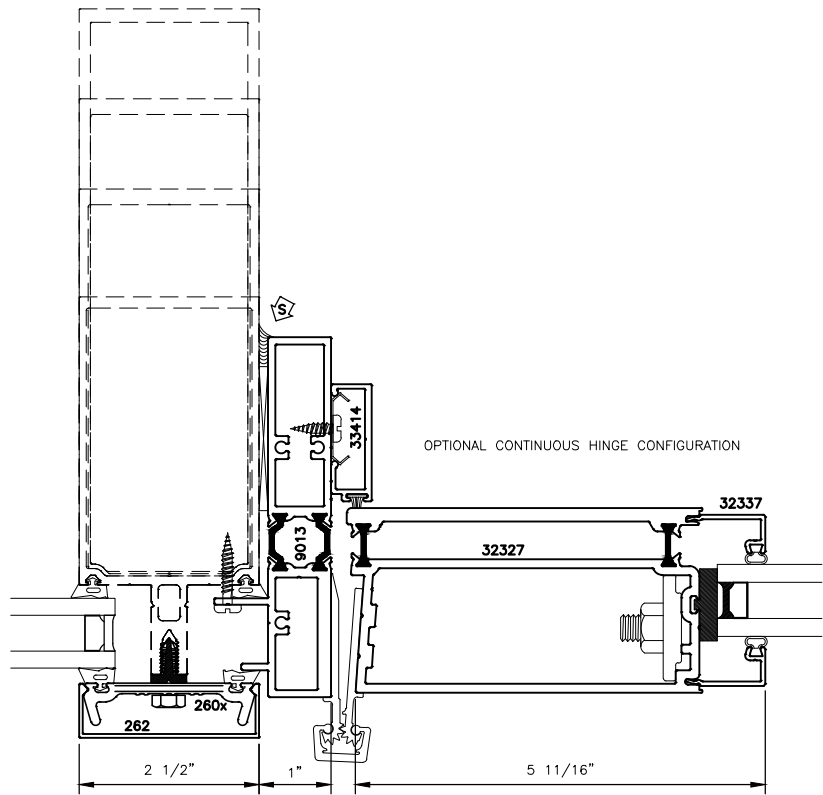

STOREFRONT DOOR CURTAIN WALL INSERT FRAME WITH 150xpt SERIES (WIDE STILE) DOOR STANDARD DETAILS

STOREFRONT DOOR CURTAIN WALL INSERT FRAME WITH 150xpt SERIES (WIDE STILE) DOOR STANDARD DETAILS

2

3

STOREFRONT DOOR CURTAIN WALL INSERT FRAME WITH 150xpt SERIES (WIDE STILE) DOOR STANDARD DETAILS

STOREFRONT DOOR CURTAIN WALL INSERT FRAME WITH 150xpt SERIES (WIDE STILE) DOOR STANDARD DETAILS

5

REMOVABLE MULLION WITH RIM
PANIC ONLY

OPT.
5.1

OPT.
5.2

FOR CONCEALED ROD PANIC ONLY