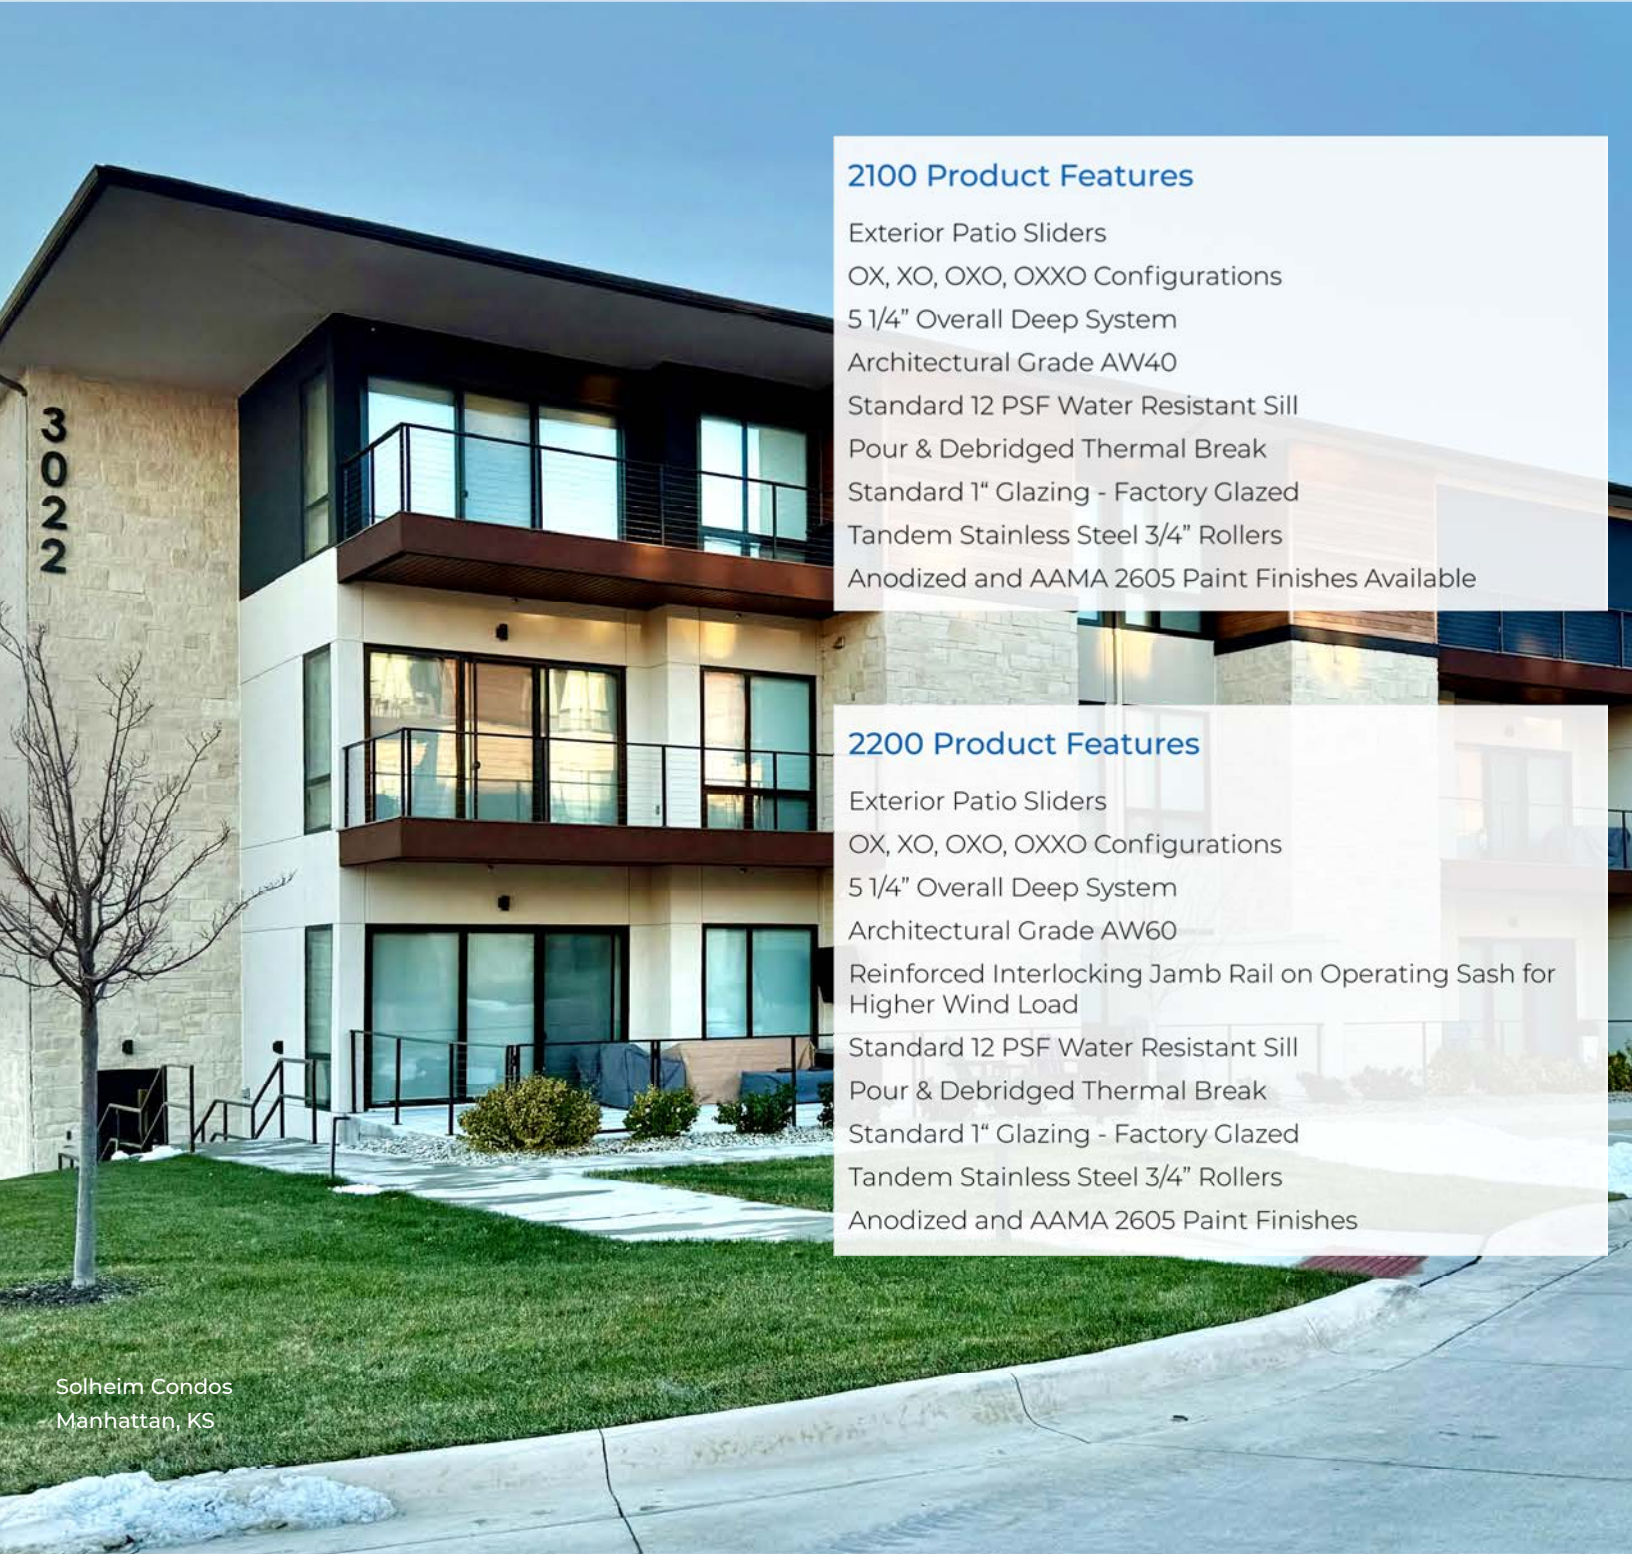

2100 Product Features

Exterior Patio Sliders
OX, XO, OXO, OXXO Configurations
5 1/4" Overall Deep System
Architectural Grade AW40
Standard 12 PSF Water Resistant Sill
Pour & Debridged Thermal Break
Standard 1" Glazing - Factory Glazed
Tandem Stainless Steel 3/4" Rollers
Anodized and AAMA 2605 Paint Finishes Available

2200 Product Features

Exterior Patio Sliders
OX, XO, OXO, OXXO Configurations
5 1/4" Overall Deep System
Architectural Grade AW60
Reinforced Interlocking Jamb Rail on Operating Sash for Higher Wind Load
Standard 12 PSF Water Resistant Sill
Pour & Debridged Thermal Break
Standard 1" Glazing - Factory Glazed
Tandem Stainless Steel 3/4" Rollers
Anodized and AAMA 2605 Paint Finishes

Solheim Condos
Manhattan, KS

Visit www.mankowindowsystems.com
Or scan the QR code for more information on
Manko's 2100 & 2200 Patio Slider Series