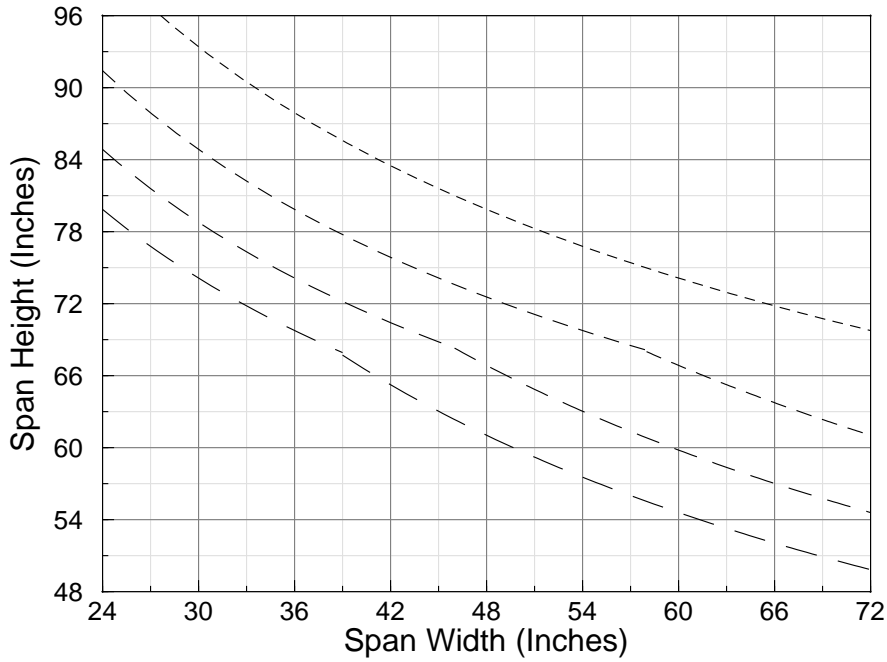

Windload Chart for #8120 Divided Lite

- 15 PSF
- 20 PSF
- 25 PSF
- 30 PSF
- 30 PSF

Windload Chart for #7601/7600 Self Mulling Mullion

- 15 PSF
- 20 PSF
- 25 PSF
- 30 PSF
- 30 PSF

All Calculations Based on L/175 Deflection