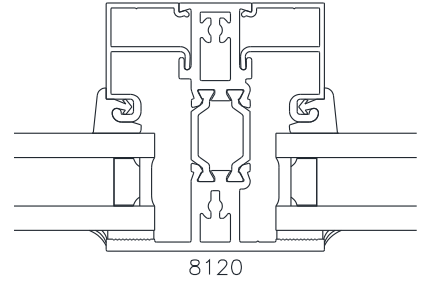

Windload Chart for #8120 Divided Lite

- 15 PSF
- 20 PSF
- 25 PSF
- 30 PSF
- 30 PSF

Windload Chart for #7601/7600 Self Mulling Mullion

- 15 PSF
- 20 PSF
- 25 PSF
- 30 PSF
- 30 PSF

All Calculations Based on L/175 Deflection

MANKO
WINDOW SYSTEMS, INC.

PHONE 785/776-9643 800/642-1488 FAX 785/776-9644
800 HAYES DRIVE MANHATTAN, KS 66502

Windload Chart for #7601 and 3758 Three Piece Mullion

All Calculations Based on L/175 Maximum Deflection