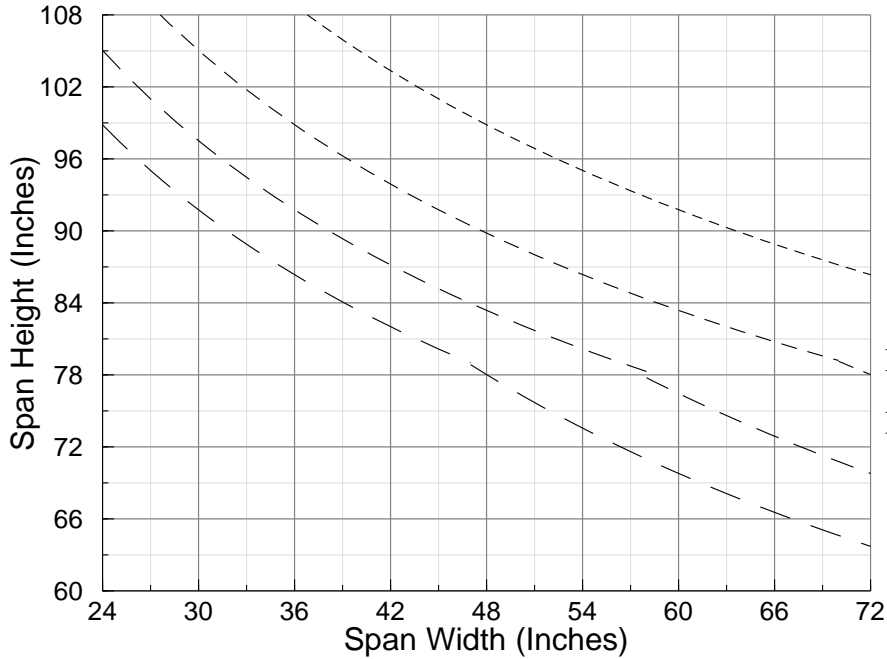

Windload Chart for #8120 Divided Lite

- 15 PSF
- 20 PSF
- 25 PSF
- 30 PSF
- 30 PSF

Windload Chart for #7601/7600 Self Mulling Mullion

- 15 PSF
- 20 PSF
- 25 PSF
- 30 PSF
- 30 PSF

All Calculations Based on L/175 Deflection