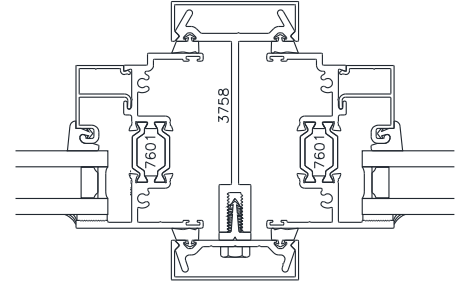

Windload Chart for #8120 Divided Lite

- 15 PSF
- 20 PSF
- 25 PSF
- 30 PSF
- 30 PSF

Windload Chart for #7601/7600 Self Mulling Mullion

- 15 PSF
- 20 PSF
- 25 PSF
- 30 PSF
- 30 PSF

All Calculations Based on L/175 Deflection

MANKO
WINDOW SYSTEMS, INC.

PHONE 785/776-9643 800/642-1488 FAX 785/776-9644
800 HAYES DRIVE MANHATTAN, KS 66502

Windload Chart for #7601 and 3758 Three Piece Mullion

All Calculations Based on L/175 Maximum Deflection