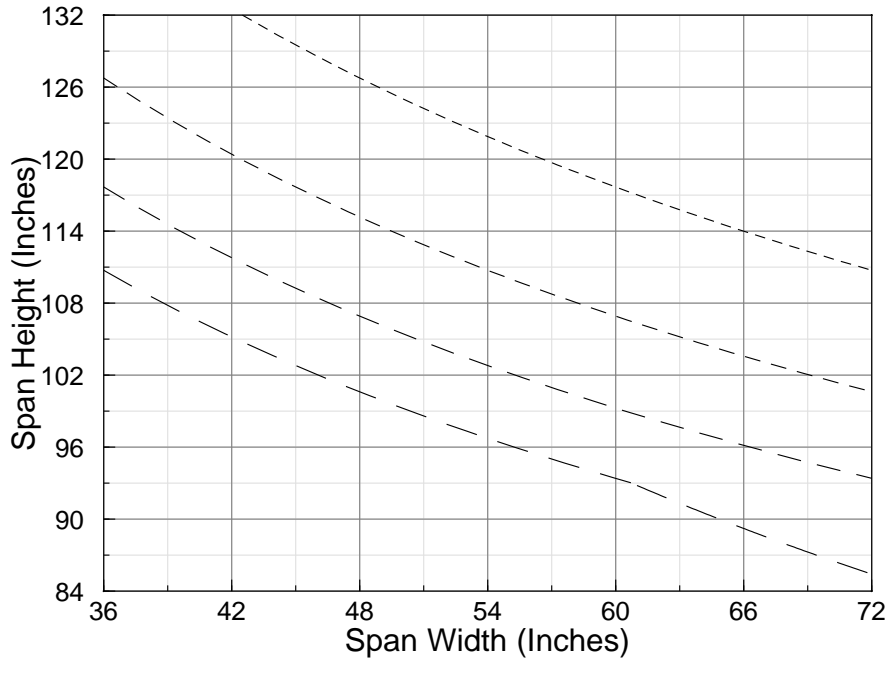

Windload Chart for #7601 and 3758 Three Piece Mullion

All Calculations Based on L/175 Maximum Deflection

MANKO
WINDOW SYSTEMS, INC.

PHONE 785/776-9643 800/642-1488 FAX 785/776-9644
800 HAYES DRIVE MANHATTAN, KS 66502