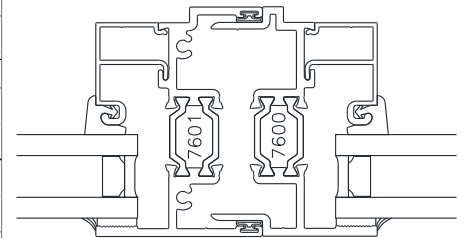

Windload Chart for #8120 Divided Lite

- 15 PSF
- 20 PSF
- 25 PSF
- 30 PSF
- 30 PSF

Windload Chart for #7601/7600 Self Mulling Mullion

- 15 PSF
- 20 PSF
- 25 PSF
- 30 PSF
- 30 PSF

All Calculations Based on L/175 Deflection

MANKO
WINDOW SYSTEMS, INC.

PHONE 785/776-9643 800/642-1488 FAX 785/776-9644
800 HAYES DRIVE MANHATTAN, KS 66502

Windload Chart for #7601 and 3758 Three Piece Mullion

All Calculations Based on L/175 Maximum Deflection