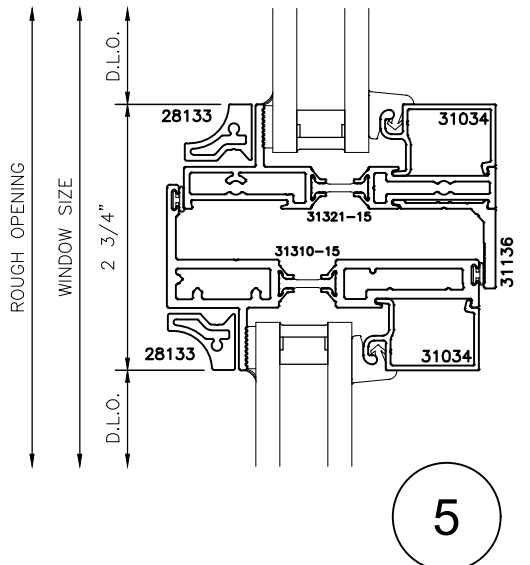

**3100i  
SERIES**

**3 1/4" SERIES HISTORICAL  
WINDOW SYSTEM  
STANDARD DETAILS**

1

2

## 3 1/4" SERIES HISTORICAL WINDOW SYSTEM STANDARD DETAILS

9

11

10

**OPTIONAL ANCHOR  
DETAIL**