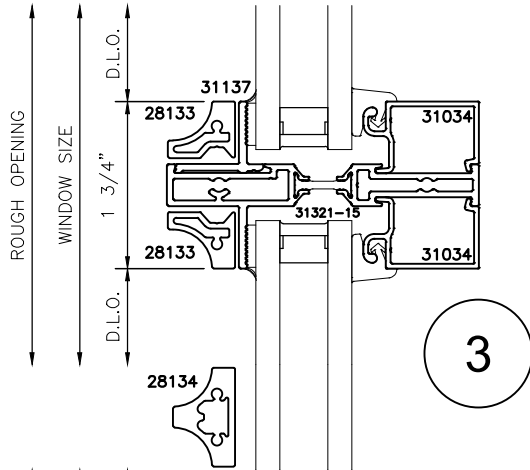

**3100i  
SERIES**

**3 1/4" SERIES HISTORICAL  
WINDOW SYSTEM  
STANDARD DETAILS**

1

2

## 3 1/4" SERIES HISTORICAL WINDOW SYSTEM STANDARD DETAILS

9

11

10

**OPTIONAL ANCHOR  
DETAIL**