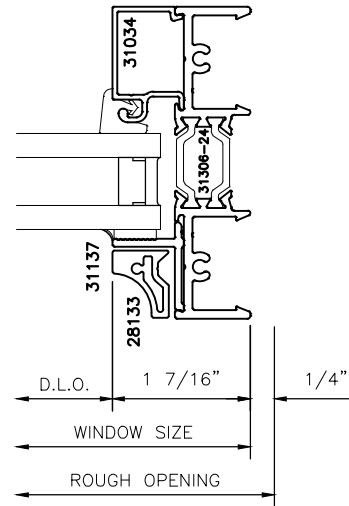

**3100i  
SERIES**

**3 1/4" SERIES HISTORICAL  
WINDOW SYSTEM  
STANDARD DETAILS**

1

2

## 3 1/4" SERIES HISTORICAL WINDOW SYSTEM STANDARD DETAILS

9

11

10

**OPTIONAL ANCHOR  
DETAIL**