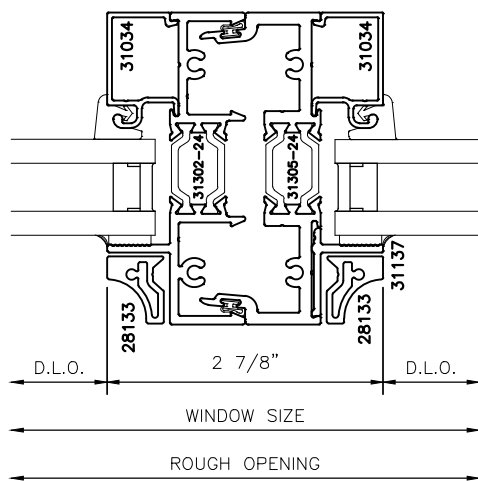

## 3 1/4" SERIES HISTORICAL WINDOW SYSTEM STANDARD DETAILS

9

11

10

**OPTIONAL ANCHOR  
DETAIL**