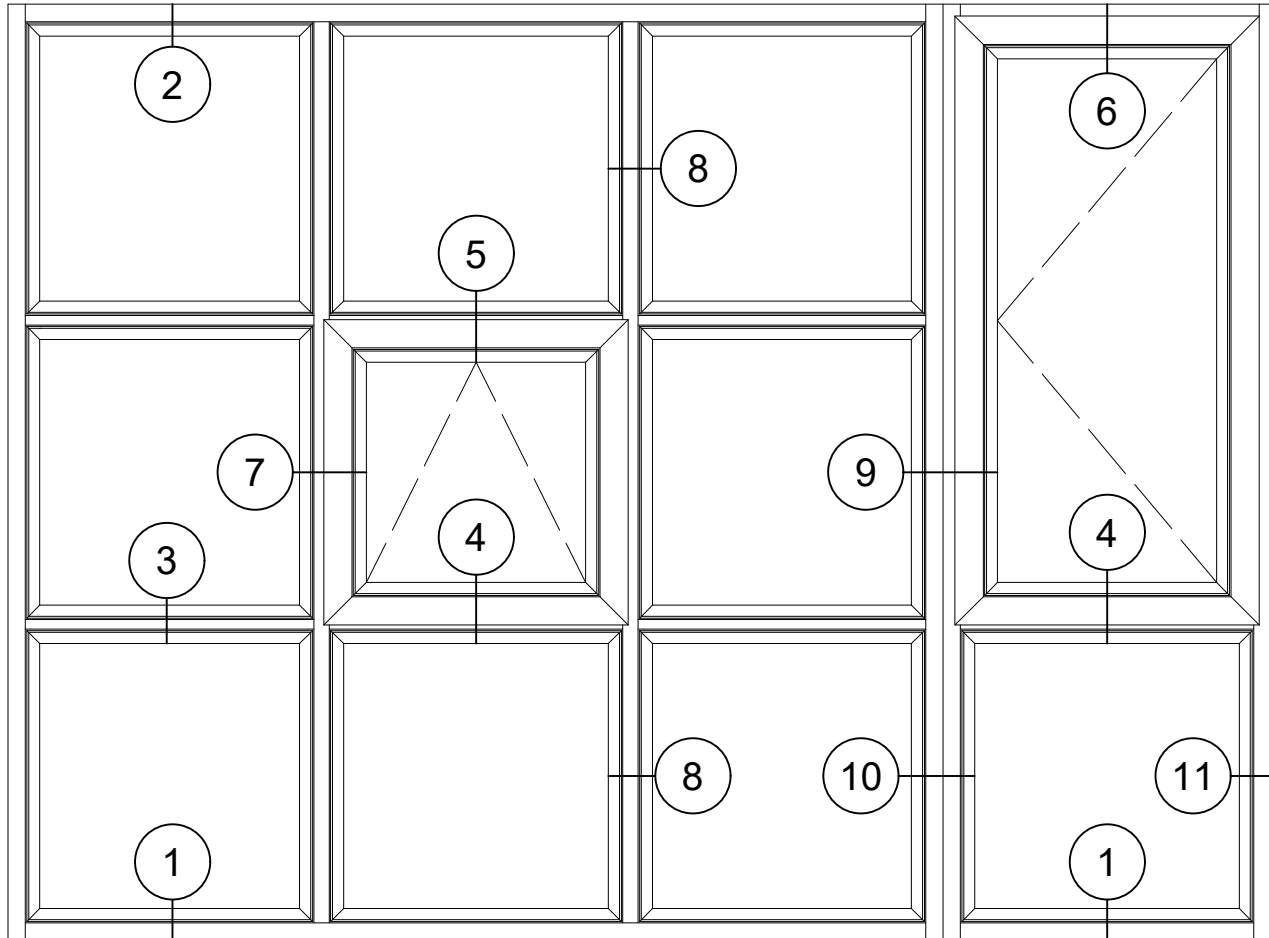

**3100i  
SERIES**

**3 1/4" SERIES HISTORICAL  
WINDOW SYSTEM  
STANDARD DETAILS**

1

2

## 3 1/4" SERIES HISTORICAL WINDOW SYSTEM STANDARD DETAILS

9

11

10

**OPTIONAL ANCHOR  
DETAIL**