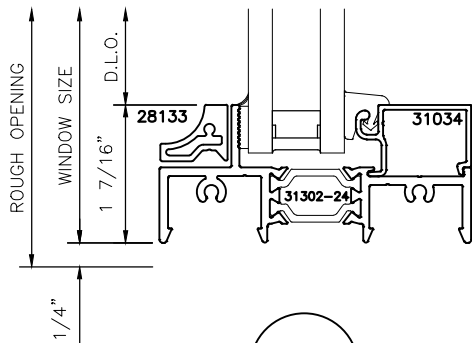

**3100i  
SERIES**

**3 1/4" SERIES HISTORICAL  
WINDOW SYSTEM  
STANDARD DETAILS**

1

2

## 3 1/4" SERIES HISTORICAL WINDOW SYSTEM STANDARD DETAILS

9

11

10

**OPTIONAL ANCHOR  
DETAIL**