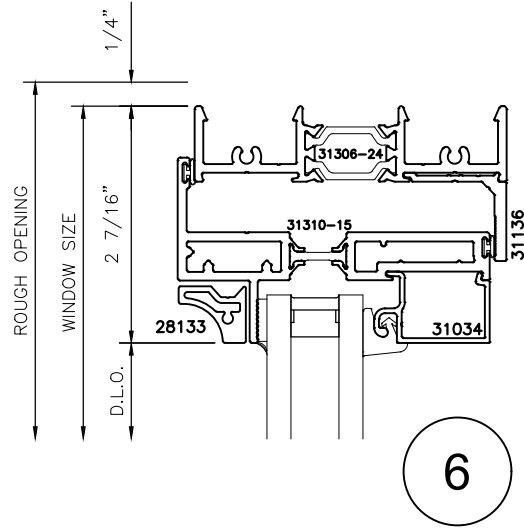

**3100i  
SERIES**

**3 1/4" SERIES HISTORICAL  
WINDOW SYSTEM  
STANDARD DETAILS**

1

2

## 3 1/4" SERIES HISTORICAL WINDOW SYSTEM STANDARD DETAILS

9

11

10

**OPTIONAL ANCHOR  
DETAIL**