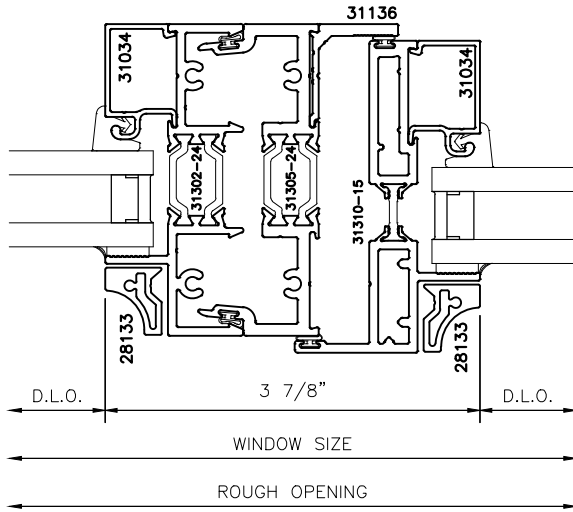

**3100i  
SERIES**

**3 1/4" SERIES HISTORICAL  
WINDOW SYSTEM  
STANDARD DETAILS**

1

2

## 3 1/4" SERIES HISTORICAL WINDOW SYSTEM STANDARD DETAILS

9

11

10

**OPTIONAL ANCHOR  
DETAIL**