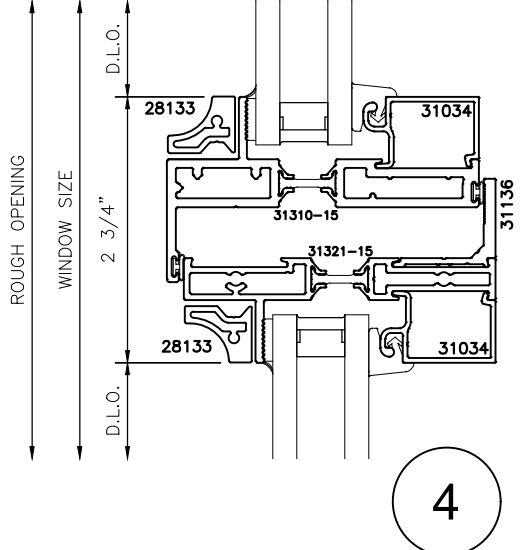

**3100i  
SERIES**

**3 1/4" SERIES HISTORICAL  
WINDOW SYSTEM  
STANDARD DETAILS**

1

2

## 3 1/4" SERIES HISTORICAL WINDOW SYSTEM STANDARD DETAILS

9

11

10

**OPTIONAL ANCHOR  
DETAIL**