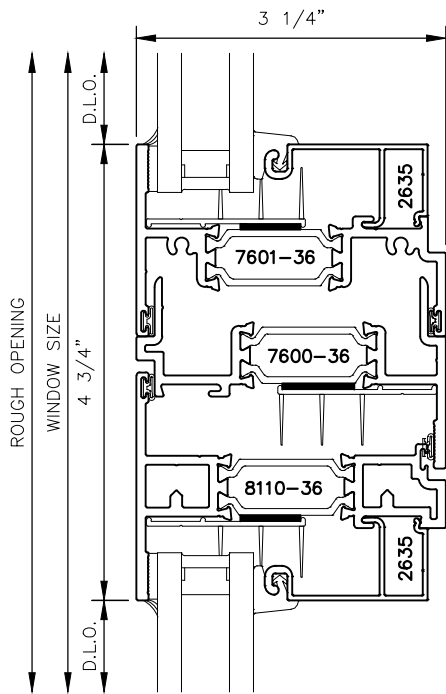

3232xpt SERIES WINDOWS

STANDARD CASEMENT CONFIGURATIONS

3

5

4

6