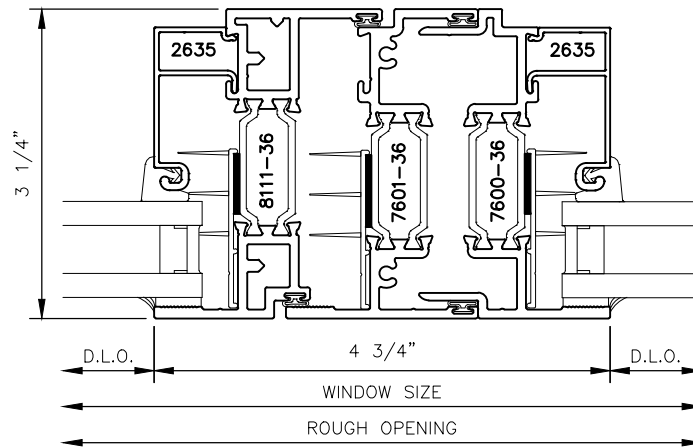

3232xpt SERIES WINDOWS

STANDARD PROJECT IN CONFIGURATIONS