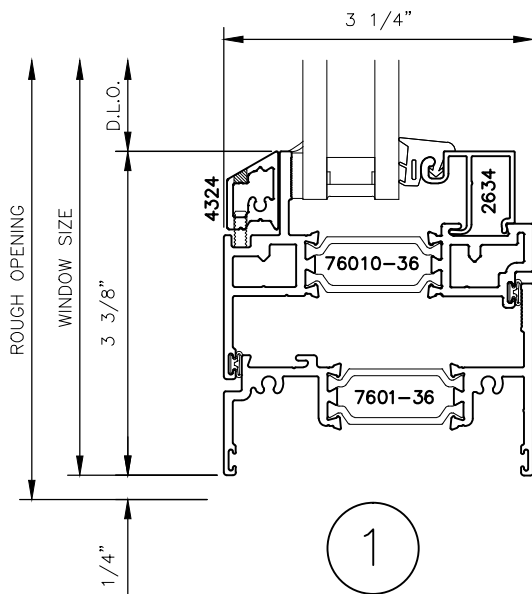

## STANDARD CASEMENT CONFIGURATIONS

3

5

4

6

**MANKO**

## 3 1/4" SERIES WINDOW STANDARD DETAILS

1

2

**MANKO**