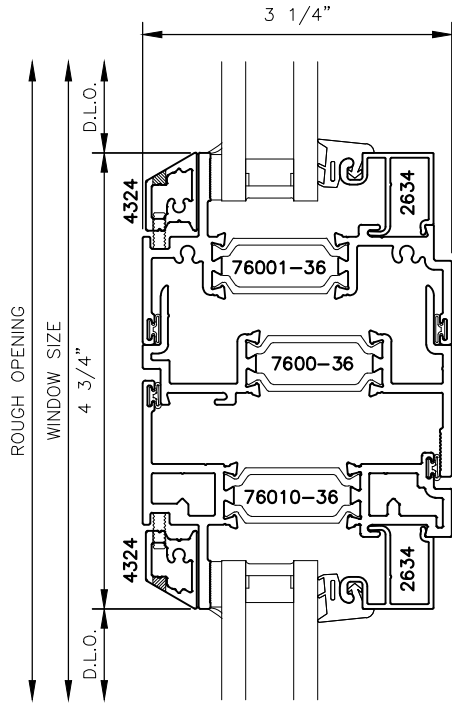

MANKO

3232xpt-GO (Grid Option)

3 1/4" SERIES WINDOW STANDARD DETAILS

3