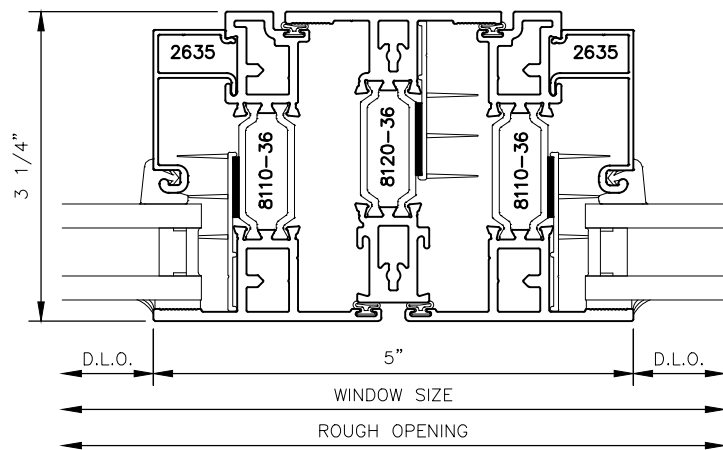

## STANDARD CASEMENT CONFIGURATIONS

3

5

4

6

**MANKO**

## 3 1/4" SERIES WINDOW STANDARD DETAILS

1

2

**MANKO**