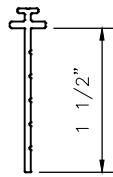

**4 1/2" SERIES HISTORICAL
OFFSET FIXED WINDOW SYSTEM
SILL WITH EXTENSION DETAILS**

87050