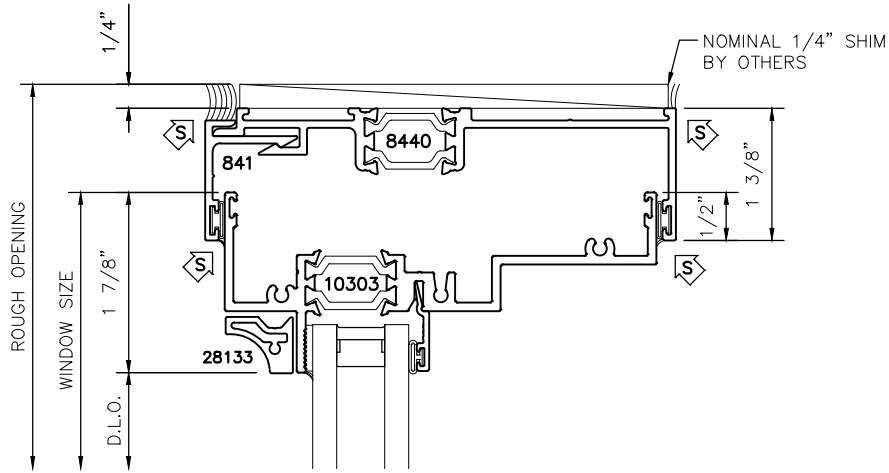

3345i
SERIES

4 1/2" SERIES HISTORICAL OFFSET FIXED WINDOW SYSTEM RECEPTOR DETAILS

3345i
SERIES

4 1/2" SERIES HISTORICAL
OFFSET FIXED WINDOW SYSTEM
SILL STARTER DETAILS

**3345i
SERIES**

**4 1/2" SERIES HISTORICAL
OFFSET FIXED WINDOW SYSTEM
SILL WITH EXTENSION DETAILS**

87050

1650

1651

1652

1653

1654

3345i
SERIES

4 1/2" SERIES HISTORICAL
OFFSET FIXED WINDOW SYSTEM
VERTICAL MULLION DETAILS

RIGHT & LEFT JAMB
W/ TRIM

COVE

28134

BEADING

28144

BEVELED

28124