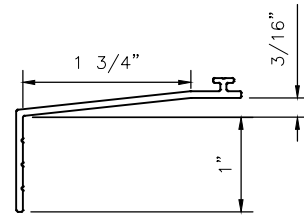

**3345i
SERIES**

**4 1/2" SERIES HISTORICAL
OFFSET FIXED WINDOW SYSTEM
SILL WITH EXTENSION DETAILS**