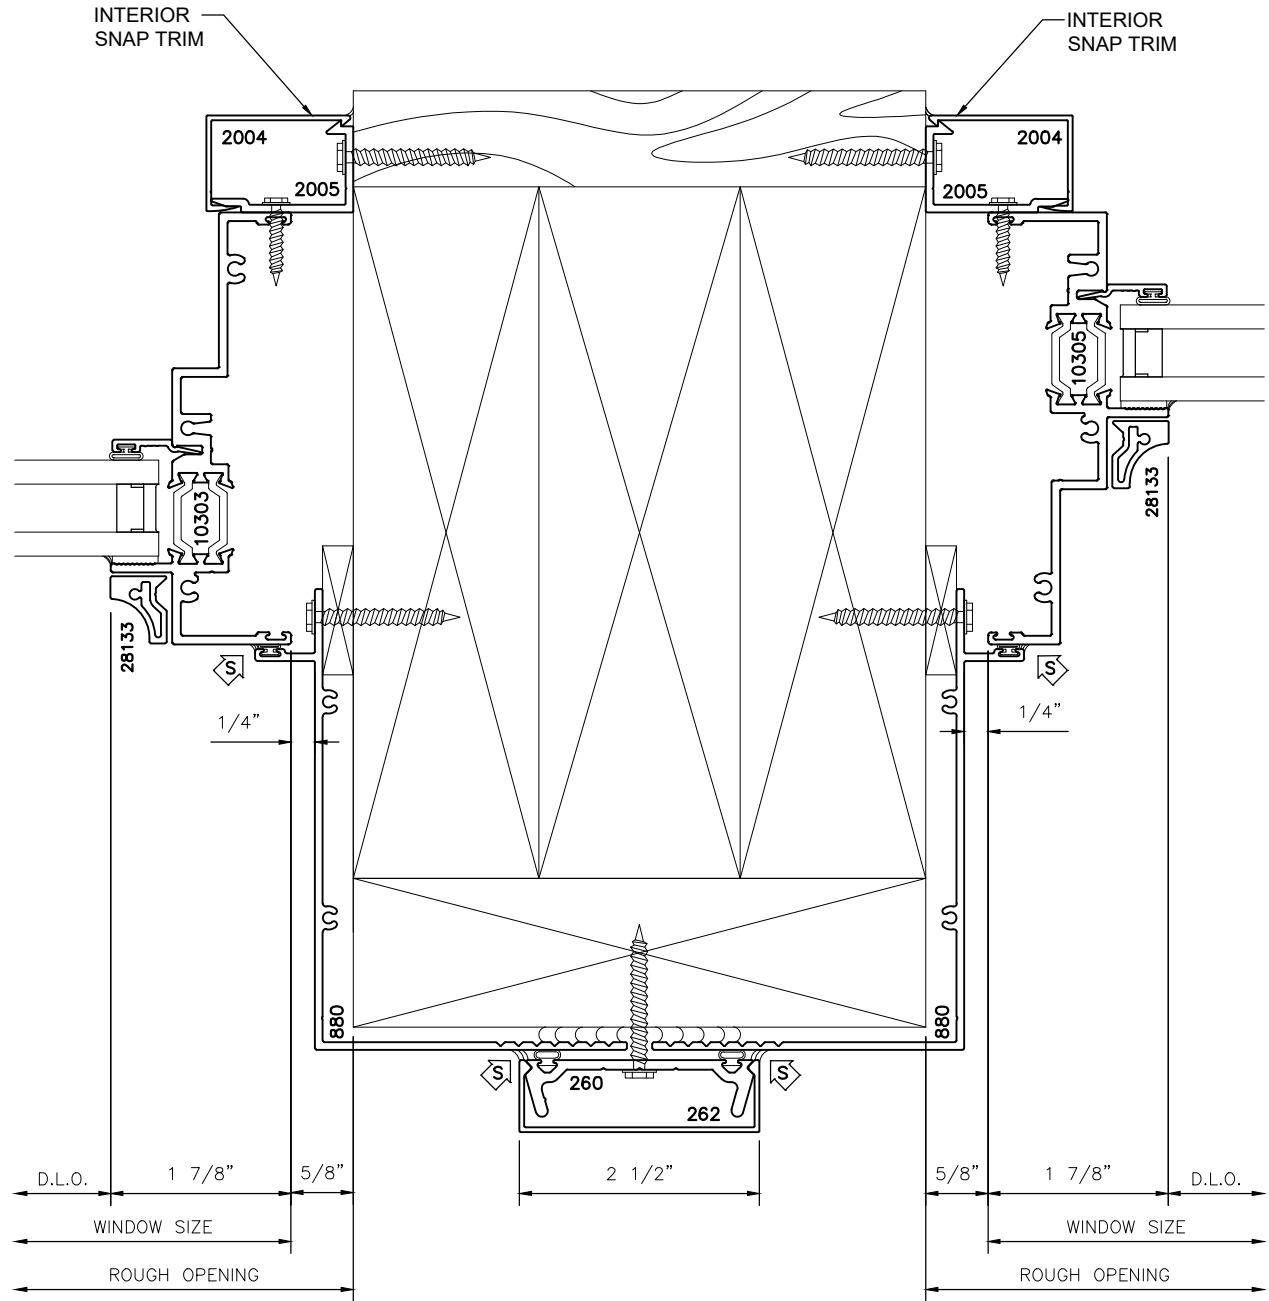

3345i
SERIES

4 1/2" SERIES HISTORICAL
OFFSET FIXED WINDOW SYSTEM
VERTICAL MULLION DETAILS

3345i
SERIES

4 1/2" SERIES HISTORICAL
OFFSET FIXED WINDOW SYSTEM
PANNING-TRIM DETAILS

3345i
SERIES

4 1/2" SERIES HISTORICAL OFFSET FIXED WINDOW SYSTEM PANNING-TRIM DETAILS

RIGHT & LEFT JAMB
W/ TRIM

COVE

28134

BEADING

28144

BEVELED

28124