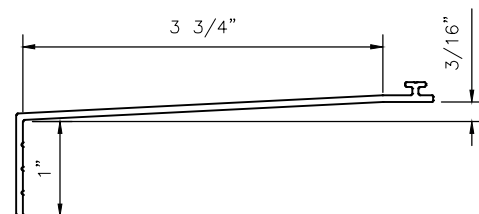

**3345i
SERIES**

**4 1/2" SERIES HISTORICAL
OFFSET FIXED WINDOW SYSTEM
SILL WITH EXTENSION DETAILS**

1652