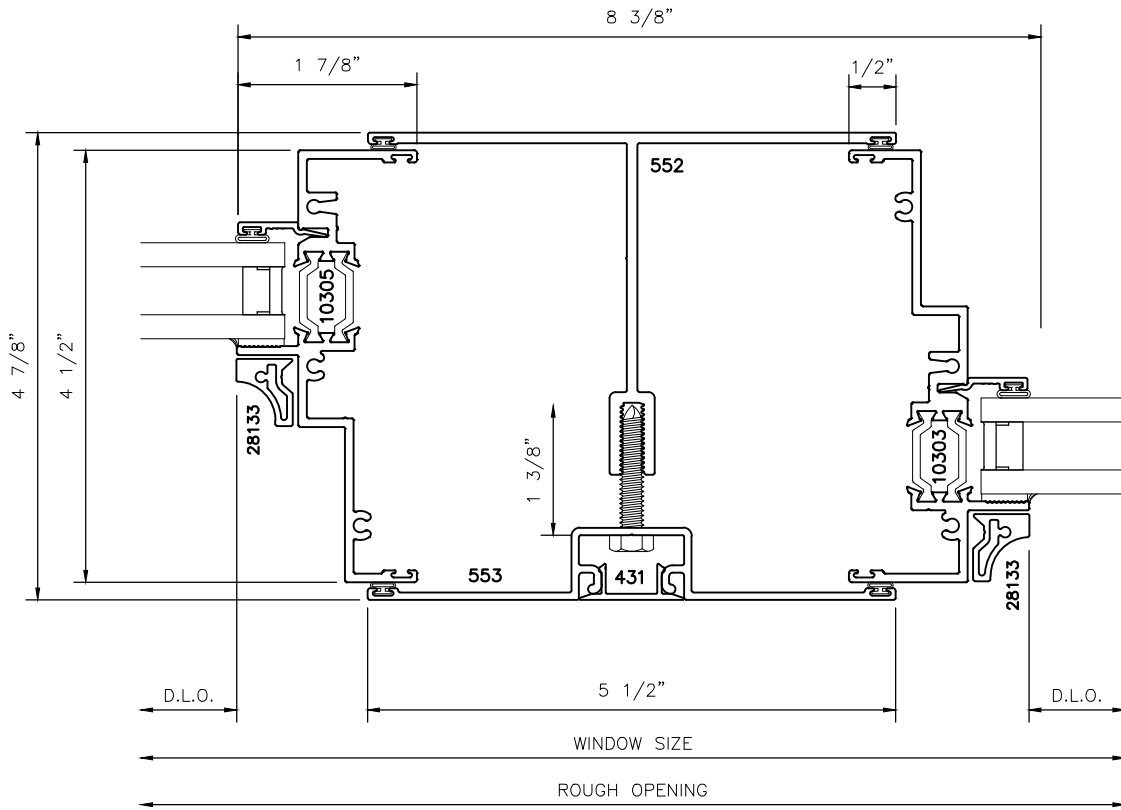

87050

1650

1651

1652

1653

1654

3345i
SERIES

4 1/2" SERIES HISTORICAL
OFFSET FIXED WINDOW SYSTEM
VERTICAL MULLION DETAILS

3345i
SERIES

4 1/2" SERIES HISTORICAL
OFFSET FIXED WINDOW SYSTEM
VERTICAL MULLION DETAILS

3345i
SERIES

4 1/2" SERIES HISTORICAL
OFFSET FIXED WINDOW SYSTEM
PANNING-TRIM DETAILS

3345i
SERIES

4 1/2" SERIES HISTORICAL OFFSET FIXED WINDOW SYSTEM PANNING-TRIM DETAILS

RIGHT & LEFT JAMB
W/ TRIM

COVE

28134

BEADING

28144

BEVELED

28124