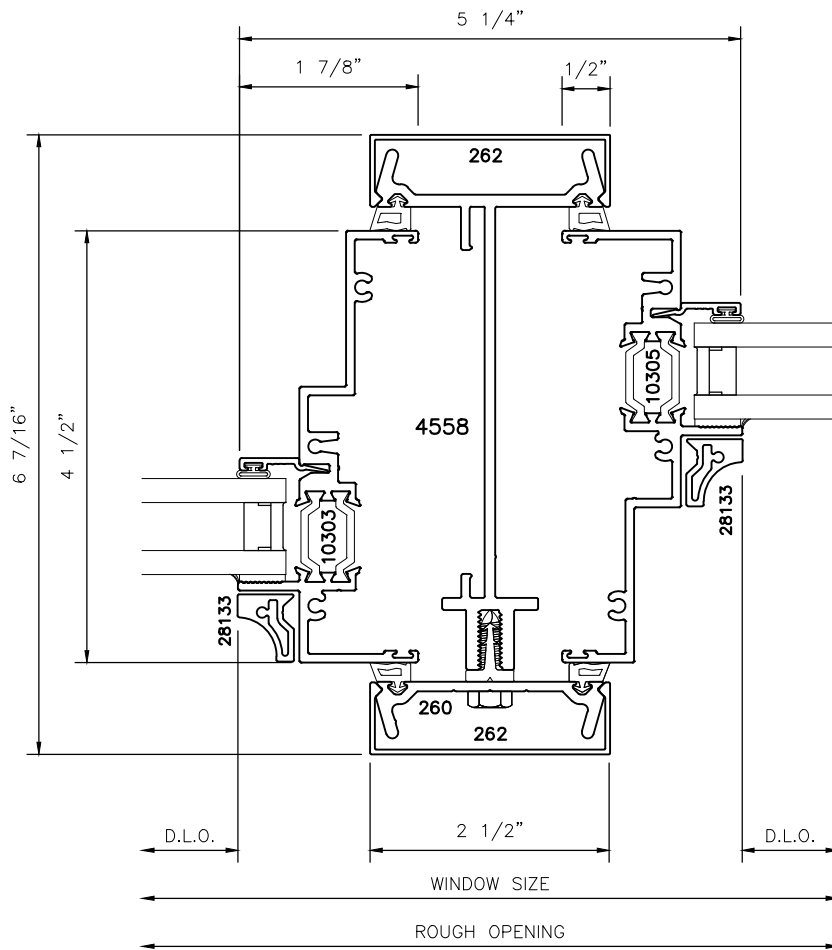

87050

1650

1651

1652

1653

1654

3345i
SERIES

4 1/2" SERIES HISTORICAL
OFFSET FIXED WINDOW SYSTEM
VERTICAL MULLION DETAILS

3345i
SERIES

4 1/2" SERIES HISTORICAL
OFFSET FIXED WINDOW SYSTEM
VERTICAL MULLION DETAILS

3345i
SERIES

4 1/2" SERIES HISTORICAL
OFFSET FIXED WINDOW SYSTEM
PANNING-TRIM DETAILS

3345i
SERIES

4 1/2" SERIES HISTORICAL OFFSET FIXED WINDOW SYSTEM PANNING-TRIM DETAILS

RIGHT & LEFT JAMB
W/ TRIM

COVE

28134

BEADING

28144

BEVELED

28124