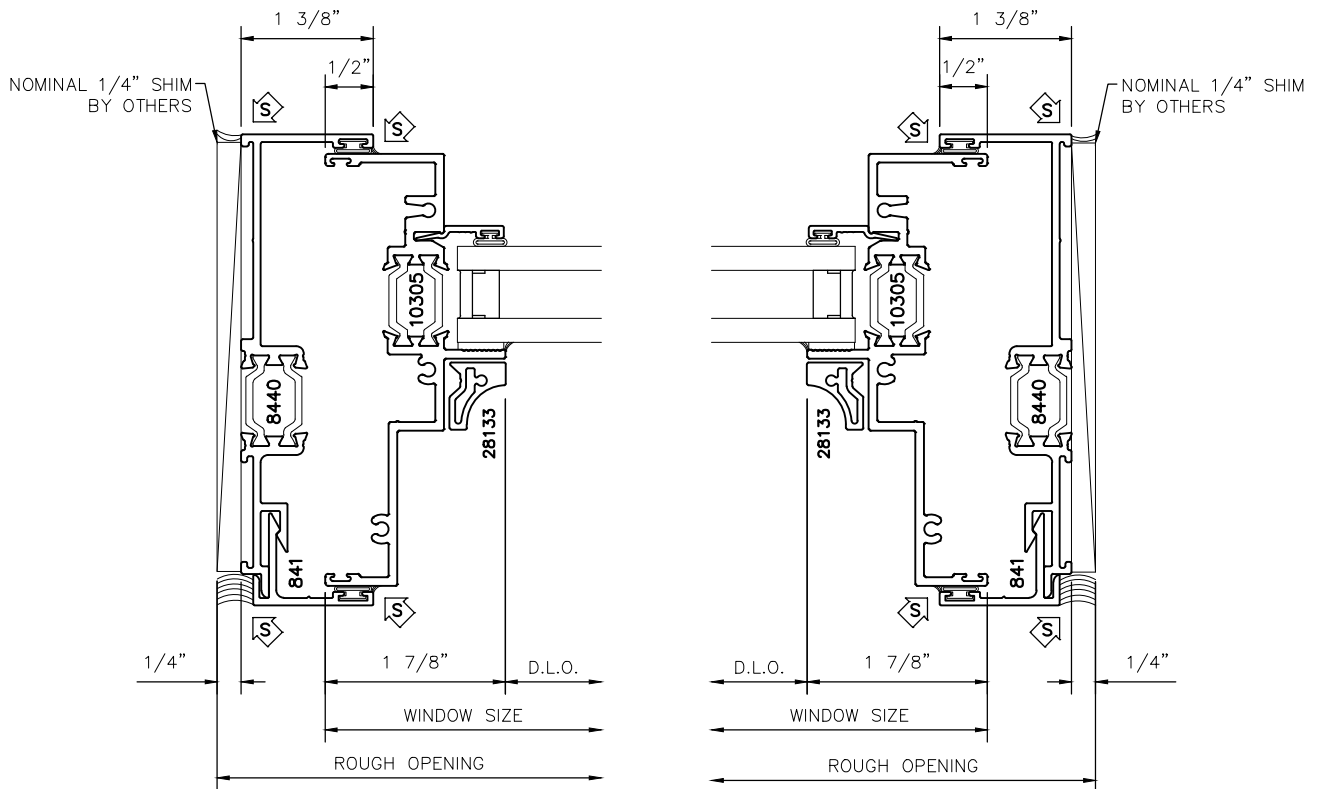

3345i
SERIES

4 1/2" SERIES HISTORICAL OFFSET FIXED WINDOW SYSTEM RECEPTOR DETAILS

3345i
SERIES

4 1/2" SERIES HISTORICAL
OFFSET FIXED WINDOW SYSTEM
SILL STARTER DETAILS

**3345i
SERIES**

**4 1/2" SERIES HISTORICAL
OFFSET FIXED WINDOW SYSTEM
SILL WITH EXTENSION DETAILS**

87050

1650

1651

1652

1653

1654

3345i
SERIES

4 1/2" SERIES HISTORICAL
OFFSET FIXED WINDOW SYSTEM
VERTICAL MULLION DETAILS

3345i
SERIES

4 1/2" SERIES HISTORICAL
OFFSET FIXED WINDOW SYSTEM
VERTICAL MULLION DETAILS

3345i
SERIES

4 1/2" SERIES HISTORICAL
OFFSET FIXED WINDOW SYSTEM
PANNING-TRIM DETAILS

3345i
SERIES

4 1/2" SERIES HISTORICAL OFFSET FIXED WINDOW SYSTEM PANNING-TRIM DETAILS

RIGHT & LEFT JAMB
W/ TRIM

COVE

28134

BEADING

28144

BEVELED

28124