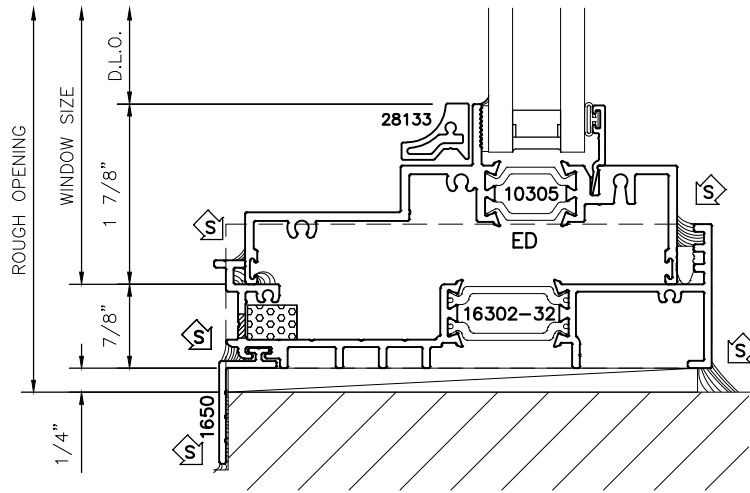

3345i
SERIES

4 1/2" SERIES HISTORICAL OFFSET FIXED WINDOW SYSTEM RECEPTOR DETAILS

3345i
SERIES

4 1/2" SERIES HISTORICAL
OFFSET FIXED WINDOW SYSTEM
SILL STARTER DETAILS

**3345i
SERIES**

**4 1/2" SERIES HISTORICAL
OFFSET FIXED WINDOW SYSTEM
SILL WITH EXTENSION DETAILS**

87050

1650

1651

1652

1653

1654

3345i
SERIES

4 1/2" SERIES HISTORICAL
OFFSET FIXED WINDOW SYSTEM
VERTICAL MULLION DETAILS

RIGHT & LEFT JAMB
W/ TRIM

COVE

28134

BEADING

28144

BEVELED

28124