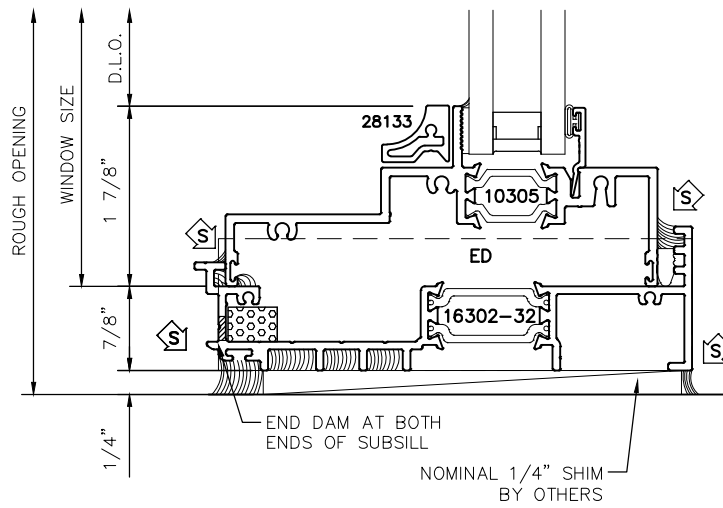

3345i
SERIES

4 1/2" SERIES HISTORICAL OFFSET FIXED WINDOW SYSTEM RECEPTOR DETAILS

3345i
SERIES

4 1/2" SERIES HISTORICAL
OFFSET FIXED WINDOW SYSTEM
SILL STARTER DETAILS

**3345i
SERIES**

**4 1/2" SERIES HISTORICAL
OFFSET FIXED WINDOW SYSTEM
SILL WITH EXTENSION DETAILS**

RIGHT & LEFT JAMB
W/ TRIM

COVE

28134

BEADING

28144

BEVELED

28124