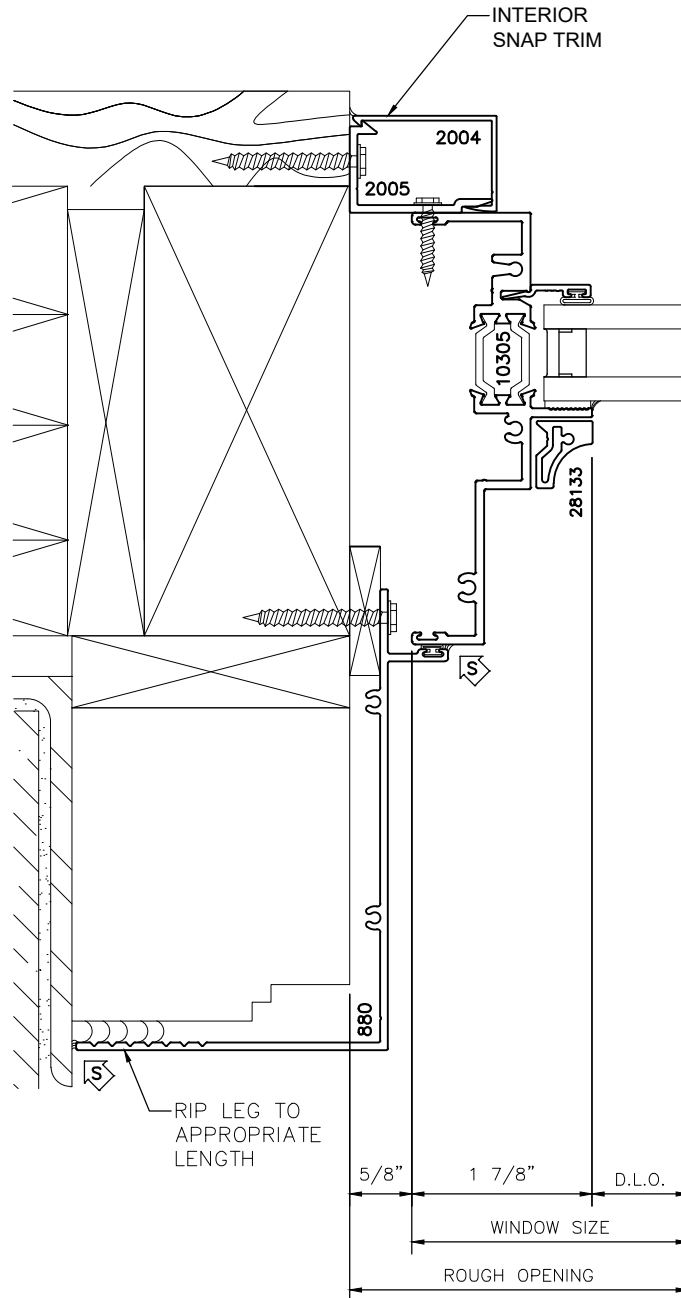

3345i
SERIES

4 1/2" SERIES HISTORICAL
OFFSET FIXED WINDOW SYSTEM
VERTICAL MULLION DETAILS

3345i
SERIES

4 1/2" SERIES HISTORICAL
OFFSET FIXED WINDOW SYSTEM
PANNING-TRIM DETAILS

3345i
SERIES

4 1/2" SERIES HISTORICAL OFFSET FIXED WINDOW SYSTEM PANNING-TRIM DETAILS

RIGHT & LEFT JAMB
W/ TRIM

COVE

28134

BEADING

28144

BEVELED

28124