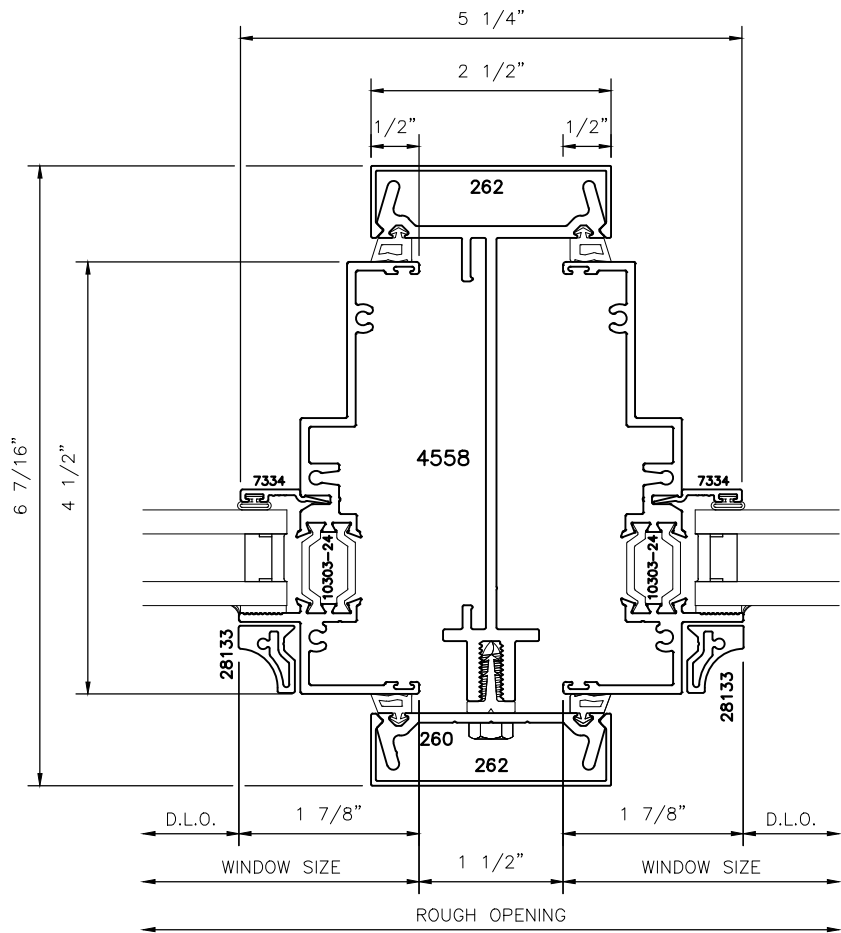

**3345i**  
SERIES

**4 1/2" SERIES HISTORICAL  
OFFSET FIXED WINDOW SYSTEM  
STANDARD DETAILS**

**3345i  
SERIES**

**4 1/2" SERIES HISTORICAL  
OFFSET FIXED WINDOW SYSTEM  
STANDARD DETAILS**

3

6

4

5

7

**3345i  
SERIES**

**4 1/2" SERIES HISTORICAL  
OFFSET FIXED WINDOW SYSTEM  
STANDARD DETAILS**

3345i  
SERIES

# 4 1/2" SERIES HISTORICAL OFFSET FIXED WINDOW SYSTEM STANDARD DETAILS

10

3345i  
SERIES

4 1/2" SERIES HISTORICAL  
OFFSET FIXED WINDOW SYSTEM  
STANDARD DETAILS

11