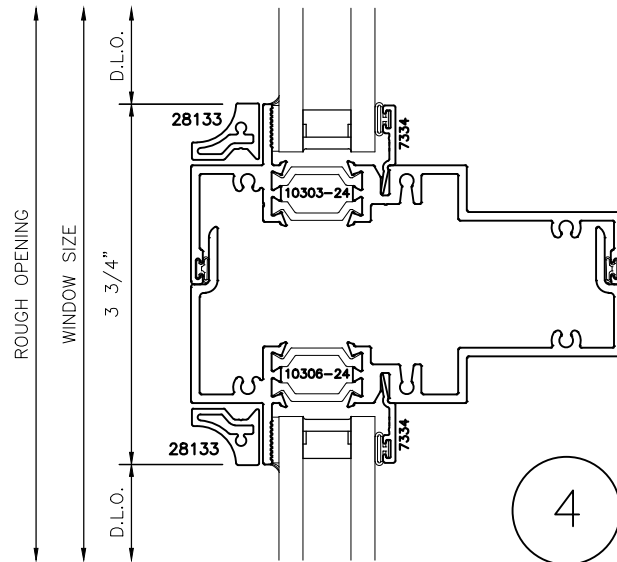

**3345i**  
SERIES

**4 1/2" SERIES HISTORICAL  
OFFSET FIXED WINDOW SYSTEM  
STANDARD DETAILS**

**3345i  
SERIES**

**4 1/2" SERIES HISTORICAL  
OFFSET FIXED WINDOW SYSTEM  
STANDARD DETAILS**

3

6

4

5

7

**3345i  
SERIES**

**4 1/2" SERIES HISTORICAL  
OFFSET FIXED WINDOW SYSTEM  
STANDARD DETAILS**

3345i  
SERIES

# 4 1/2" SERIES HISTORICAL OFFSET FIXED WINDOW SYSTEM STANDARD DETAILS

10

3345i  
SERIES

4 1/2" SERIES HISTORICAL  
OFFSET FIXED WINDOW SYSTEM  
STANDARD DETAILS

11