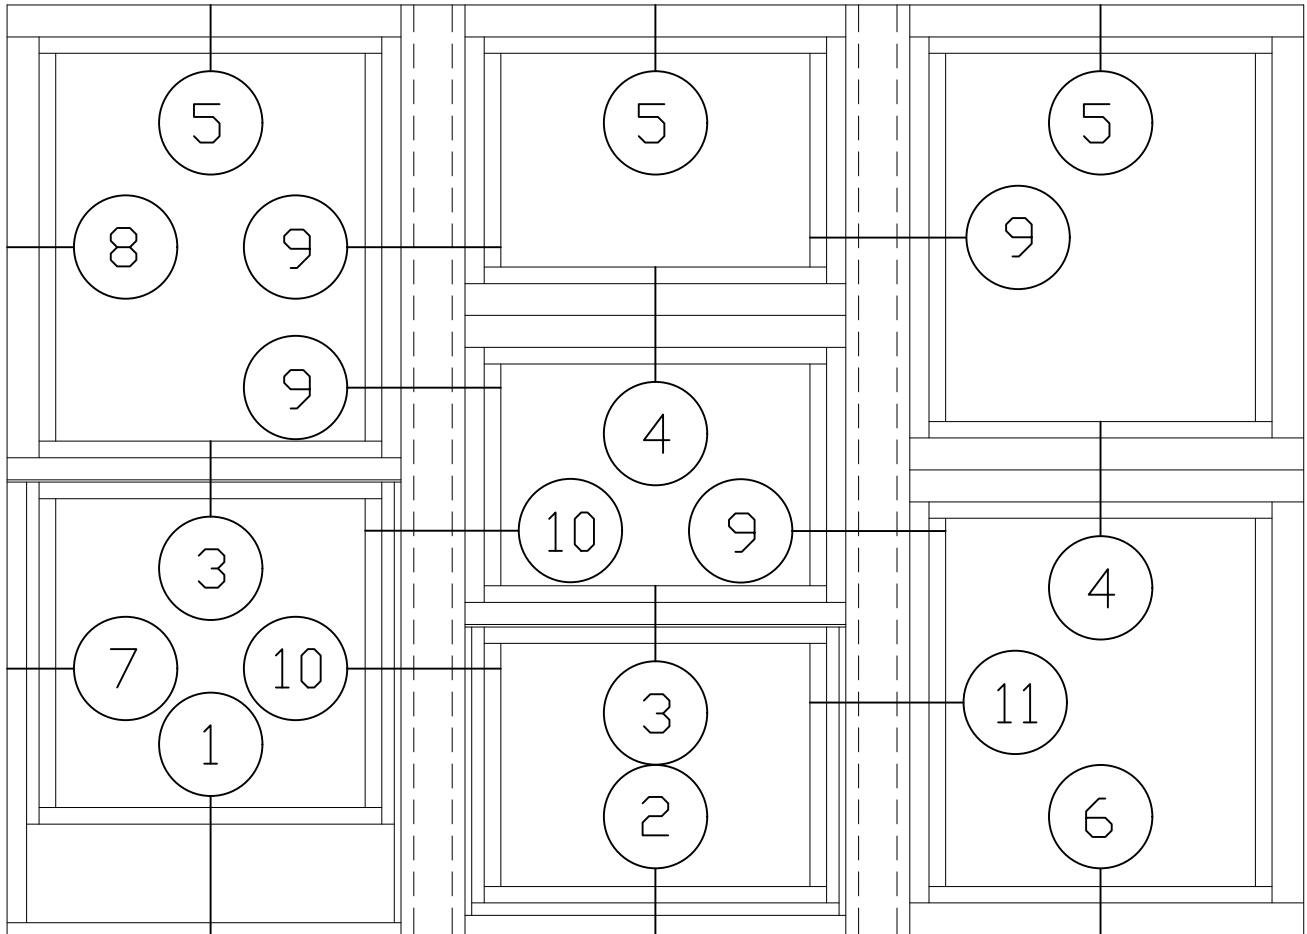

**3345i**  
SERIES

**4 1/2" SERIES HISTORICAL  
OFFSET FIXED WINDOW SYSTEM  
STANDARD DETAILS**

**3345i  
SERIES**

**4 1/2" SERIES HISTORICAL  
OFFSET FIXED WINDOW SYSTEM  
STANDARD DETAILS**

3

6

4

5

7

**3345i  
SERIES**

**4 1/2" SERIES HISTORICAL  
OFFSET FIXED WINDOW SYSTEM  
STANDARD DETAILS**

3345i  
SERIES

# 4 1/2" SERIES HISTORICAL OFFSET FIXED WINDOW SYSTEM STANDARD DETAILS

10

3345i  
SERIES

4 1/2" SERIES HISTORICAL  
OFFSET FIXED WINDOW SYSTEM  
STANDARD DETAILS

11