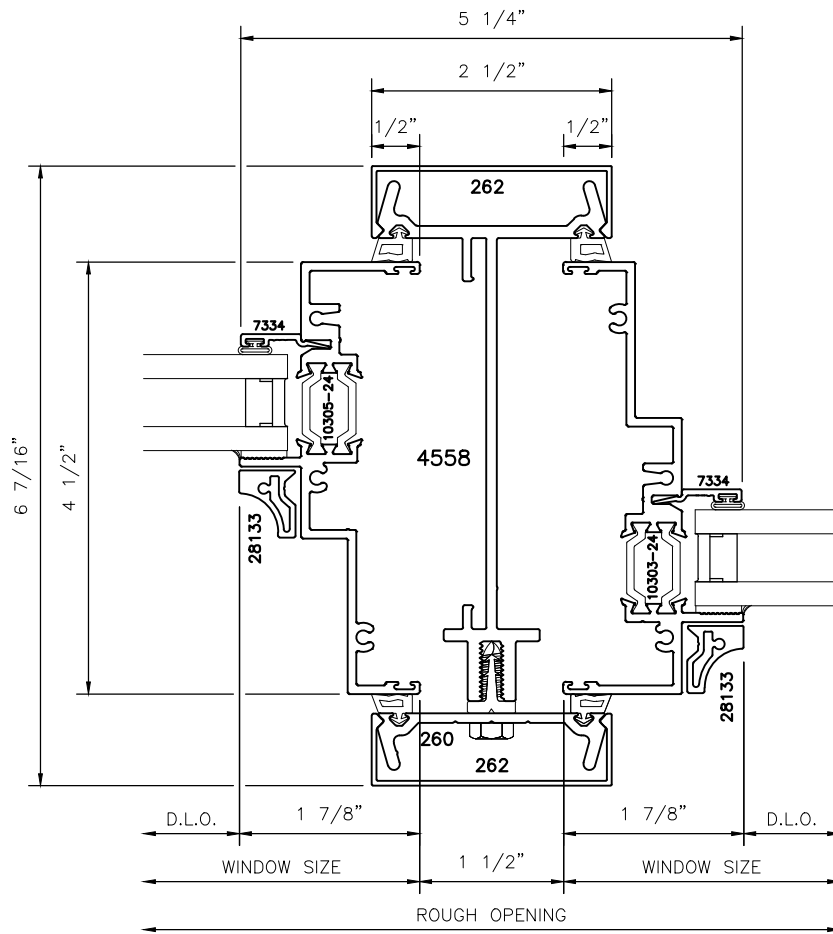

# 4 1/2" SERIES HISTORICAL OFFSET FIXED WINDOW SYSTEM STANDARD DETAILS

10

3345i  
SERIES

4 1/2" SERIES HISTORICAL  
OFFSET FIXED WINDOW SYSTEM  
STANDARD DETAILS

11