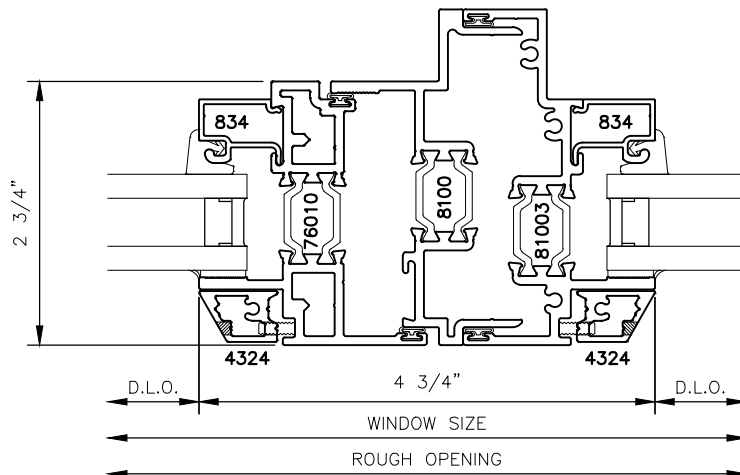

3527i-GO (Grid Option)

3 1/2" SERIES WINDOW STANDARD DETAILS

3

5

4

6