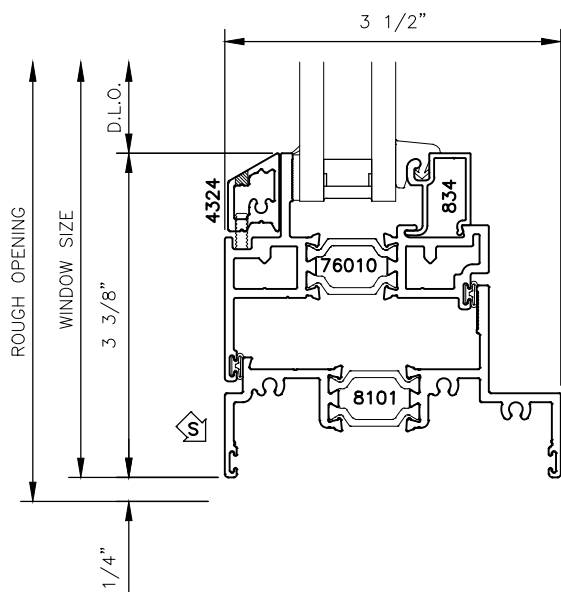

3527i-GO (Grid Option)

3 1/2" SERIES WINDOW STANDARD DETAILS

1

2

3527i-GO (Grid Option)

3 1/2" SERIES WINDOW STANDARD DETAILS

3

5