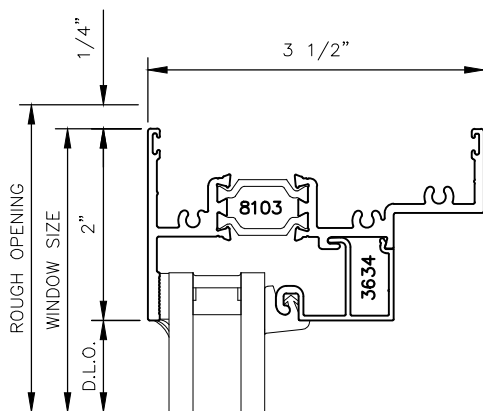

3527i SERIES WINDOWS

STANDARD FIXED CONFIGURATIONS

1