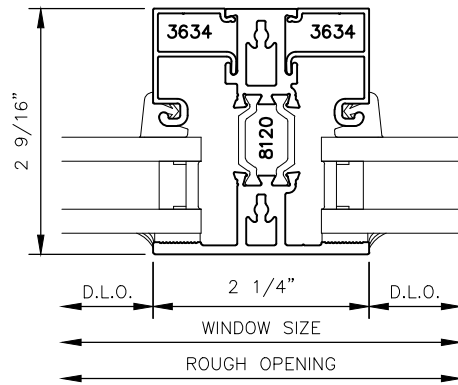

3527i SERIES WINDOWS

STANDARD FIXED CONFIGURATIONS

3

6

4

7

5