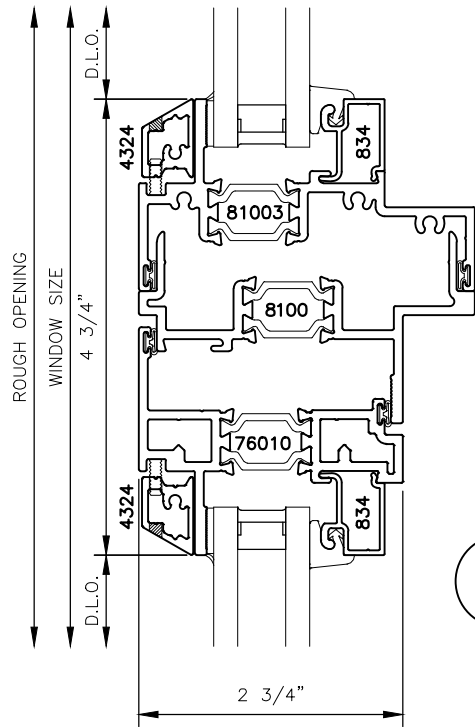

3527i-GO (Grid Option)

3 1/2" SERIES WINDOW STANDARD DETAILS

1

2

3527i-GO (Grid Option)

3 1/2" SERIES WINDOW STANDARD DETAILS

3

5