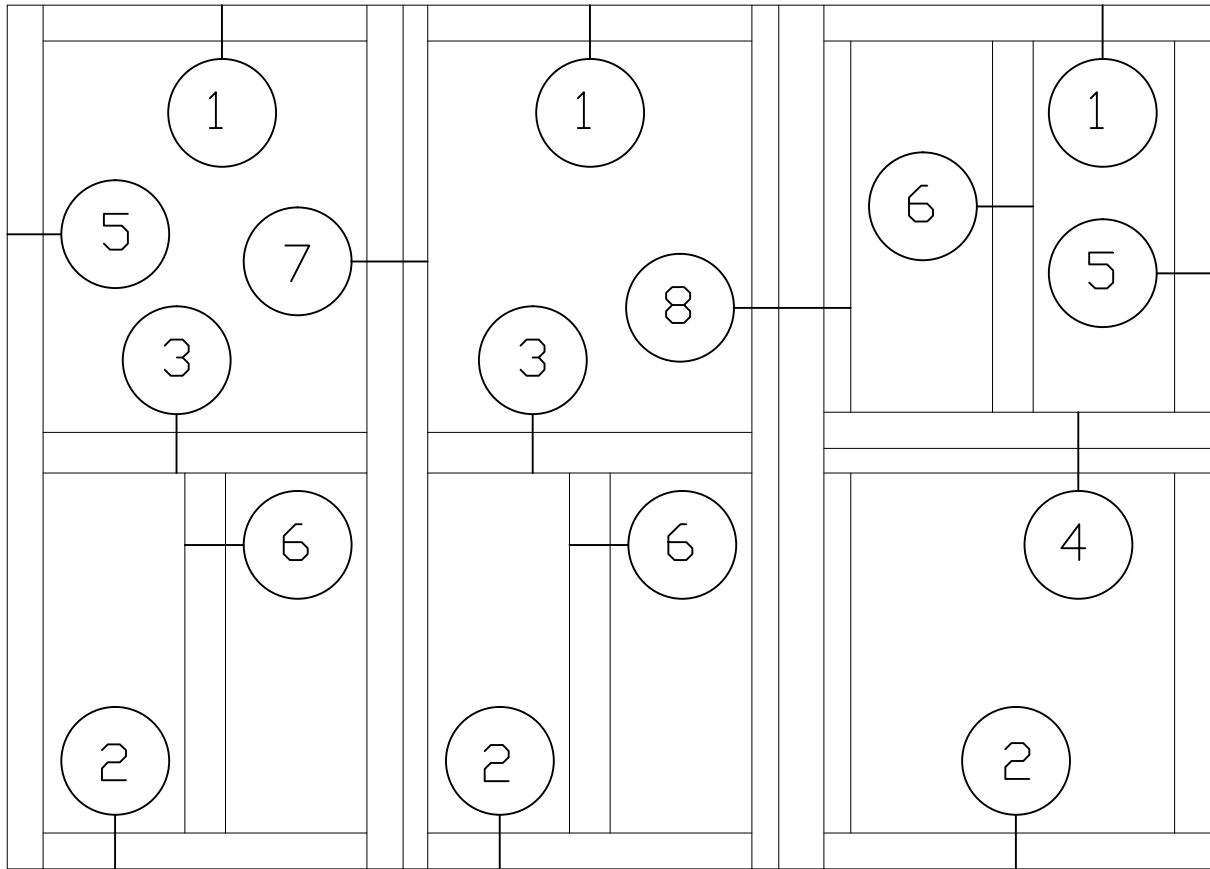

3527i SERIES WINDOWS

STANDARD FIXED CONFIGURATIONS

1