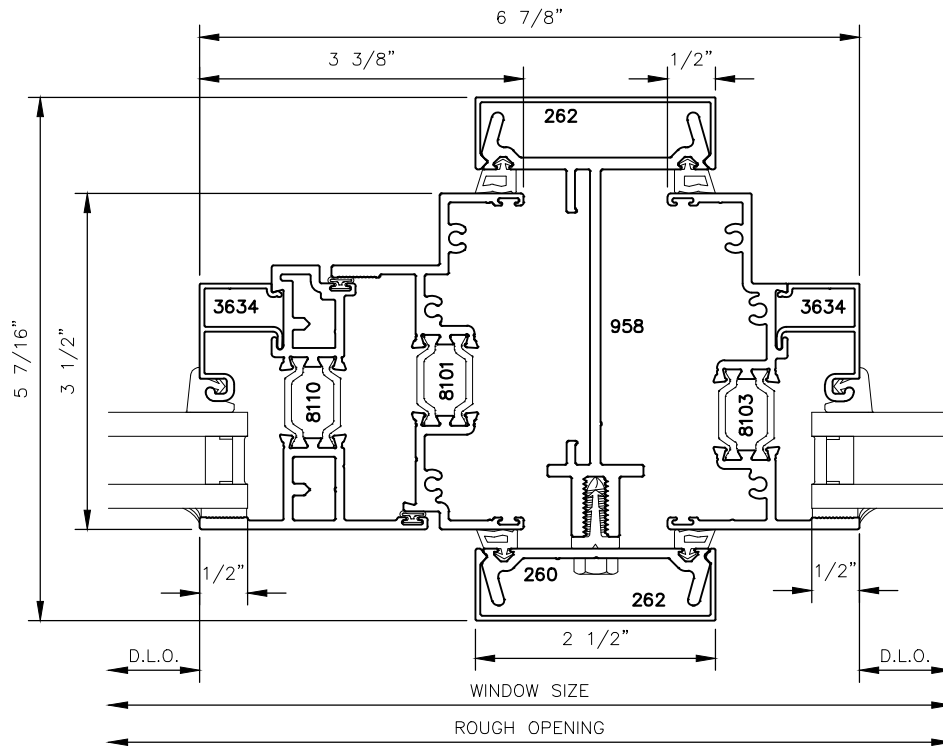

3527i SERIES WINDOWS

STANDARD CASEMENT CONFIGURATIONS