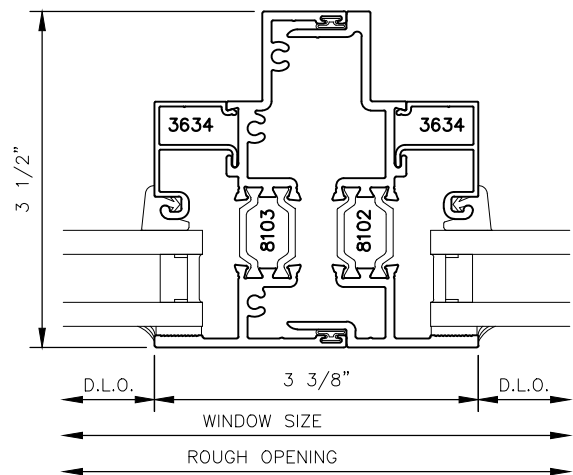

3527i SERIES WINDOWS

STANDARD FIXED CONFIGURATIONS

3

6

4

7

5