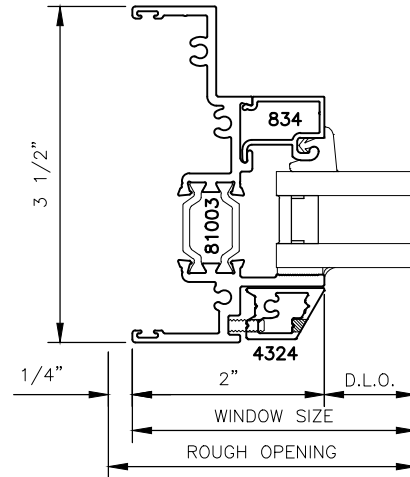

3527i-GO (Grid Option)

3 1/2" SERIES WINDOW STANDARD DETAILS

1

2

3527i-GO (Grid Option)

3 1/2" SERIES WINDOW STANDARD DETAILS

3

5