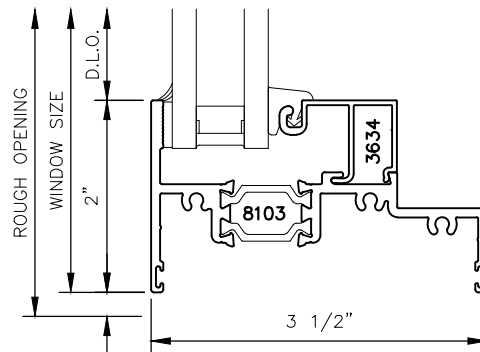

3527i SERIES WINDOWS

STANDARD FIXED CONFIGURATIONS

1

2