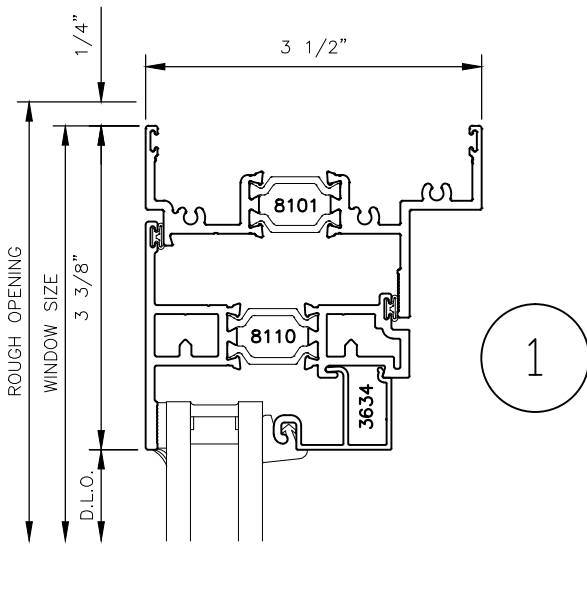

MANKO

3527i SERIES WINDOWS

STANDARD PROJECT OUT CONFIGURATIONS