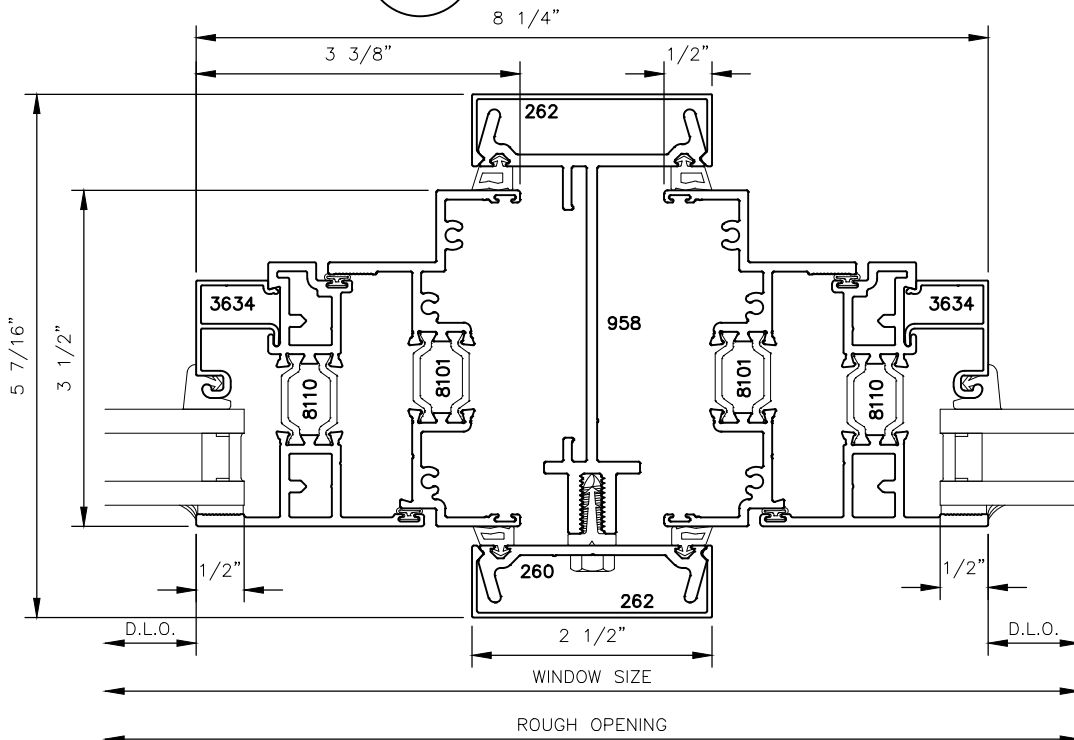

3527i SERIES WINDOWS

STANDARD CASEMENT CONFIGURATIONS

8

9