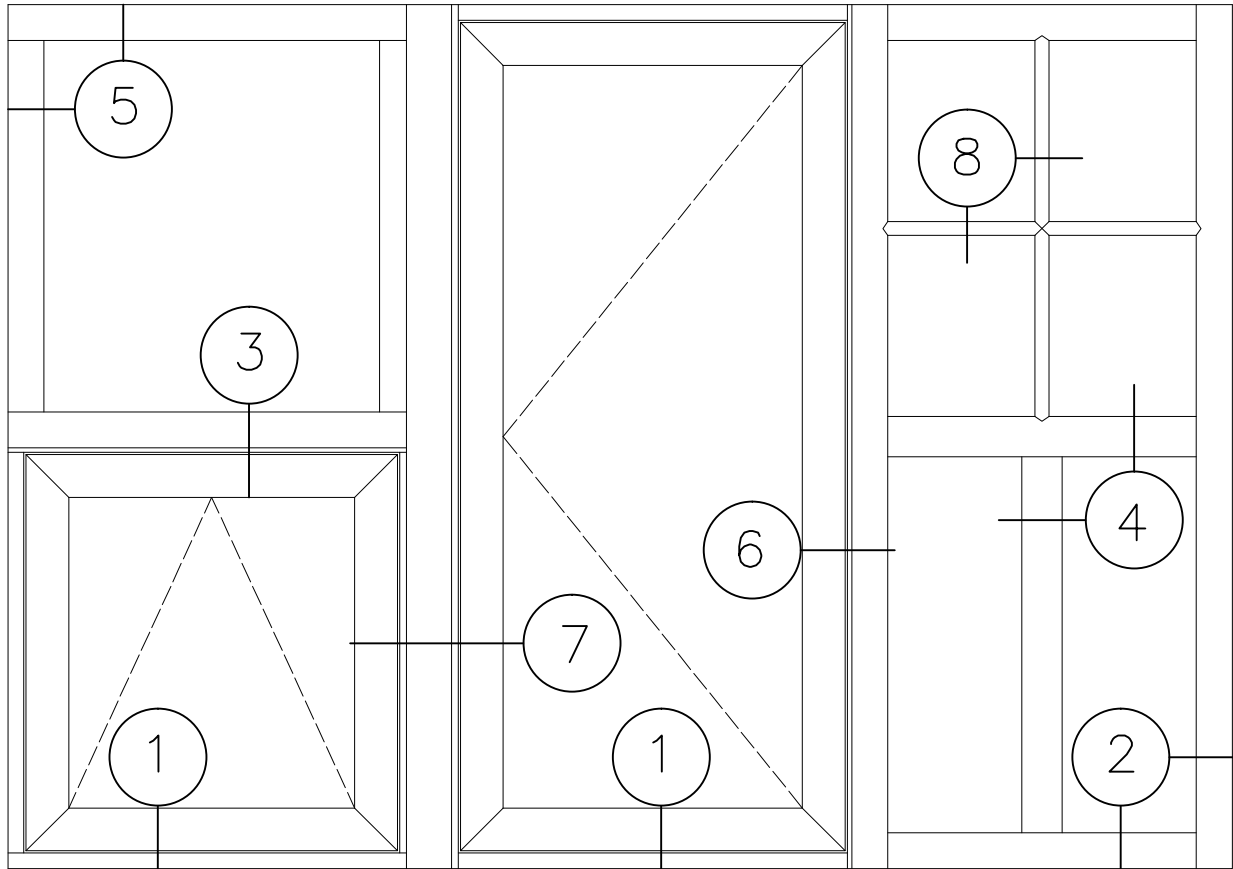

3527i-GO (Grid Option)

3 1/2" SERIES WINDOW STANDARD DETAILS

1

2

3527i-GO (Grid Option)

3 1/2" SERIES WINDOW STANDARD DETAILS

3

5