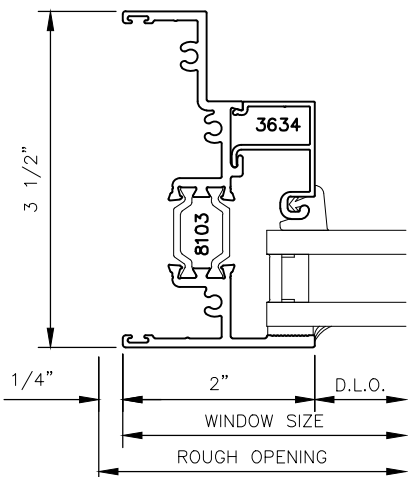

3527i SERIES WINDOWS

STANDARD FIXED CONFIGURATIONS

3

6

4

7

5