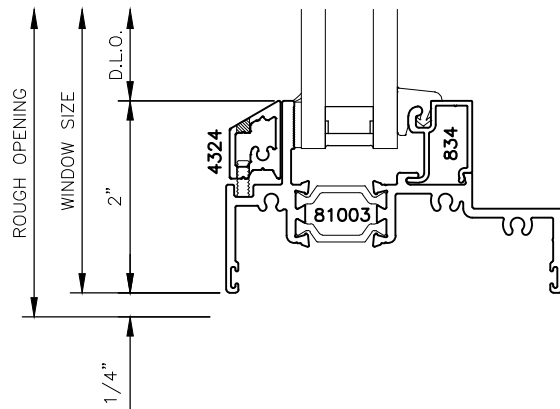

3527i-GO (Grid Option)

3 1/2" SERIES WINDOW STANDARD DETAILS

1

2

3527i-GO (Grid Option)

3 1/2" SERIES WINDOW STANDARD DETAILS

3

5