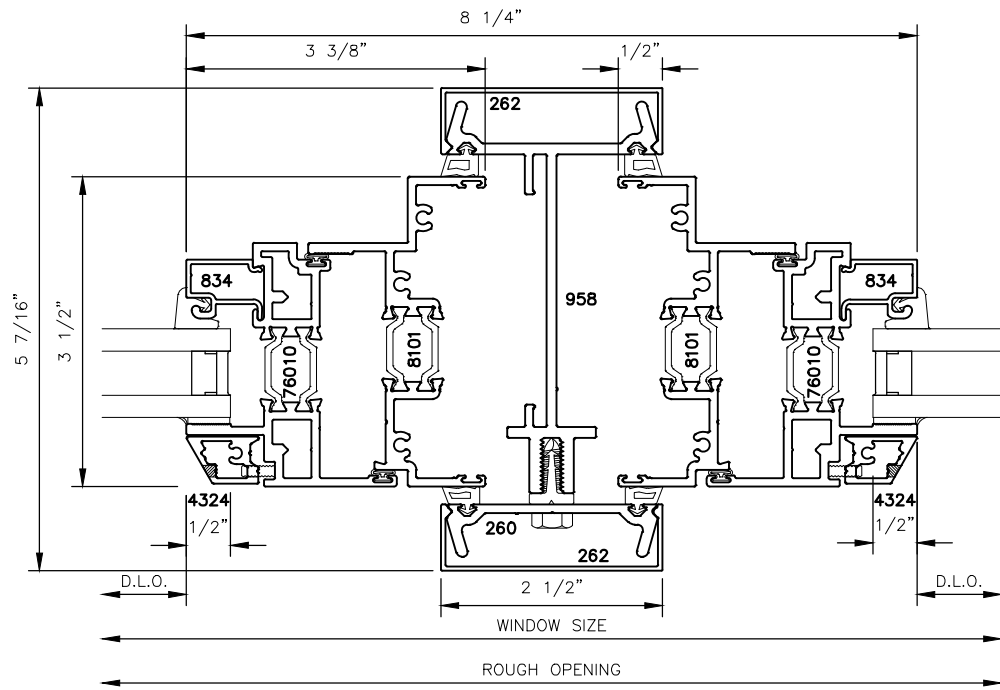

4

6

3527i-GO (Grid Option)

3 1/2" SERIES WINDOW

STANDARD DETAILS

7

8