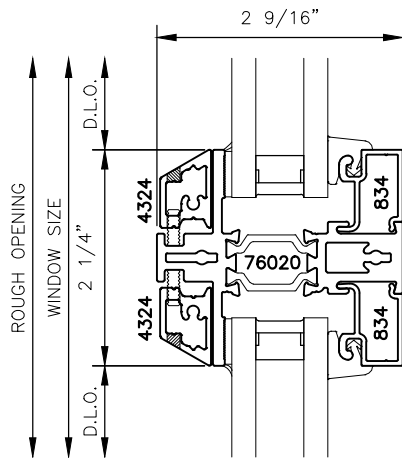

3527i-GO (Grid Option)

3 1/2" SERIES WINDOW STANDARD DETAILS

1

2

3527i-GO (Grid Option)

3 1/2" SERIES WINDOW STANDARD DETAILS

3

5