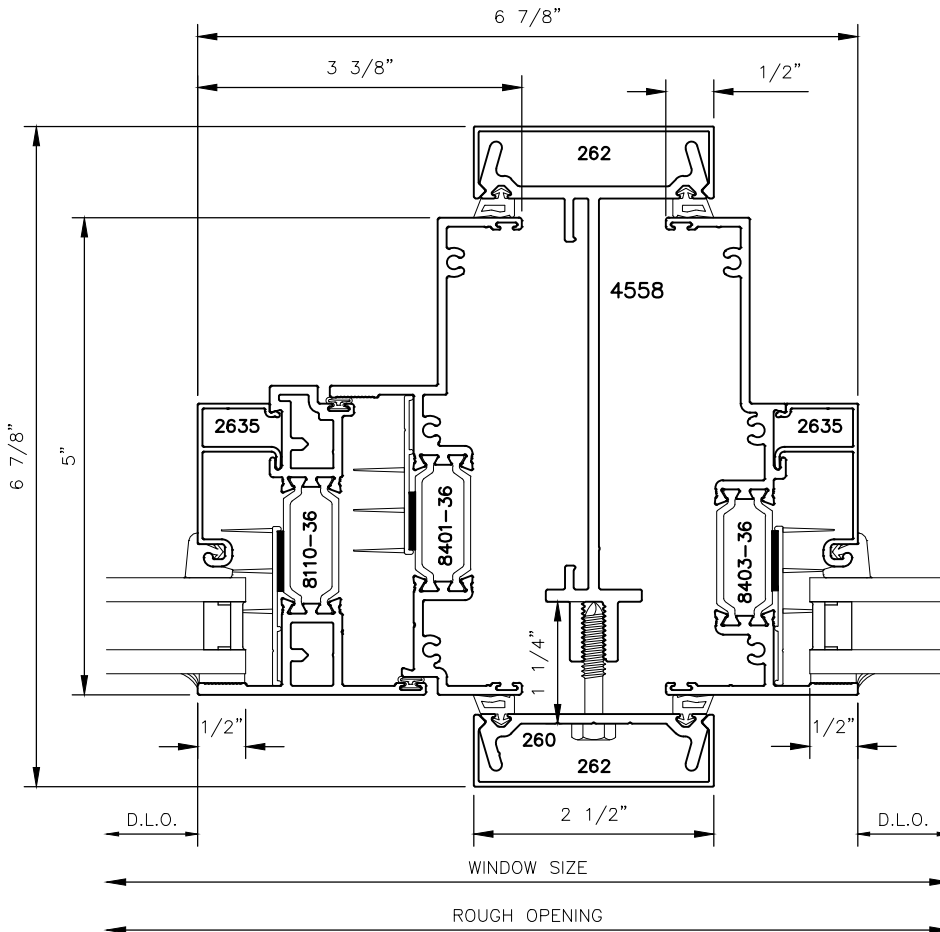

MANKO

5032xpt SERIES WINDOWS

STANDARD PROJECT OUT CONFIGURATIONS

5032xpt SERIES WINDOWS

STANDARD PROJECT OUT CONFIGURATIONS

5032xpt SERIES WINDOWS

STANDARD PROJECT OUT CONFIGURATIONS

7