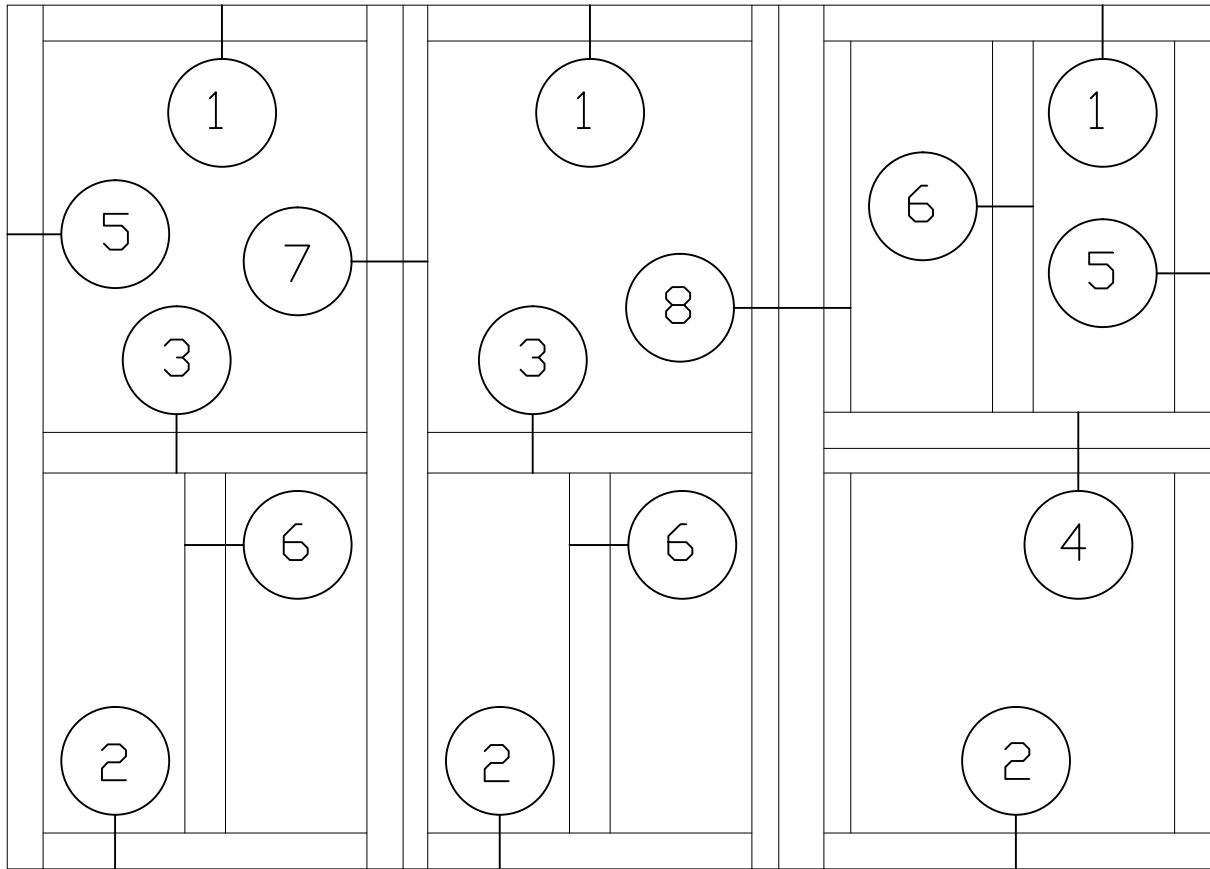

5032xpt SERIES WINDOWS

STANDARD FIXED CONFIGURATIONS

1