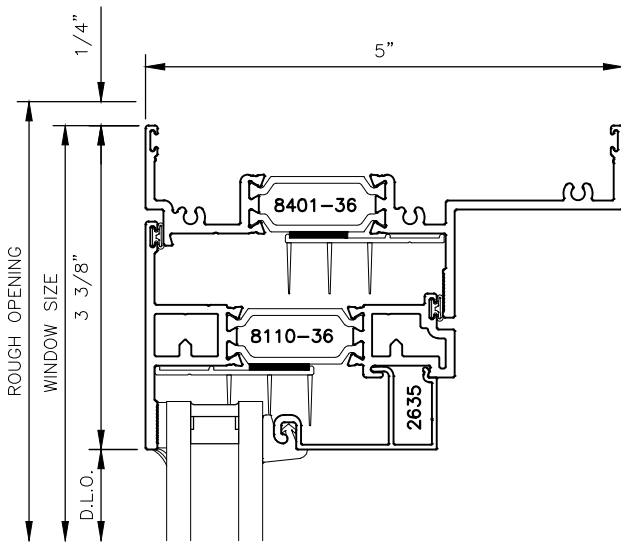

7

8

5032xpt SERIES WINDOWS

STANDARD PROJECT IN CONFIGURATIONS

MANKO

5032xpt SERIES WINDOWS STANDARD CASEMENT CONFIGURATIONS

1

2