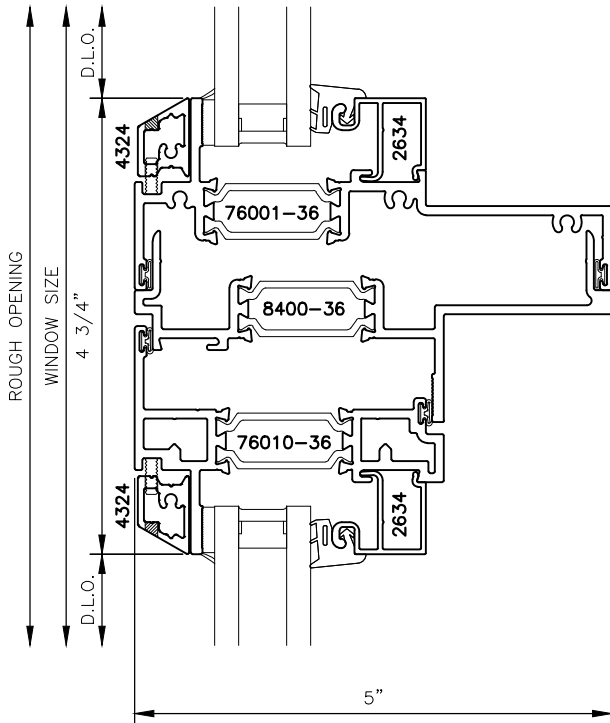

8

5032xpt-GO (Grid Option)

5" SERIES WINDOW STANDARD DETAILS

5032xpt-GO (Grid Option)

5" SERIES WINDOW STANDARD DETAILS

2

3

4

5032xpt-GO (Grid Option)

5" SERIES WINDOW STANDARD DETAILS

5

6

5032xpt-GO (Grid Option)

5" SERIES WINDOW STANDARD DETAILS

7

8