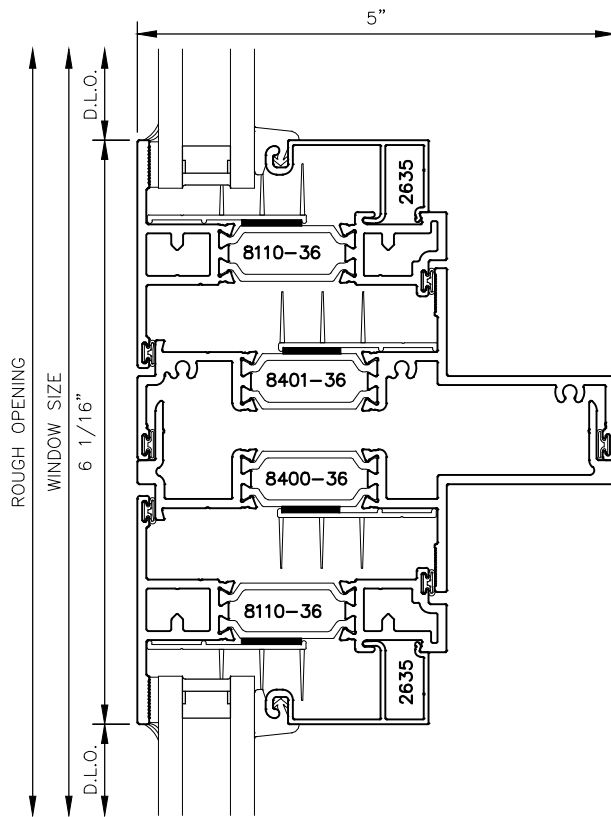

MANKO

5032xpt SERIES WINDOWS

STANDARD PROJECT OUT CONFIGURATIONS

5032xpt SERIES WINDOWS

STANDARD PROJECT OUT CONFIGURATIONS

5032xpt SERIES WINDOWS

STANDARD PROJECT OUT CONFIGURATIONS

7