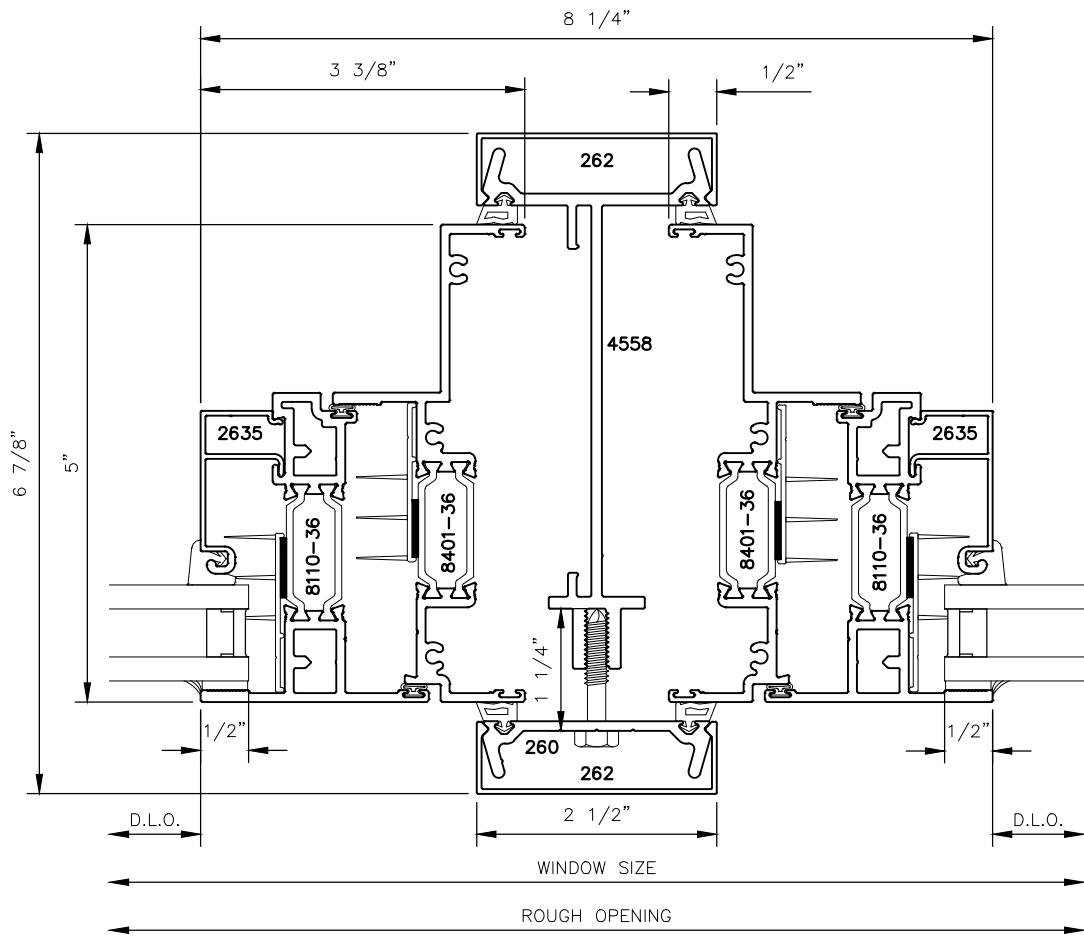

5032xpt SERIES WINDOWS

STANDARD PROJECT OUT CONFIGURATIONS

9