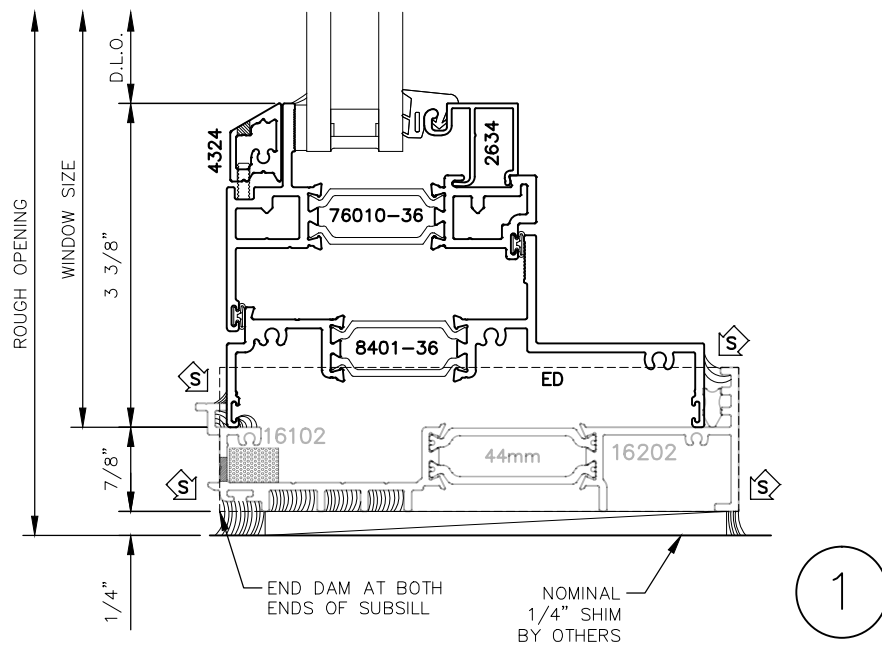

5032xpt SERIES WINDOWS

STANDARD CASEMENT CONFIGURATIONS

3

5

4

6

5032xpt SERIES WINDOWS

STANDARD CASEMENT CONFIGURATIONS

8

5032xpt-GO (Grid Option)

5" SERIES WINDOW STANDARD DETAILS

5032xpt-GO (Grid Option)

5" SERIES WINDOW STANDARD DETAILS

2

3

4