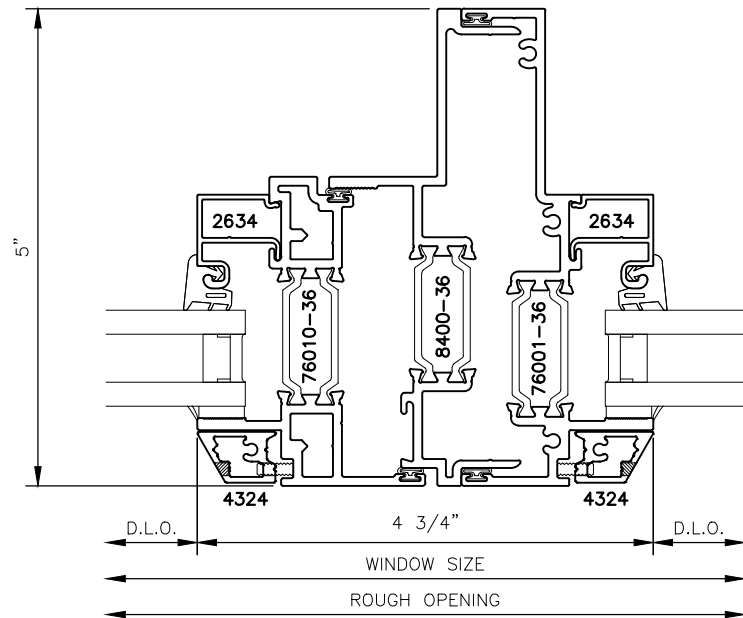

8

5032xpt-GO (Grid Option)

5" SERIES WINDOW STANDARD DETAILS

5032xpt-GO (Grid Option)

5" SERIES WINDOW STANDARD DETAILS

2

3

4

5032xpt-GO (Grid Option)

5" SERIES WINDOW STANDARD DETAILS

5

6

5032xpt-GO (Grid Option)

5" SERIES WINDOW STANDARD DETAILS

7

8