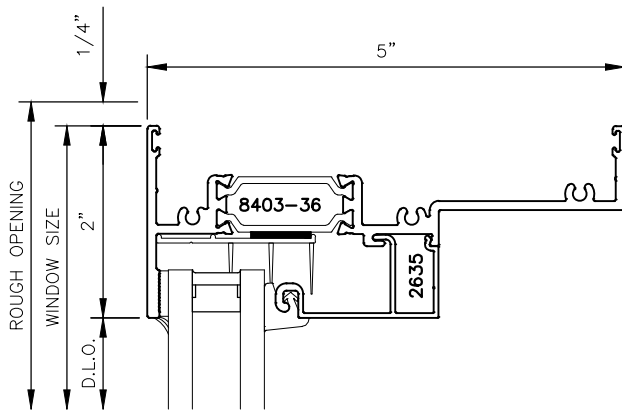

5032xpt SERIES WINDOWS

STANDARD FIXED CONFIGURATIONS

1