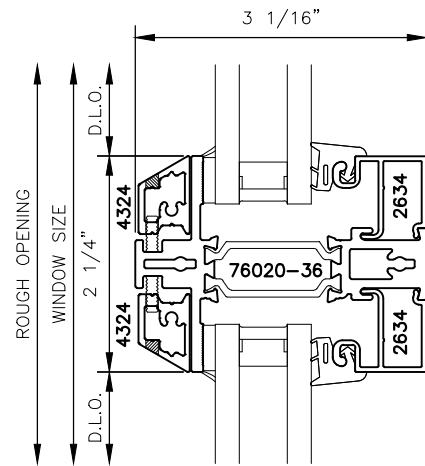

8

5032xpt-GO (Grid Option)

5" SERIES WINDOW STANDARD DETAILS

5032xpt-GO (Grid Option)

5" SERIES WINDOW STANDARD DETAILS

2

3

4

5032xpt-GO (Grid Option)

5" SERIES WINDOW STANDARD DETAILS

5

6

5032xpt-GO (Grid Option)

5" SERIES WINDOW STANDARD DETAILS

7

8