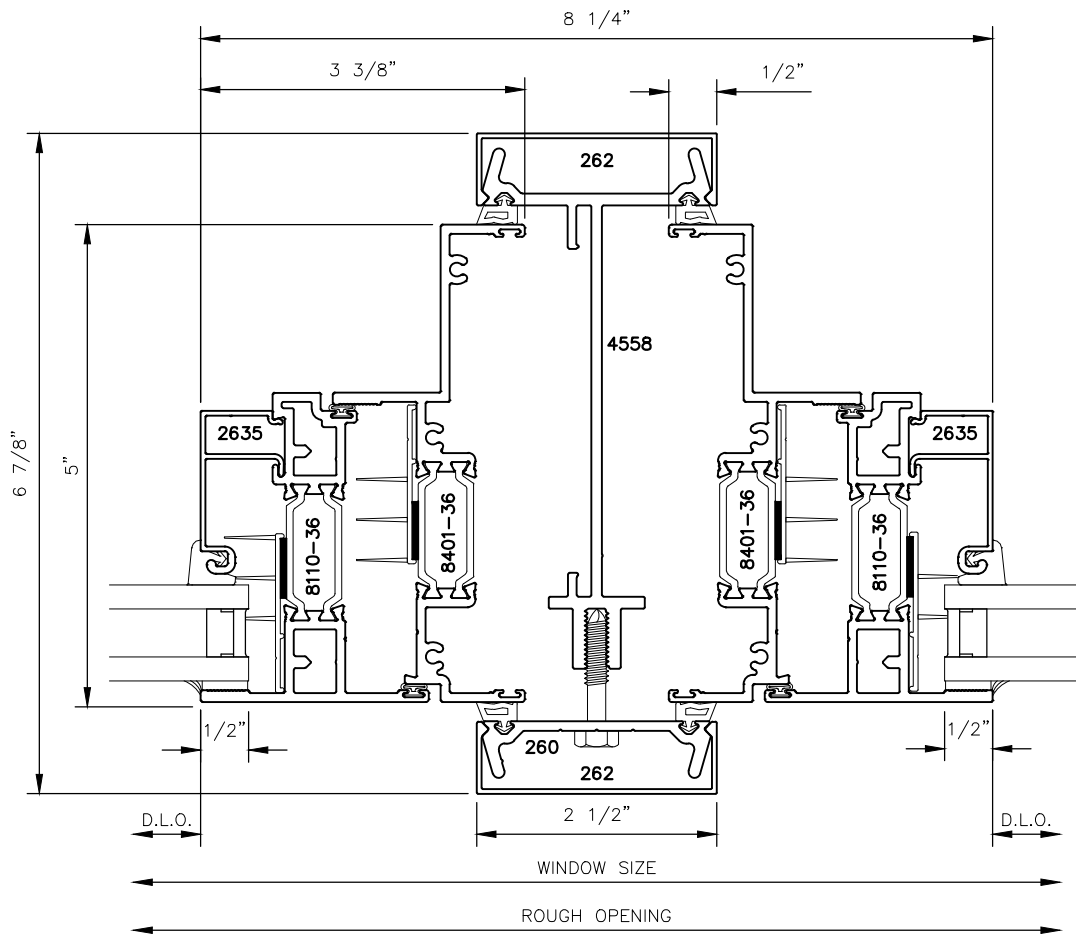

5032xpt SERIES WINDOWS

STANDARD CASEMENT CONFIGURATIONS

3

5

4

6

5032xpt SERIES WINDOWS

STANDARD CASEMENT CONFIGURATIONS

8

5032xpt-GO (Grid Option)

5" SERIES WINDOW STANDARD DETAILS

5032xpt-GO (Grid Option)

5" SERIES WINDOW STANDARD DETAILS

2

3

4