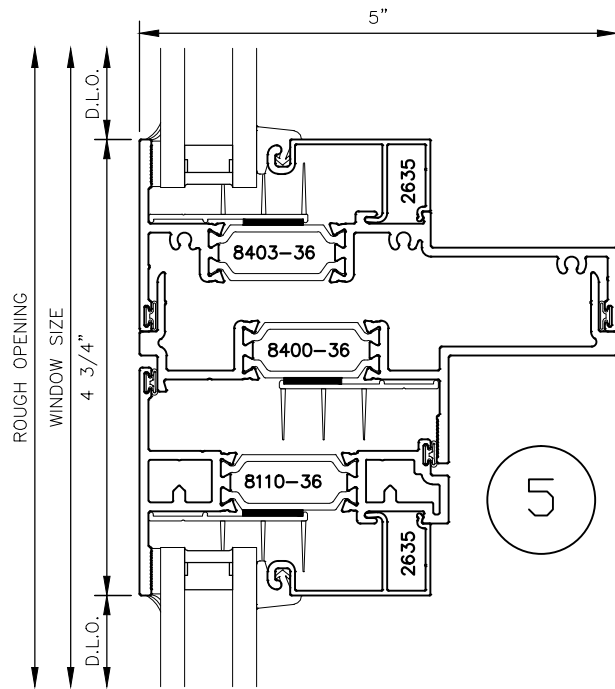

MANKO

5032xpt SERIES WINDOWS

STANDARD PROJECT OUT CONFIGURATIONS

5032xpt SERIES WINDOWS

STANDARD PROJECT OUT CONFIGURATIONS

5032xpt SERIES WINDOWS

STANDARD PROJECT OUT CONFIGURATIONS

7