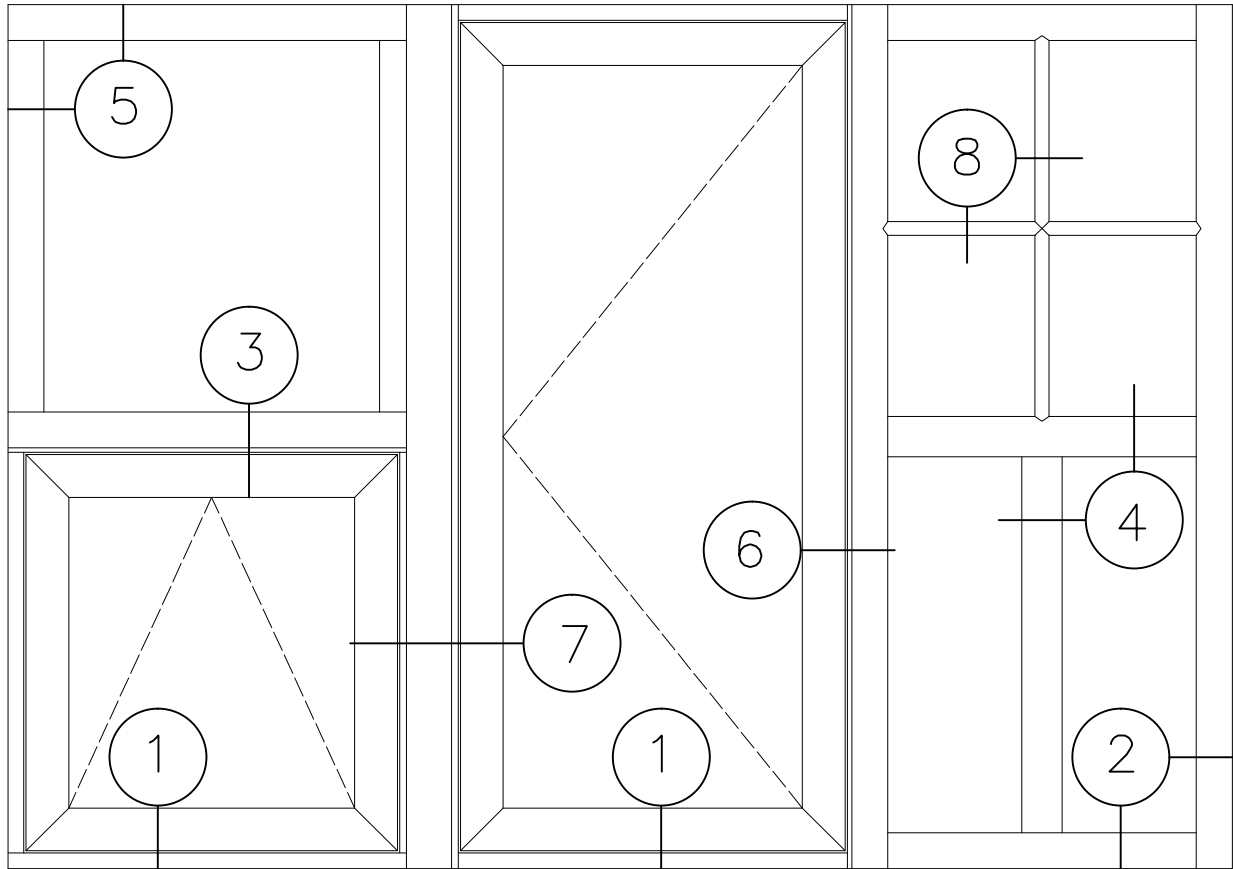

5032xpt SERIES WINDOWS

STANDARD CASEMENT CONFIGURATIONS

3

5

4

6

5032xpt SERIES WINDOWS

STANDARD CASEMENT CONFIGURATIONS

8

5032xpt-GO (Grid Option)

5" SERIES WINDOW STANDARD DETAILS

5032xpt-GO (Grid Option)

5" SERIES WINDOW STANDARD DETAILS

2

3

4