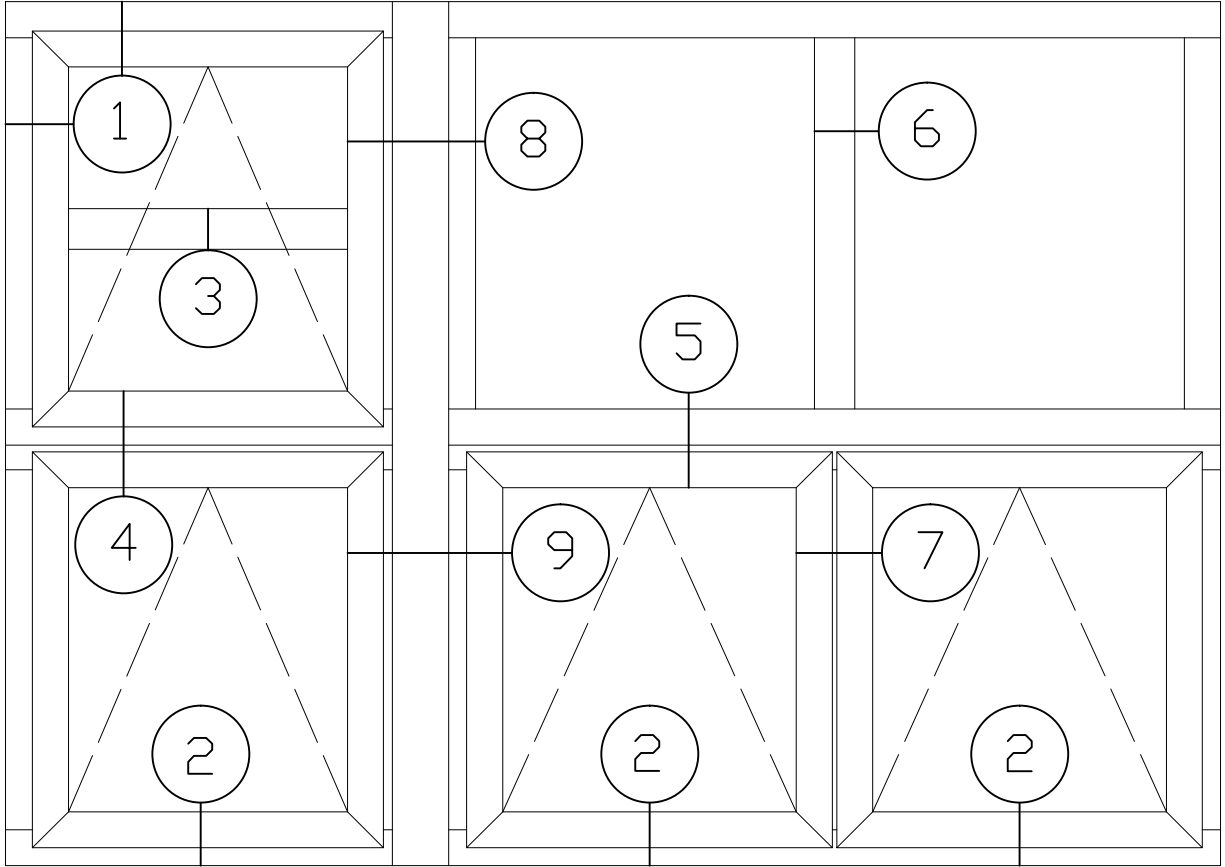

MANKO

5032xpt SERIES WINDOWS

STANDARD PROJECT OUT CONFIGURATIONS