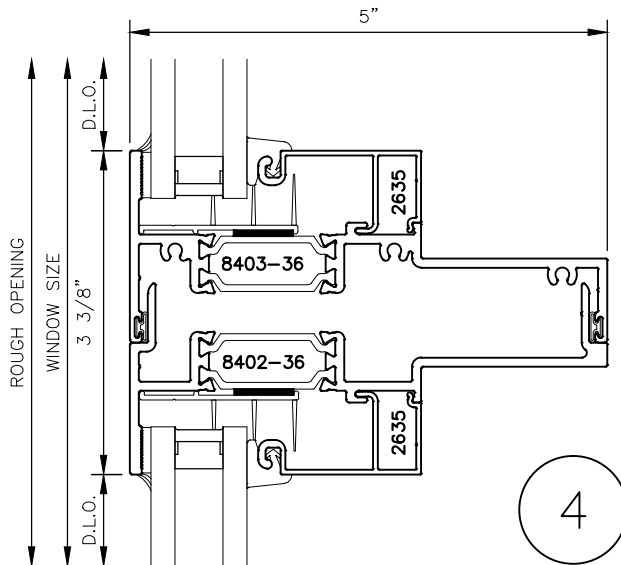

5032xpt SERIES WINDOWS

STANDARD FIXED CONFIGURATIONS