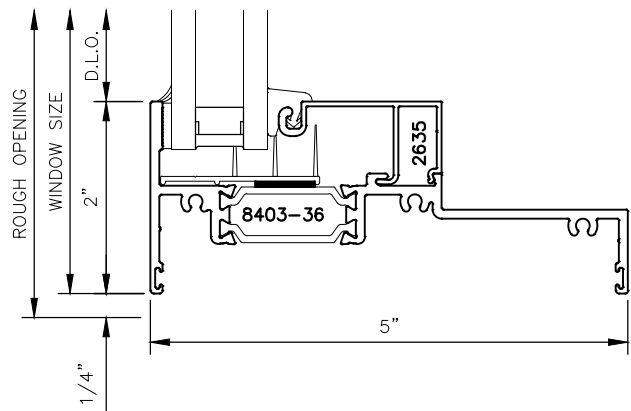

5032xpt SERIES WINDOWS

STANDARD FIXED CONFIGURATIONS

1

2