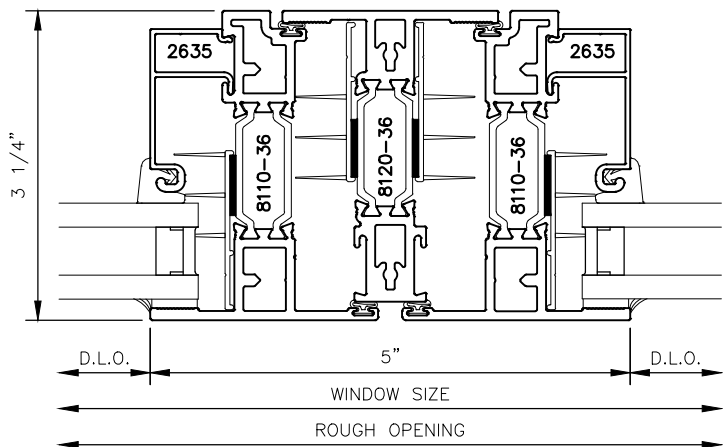

5032xpt SERIES WINDOWS

STANDARD CASEMENT CONFIGURATIONS

3

5

4

6

5032xpt SERIES WINDOWS

STANDARD CASEMENT CONFIGURATIONS

8

5032xpt-GO (Grid Option)

5" SERIES WINDOW STANDARD DETAILS

5032xpt-GO (Grid Option)

5" SERIES WINDOW STANDARD DETAILS

2

3

4