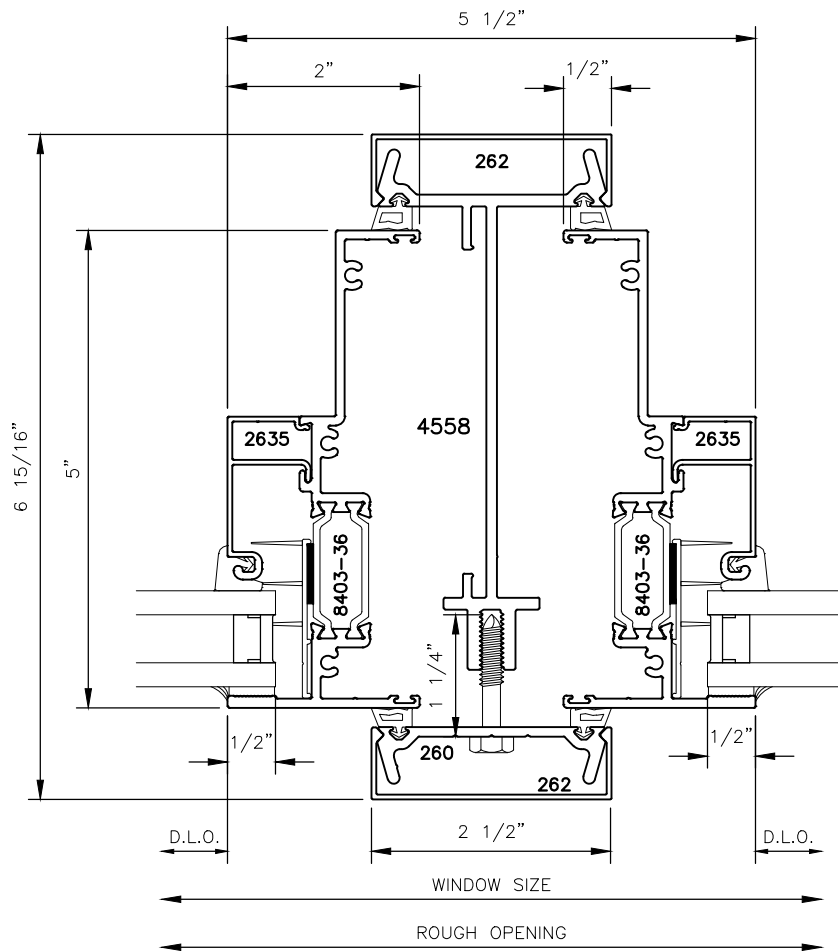

MANKO

5032xpt SERIES WINDOWS

STANDARD PROJECT OUT CONFIGURATIONS

5032xpt SERIES WINDOWS

STANDARD PROJECT OUT CONFIGURATIONS

5032xpt SERIES WINDOWS

STANDARD PROJECT OUT CONFIGURATIONS

7