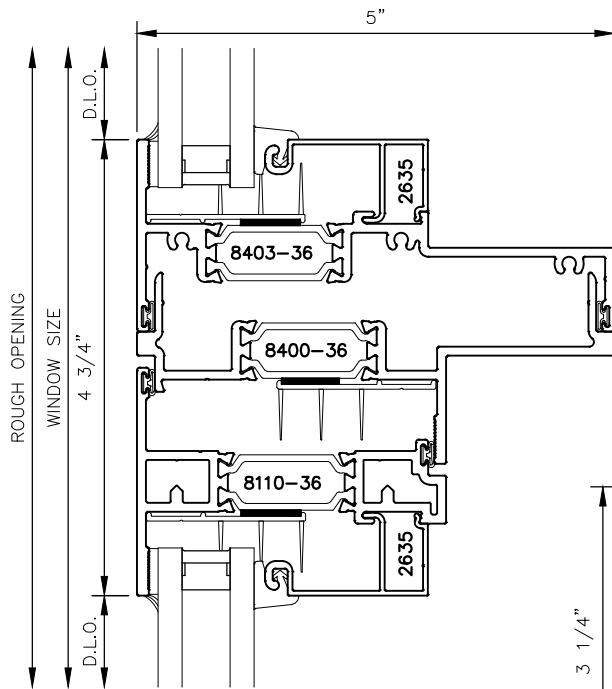

5032xpt SERIES WINDOWS

STANDARD CASEMENT CONFIGURATIONS

3

5

4

6

5032xpt SERIES WINDOWS

STANDARD CASEMENT CONFIGURATIONS

8

5032xpt-GO (Grid Option)

5" SERIES WINDOW STANDARD DETAILS

5032xpt-GO (Grid Option)

5" SERIES WINDOW STANDARD DETAILS

2

3

4