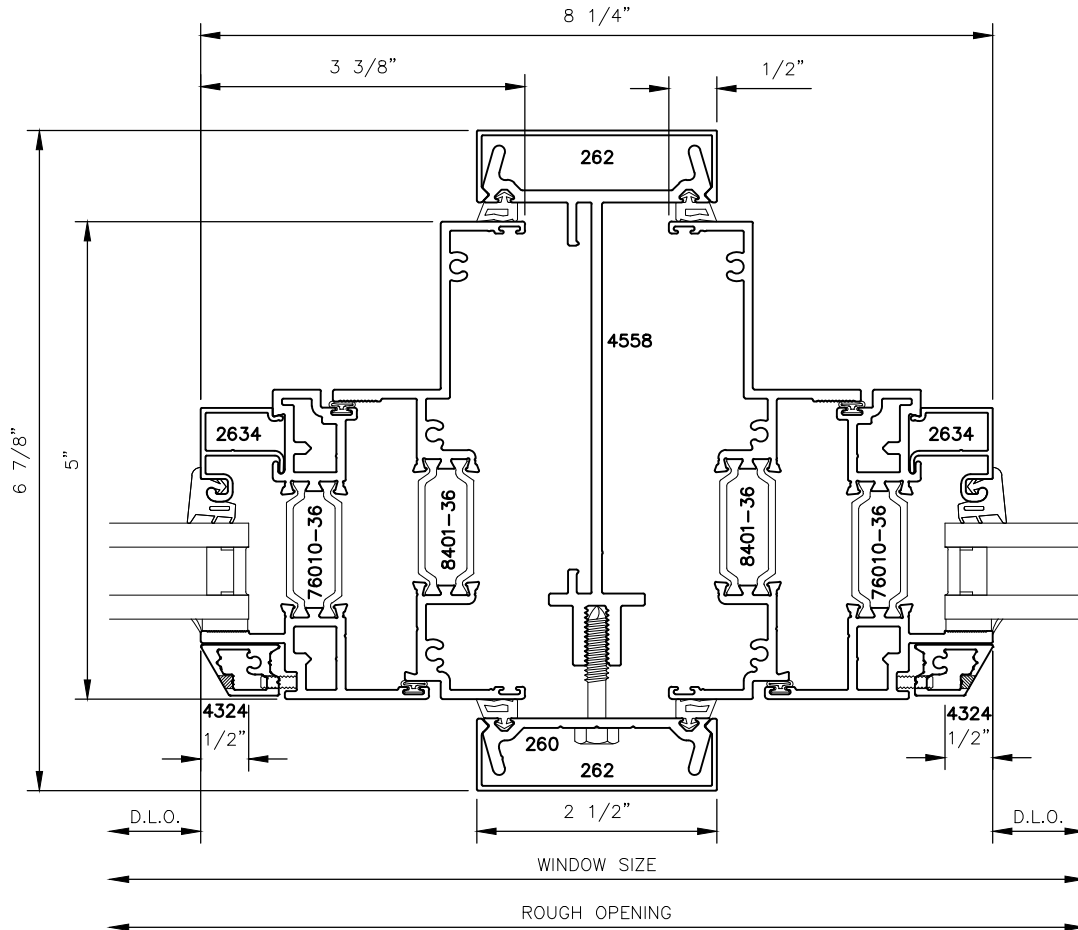

8

5032xpt-GO (Grid Option)

5" SERIES WINDOW STANDARD DETAILS

5032xpt-GO (Grid Option)

5" SERIES WINDOW STANDARD DETAILS

2

3

4

5032xpt-GO (Grid Option)

5" SERIES WINDOW STANDARD DETAILS

5

6

5032xpt-GO (Grid Option)

5" SERIES WINDOW STANDARD DETAILS

7

8