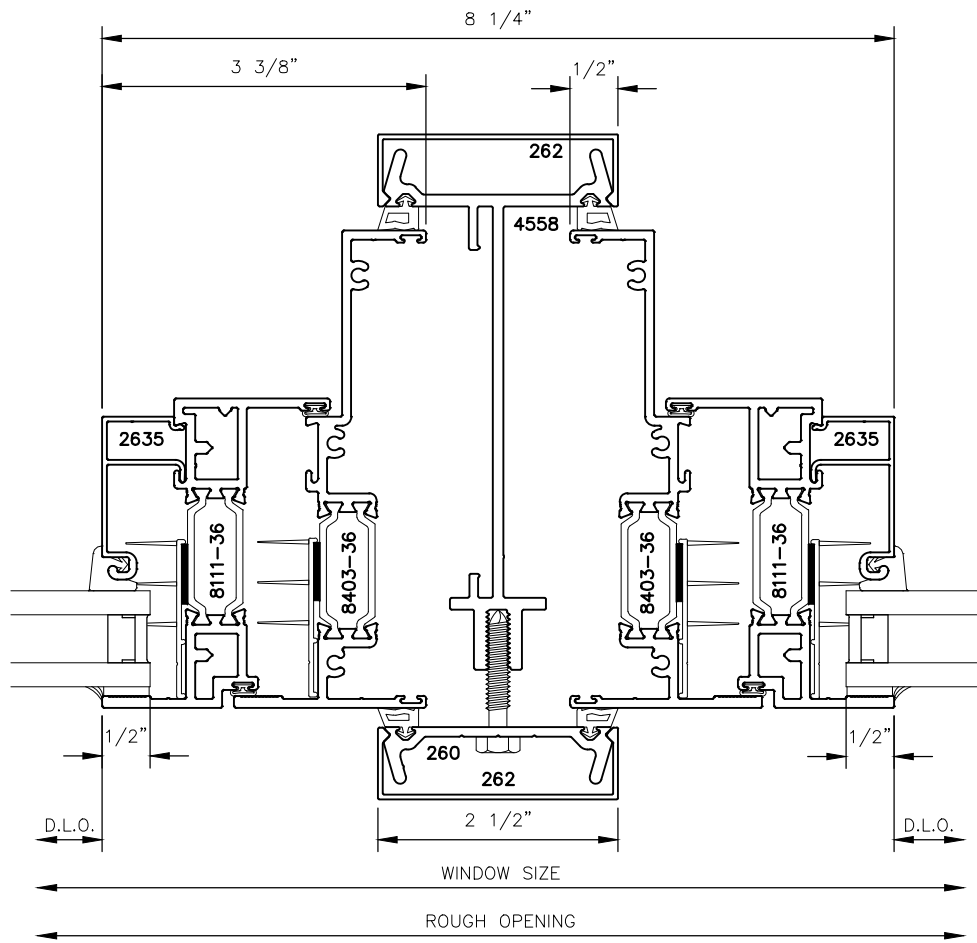

7

8

5032xpt SERIES WINDOWS

STANDARD PROJECT IN CONFIGURATIONS

MANKO

5032xpt SERIES WINDOWS STANDARD CASEMENT CONFIGURATIONS

1

2