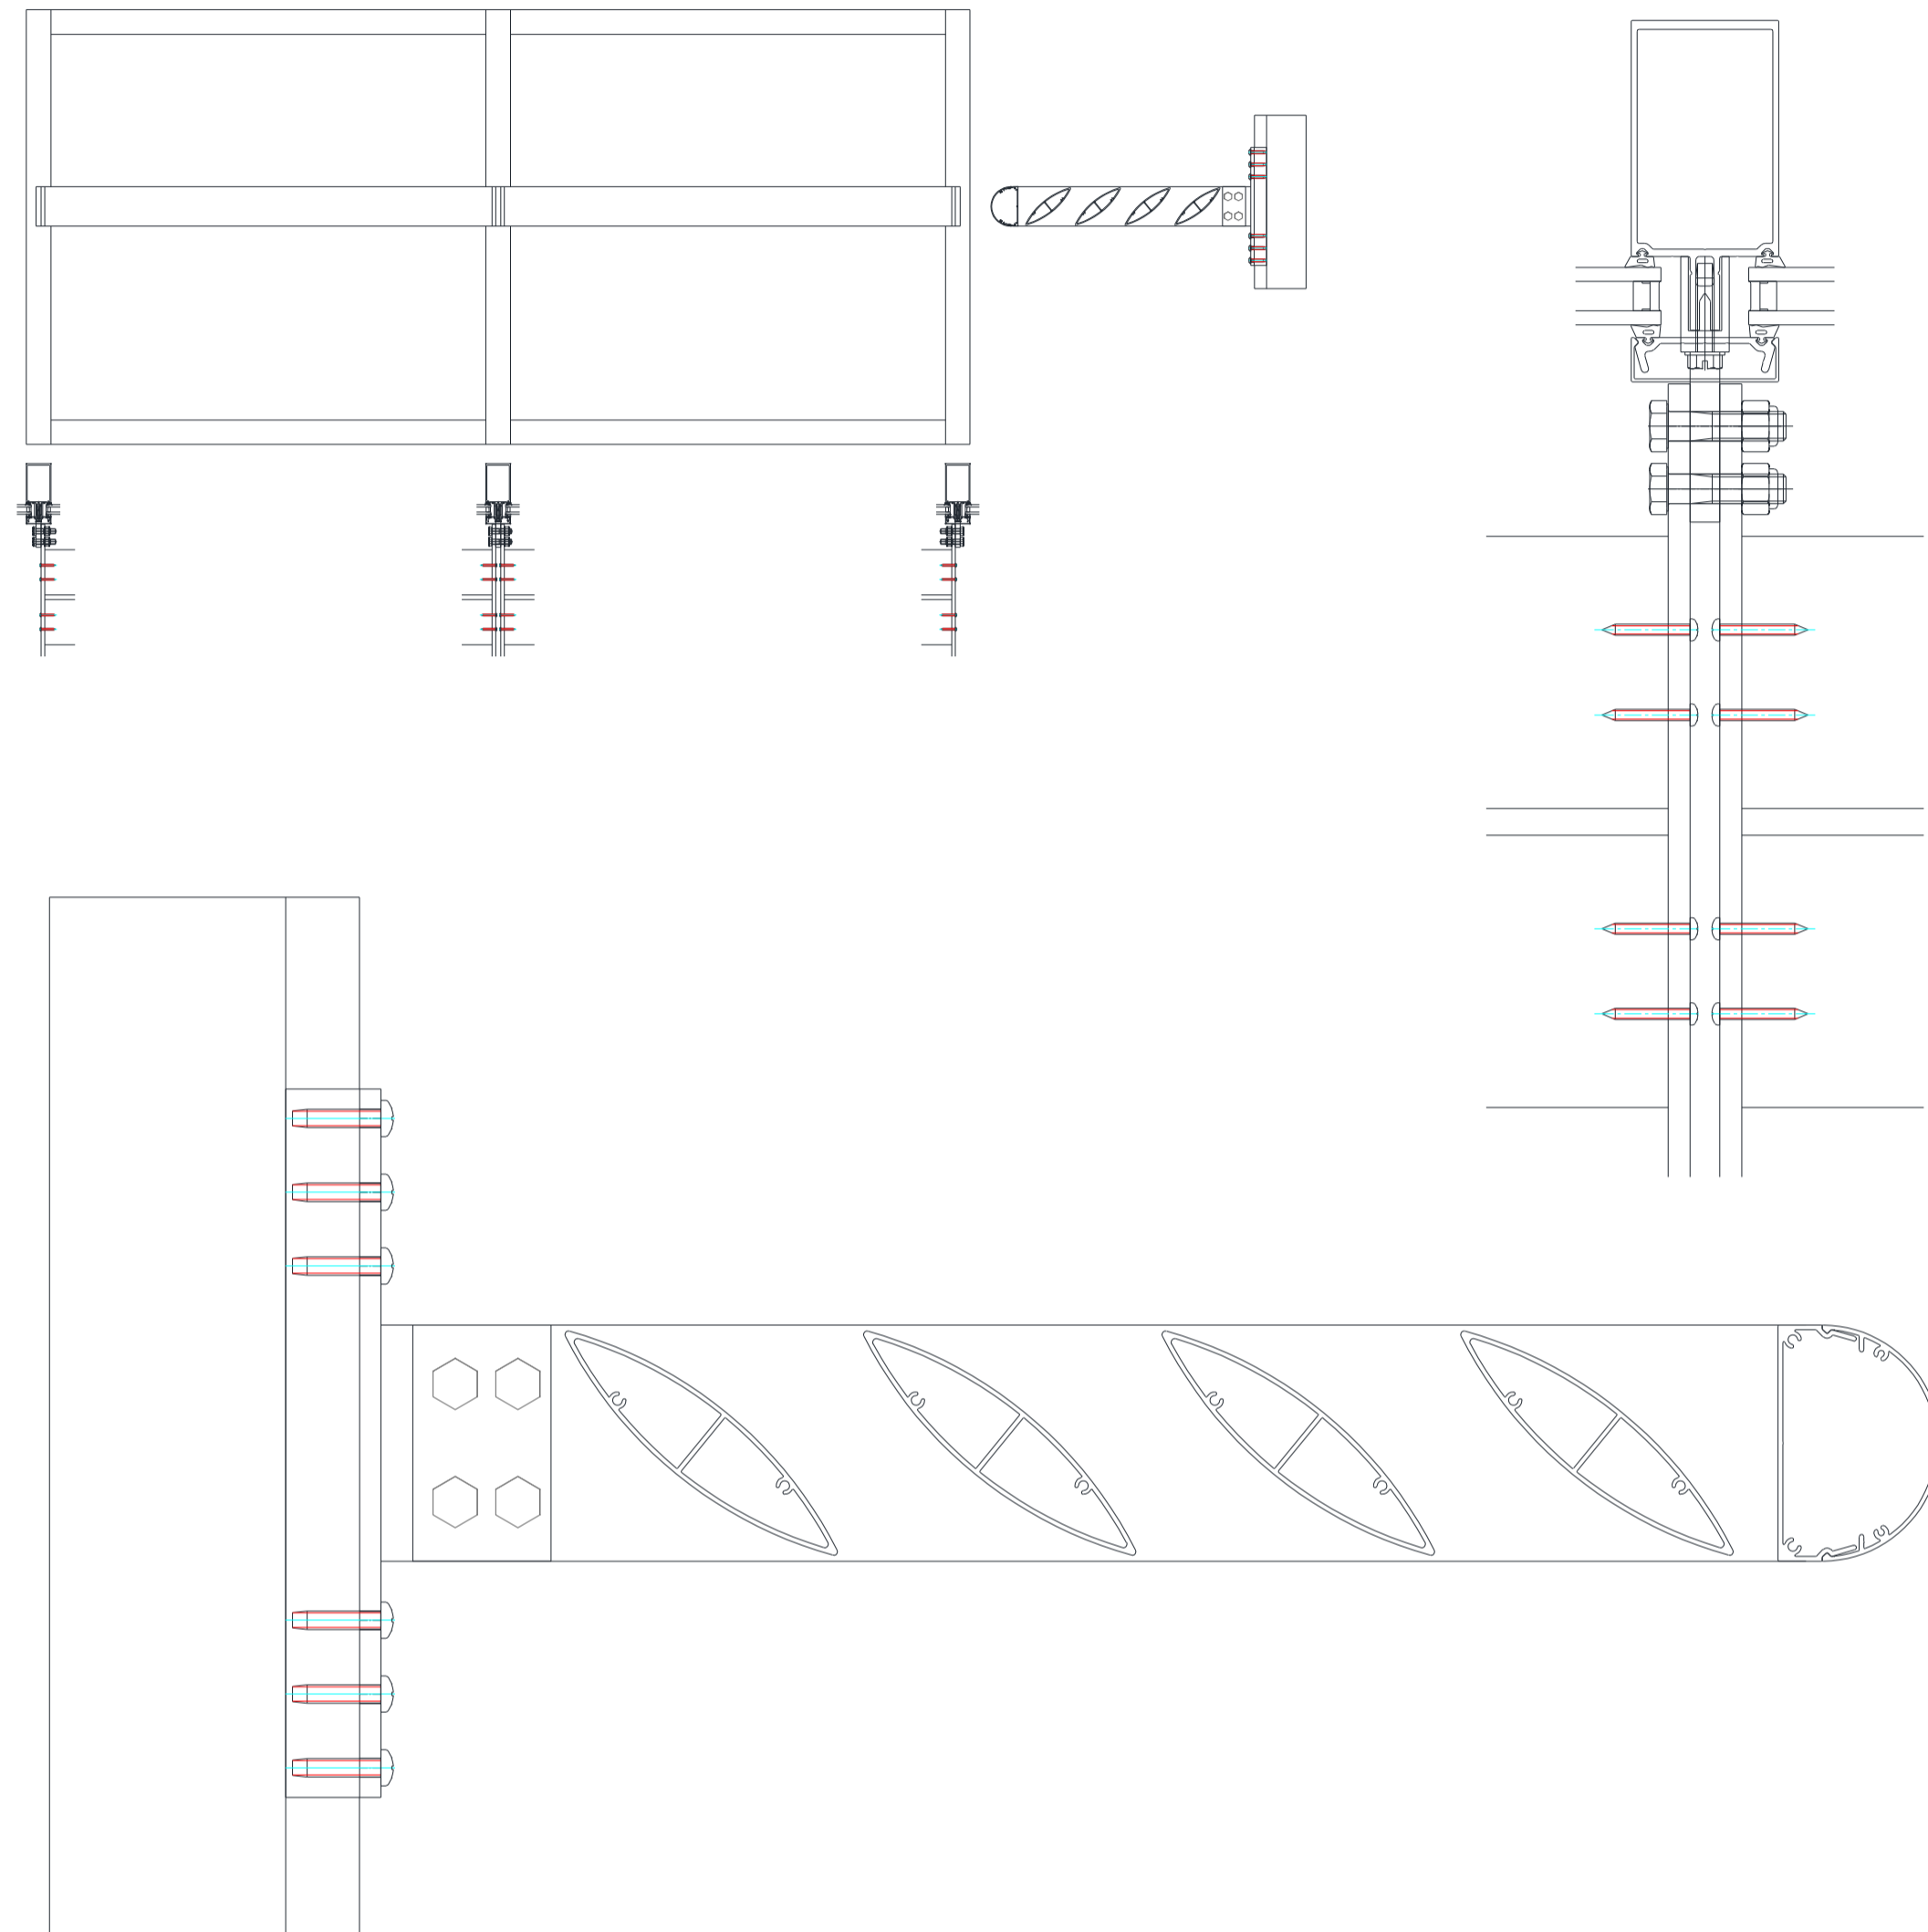

# 250 Series Curtain Wall

Shown with 26" radius outrigger, airfoil blades, and radius fascia.