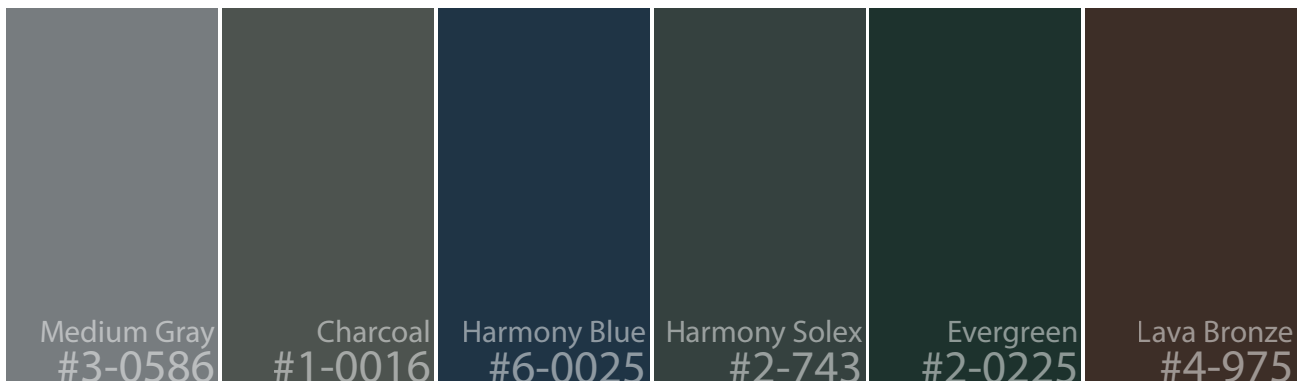

Des Moines, IA

Manhattan, KS

Aurora, CO

Standard Architectural Colors

Stock Colors

Standard Colors (Not Stocked)²

¹ | All colors shown as viewed through 1/4" clear glass. Color may vary based on viewing screen. Physical samples recommended.