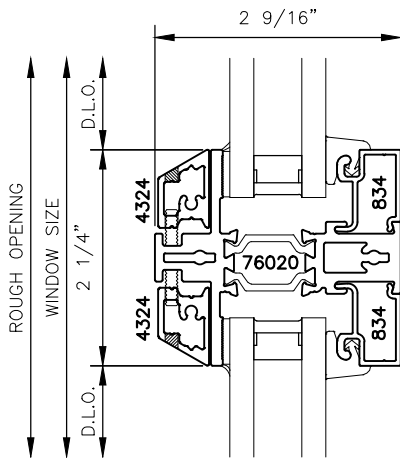

3527i-GO (Grid Option)

3 1/2" SERIES WINDOW STANDARD DETAILS

1

2

3527i-GO (Grid Option)

3 1/2" SERIES WINDOW STANDARD DETAILS

3

5

4

6

3527i-GO (Grid Option)

3 1/2" SERIES WINDOW

STANDARD DETAILS

7

8