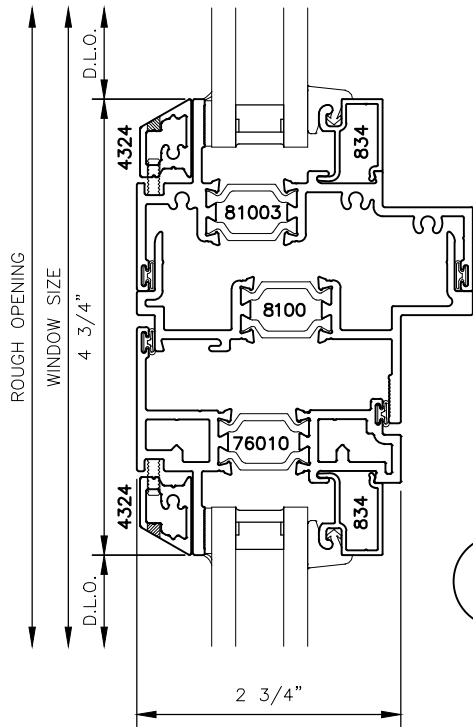

3527i-GO (Grid Option)

3 1/2" SERIES WINDOW STANDARD DETAILS

1

2

3527i-GO (Grid Option)

3 1/2" SERIES WINDOW STANDARD DETAILS

3

5

4

6

3527i-GO (Grid Option)

3 1/2" SERIES WINDOW

STANDARD DETAILS

7

8