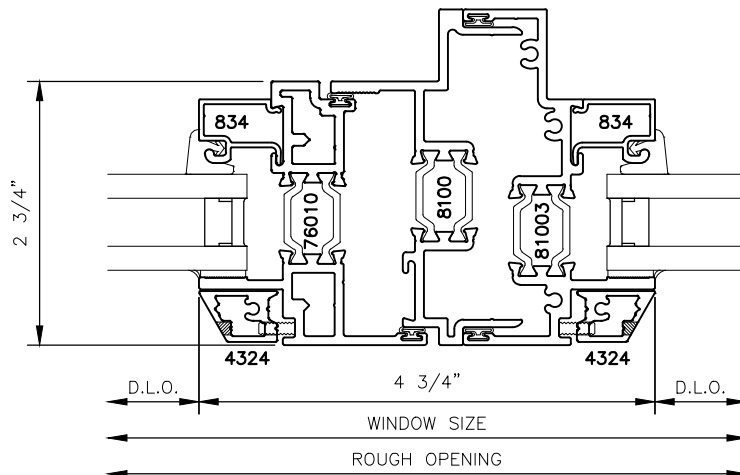

3527i-GO (Grid Option)

3 1/2" SERIES WINDOW STANDARD DETAILS

1

2

3527i-GO (Grid Option)

3 1/2" SERIES WINDOW STANDARD DETAILS

3

5

4

6

3527i-GO (Grid Option)

3 1/2" SERIES WINDOW

STANDARD DETAILS

7

8