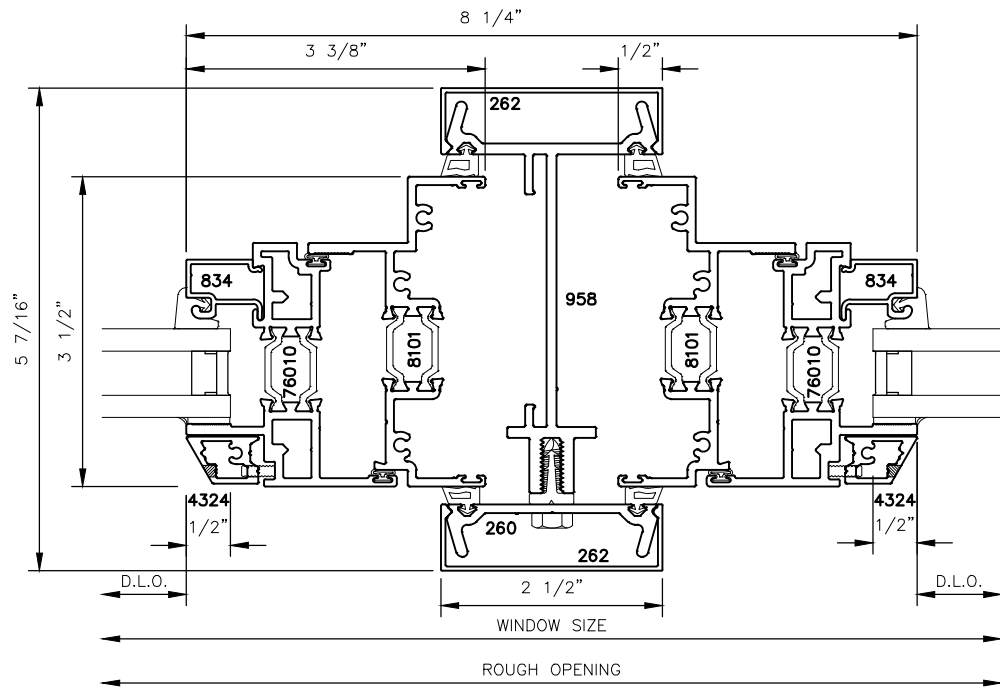

3527i-GO (Grid Option)

3 1/2" SERIES WINDOW STANDARD DETAILS

1

2

3527i-GO (Grid Option)

3 1/2" SERIES WINDOW STANDARD DETAILS

3

5

4

6

3527i-GO (Grid Option)

3 1/2" SERIES WINDOW

STANDARD DETAILS

7

8