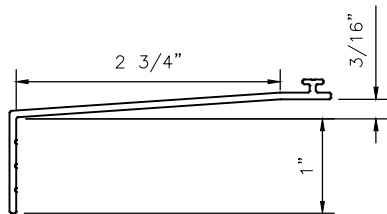

MANKO

**4032xpt
SERIES**

**4" SERIES PROJECTED & FIXED
WINDOW SYSTEM
SILL WITH EXTENSIONS DETAILS**

87050

1650

1651

1652

1653