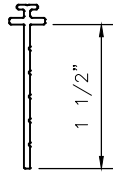

MANKO

**4032xpt
SERIES**

**4" SERIES PROJECTED & FIXED
WINDOW SYSTEM
SILL WITH EXTENSIONS DETAILS**

87050

1650

1651

1652

1653