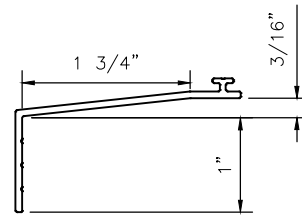

MANKO

**4032xpt
SERIES**

**4" SERIES PROJECTED & FIXED
WINDOW SYSTEM
SILL WITH EXTENSIONS DETAILS**

87050

1650

1651

1652

1653