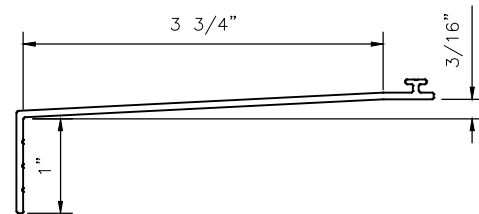

MANKO

**4032xpt
SERIES**

**4" SERIES PROJECTED & FIXED
WINDOW SYSTEM
SILL WITH EXTENSIONS DETAILS**

87050

1650

1651

1652

1653