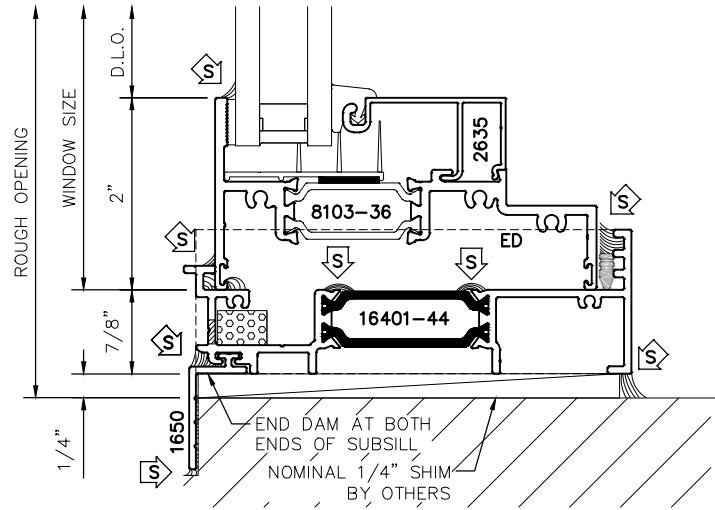

MANKO

**4032xpt
SERIES**

**4" SERIES PROJECTED & FIXED
WINDOW SYSTEM
SILL WITH EXTENSIONS DETAILS**

87050

1650

1651

1652

1653