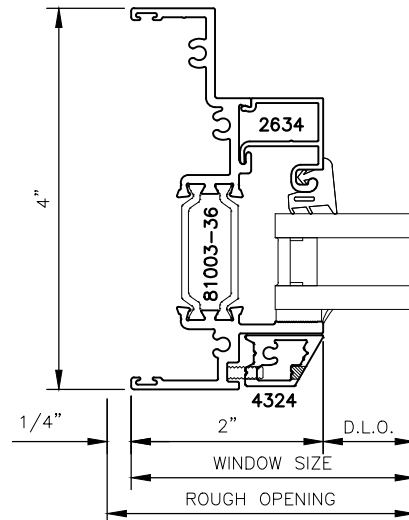

MANKO

4032xpt-GO (Grid Option)

4" SERIES WINDOW STANDARD DETAILS

MANKO

4032xpt-GO (Grid Option)

4" SERIES WINDOW STANDARD DETAILS

2

4

3

5

MANKO

4032xpt-GO (Grid Option)

4" SERIES WINDOW STANDARD DETAILS