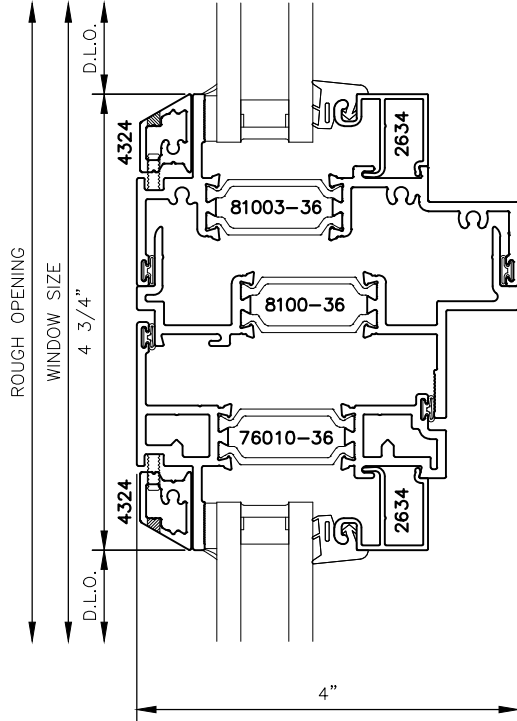

MANKO

4032xpt-GO (Grid Option)

4" SERIES WINDOW STANDARD DETAILS

MANKO

4032xpt-GO (Grid Option)

4" SERIES WINDOW STANDARD DETAILS

2

4

3

5

MANKO

4032xpt-GO (Grid Option)

4" SERIES WINDOW STANDARD DETAILS