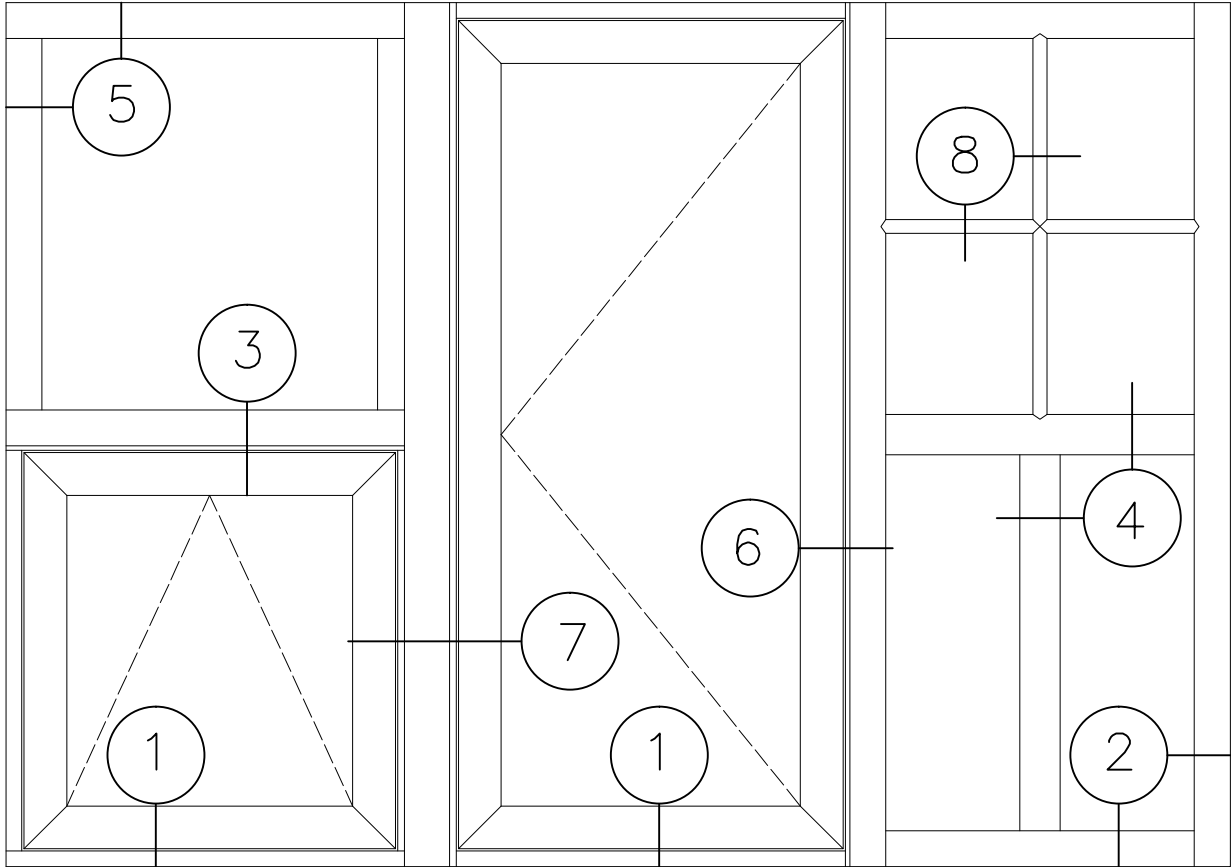

MANKO

4032xpt-GO (Grid Option)

4" SERIES WINDOW STANDARD DETAILS

MANKO

4032xpt-GO (Grid Option)

4" SERIES WINDOW STANDARD DETAILS

2

4

3

5

MANKO

4032xpt-GO (Grid Option)

4" SERIES WINDOW STANDARD DETAILS