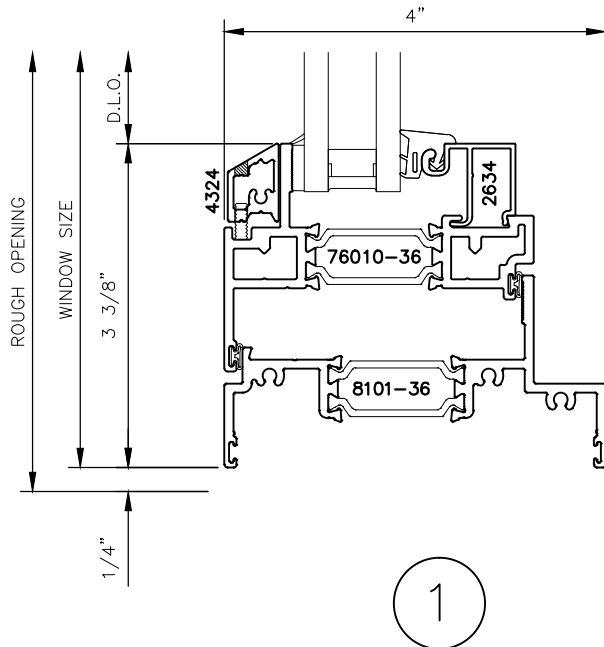

MANKO

4032xpt-GO (Grid Option)

4" SERIES WINDOW STANDARD DETAILS

MANKO

4032xpt-GO (Grid Option)

4" SERIES WINDOW STANDARD DETAILS

2

4

3

5

MANKO

4032xpt-GO (Grid Option)

4" SERIES WINDOW STANDARD DETAILS