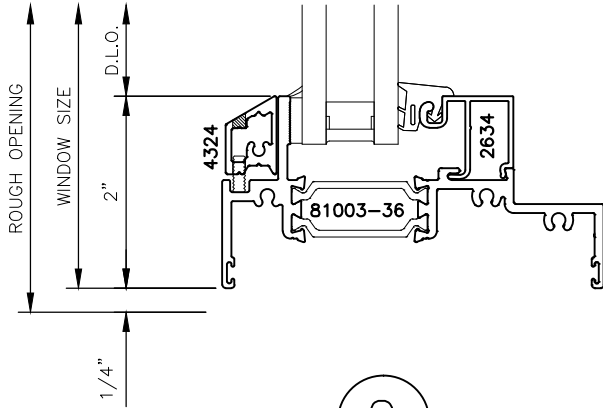

MANKO

4032xpt-GO (Grid Option)

4" SERIES WINDOW STANDARD DETAILS

MANKO

4032xpt-GO (Grid Option)

4" SERIES WINDOW STANDARD DETAILS

2

4

3

5

MANKO

4032xpt-GO (Grid Option)

4" SERIES WINDOW STANDARD DETAILS