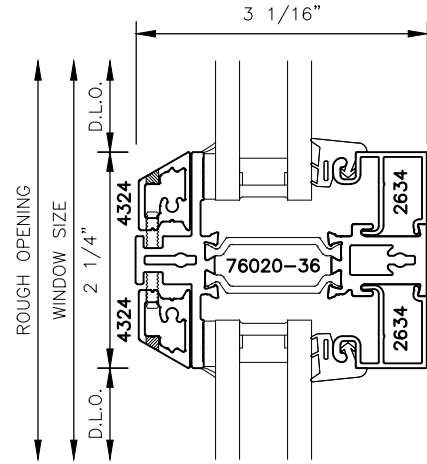

MANKO

4032xpt-GO (Grid Option)

4" SERIES WINDOW STANDARD DETAILS

MANKO

4032xpt-GO (Grid Option)

4" SERIES WINDOW STANDARD DETAILS

2

4

3

5

MANKO

4032xpt-GO (Grid Option)

4" SERIES WINDOW STANDARD DETAILS