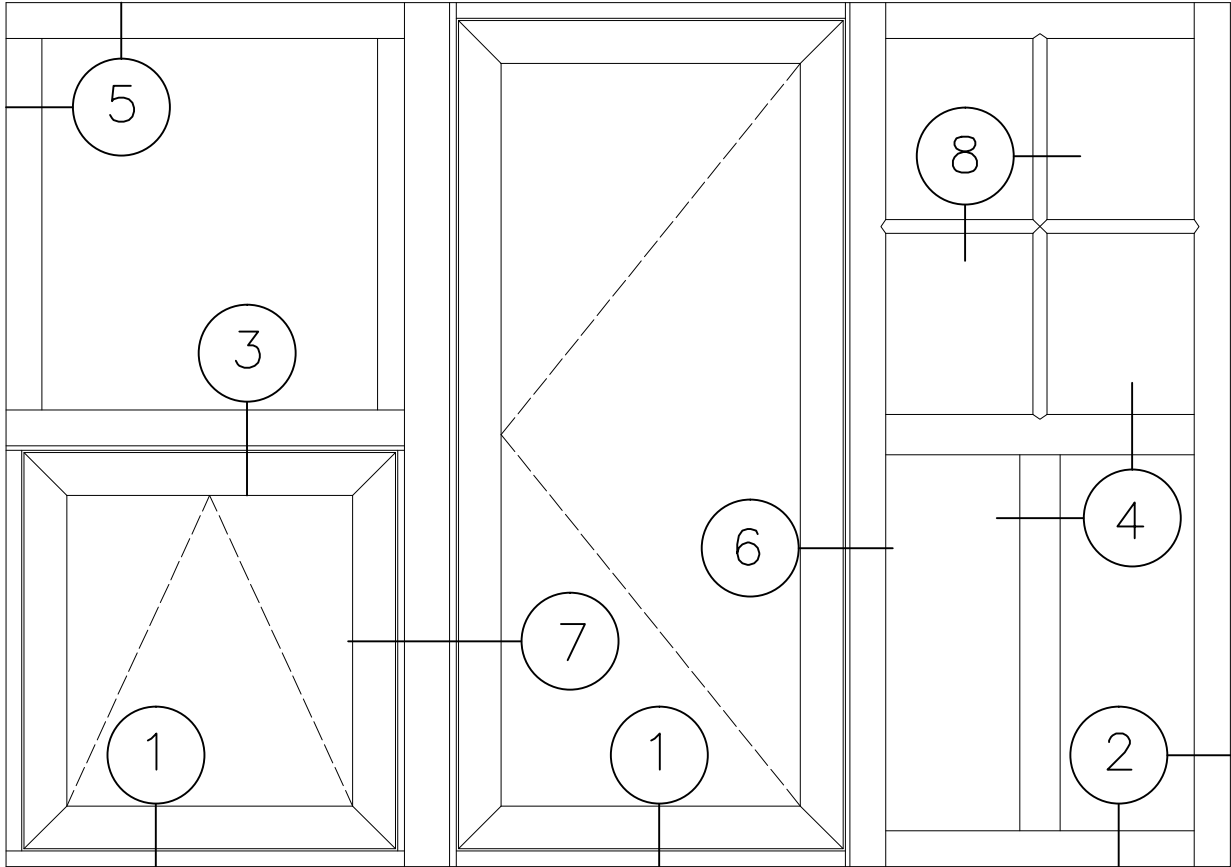

4527i-GO (Grid Option)

4 1/2" SERIES WINDOW

STANDARD DETAILS