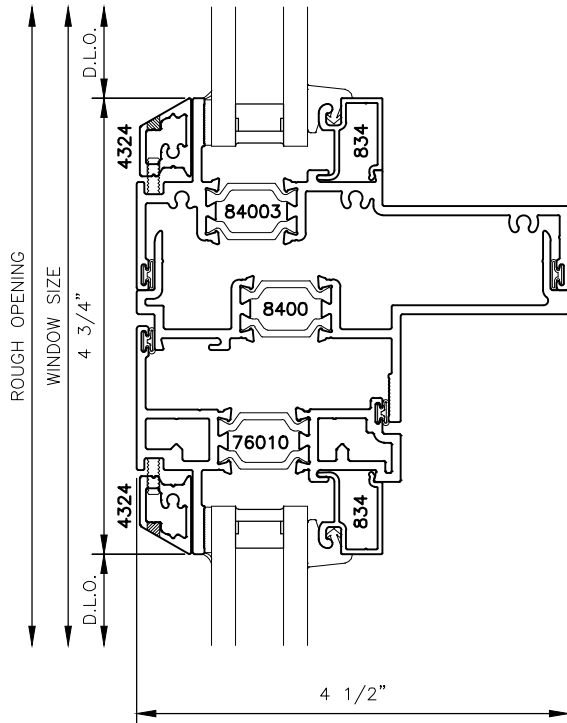

# 4527i-GO (Grid Option)

## 4 1/2" SERIES WINDOW STANDARD DETAILS

2

4

3

5

## 4 1/2" SERIES WINDOW STANDARD DETAILS

6

7