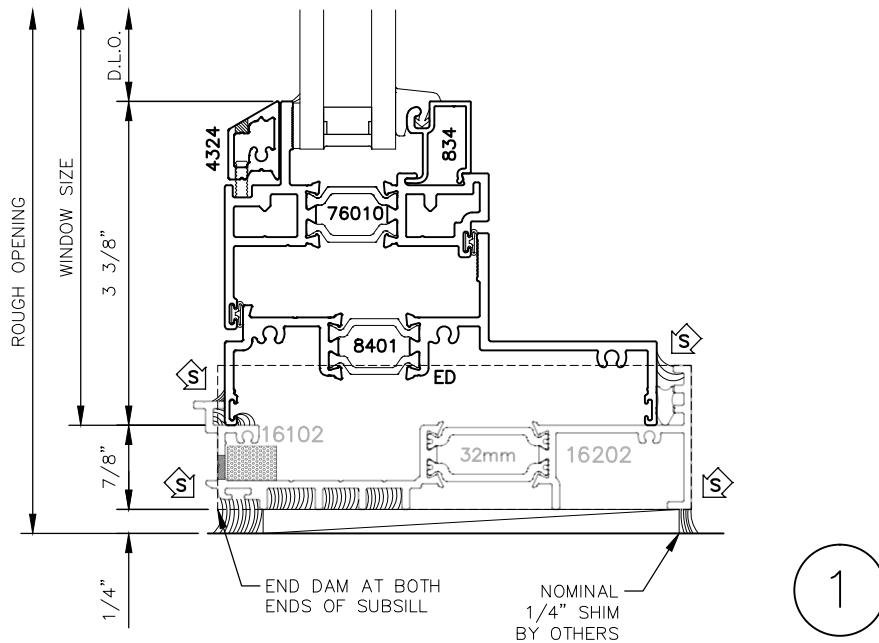

4527i-GO (Grid Option)

4 1/2" SERIES WINDOW

STANDARD DETAILS