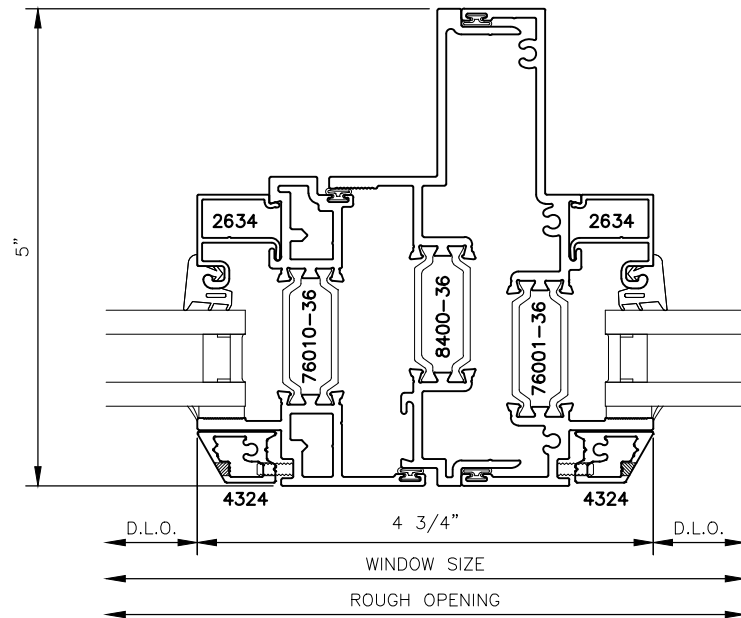

5032xpt-GO (Grid Option)

5" SERIES WINDOW STANDARD DETAILS

5032xpt-GO (Grid Option)

5" SERIES WINDOW STANDARD DETAILS

2

3

4

5032xpt-GO (Grid Option)

5" SERIES WINDOW STANDARD DETAILS

5

6

5032xpt-GO (Grid Option)

5" SERIES WINDOW STANDARD DETAILS

7

8