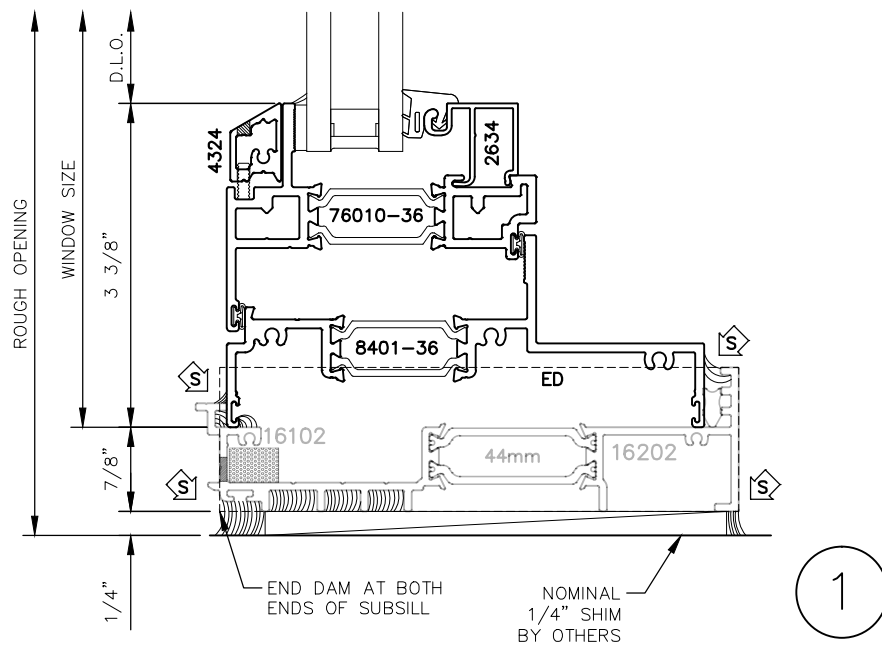

5032xpt-GO (Grid Option)

5" SERIES WINDOW STANDARD DETAILS

5032xpt-GO (Grid Option)

5" SERIES WINDOW STANDARD DETAILS

2

3

4

5032xpt-GO (Grid Option)

5" SERIES WINDOW STANDARD DETAILS

5

6

5032xpt-GO (Grid Option)

5" SERIES WINDOW STANDARD DETAILS

7

8