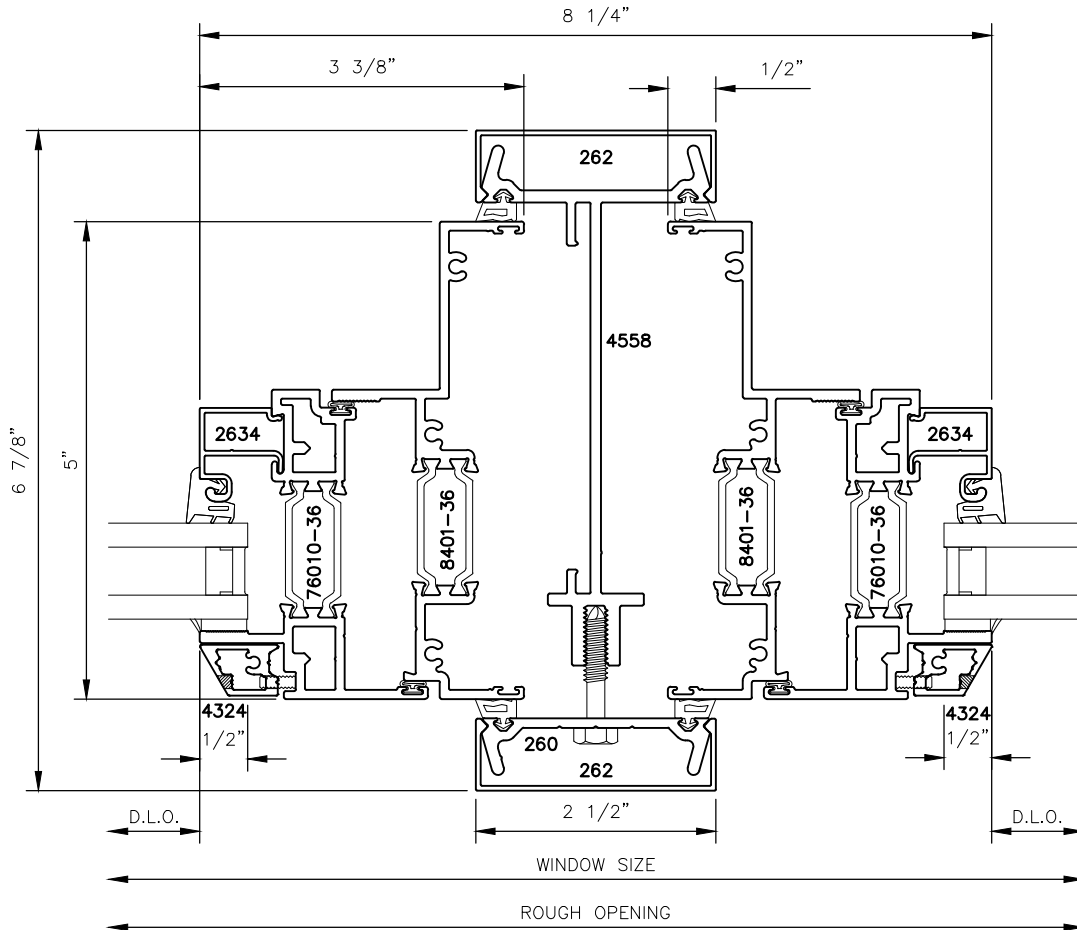

5032xpt-GO (Grid Option)

5" SERIES WINDOW STANDARD DETAILS

5032xpt-GO (Grid Option)

5" SERIES WINDOW STANDARD DETAILS

2

3

4

5032xpt-GO (Grid Option)

5" SERIES WINDOW STANDARD DETAILS

5

6

5032xpt-GO (Grid Option)

5" SERIES WINDOW STANDARD DETAILS

7

8