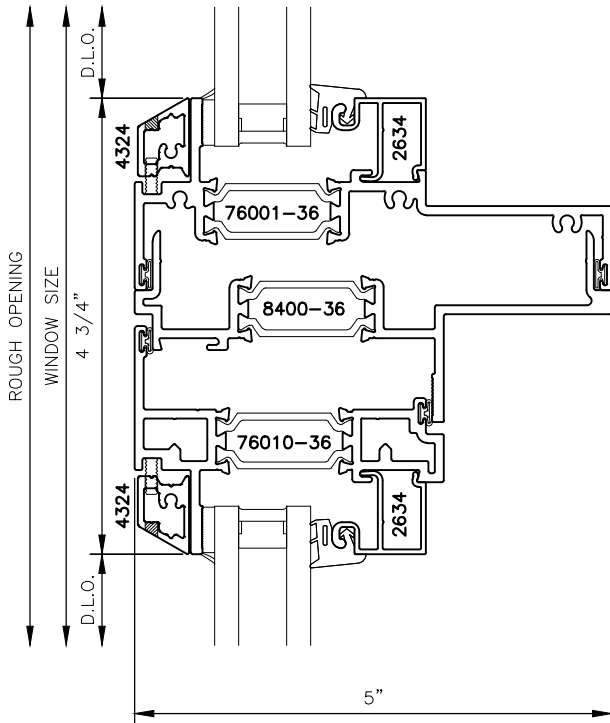

5032xpt-GO (Grid Option)

5" SERIES WINDOW STANDARD DETAILS

5032xpt-GO (Grid Option)

5" SERIES WINDOW STANDARD DETAILS

2

3

4

5032xpt-GO (Grid Option)

5" SERIES WINDOW STANDARD DETAILS

5

6

5032xpt-GO (Grid Option)

5" SERIES WINDOW STANDARD DETAILS

7

8