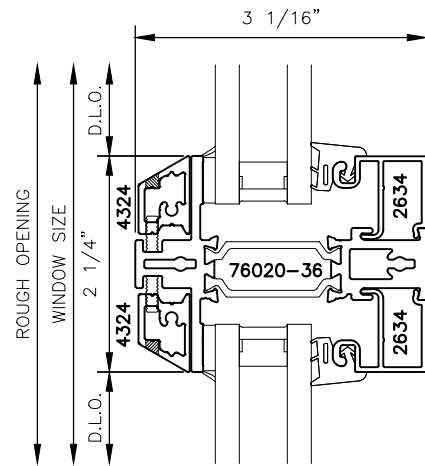

5032xpt-GO (Grid Option)

5" SERIES WINDOW STANDARD DETAILS

5032xpt-GO (Grid Option)

5" SERIES WINDOW STANDARD DETAILS

2

3

4

5032xpt-GO (Grid Option)

5" SERIES WINDOW STANDARD DETAILS

5

6

5032xpt-GO (Grid Option)

5" SERIES WINDOW STANDARD DETAILS

7

8