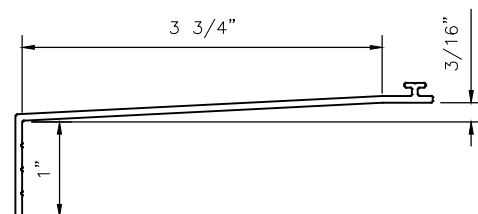

3 1/2" SERIES HORIZONTAL 2135xpt SLIDING & FIXED WINDOW SYSTEM SILL STARTER WITH EXTENSION

87050

1650

1651

1652

1653

1654