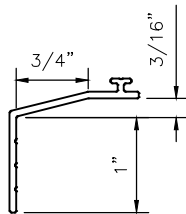

3 1/2" SERIES HORIZONTAL 2135xpt SLIDING & FIXED WINDOW SYSTEM SILL STARTER WITH EXTENSION

87050

1650

1651

1652

1653

1654