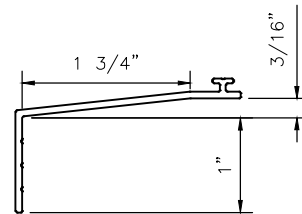

3 1/2" SERIES HORIZONTAL 2135xpt SLIDING & FIXED WINDOW SYSTEM SILL STARTER WITH EXTENSION

87050

1650

1651

1652

1653

1654