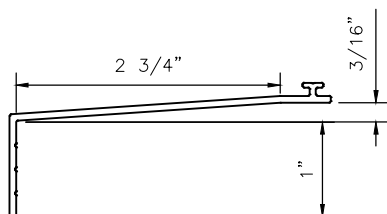

3 1/2" SERIES HORIZONTAL 2135xpt SLIDING & FIXED WINDOW SYSTEM SILL STARTER WITH EXTENSION

87050

1650

1651

1652

1653

1654