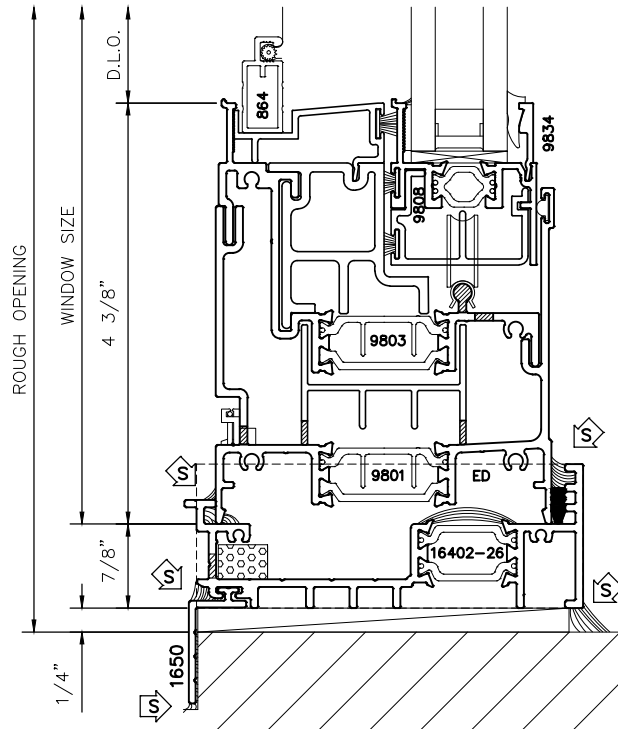

3 1/2" SERIES HORIZONTAL 2135xpt SLIDING & FIXED WINDOW SYSTEM SILL STARTER WITH EXTENSION

87050

1650

1651

1652

1653

1654