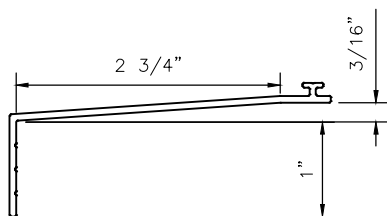

4 1/16" SERIES HORIZONTAL 2141xpt SLIDING & FIXED WINDOW SYSTEM SILL STARTER WITH EXTENSION

87050

1650

1651

1652

1653

1654