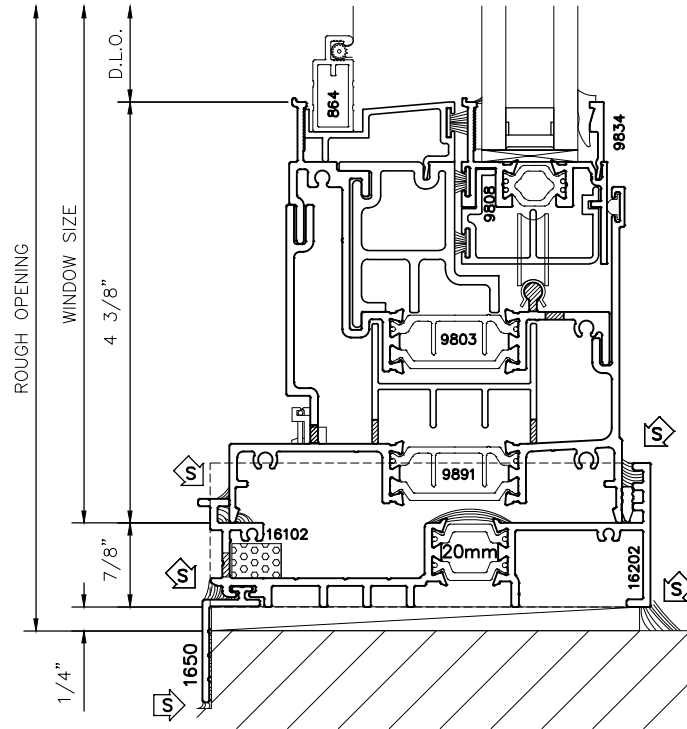

4 1/16" SERIES HORIZONTAL 2141xpt SLIDING & FIXED WINDOW SYSTEM SILL STARTER WITH EXTENSION

87050

1650

1651

1652

1653

1654