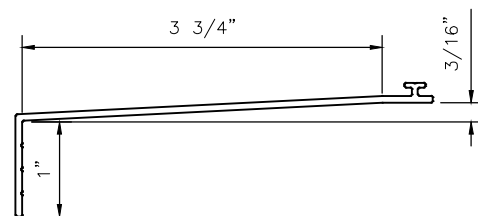

4 1/16" SERIES HORIZONTAL 2141xpt SLIDING & FIXED WINDOW SYSTEM SILL STARTER WITH EXTENSION

87050

1650

1651

1652

1653

1654