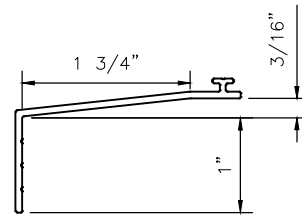

4 1/16" SERIES HORIZONTAL 2141xpt SLIDING & FIXED WINDOW SYSTEM SILL STARTER WITH EXTENSION

87050

1650

1651

1652

1653

1654