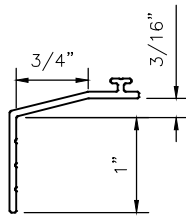

4 1/16" SERIES HORIZONTAL 2141xpt SLIDING & FIXED WINDOW SYSTEM SILL STARTER WITH EXTENSION

87050

1650

1651

1652

1653

1654