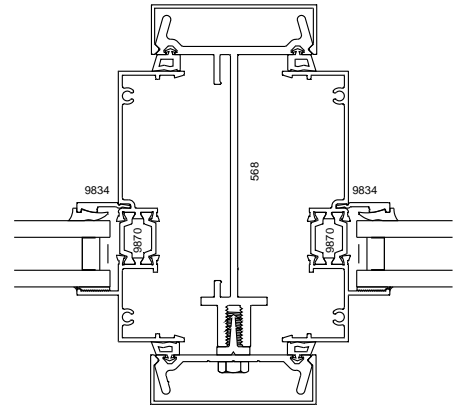

### Windload Chart for 9870/568 3 Piece Mullion

- 15 PSF
- 20 PSF
- 25 PSF
- 30 PSF

All Calcula  **MANKO**  
WINDOW SYSTEMS, INC.

PHONE 785/776-9643 800/642-1488 FAX 785/776-9644  
800 HAYES DRIVE MANHATTAN, KS 66502