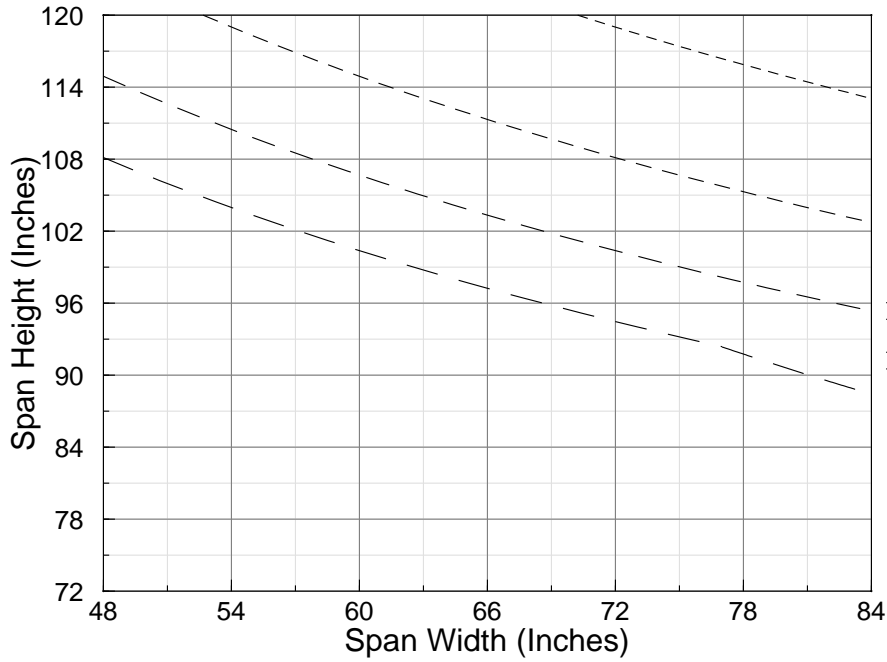

### Windload Chart for 9870/568 3 Piece Mullion

- 15 PSF
- 20 PSF
- 25 PSF
- 30 PSF

All Calcula  **MANKO**  
WINDOW SYSTEMS, INC.

PHONE 785/776-9643 800/642-1488 FAX 785/776-9644  
800 HAYES DRIVE MANHATTAN, KS 66502