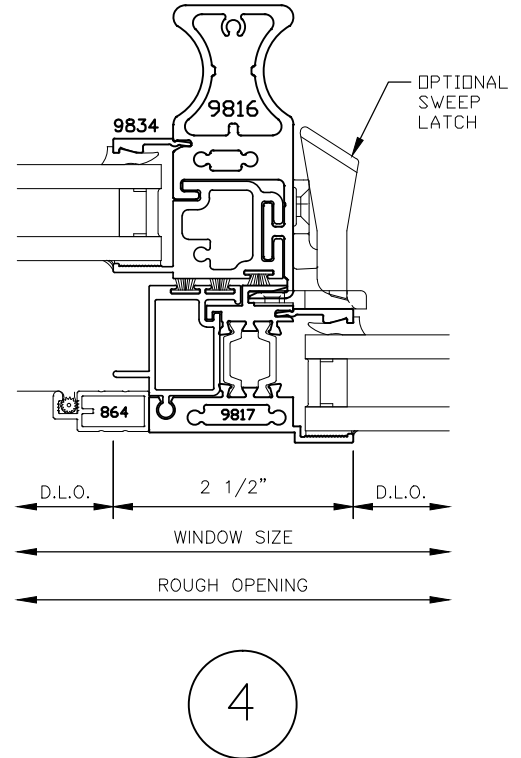

4 1/16" SERIES HORIZONTAL 2141xpt SLIDING & FIXED WINDOW SYSTEM STANDARD DETAILS

4 1/16" SERIES HORIZONTAL 2141xpt SLIDING & FIXED WINDOW SYSTEM STANDARD DETAILS

4 1/16" SERIES HORIZONTAL 2141xpt SLIDING & FIXED WINDOW SYSTEM STANDARD DETAILS

6

8

7

9

4 1/16" SERIES HORIZONTAL 2141xpt SLIDING & FIXED WINDOW SYSTEM STANDARD DETAILS

10

12

11

2141xpt 4 1/16" SERIES HORIZONTAL SLIDING & FIXED WINDOW SYSTEM STANDARD DETAILS

13

14