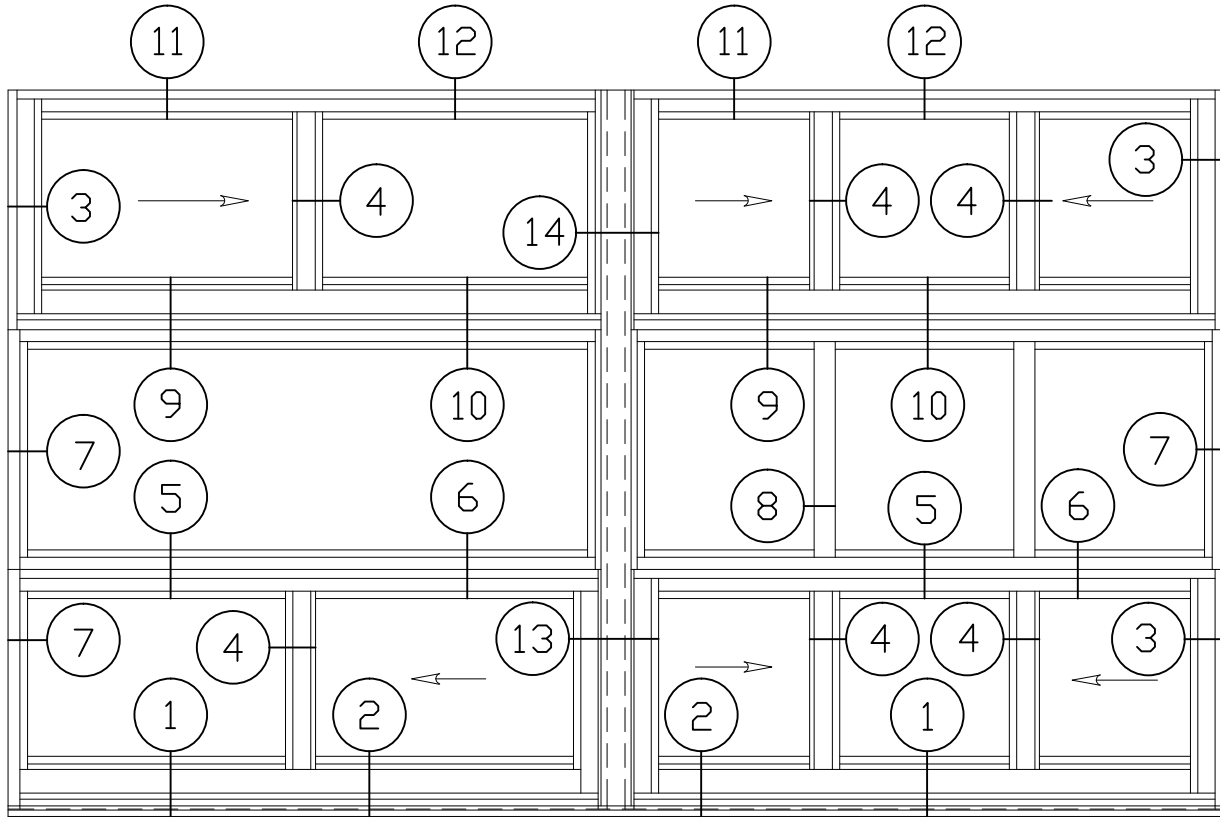

4 1/16" SERIES HORIZONTAL 2141xpt SLIDING & FIXED WINDOW SYSTEM STANDARD DETAILS

4 1/16" SERIES HORIZONTAL 2141xpt SLIDING & FIXED WINDOW SYSTEM STANDARD DETAILS

4 1/16" SERIES HORIZONTAL 2141xpt SLIDING & FIXED WINDOW SYSTEM STANDARD DETAILS

6

8

7

9

4 1/16" SERIES HORIZONTAL 2141xpt SLIDING & FIXED WINDOW SYSTEM STANDARD DETAILS

10

12

11

2141xpt 4 1/16" SERIES HORIZONTAL SLIDING & FIXED WINDOW SYSTEM STANDARD DETAILS

13

14