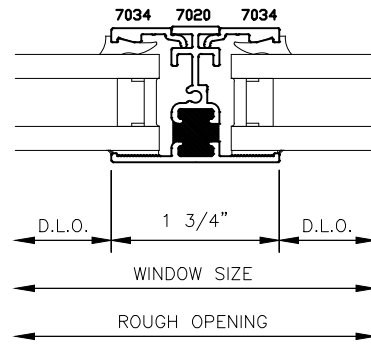

4 1/16" SERIES HORIZONTAL 2141xpt SLIDING & FIXED WINDOW SYSTEM STANDARD DETAILS

6

8

7

9