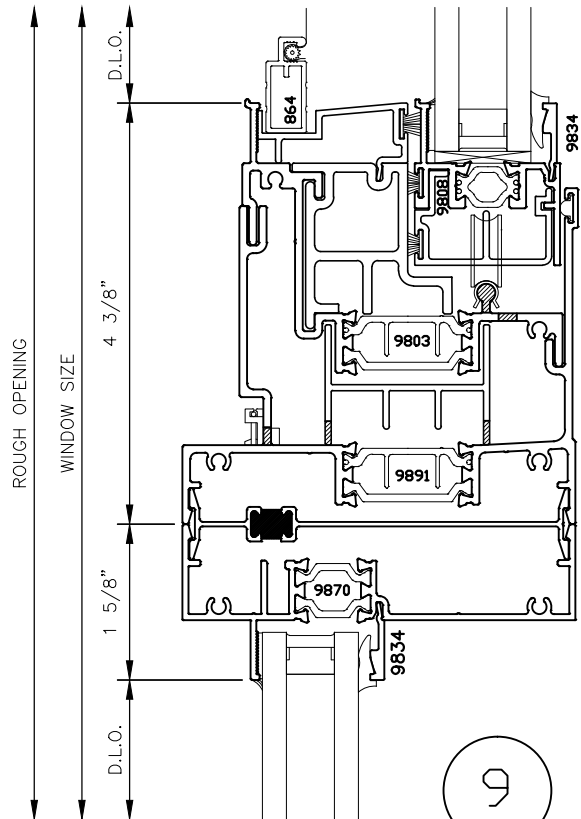

4 1/16" SERIES HORIZONTAL 2141xpt SLIDING & FIXED WINDOW SYSTEM STANDARD DETAILS

4 1/16" SERIES HORIZONTAL 2141xpt SLIDING & FIXED WINDOW SYSTEM STANDARD DETAILS

4 1/16" SERIES HORIZONTAL 2141xpt SLIDING & FIXED WINDOW SYSTEM STANDARD DETAILS

6

8

7

9

4 1/16" SERIES HORIZONTAL 2141xpt SLIDING & FIXED WINDOW SYSTEM STANDARD DETAILS

10

12

11

2141xpt 4 1/16" SERIES HORIZONTAL SLIDING & FIXED WINDOW SYSTEM STANDARD DETAILS

13

14