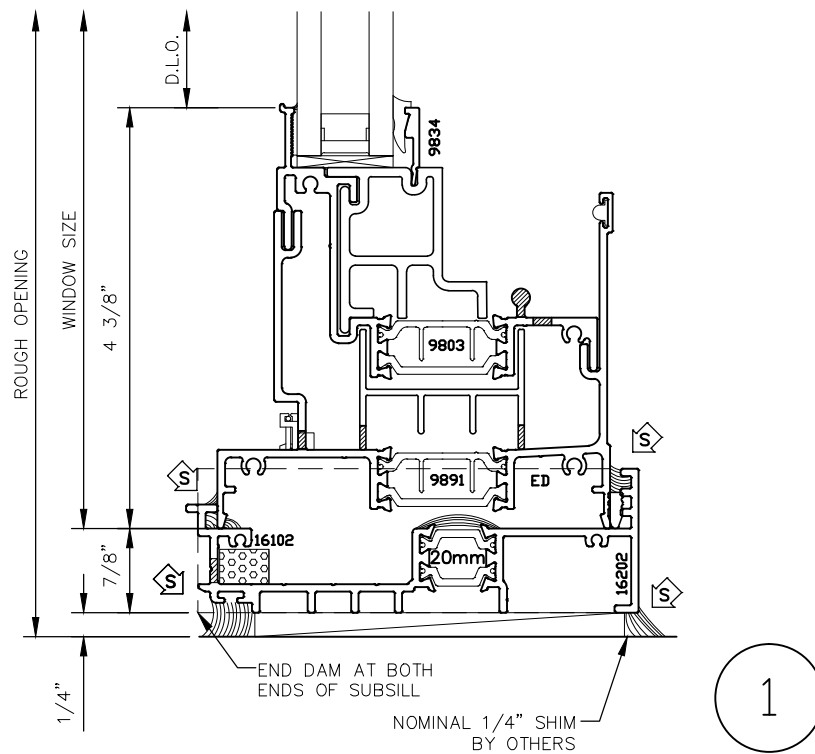

4 1/16" SERIES HORIZONTAL 2141xpt SLIDING & FIXED WINDOW SYSTEM STANDARD DETAILS

4 1/16" SERIES HORIZONTAL 2141xpt SLIDING & FIXED WINDOW SYSTEM STANDARD DETAILS

4 1/16" SERIES HORIZONTAL 2141xpt SLIDING & FIXED WINDOW SYSTEM STANDARD DETAILS

6

8

7

9

4 1/16" SERIES HORIZONTAL 2141xpt SLIDING & FIXED WINDOW SYSTEM STANDARD DETAILS

10

12

11

2141xpt 4 1/16" SERIES HORIZONTAL SLIDING & FIXED WINDOW SYSTEM STANDARD DETAILS

13

14