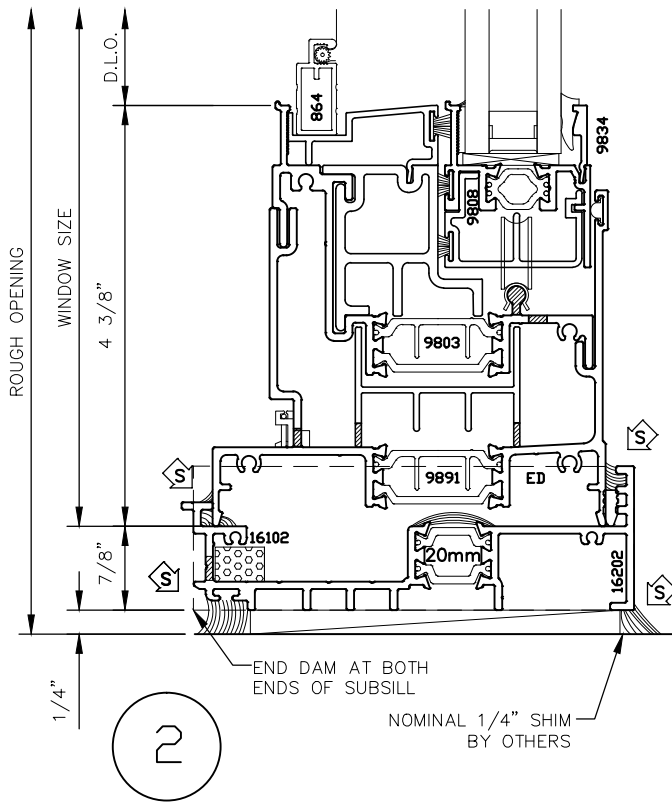

4 1/16" SERIES HORIZONTAL 2141xpt SLIDING & FIXED WINDOW SYSTEM STANDARD DETAILS

4 1/16" SERIES HORIZONTAL 2141xpt SLIDING & FIXED WINDOW SYSTEM STANDARD DETAILS

4 1/16" SERIES HORIZONTAL 2141xpt SLIDING & FIXED WINDOW SYSTEM STANDARD DETAILS

6

8

7

9

4 1/16" SERIES HORIZONTAL 2141xpt SLIDING & FIXED WINDOW SYSTEM STANDARD DETAILS

10

12

11

2141xpt 4 1/16" SERIES HORIZONTAL SLIDING & FIXED WINDOW SYSTEM STANDARD DETAILS

13

14