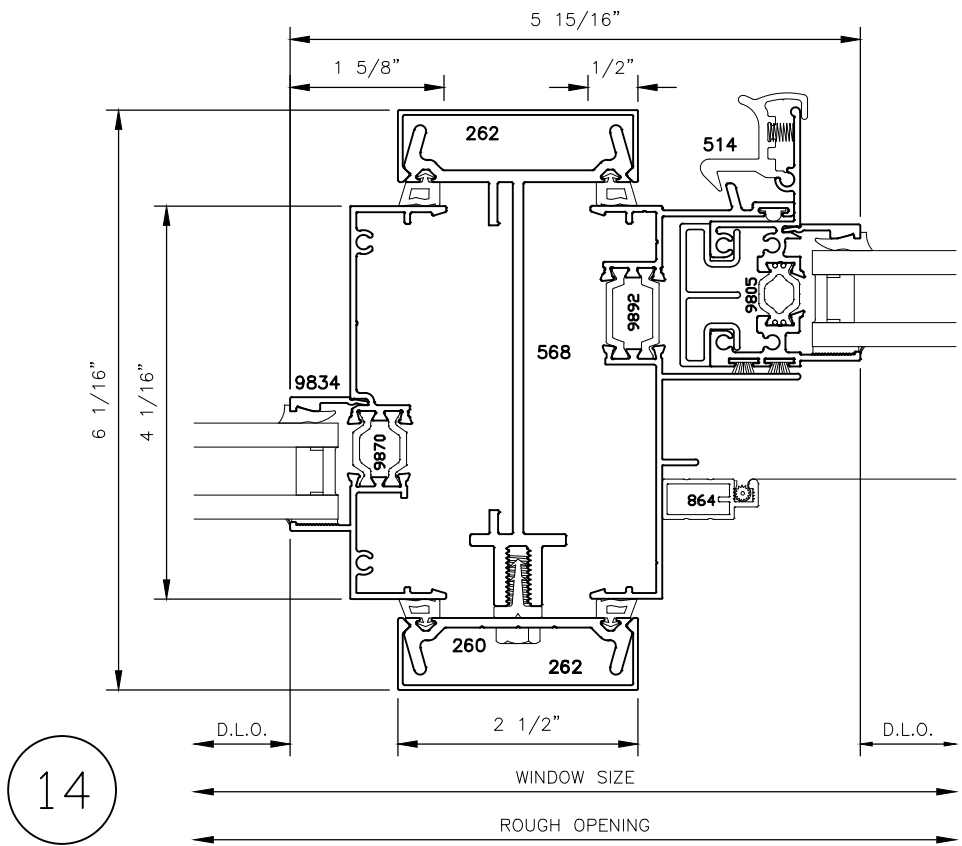

4 1/16" SERIES HORIZONTAL 2141xpt SLIDING & FIXED WINDOW SYSTEM STANDARD DETAILS

4 1/16" SERIES HORIZONTAL 2141xpt SLIDING & FIXED WINDOW SYSTEM STANDARD DETAILS

4 1/16" SERIES HORIZONTAL 2141xpt SLIDING & FIXED WINDOW SYSTEM STANDARD DETAILS

6

8

7

9

4 1/16" SERIES HORIZONTAL 2141xpt SLIDING & FIXED WINDOW SYSTEM STANDARD DETAILS

10

12

11

2141xpt 4 1/16" SERIES HORIZONTAL SLIDING & FIXED WINDOW SYSTEM STANDARD DETAILS

13

14