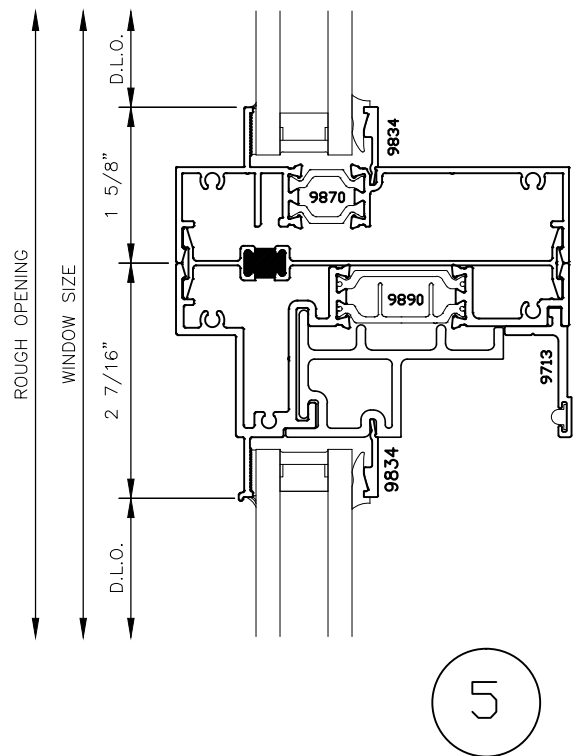

4 1/16" SERIES HORIZONTAL 2141xpt SLIDING & FIXED WINDOW SYSTEM STANDARD DETAILS

4 1/16" SERIES HORIZONTAL 2141xpt SLIDING & FIXED WINDOW SYSTEM STANDARD DETAILS

4 1/16" SERIES HORIZONTAL 2141xpt SLIDING & FIXED WINDOW SYSTEM STANDARD DETAILS

6

8

7

9

4 1/16" SERIES HORIZONTAL 2141xpt SLIDING & FIXED WINDOW SYSTEM STANDARD DETAILS

10

12

11

2141xpt 4 1/16" SERIES HORIZONTAL SLIDING & FIXED WINDOW SYSTEM STANDARD DETAILS

13

14