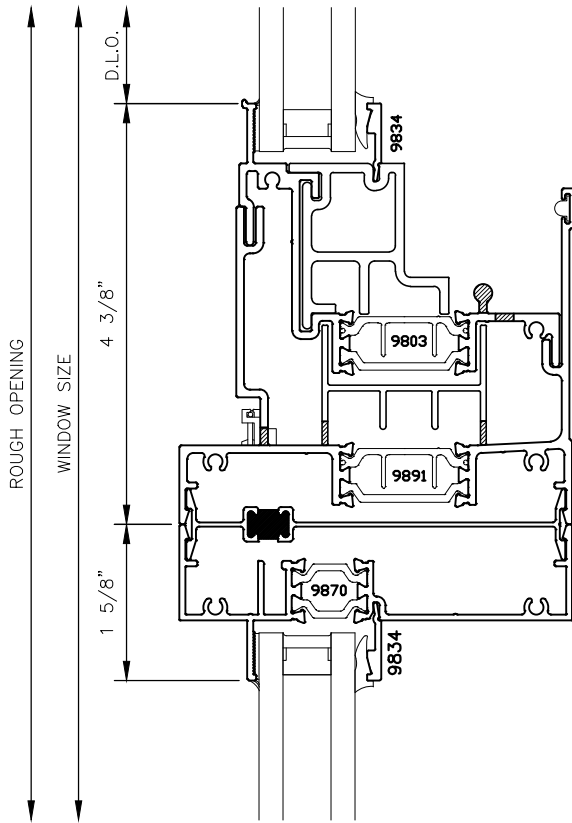

4 1/16" SERIES HORIZONTAL 2141xpt SLIDING & FIXED WINDOW SYSTEM STANDARD DETAILS

4 1/16" SERIES HORIZONTAL 2141xpt SLIDING & FIXED WINDOW SYSTEM STANDARD DETAILS

4 1/16" SERIES HORIZONTAL 2141xpt SLIDING & FIXED WINDOW SYSTEM STANDARD DETAILS

6

8

7

9

4 1/16" SERIES HORIZONTAL 2141xpt SLIDING & FIXED WINDOW SYSTEM STANDARD DETAILS

10

12

11

2141xpt 4 1/16" SERIES HORIZONTAL SLIDING & FIXED WINDOW SYSTEM STANDARD DETAILS

13

14