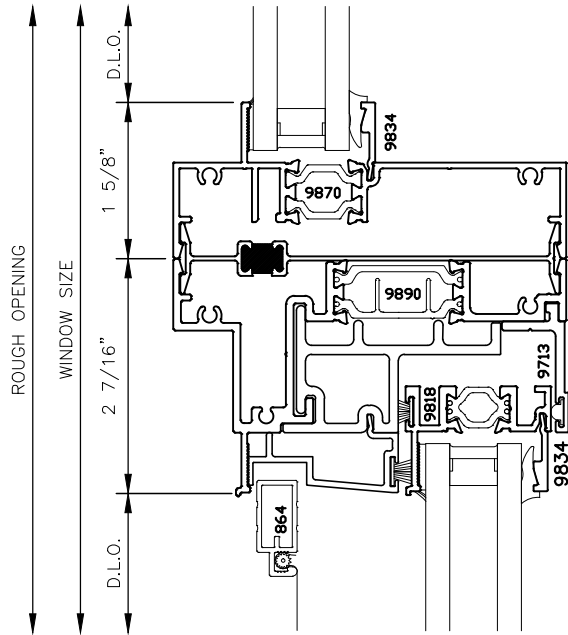

4 1/16" SERIES HORIZONTAL 2141xpt SLIDING & FIXED WINDOW SYSTEM STANDARD DETAILS

4 1/16" SERIES HORIZONTAL 2141xpt SLIDING & FIXED WINDOW SYSTEM STANDARD DETAILS

4 1/16" SERIES HORIZONTAL 2141xpt SLIDING & FIXED WINDOW SYSTEM STANDARD DETAILS

6

8

7

9

4 1/16" SERIES HORIZONTAL 2141xpt SLIDING & FIXED WINDOW SYSTEM STANDARD DETAILS

10

12

11

2141xpt 4 1/16" SERIES HORIZONTAL SLIDING & FIXED WINDOW SYSTEM STANDARD DETAILS

13

14