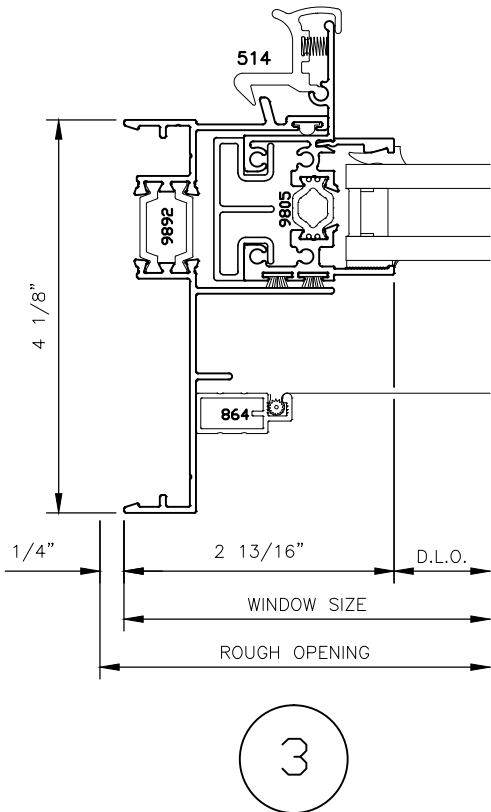

4 1/16" SERIES HORIZONTAL 2141xpt SLIDING & FIXED WINDOW SYSTEM STANDARD DETAILS

4 1/16" SERIES HORIZONTAL 2141xpt SLIDING & FIXED WINDOW SYSTEM STANDARD DETAILS

4 1/16" SERIES HORIZONTAL 2141xpt SLIDING & FIXED WINDOW SYSTEM STANDARD DETAILS

6

8

7

9

4 1/16" SERIES HORIZONTAL 2141xpt SLIDING & FIXED WINDOW SYSTEM STANDARD DETAILS

10

12

11

2141xpt 4 1/16" SERIES HORIZONTAL SLIDING & FIXED WINDOW SYSTEM STANDARD DETAILS

13

14