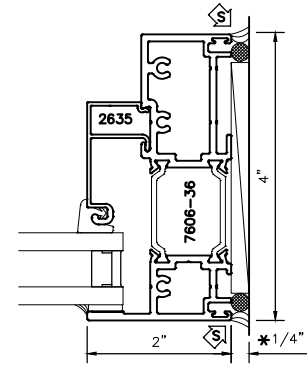

2300i

4" THERMAL TERRACE DOORS
OUTSWING DOOR
STANDARD DETAILS

* MINIMUM RECOMMENDED FOR THERMAL ISOLATION.
INCREASE AS REQUIRED TO COMPLY WITH SEALANT
MANUFACTURERS' INSTRUCTIONS

5

8

6

7

9