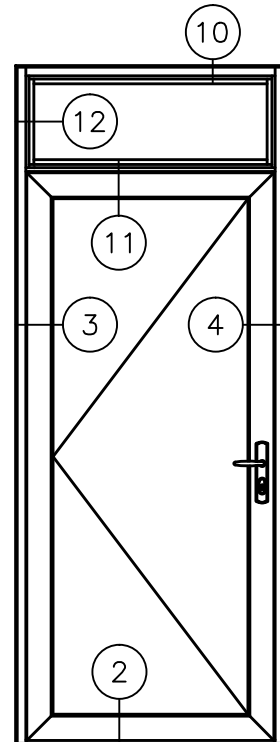

2300i

4" THERMAL TERRACE DOORS
OUTSWING DOOR
STANDARD DETAILS

SINGLE DOOR
WITHOUT TRANSOM
STANDARD CONFIGURATION

SINGLE DOOR
WITHOUT 3527i SIDELITE
STANDARD CONFIGURATION

SINGLE DOOR
WITH 3527i SIDELITES
STANDARD CONFIGURATION

SINGLE DOOR
WITH TRANSOM
STANDARD CONFIGURATION

2300i

4" THERMAL TERRACE DOORS
OUTSWING DOOR
STANDARD DETAILS

* MINIMUM RECOMMENDED FOR THERMAL ISOLATION.
INCREASE AS REQUIRED TO COMPLY WITH SEALANT
MANUFACTURERS' INSTRUCTIONS