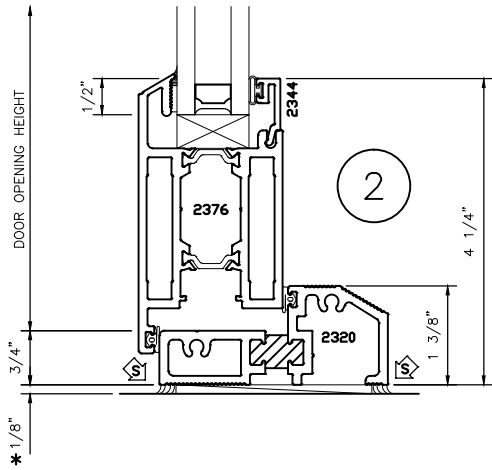

2300i

4" THERMAL TERRACE DOORS
OUTSWING DOOR
STANDARD DETAILS

SINGLE DOOR
WITHOUT TRANSOM
STANDARD CONFIGURATION

SINGLE DOOR
WITHOUT 3527i SIDELITE
STANDARD CONFIGURATION

SINGLE DOOR
WITH 3527i SIDELITES
STANDARD CONFIGURATION

SINGLE DOOR
WITH TRANSOM
STANDARD CONFIGURATION

2300i

4" THERMAL TERRACE DOORS
OUTSWING DOOR
STANDARD DETAILS

* MINIMUM RECOMMENDED FOR THERMAL ISOLATION.
INCREASE AS REQUIRED TO COMPLY WITH SEALANT
MANUFACTURERS' INSTRUCTIONS