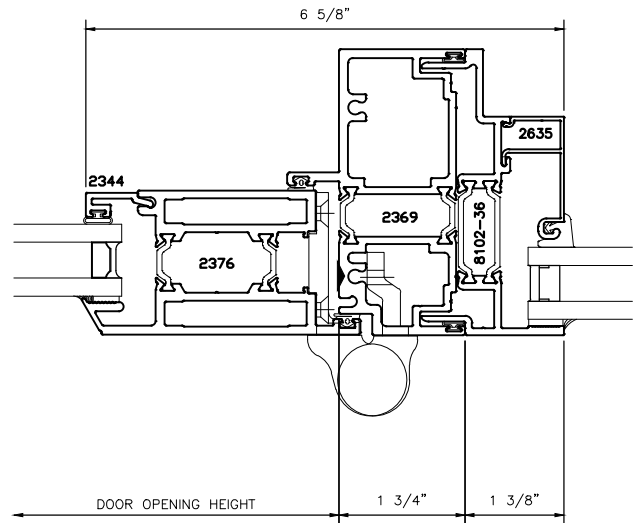

SINGLE DOOR
WITH TRANSOM
STANDARD CONFIGURATION

2300i

4" THERMAL TERRACE DOORS
OUTSWING DOOR
STANDARD DETAILS

* MINIMUM RECOMMENDED FOR THERMAL ISOLATION.
INCREASE AS REQUIRED TO COMPLY WITH SEALANT
MANUFACTURERS' INSTRUCTIONS

2300i

4" THERMAL TERRACE DOORS
OUTSWING DOOR
STANDARD DETAILS

* MINIMUM RECOMMENDED FOR THERMAL ISOLATION.
INCREASE AS REQUIRED TO COMPLY WITH SEALANT
MANUFACTURERS' INSTRUCTIONS

5

8

6

7

9