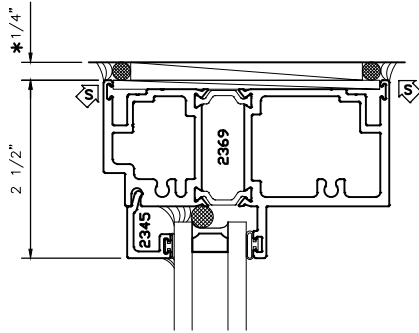

2300i

4" THERMAL TERRACE DOORS OUTSWING DOOR STANDARD DETAILS

* MINIMUM RECOMMENDED FOR THERMAL ISOLATION.
INCREASE AS REQUIRED TO COMPLY WITH SEALANT
MANUFACTURERS' INSTRUCTIONS

10