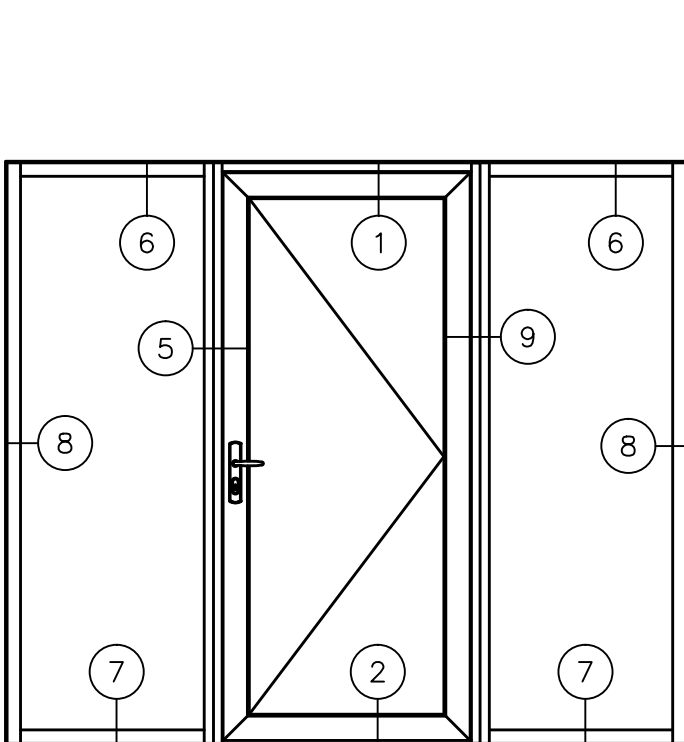

2300i

4" THERMAL TERRACE DOORS
OUTSWING DOOR
STANDARD DETAILS

SINGLE DOOR
WITHOUT TRANSOM
STANDARD CONFIGURATION

SINGLE DOOR
WITHOUT 3527i SIDELITE
STANDARD CONFIGURATION

SINGLE DOOR
WITH 3527i SIDELITES
STANDARD CONFIGURATION

SINGLE DOOR
WITH TRANSOM
STANDARD CONFIGURATION

2300i

4" THERMAL TERRACE DOORS
OUTSWING DOOR
STANDARD DETAILS

* MINIMUM RECOMMENDED FOR THERMAL ISOLATION.
INCREASE AS REQUIRED TO COMPLY WITH SEALANT
MANUFACTURERS' INSTRUCTIONS