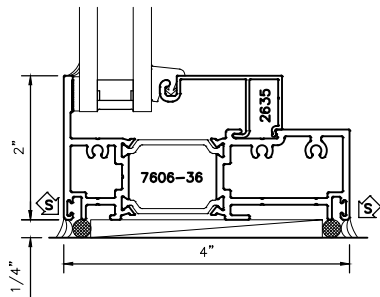

2300i

4" THERMAL TERRACE DOORS
OUTSWING DOOR
STANDARD DETAILS

* MINIMUM RECOMMENDED FOR THERMAL ISOLATION.
INCREASE AS REQUIRED TO COMPLY WITH SEALANT
MANUFACTURERS' INSTRUCTIONS

5

8

6

7

9