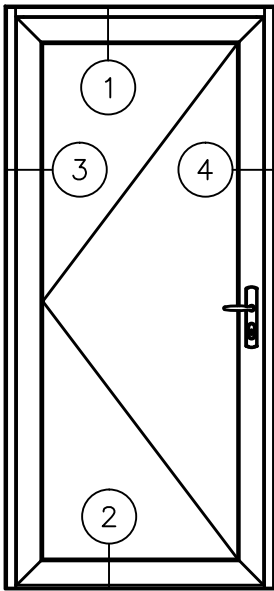

2300i

4" THERMAL TERRACE DOORS
OUTSWING DOOR
STANDARD DETAILS

SINGLE DOOR
WITHOUT TRANSOM
STANDARD CONFIGURATION

SINGLE DOOR
WITHOUT 3527i SIDELITE
STANDARD CONFIGURATION

SINGLE DOOR
WITH 3527i SIDELITES
STANDARD CONFIGURATION

SINGLE DOOR
WITH TRANSOM
STANDARD CONFIGURATION

2300i

4" THERMAL TERRACE DOORS
OUTSWING DOOR
STANDARD DETAILS

* MINIMUM RECOMMENDED FOR THERMAL ISOLATION.
INCREASE AS REQUIRED TO COMPLY WITH SEALANT
MANUFACTURERS' INSTRUCTIONS