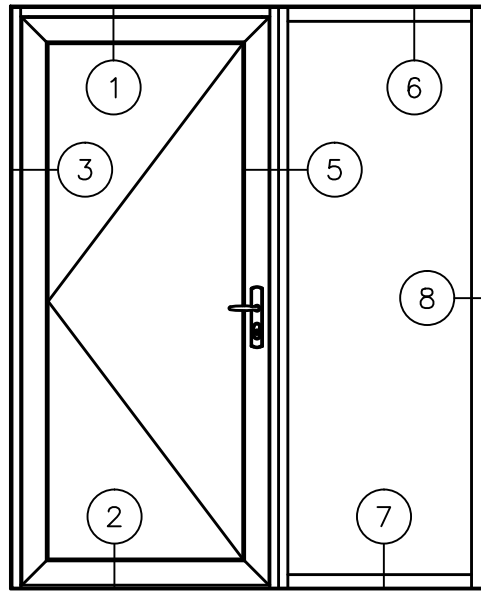

2300i

4" THERMAL TERRACE DOORS
OUTSWING DOOR
STANDARD DETAILS

SINGLE DOOR
WITHOUT TRANSOM
STANDARD CONFIGURATION

SINGLE DOOR
WITHOUT 3527i SIDELITE
STANDARD CONFIGURATION

SINGLE DOOR
WITH 3527i SIDELITES
STANDARD CONFIGURATION

SINGLE DOOR
WITH TRANSOM
STANDARD CONFIGURATION

2300i

4" THERMAL TERRACE DOORS
OUTSWING DOOR
STANDARD DETAILS

* MINIMUM RECOMMENDED FOR THERMAL ISOLATION.
INCREASE AS REQUIRED TO COMPLY WITH SEALANT
MANUFACTURERS' INSTRUCTIONS