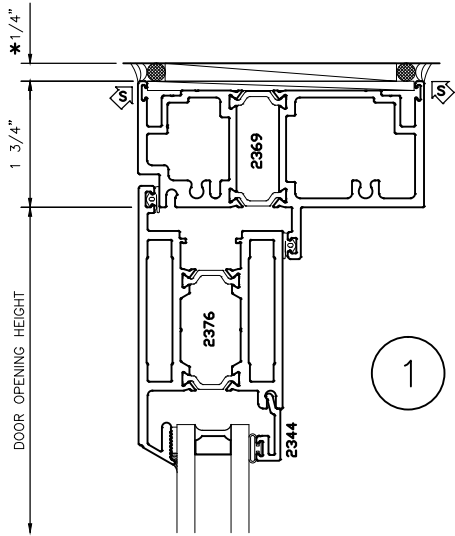

2300i

4" THERMAL TERRACE DOORS
OUTSWING DOOR
STANDARD DETAILS

SINGLE DOOR
WITHOUT TRANSOM
STANDARD CONFIGURATION

SINGLE DOOR
WITHOUT 3527i SIDELITE
STANDARD CONFIGURATION

SINGLE DOOR
WITH 3527i SIDELITES
STANDARD CONFIGURATION

SINGLE DOOR
WITH TRANSOM
STANDARD CONFIGURATION

2300i

4" THERMAL TERRACE DOORS
OUTSWING DOOR
STANDARD DETAILS

* MINIMUM RECOMMENDED FOR THERMAL ISOLATION.
INCREASE AS REQUIRED TO COMPLY WITH SEALANT
MANUFACTURERS' INSTRUCTIONS