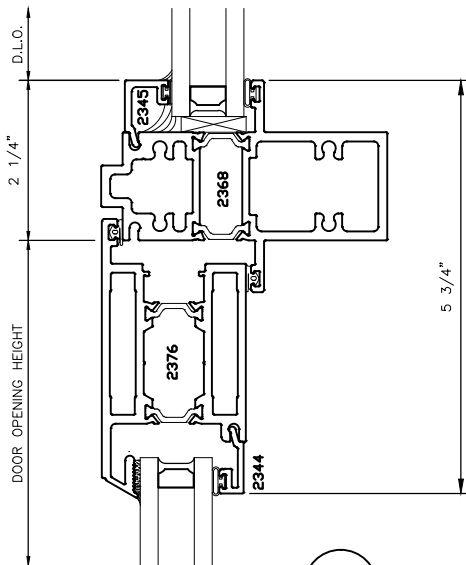

2300i

4" THERMAL TERRACE DOORS OUTSWING DOOR STANDARD DETAILS

* MINIMUM RECOMMENDED FOR THERMAL ISOLATION.
INCREASE AS REQUIRED TO COMPLY WITH SEALANT
MANUFACTURERS' INSTRUCTIONS

10

12

11