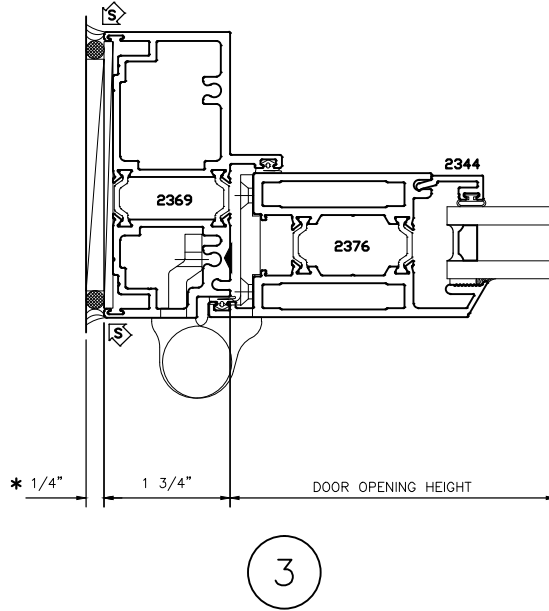

2300i

4" THERMAL TERRACE DOORS
OUTSWING DOOR
STANDARD DETAILS

SINGLE DOOR
WITHOUT TRANSOM
STANDARD CONFIGURATION

SINGLE DOOR
WITHOUT 3527i SIDELITE
STANDARD CONFIGURATION

SINGLE DOOR
WITH 3527i SIDELITES
STANDARD CONFIGURATION

SINGLE DOOR
WITH TRANSOM
STANDARD CONFIGURATION

2300i

4" THERMAL TERRACE DOORS
OUTSWING DOOR
STANDARD DETAILS

* MINIMUM RECOMMENDED FOR THERMAL ISOLATION.
INCREASE AS REQUIRED TO COMPLY WITH SEALANT
MANUFACTURERS' INSTRUCTIONS