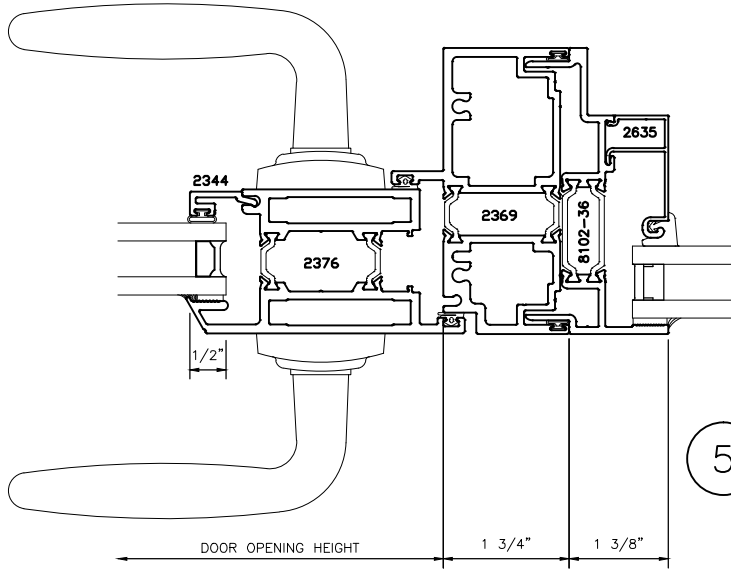

2300i

4" THERMAL TERRACE DOORS
OUTSWING DOOR
STANDARD DETAILS

* MINIMUM RECOMMENDED FOR THERMAL ISOLATION.
INCREASE AS REQUIRED TO COMPLY WITH SEALANT
MANUFACTURERS' INSTRUCTIONS

5