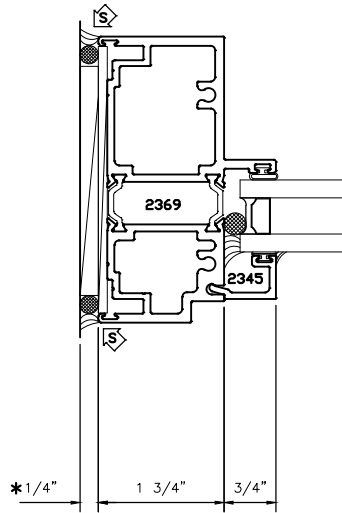

2300i

4" THERMAL TERRACE DOORS OUTSWING DOOR STANDARD DETAILS

* MINIMUM RECOMMENDED FOR THERMAL ISOLATION.
INCREASE AS REQUIRED TO COMPLY WITH SEALANT
MANUFACTURERS' INSTRUCTIONS

10

12

11