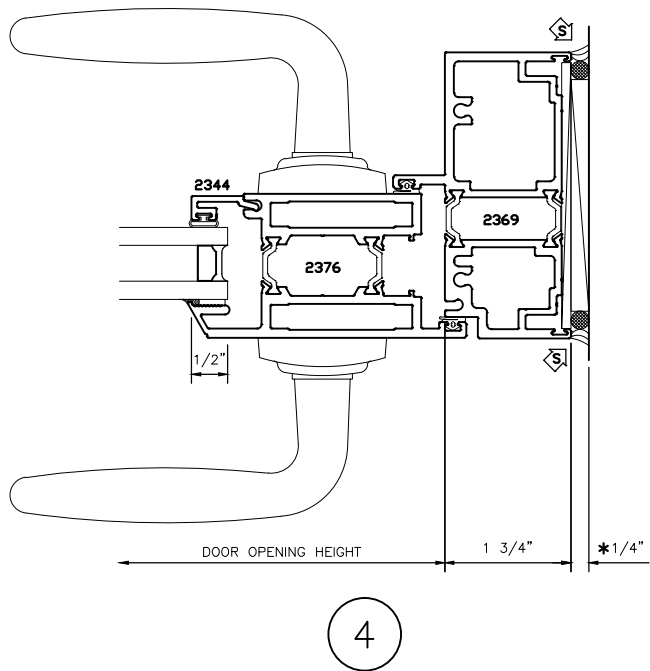

2300i

4" THERMAL TERRACE DOORS
OUTSWING DOOR
STANDARD DETAILS

SINGLE DOOR
WITHOUT TRANSOM
STANDARD CONFIGURATION

SINGLE DOOR
WITHOUT 3527i SIDELITE
STANDARD CONFIGURATION

SINGLE DOOR
WITH 3527i SIDELITES
STANDARD CONFIGURATION

SINGLE DOOR
WITH TRANSOM
STANDARD CONFIGURATION

2300i

4" THERMAL TERRACE DOORS
OUTSWING DOOR
STANDARD DETAILS

* MINIMUM RECOMMENDED FOR THERMAL ISOLATION.
INCREASE AS REQUIRED TO COMPLY WITH SEALANT
MANUFACTURERS' INSTRUCTIONS