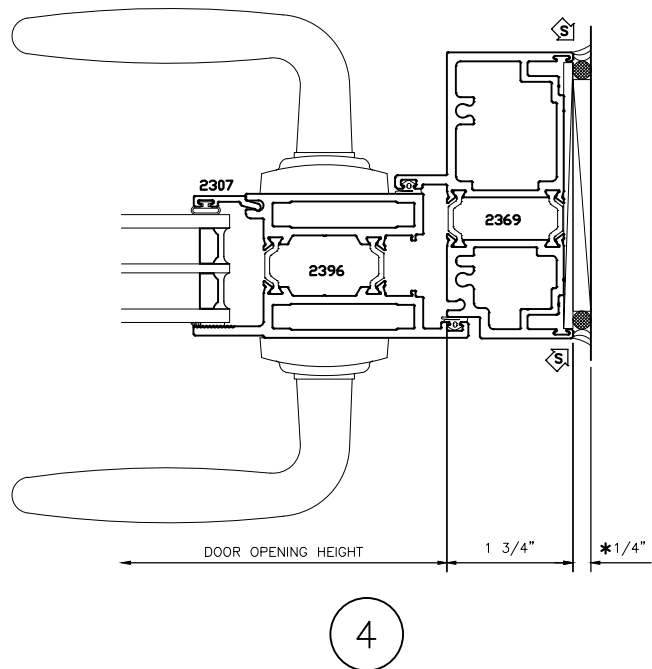

2300i

4" THERMAL TERRACE DOORS
OUTSWING DOOR
TRIPLE PANE DETAILS

SINGLE DOOR
WITHOUT TRANSOM
STANDARD CONFIGURATION

SINGLE DOOR
WITHOUT 3527i SIDELITE
STANDARD CONFIGURATION

SINGLE DOOR
WITH 3527i SIDELITES
STANDARD CONFIGURATION

SINGLE DOOR
WITH TRANSOM
STANDARD CONFIGURATION

2300i

4" THERMAL TERRACE DOORS
OUTSWING DOOR
TRIPLE PANE DETAILS

* MINIMUM RECOMMENDED FOR THERMAL ISOLATION.
INCREASE AS REQUIRED TO COMPLY WITH SEALANT
MANUFACTURERS' INSTRUCTIONS