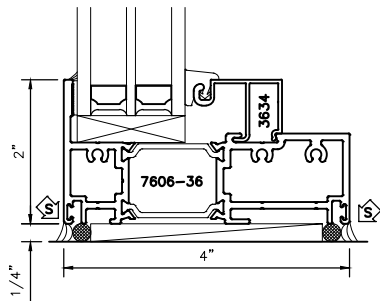

2300i

4" THERMAL TERRACE DOORS
OUTSWING DOOR
TRIPLE PANE DETAILS

* MINIMUM RECOMMENDED FOR THERMAL ISOLATION.
INCREASE AS REQUIRED TO COMPLY WITH SEALANT
MANUFACTURERS' INSTRUCTIONS

5

8

6

7

9