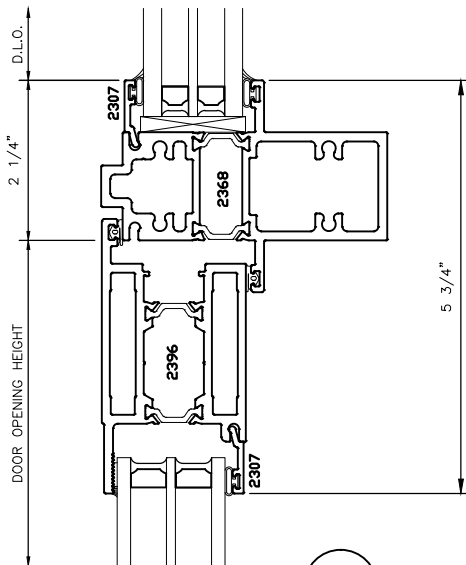

2300i

4" THERMAL TERRACE DOORS
OUTSWING DOOR
TRIPLE PANE DETAILS

* MINIMUM RECOMMENDED FOR THERMAL ISOLATION.
INCREASE AS REQUIRED TO COMPLY WITH SEALANT
MANUFACTURERS' INSTRUCTIONS

10

12

11