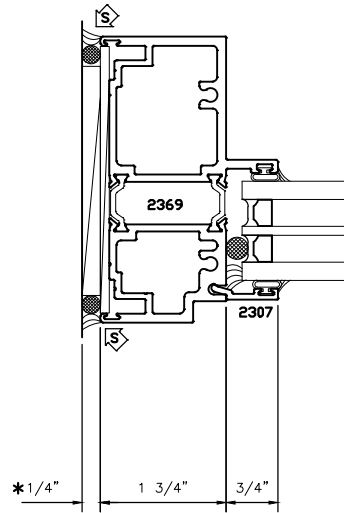

2300i

4" THERMAL TERRACE DOORS
OUTSWING DOOR
TRIPLE PANE DETAILS

* MINIMUM RECOMMENDED FOR THERMAL ISOLATION.
INCREASE AS REQUIRED TO COMPLY WITH SEALANT
MANUFACTURERS' INSTRUCTIONS

12