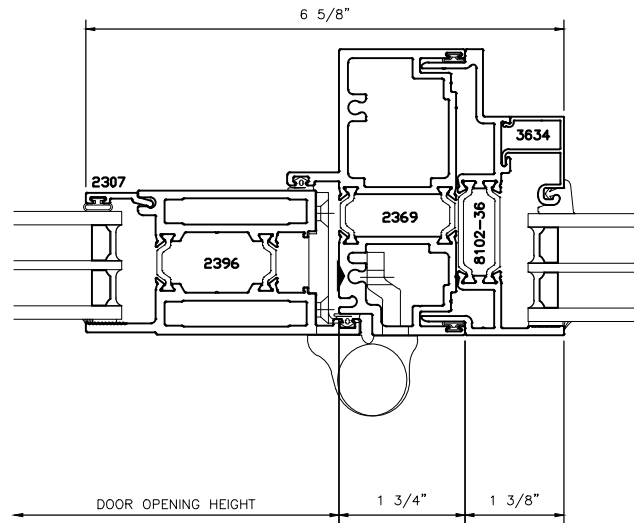

2300i

4" THERMAL TERRACE DOORS
OUTSWING DOOR
TRIPLE PANE DETAILS

* MINIMUM RECOMMENDED FOR THERMAL ISOLATION.
INCREASE AS REQUIRED TO COMPLY WITH SEALANT
MANUFACTURERS' INSTRUCTIONS

5

8

6

7

9