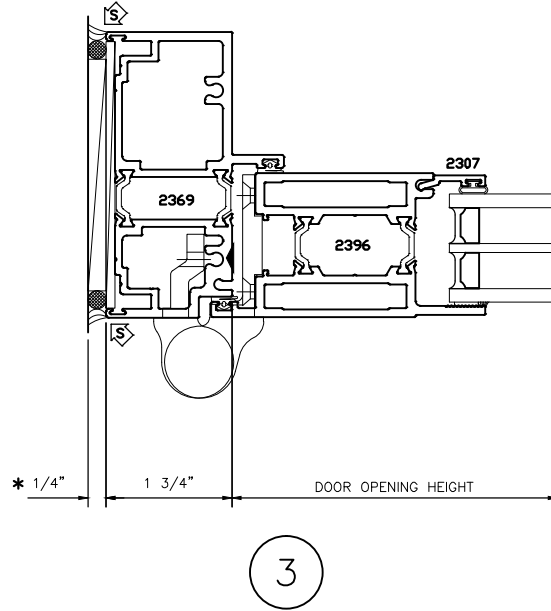

2300i

4" THERMAL TERRACE DOORS
OUTSWING DOOR
TRIPLE PANE DETAILS

SINGLE DOOR
WITHOUT TRANSOM
STANDARD CONFIGURATION

SINGLE DOOR
WITHOUT 3527i SIDELITE
STANDARD CONFIGURATION

SINGLE DOOR
WITH 3527i SIDELITES
STANDARD CONFIGURATION

SINGLE DOOR
WITH TRANSOM
STANDARD CONFIGURATION

2300i

4" THERMAL TERRACE DOORS
OUTSWING DOOR
TRIPLE PANE DETAILS

* MINIMUM RECOMMENDED FOR THERMAL ISOLATION.
INCREASE AS REQUIRED TO COMPLY WITH SEALANT
MANUFACTURERS' INSTRUCTIONS