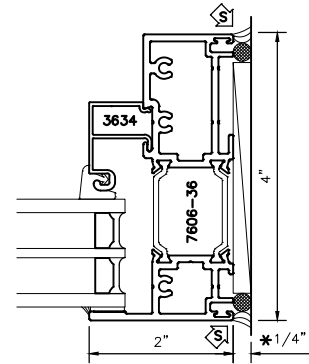

2300i

4" THERMAL TERRACE DOORS
OUTSWING DOOR
TRIPLE PANE DETAILS

* MINIMUM RECOMMENDED FOR THERMAL ISOLATION.
INCREASE AS REQUIRED TO COMPLY WITH SEALANT
MANUFACTURERS' INSTRUCTIONS

5

8

6

7

9