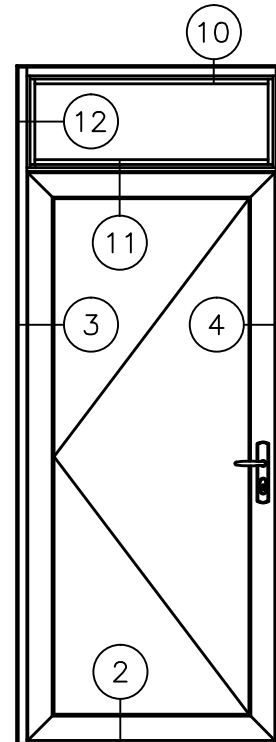

2300i

4" THERMAL TERRACE DOORS
OUTSWING DOOR
TRIPLE PANE DETAILS

SINGLE DOOR
WITHOUT TRANSOM
STANDARD CONFIGURATION

SINGLE DOOR
WITHOUT 3527i SIDELITE
STANDARD CONFIGURATION

SINGLE DOOR
WITH 3527i SIDELITES
STANDARD CONFIGURATION

SINGLE DOOR
WITH TRANSOM
STANDARD CONFIGURATION

2300i

4" THERMAL TERRACE DOORS
OUTSWING DOOR
TRIPLE PANE DETAILS

* MINIMUM RECOMMENDED FOR THERMAL ISOLATION.
INCREASE AS REQUIRED TO COMPLY WITH SEALANT
MANUFACTURERS' INSTRUCTIONS