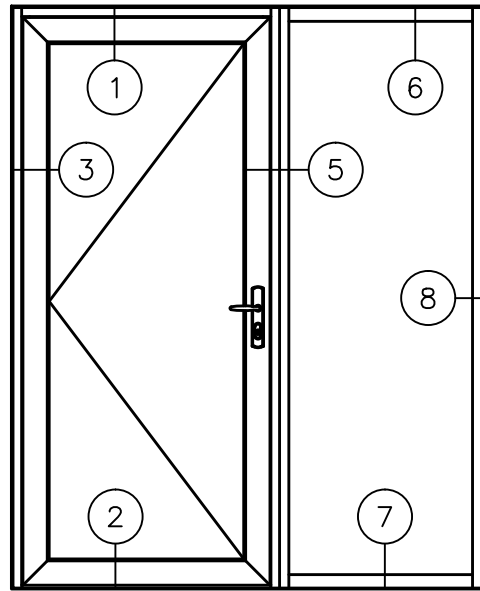

2300i

4" THERMAL TERRACE DOORS
OUTSWING DOOR
TRIPLE PANE DETAILS

SINGLE DOOR
WITHOUT TRANSOM
STANDARD CONFIGURATION

SINGLE DOOR
WITHOUT 3527i SIDELITE
STANDARD CONFIGURATION

SINGLE DOOR
WITH 3527i SIDELITES
STANDARD CONFIGURATION

SINGLE DOOR
WITH TRANSOM
STANDARD CONFIGURATION

2300i

4" THERMAL TERRACE DOORS
OUTSWING DOOR
TRIPLE PANE DETAILS

* MINIMUM RECOMMENDED FOR THERMAL ISOLATION.
INCREASE AS REQUIRED TO COMPLY WITH SEALANT
MANUFACTURERS' INSTRUCTIONS