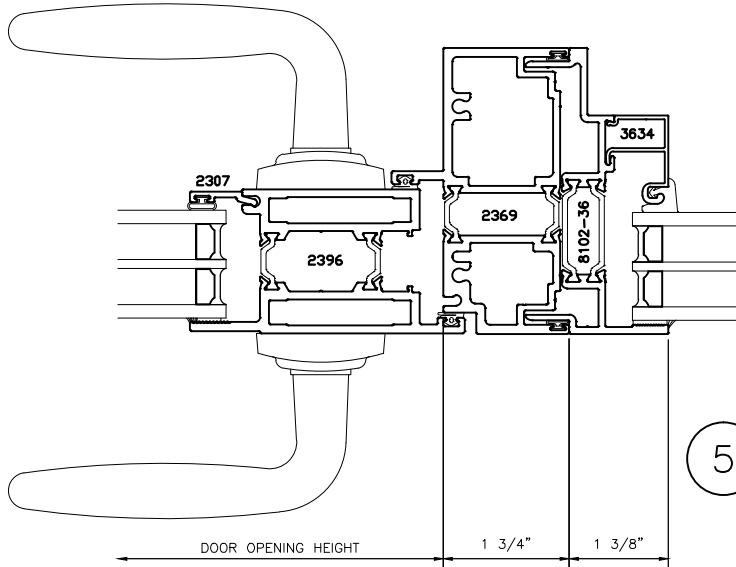

2300i

4" THERMAL TERRACE DOORS
OUTSWING DOOR
TRIPLE PANE DETAILS

* MINIMUM RECOMMENDED FOR THERMAL ISOLATION.
INCREASE AS REQUIRED TO COMPLY WITH SEALANT
MANUFACTURERS' INSTRUCTIONS

5