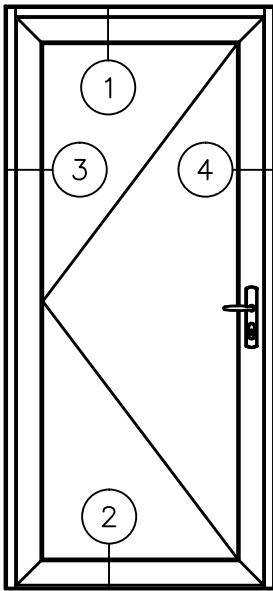

2300i

4" THERMAL TERRACE DOORS
OUTSWING DOOR
TRIPLE PANE DETAILS

SINGLE DOOR
WITHOUT TRANSOM
STANDARD CONFIGURATION

SINGLE DOOR
WITHOUT 3527i SIDELITE
STANDARD CONFIGURATION

SINGLE DOOR
WITH 3527i SIDELITES
STANDARD CONFIGURATION

SINGLE DOOR
WITH TRANSOM
STANDARD CONFIGURATION

2300i

4" THERMAL TERRACE DOORS
OUTSWING DOOR
TRIPLE PANE DETAILS

* MINIMUM RECOMMENDED FOR THERMAL ISOLATION.
INCREASE AS REQUIRED TO COMPLY WITH SEALANT
MANUFACTURERS' INSTRUCTIONS