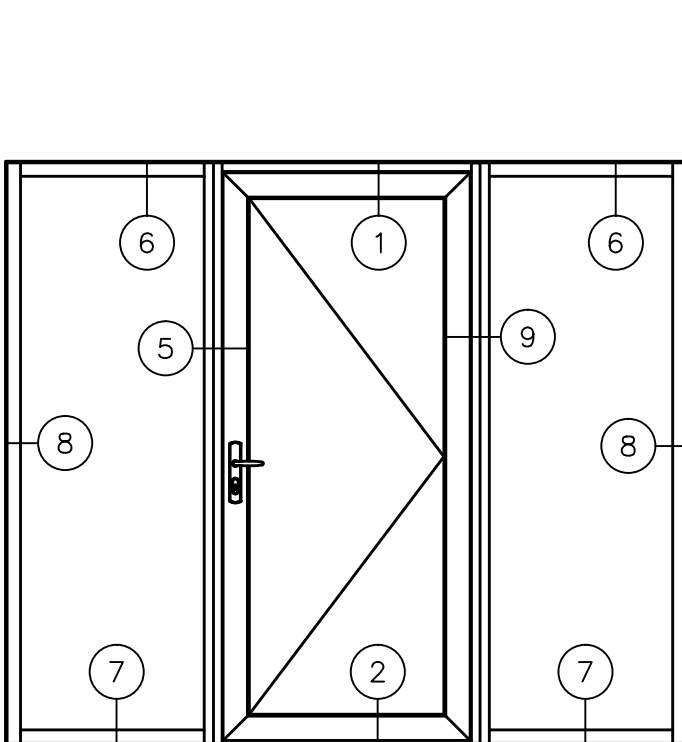

2300i

4" THERMAL TERRACE DOORS
OUTSWING DOOR
TRIPLE PANE DETAILS

SINGLE DOOR
WITHOUT TRANSOM
STANDARD CONFIGURATION

SINGLE DOOR
WITHOUT 3527i SIDELITE
STANDARD CONFIGURATION

SINGLE DOOR
WITH 3527i SIDELITES
STANDARD CONFIGURATION

SINGLE DOOR
WITH TRANSOM
STANDARD CONFIGURATION

2300i

4" THERMAL TERRACE DOORS
OUTSWING DOOR
TRIPLE PANE DETAILS

* MINIMUM RECOMMENDED FOR THERMAL ISOLATION.
INCREASE AS REQUIRED TO COMPLY WITH SEALANT
MANUFACTURERS' INSTRUCTIONS