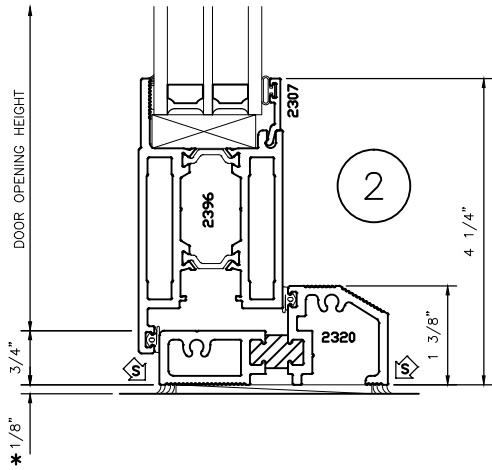

2300i

4" THERMAL TERRACE DOORS
OUTSWING DOOR
TRIPLE PANE DETAILS

SINGLE DOOR
WITHOUT TRANSOM
STANDARD CONFIGURATION

SINGLE DOOR
WITHOUT 3527i SIDELITE
STANDARD CONFIGURATION

SINGLE DOOR
WITH 3527i SIDELITES
STANDARD CONFIGURATION

SINGLE DOOR
WITH TRANSOM
STANDARD CONFIGURATION

2300i

4" THERMAL TERRACE DOORS
OUTSWING DOOR
TRIPLE PANE DETAILS

* MINIMUM RECOMMENDED FOR THERMAL ISOLATION.
INCREASE AS REQUIRED TO COMPLY WITH SEALANT
MANUFACTURERS' INSTRUCTIONS