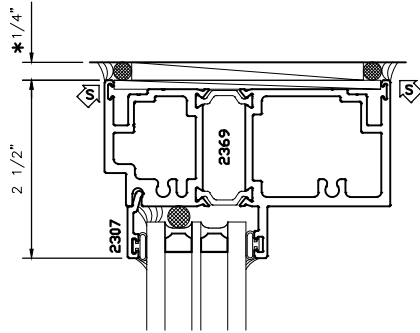

2300i

4" THERMAL TERRACE DOORS
OUTSWING DOOR
TRIPLE PANE DETAILS

* MINIMUM RECOMMENDED FOR THERMAL ISOLATION.
INCREASE AS REQUIRED TO COMPLY WITH SEALANT
MANUFACTURERS' INSTRUCTIONS

10