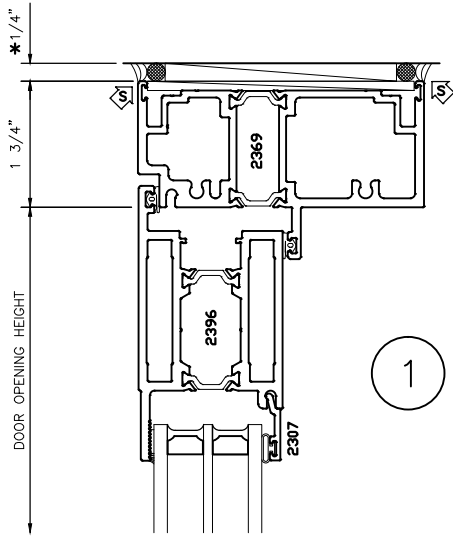

2300i

4" THERMAL TERRACE DOORS
OUTSWING DOOR
TRIPLE PANE DETAILS

SINGLE DOOR
WITHOUT TRANSOM
STANDARD CONFIGURATION

SINGLE DOOR
WITHOUT 3527i SIDELITE
STANDARD CONFIGURATION

SINGLE DOOR
WITH 3527i SIDELITES
STANDARD CONFIGURATION

SINGLE DOOR
WITH TRANSOM
STANDARD CONFIGURATION

2300i

4" THERMAL TERRACE DOORS
OUTSWING DOOR
TRIPLE PANE DETAILS

* MINIMUM RECOMMENDED FOR THERMAL ISOLATION.
INCREASE AS REQUIRED TO COMPLY WITH SEALANT
MANUFACTURERS' INSTRUCTIONS