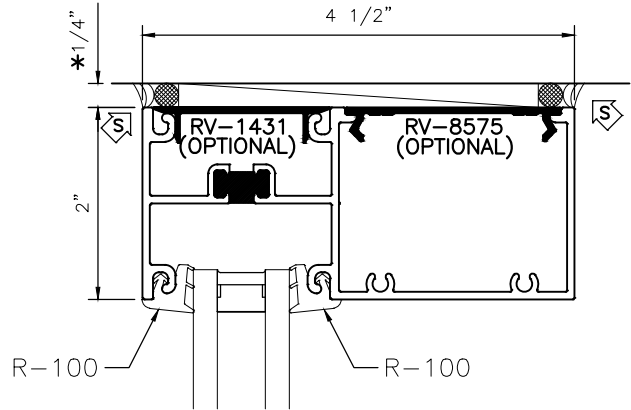

MANKO

2450FS

4 1/2" FRONT GLAZED THERMAL STOREFRONT OPT. GLAZING CONFIGURATION

* MINIMUM RECOMMENDED FOR THERMAL ISOLATION.
INCREASE AS REQUIRED TO COMPLY WITH SEALANT
MANUFACTURERS' INSTRUCTIONS

1 1/8" GLAZING

1" GLAZING

5/8" GLAZING

1/2" GLAZING

1/4" GLAZING

**PART # 8551 SHOWN. SIMILAR
THROUGHOUT SERIES.**