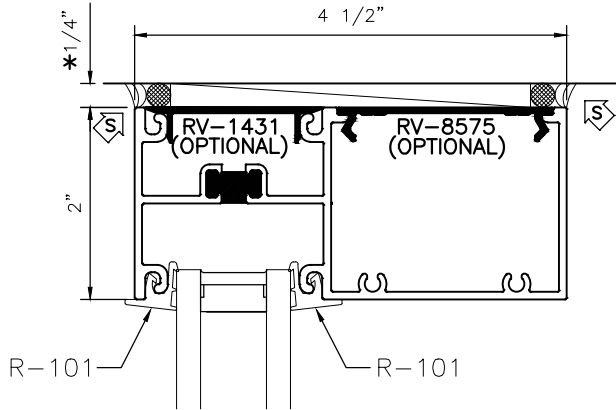

MANKO

2450FS

4 1/2" FRONT GLAZED THERMAL STOREFRONT OPT. GLAZING CONFIGURATION

* MINIMUM RECOMMENDED FOR THERMAL ISOLATION.
INCREASE AS REQUIRED TO COMPLY WITH SEALANT
MANUFACTURERS' INSTRUCTIONS

1 1/8" GLAZING

1" GLAZING

5/8" GLAZING

1/2" GLAZING

1/4" GLAZING

**PART # 8551 SHOWN. SIMILAR
THROUGHOUT SERIES.**