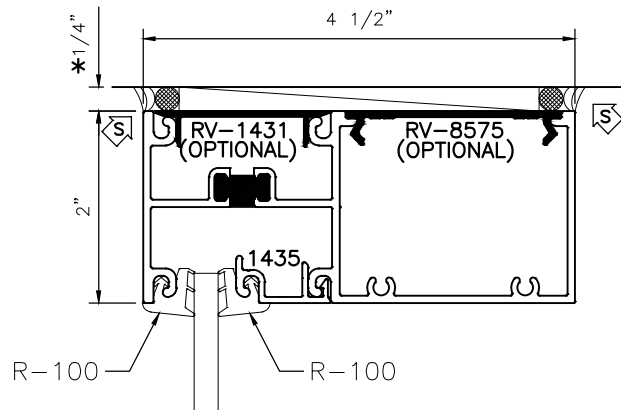

MANKO

2450FS

4 1/2" FRONT GLAZED THERMAL STOREFRONT OPT. GLAZING CONFIGURATION

* MINIMUM RECOMMENDED FOR THERMAL ISOLATION.
INCREASE AS REQUIRED TO COMPLY WITH SEALANT
MANUFACTURERS' INSTRUCTIONS

1 1/8" GLAZING

1" GLAZING

5/8" GLAZING

1/2" GLAZING

1/4" GLAZING

**PART # 8551 SHOWN. SIMILAR
THROUGHOUT SERIES.**