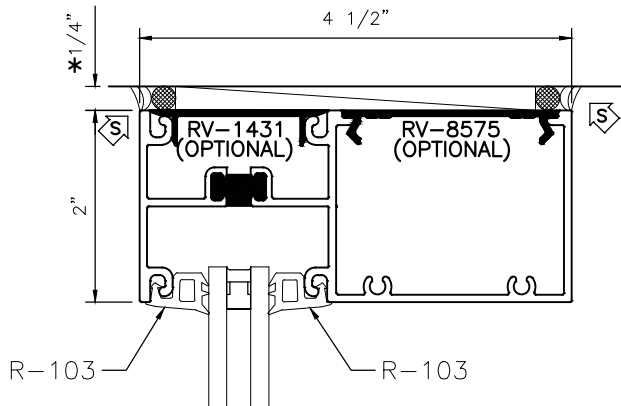

MANKO

2450FS

4 1/2" FRONT GLAZED THERMAL STOREFRONT OPT. GLAZING CONFIGURATION

* MINIMUM RECOMMENDED FOR THERMAL ISOLATION.
INCREASE AS REQUIRED TO COMPLY WITH SEALANT
MANUFACTURERS' INSTRUCTIONS

1 1/8" GLAZING

1" GLAZING

5/8" GLAZING

1/2" GLAZING

1/4" GLAZING

**PART # 8551 SHOWN. SIMILAR
THROUGHOUT SERIES.**