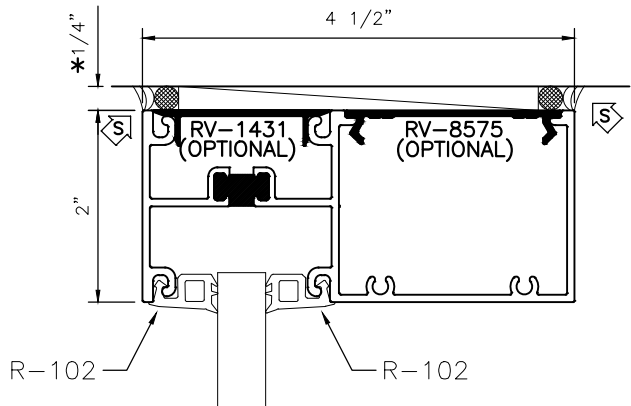

MANKO

2450FS

4 1/2" FRONT GLAZED THERMAL STOREFRONT OPT. GLAZING CONFIGURATION

* MINIMUM RECOMMENDED FOR THERMAL ISOLATION.
INCREASE AS REQUIRED TO COMPLY WITH SEALANT
MANUFACTURERS' INSTRUCTIONS

1 1/8" GLAZING

1" GLAZING

5/8" GLAZING

1/2" GLAZING

1/4" GLAZING

**PART # 8551 SHOWN. SIMILAR
THROUGHOUT SERIES.**