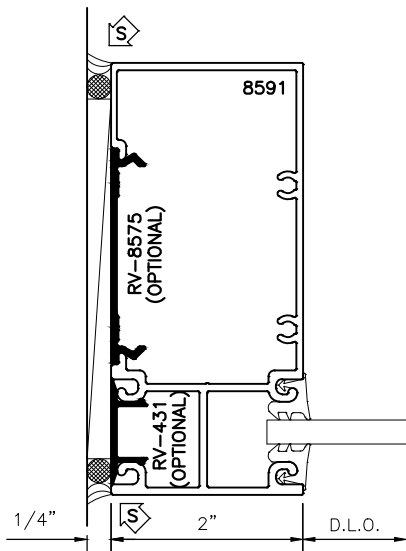

MANKO

2450FS

**4 1/2" FRONT GLAZED
THERMAL STOREFRONT
1/4" GLAZING DETAILS**

1

2

MANKO

2450FS

**4 1/2" FRONT GLAZED
THERMAL STOREFRONT
1/4" GLAZING DETAILS**

3

5

4