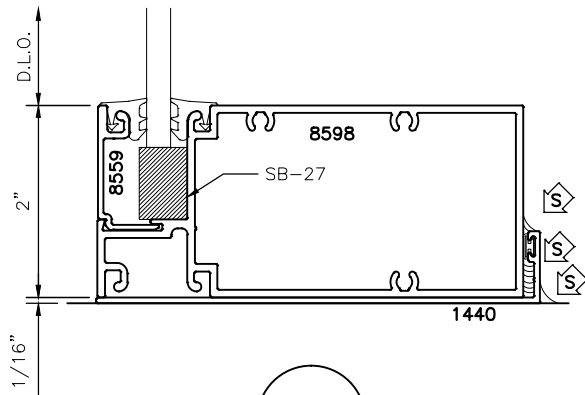

MANKO

2450FS

**4 1/2" FRONT GLAZED
THERMAL STOREFRONT
1/4" GLAZING DETAILS**

1

2

MANKO

2450FS

**4 1/2" FRONT GLAZED
THERMAL STOREFRONT
1/4" GLAZING DETAILS**

3

5

4