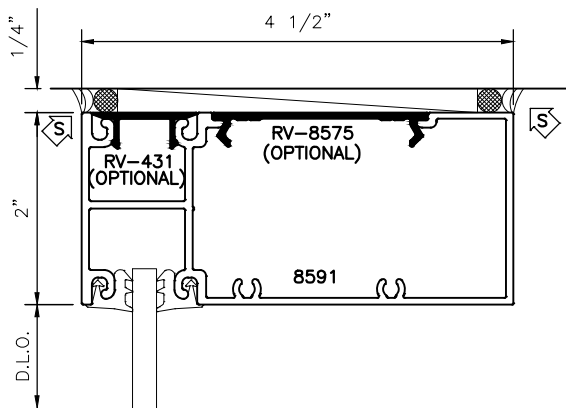

MANKO

2450FS

**4 1/2" FRONT GLAZED
THERMAL STOREFRONT
1/4" GLAZING DETAILS**

1

2

MANKO

2450FS

**4 1/2" FRONT GLAZED
THERMAL STOREFRONT
1/4" GLAZING DETAILS**