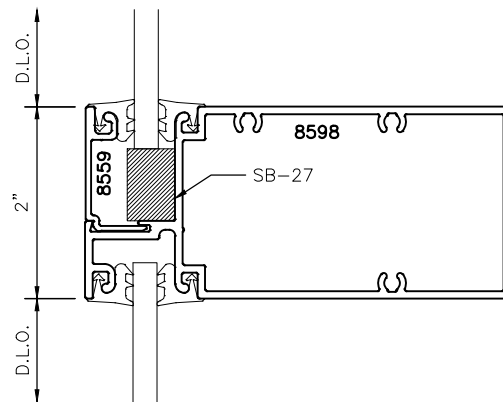

MANKO

2450FS

**4 1/2" FRONT GLAZED
THERMAL STOREFRONT
1/4" GLAZING DETAILS**

1

2

MANKO

2450FS

**4 1/2" FRONT GLAZED
THERMAL STOREFRONT
1/4" GLAZING DETAILS**

3

5

4