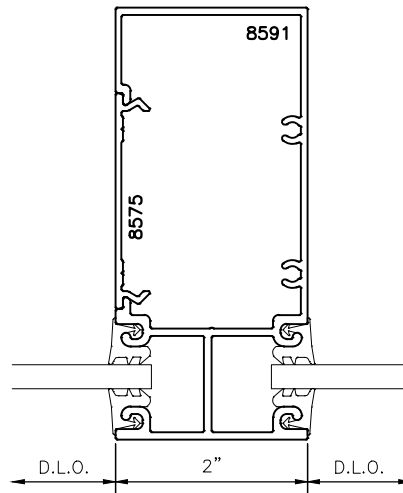

MANKO

2450FS

**4 1/2" FRONT GLAZED
THERMAL STOREFRONT
1/4" GLAZING DETAILS**

1

2

MANKO

2450FS

**4 1/2" FRONT GLAZED
THERMAL STOREFRONT
1/4" GLAZING DETAILS**

3

5

4