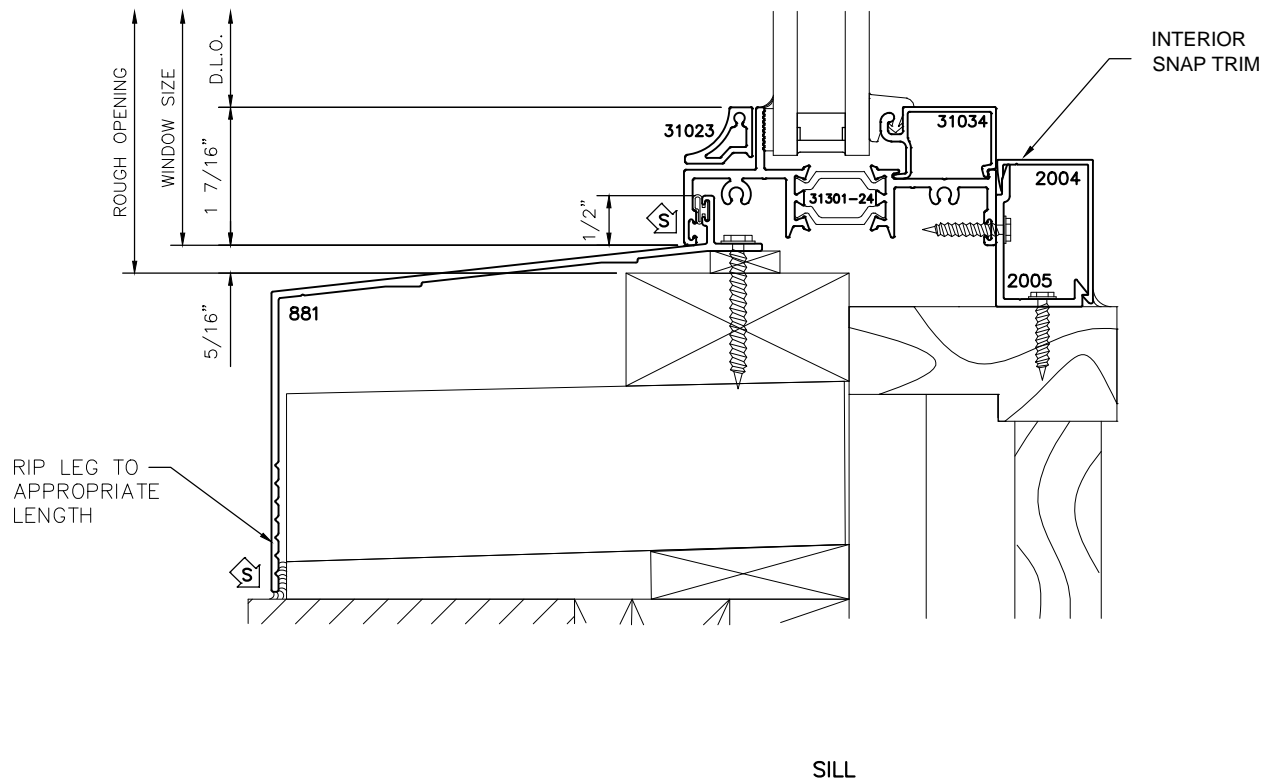

3100i
SERIES

3 1/4" SERIES HISTORICAL WINDOW SYSTEM PANNING-TRIM DETAILS

HEAD

3100i
SERIES

3 1/4" SERIES HISTORICAL WINDOW SYSTEM PANNING-TRIM DETAILS

**3100i
SERIES**

**3 1/4" SERIES HISTORICAL
WINDOW SYSTEM
PANNING-TRIM DETAILS**

LEFT JAMB

3100i
SERIES

3 1/4" SERIES HISTORICAL WINDOW SYSTEM PANNING-TRIM DETAILS

RIGHT & LEFT JAMB
W/ TRIM