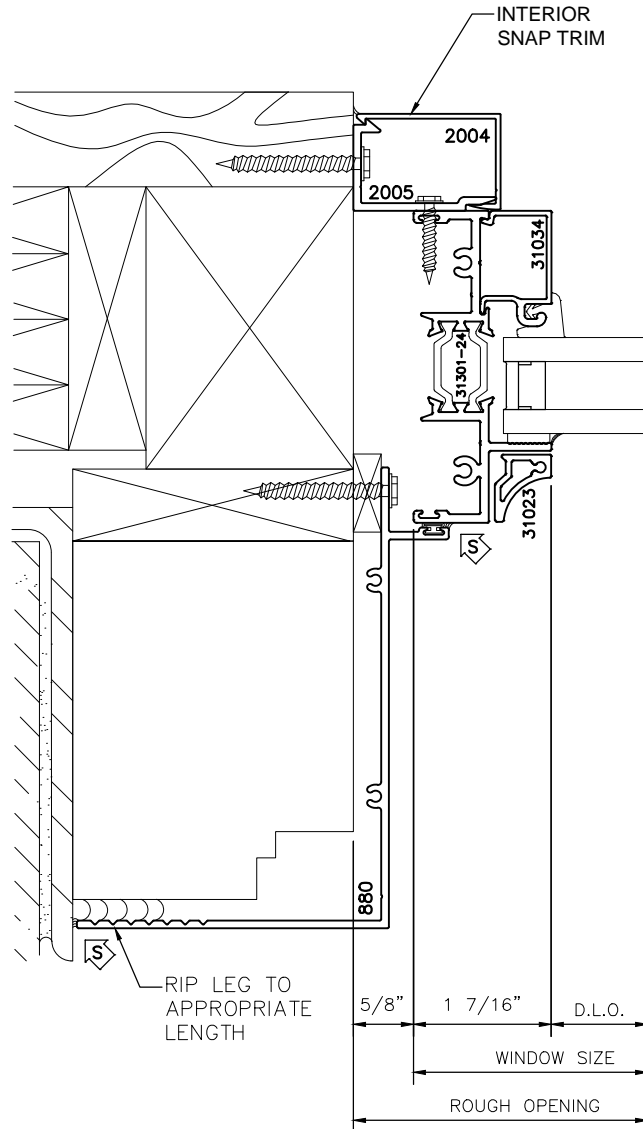

3100i
SERIES

3 1/4" SERIES HISTORICAL WINDOW SYSTEM PANNING-TRIM DETAILS

HEAD

3100i
SERIES

3 1/4" SERIES HISTORICAL WINDOW SYSTEM PANNING-TRIM DETAILS

**3100i
SERIES**

**3 1/4" SERIES HISTORICAL
WINDOW SYSTEM
PANNING-TRIM DETAILS**

LEFT JAMB

3100i
SERIES

3 1/4" SERIES HISTORICAL WINDOW SYSTEM PANNING-TRIM DETAILS

RIGHT & LEFT JAMB
W/ TRIM