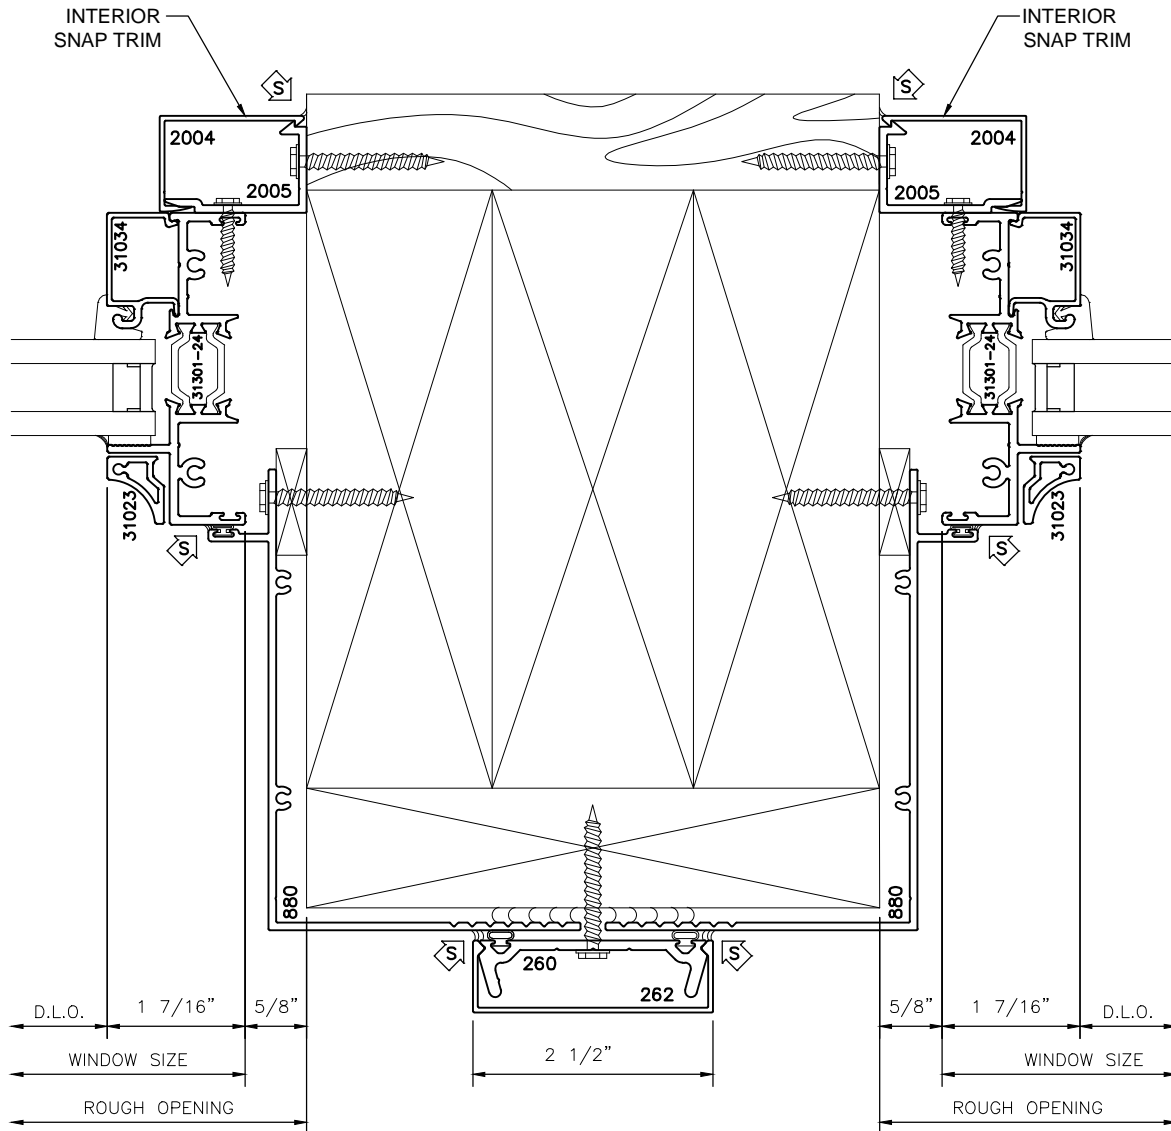

3100i
SERIES

3 1/4" SERIES HISTORICAL WINDOW SYSTEM PANNING-TRIM DETAILS

HEAD

3100i
SERIES

3 1/4" SERIES HISTORICAL WINDOW SYSTEM PANNING-TRIM DETAILS

**3100i
SERIES**

**3 1/4" SERIES HISTORICAL
WINDOW SYSTEM
PANNING-TRIM DETAILS**

LEFT JAMB

3100i
SERIES

3 1/4" SERIES HISTORICAL WINDOW SYSTEM PANNING-TRIM DETAILS

RIGHT & LEFT JAMB
W/ TRIM