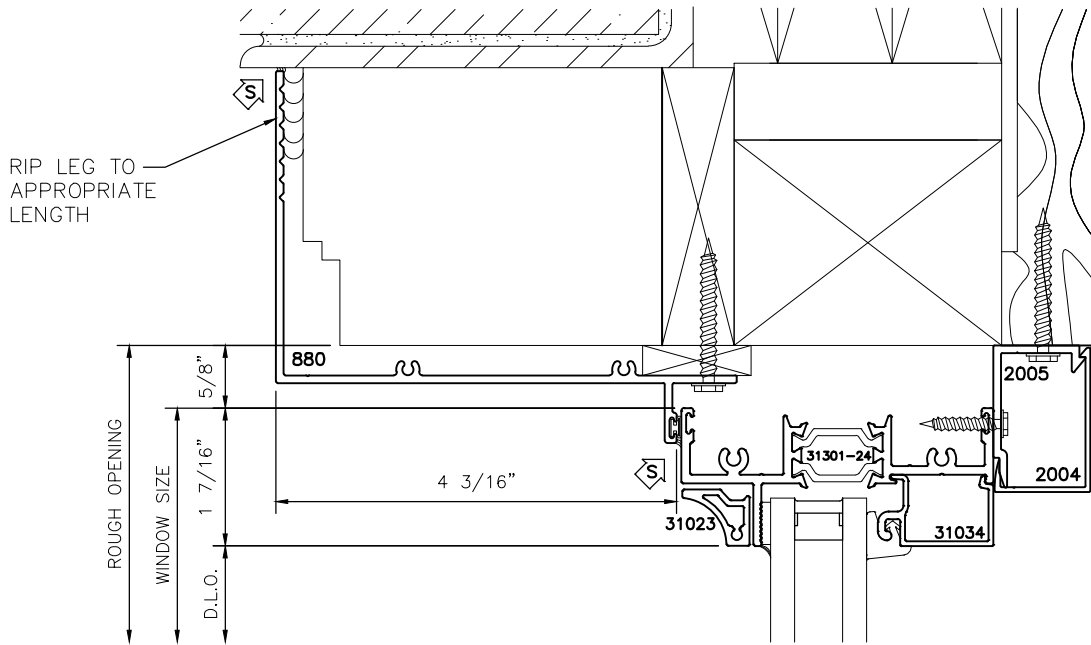

3100i
SERIES

3 1/4" SERIES HISTORICAL WINDOW SYSTEM PANNING-TRIM DETAILS

HEAD

3100i
SERIES

3 1/4" SERIES HISTORICAL WINDOW SYSTEM PANNING-TRIM DETAILS

**3100i
SERIES**

**3 1/4" SERIES HISTORICAL
WINDOW SYSTEM
PANNING-TRIM DETAILS**

LEFT JAMB

3100i
SERIES

3 1/4" SERIES HISTORICAL WINDOW SYSTEM PANNING-TRIM DETAILS

RIGHT & LEFT JAMB
W/ TRIM