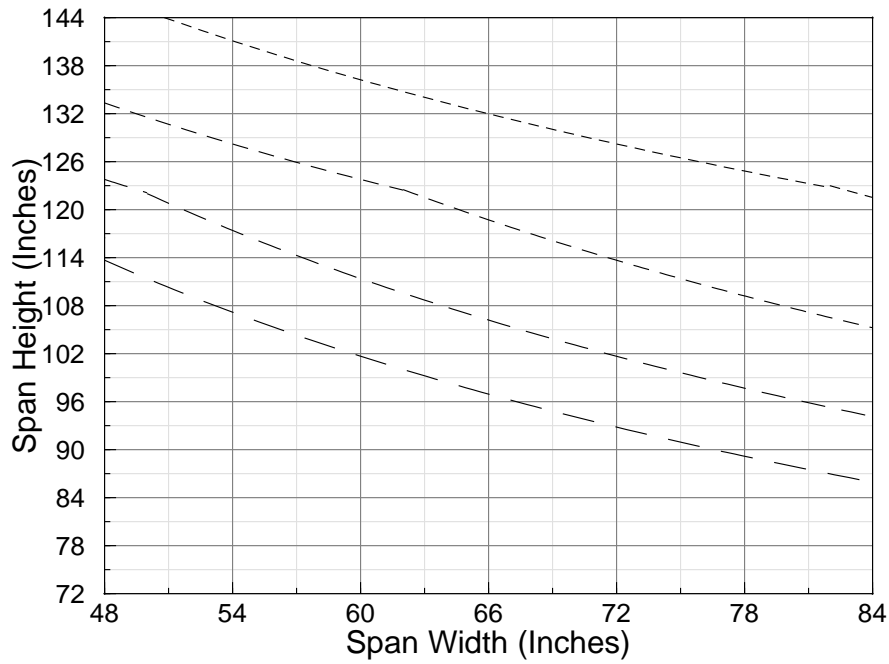

Windload Chart for 3 Piece Mullion

- ----- 15 PSF
- ----- 20 PSF
- ----- 25 PSF
- ----- 30 PSF

All Calculations Based on L/175 Deflection

MANKO
WINDOW SYSTEMS, INC.

PHONE 785/776-9643 800/642-1488 FAX 785/776-9644
800 HAYES DRIVE MANHATTAN, KS 66502