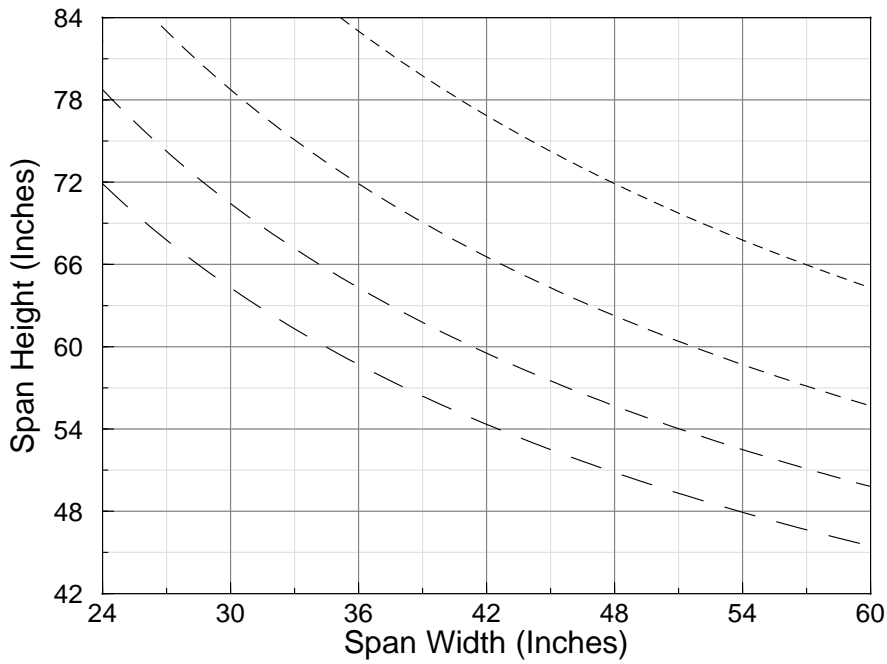

Windload Chart for 31021 Divided Lite

- 15 PSF
- 20 PSF
- 25 PSF
- 30 PSF

Windload Chart for 31001/31000 Self Mulling Mullion

- 15 PSF
- 20 PSF
- 25 PSF
- 30 PSF

All Calculations Based on L/175 Deflection