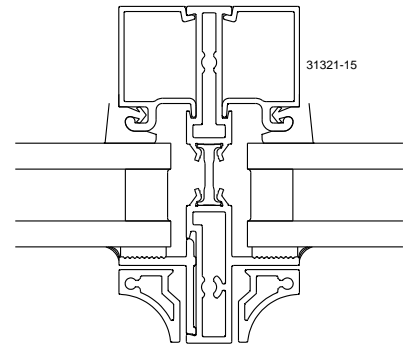

Windload Chart for 31021 Divided Lite

- 15 PSF
- 20 PSF
- 25 PSF
- 30 PSF

Windload Chart for 31001/31000 Self Mulling Mullion

- 15 PSF
- 20 PSF
- 25 PSF
- 30 PSF

All Calculations Based on L/175 Deflection

MANKO
WINDOW SYSTEMS, INC.

PHONE 785/776-9643 800/642-1488 FAX 785/776-9644
800 HAYES DRIVE MANHATTAN, KS 66502

Windload Chart for 3 Piece Mullion

- 15 PSF
- 20 PSF
- 25 PSF
- 30 PSF

All Calculations Based on L/175 Deflection