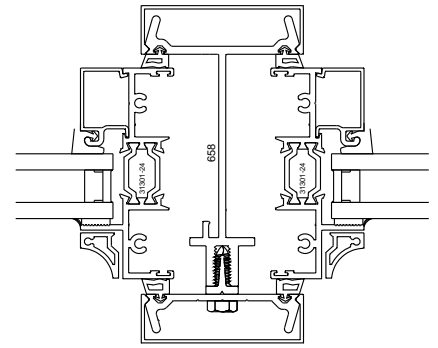

Windload Chart for 31021 Divided Lite

- 15 PSF
- 20 PSF
- 25 PSF
- 30 PSF

Windload Chart for 31001/31000 Self Mulling Mullion

- 15 PSF
- 20 PSF
- 25 PSF
- 30 PSF

All Calculations Based on L/175 Deflection

MANKO
WINDOW SYSTEMS, INC.

PHONE 785/776-9643 800/642-1488 FAX 785/776-9644
800 HAYES DRIVE MANHATTAN, KS 66502

Windload Chart for 3 Piece Mullion

- 15 PSF
- 20 PSF
- 25 PSF
- 30 PSF

All Calculations Based on L/175 Deflection