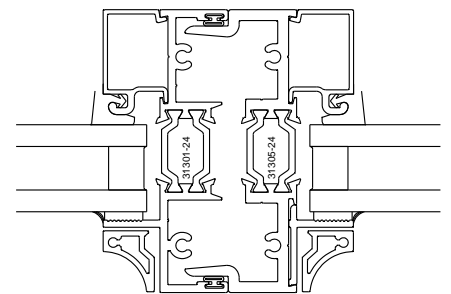

Windload Chart for 31021 Divided Lite

- 15 PSF
- 20 PSF
- 25 PSF
- 30 PSF

Windload Chart for 31001/31000 Self Mulling Mullion

- 15 PSF
- 20 PSF
- 25 PSF
- 30 PSF

All Calculations Based on L/175 Deflection

MANKO
WINDOW SYSTEMS, INC.

PHONE 785/776-9643 800/642-1488 FAX 785/776-9644
800 HAYES DRIVE MANHATTAN, KS 66502

Windload Chart for 3 Piece Mullion

- 15 PSF
- 20 PSF
- 25 PSF
- 30 PSF

All Calculations Based on L/175 Deflection