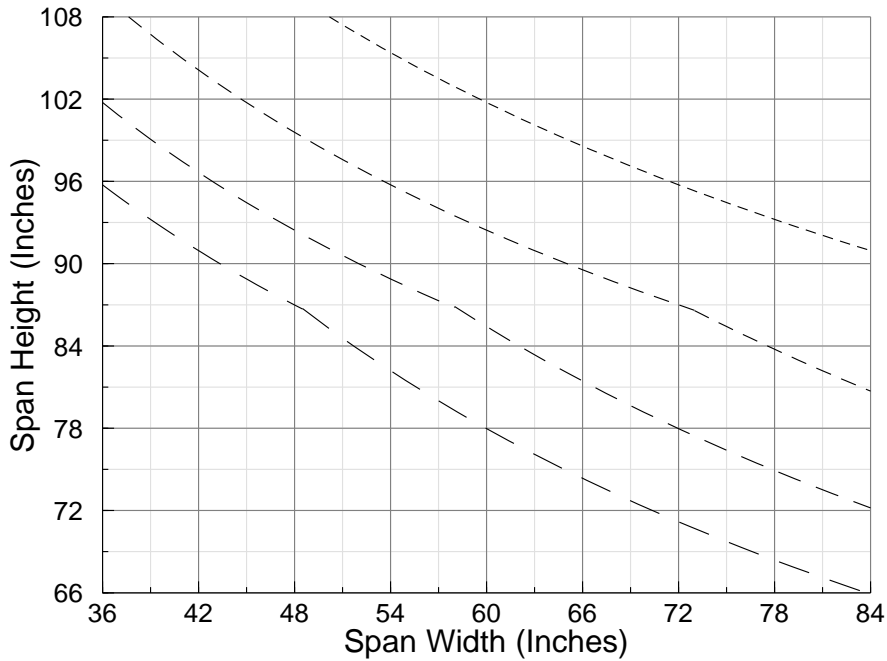

Windload Chart for 31021 Divided Lite

- 15 PSF
- 20 PSF
- 25 PSF
- 30 PSF

Windload Chart for 31001/31000 Self Mulling Mullion

- 15 PSF
- 20 PSF
- 25 PSF
- 30 PSF

All Calculations Based on L/175 Deflection