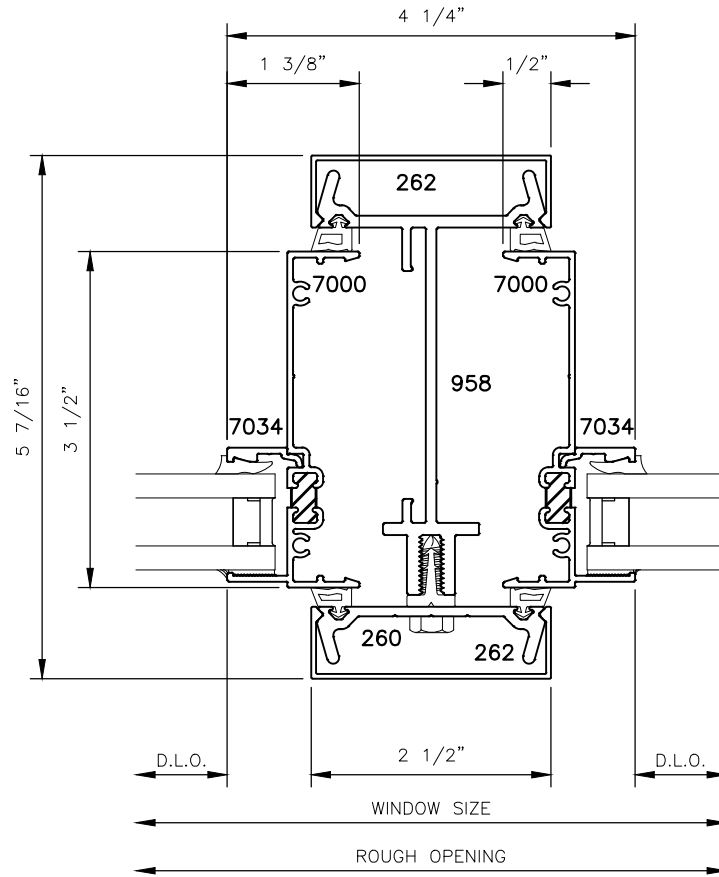

# 3 1/2" SERIES HORIZONTAL 6035 SLIDING & FIXED WINDOW SYSTEM VERTICAL MULLION DETAILS

# 3 1/2" SERIES HORIZONTAL 6035 SLIDING & FIXED WINDOW SYSTEM VERTICAL MULLION DETAILS

**6035** *3 1/2" SERIES HORIZONTAL  
SLIDING & FIXED WINDOW SYSTEM  
STACK MULLION DETAILS*