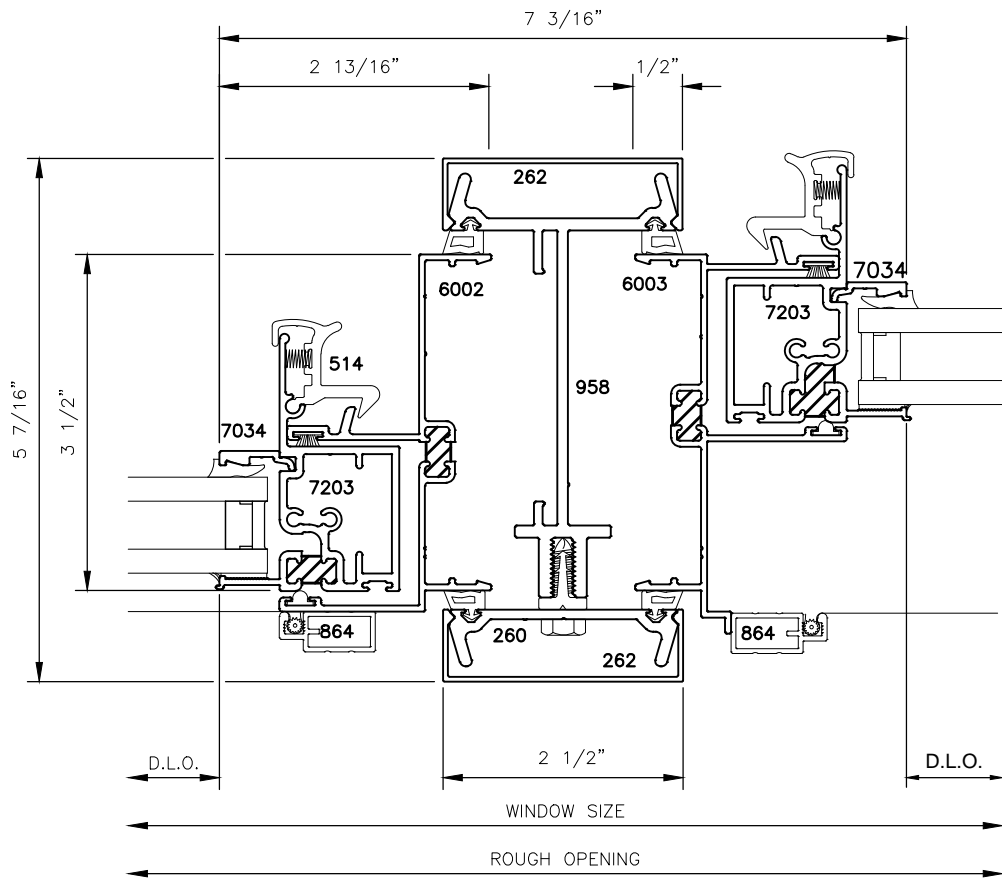

# 3 1/2" SERIES HORIZONTAL 6035 SLIDING & FIXED WINDOW SYSTEM VERTICAL MULLION DETAILS

# 3 1/2" SERIES HORIZONTAL 6035 SLIDING & FIXED WINDOW SYSTEM VERTICAL MULLION DETAILS

**6035** *3 1/2" SERIES HORIZONTAL  
SLIDING & FIXED WINDOW SYSTEM  
STACK MULLION DETAILS*