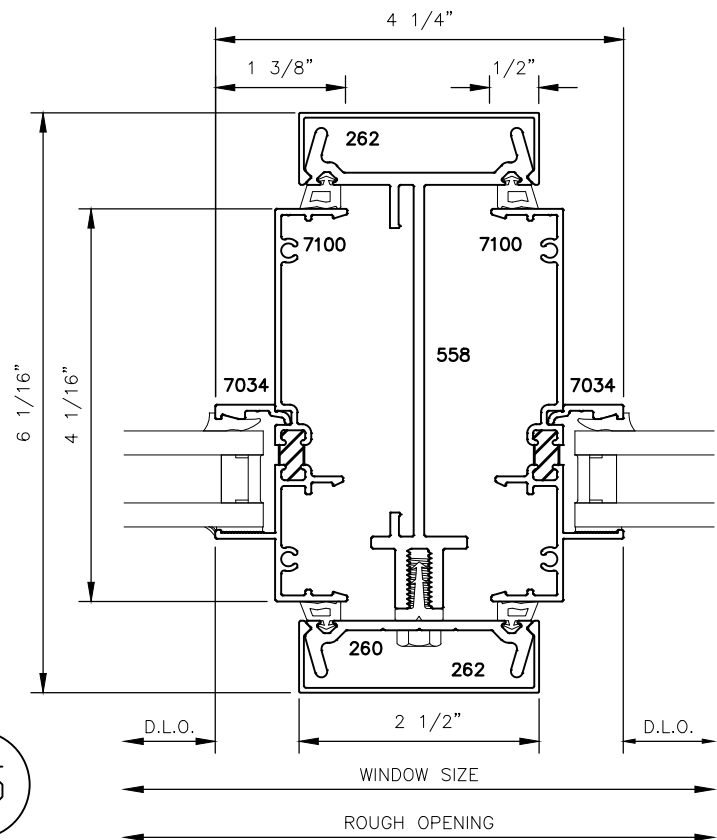

6041 SERIES

4 1/16" SERIES HORIZONTAL SLIDING & FIXED WINDOW SYSTEM STANDARD DETAILS

14

15