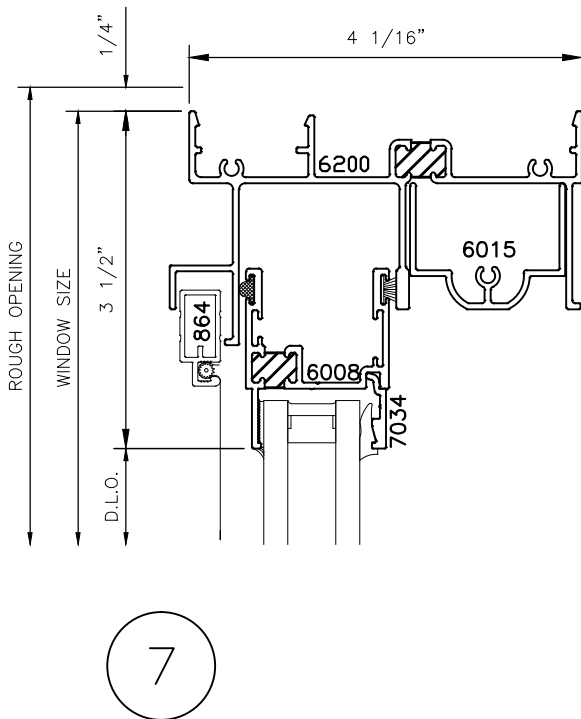

**6041
SERIES**

**4 1/16" SERIES HORIZONTAL
SLIDING & FIXED WINDOW SYSTEM
STANDARD DETAILS**

6041 SERIES

4 1/16" SERIES HORIZONTAL SLIDING & FIXED WINDOW SYSTEM STANDARD DETAILS

6041 SERIES

4 1/16" SERIES HORIZONTAL SLIDING & FIXED WINDOW SYSTEM STANDARD DETAILS

**6041
SERIES**

**4 1/16" SERIES HORIZONTAL
SLIDING & FIXED WINDOW SYSTEM
STANDARD DETAILS**

10

12

11

13

6041 SERIES

4 1/16" SERIES HORIZONTAL SLIDING & FIXED WINDOW SYSTEM STANDARD DETAILS

14

15