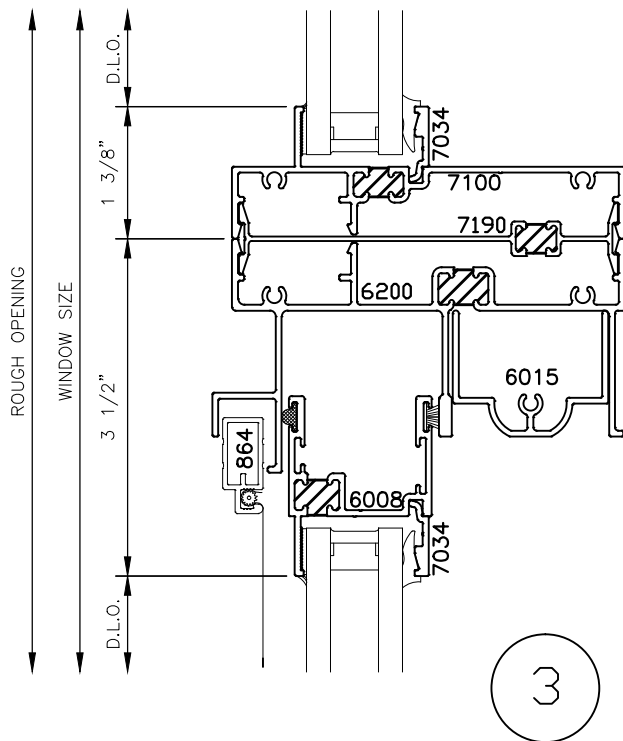

**6041
SERIES**

**4 1/16" SERIES HORIZONTAL
SLIDING & FIXED WINDOW SYSTEM
STANDARD DETAILS**

6041 SERIES

4 1/16" SERIES HORIZONTAL SLIDING & FIXED WINDOW SYSTEM STANDARD DETAILS

6041 SERIES

4 1/16" SERIES HORIZONTAL SLIDING & FIXED WINDOW SYSTEM STANDARD DETAILS

**6041
SERIES**

**4 1/16" SERIES HORIZONTAL
SLIDING & FIXED WINDOW SYSTEM
STANDARD DETAILS**

10

12

11

13

6041 SERIES

4 1/16" SERIES HORIZONTAL SLIDING & FIXED WINDOW SYSTEM STANDARD DETAILS

14

15