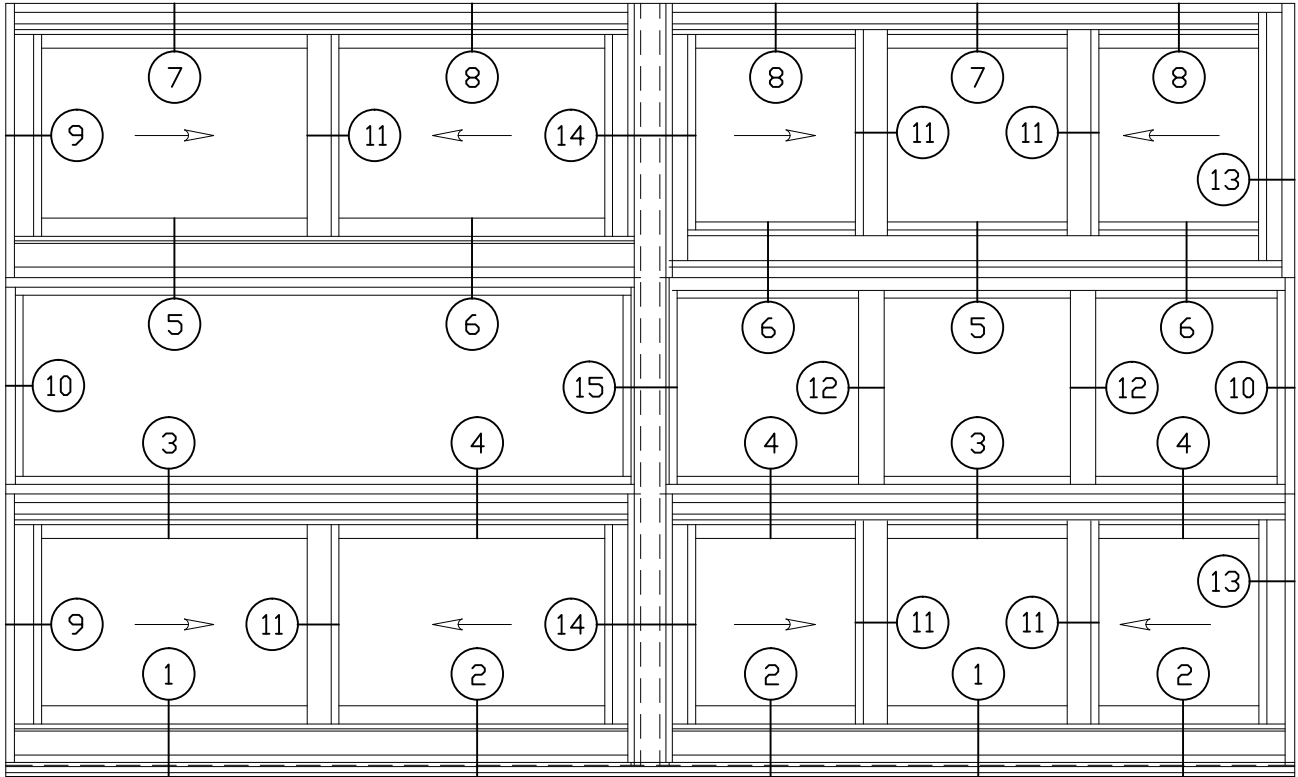

**6041
SERIES**

**4 1/16" SERIES HORIZONTAL
SLIDING & FIXED WINDOW SYSTEM
STANDARD DETAILS**

6041 SERIES

4 1/16" SERIES HORIZONTAL SLIDING & FIXED WINDOW SYSTEM STANDARD DETAILS

6041 SERIES

4 1/16" SERIES HORIZONTAL SLIDING & FIXED WINDOW SYSTEM STANDARD DETAILS

**6041
SERIES**

**4 1/16" SERIES HORIZONTAL
SLIDING & FIXED WINDOW SYSTEM
STANDARD DETAILS**

10

12

11

13

6041 SERIES

4 1/16" SERIES HORIZONTAL SLIDING & FIXED WINDOW SYSTEM STANDARD DETAILS