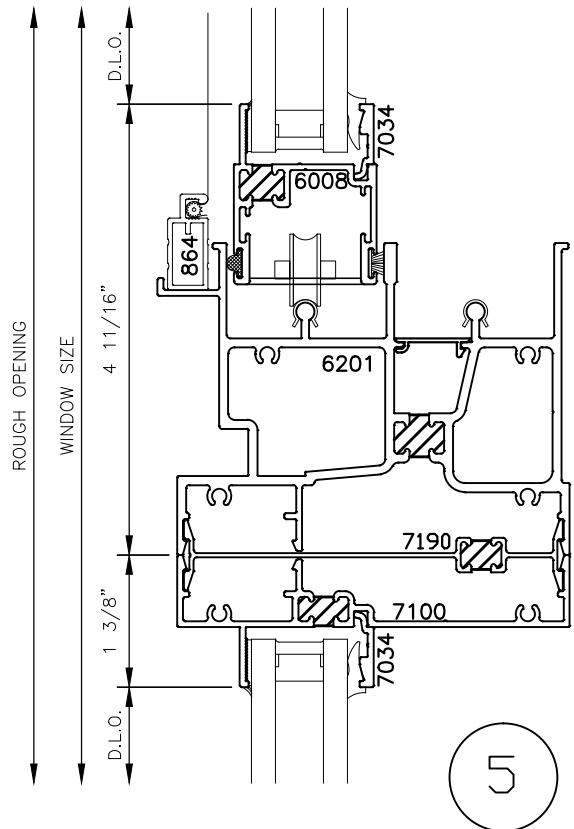

**6041
SERIES**

**4 1/16" SERIES HORIZONTAL
SLIDING & FIXED WINDOW SYSTEM
STANDARD DETAILS**

6041 SERIES

4 1/16" SERIES HORIZONTAL SLIDING & FIXED WINDOW SYSTEM STANDARD DETAILS

6041 SERIES

4 1/16" SERIES HORIZONTAL SLIDING & FIXED WINDOW SYSTEM STANDARD DETAILS

**6041
SERIES**

**4 1/16" SERIES HORIZONTAL
SLIDING & FIXED WINDOW SYSTEM
STANDARD DETAILS**

10

12

11

13

6041 SERIES

4 1/16" SERIES HORIZONTAL SLIDING & FIXED WINDOW SYSTEM STANDARD DETAILS

14

15