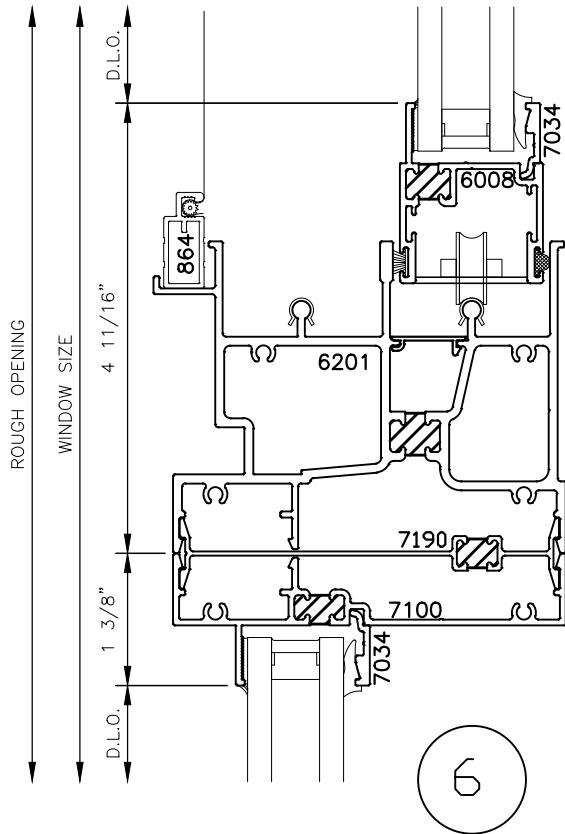

**6041
SERIES**

**4 1/16" SERIES HORIZONTAL
SLIDING & FIXED WINDOW SYSTEM
STANDARD DETAILS**

6041 SERIES

4 1/16" SERIES HORIZONTAL SLIDING & FIXED WINDOW SYSTEM STANDARD DETAILS

6041 SERIES

4 1/16" SERIES HORIZONTAL SLIDING & FIXED WINDOW SYSTEM STANDARD DETAILS

**6041
SERIES**

**4 1/16" SERIES HORIZONTAL
SLIDING & FIXED WINDOW SYSTEM
STANDARD DETAILS**

10

12

11

13

6041 SERIES

4 1/16" SERIES HORIZONTAL SLIDING & FIXED WINDOW SYSTEM STANDARD DETAILS

14

15