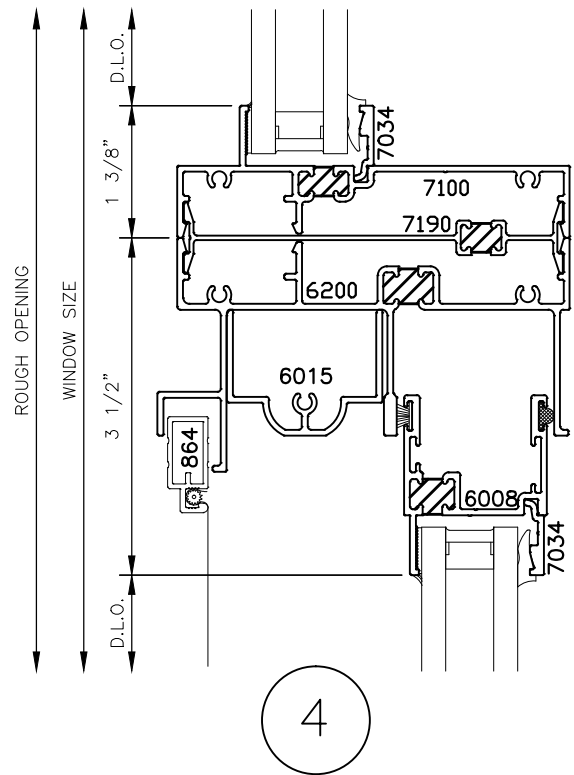

**6041
SERIES**

**4 1/16" SERIES HORIZONTAL
SLIDING & FIXED WINDOW SYSTEM
STANDARD DETAILS**

6041 SERIES

4 1/16" SERIES HORIZONTAL SLIDING & FIXED WINDOW SYSTEM STANDARD DETAILS

6041 SERIES

4 1/16" SERIES HORIZONTAL SLIDING & FIXED WINDOW SYSTEM STANDARD DETAILS

**6041
SERIES**

**4 1/16" SERIES HORIZONTAL
SLIDING & FIXED WINDOW SYSTEM
STANDARD DETAILS**

10

12

11

13

6041 SERIES

4 1/16" SERIES HORIZONTAL SLIDING & FIXED WINDOW SYSTEM STANDARD DETAILS

14

15