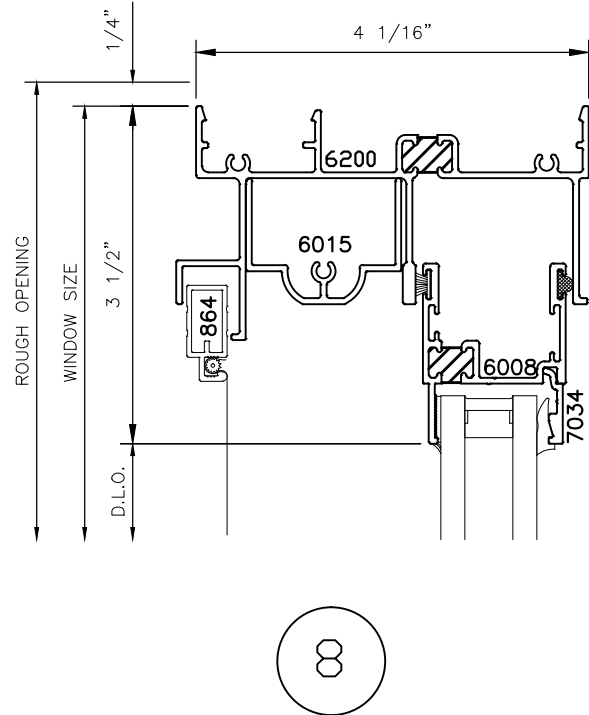

**6041
SERIES**

**4 1/16" SERIES HORIZONTAL
SLIDING & FIXED WINDOW SYSTEM
STANDARD DETAILS**

6041 SERIES

4 1/16" SERIES HORIZONTAL SLIDING & FIXED WINDOW SYSTEM STANDARD DETAILS

6041 SERIES

4 1/16" SERIES HORIZONTAL SLIDING & FIXED WINDOW SYSTEM STANDARD DETAILS

**6041
SERIES**

**4 1/16" SERIES HORIZONTAL
SLIDING & FIXED WINDOW SYSTEM
STANDARD DETAILS**

10

12

11

13

6041 SERIES

4 1/16" SERIES HORIZONTAL SLIDING & FIXED WINDOW SYSTEM STANDARD DETAILS

14

15