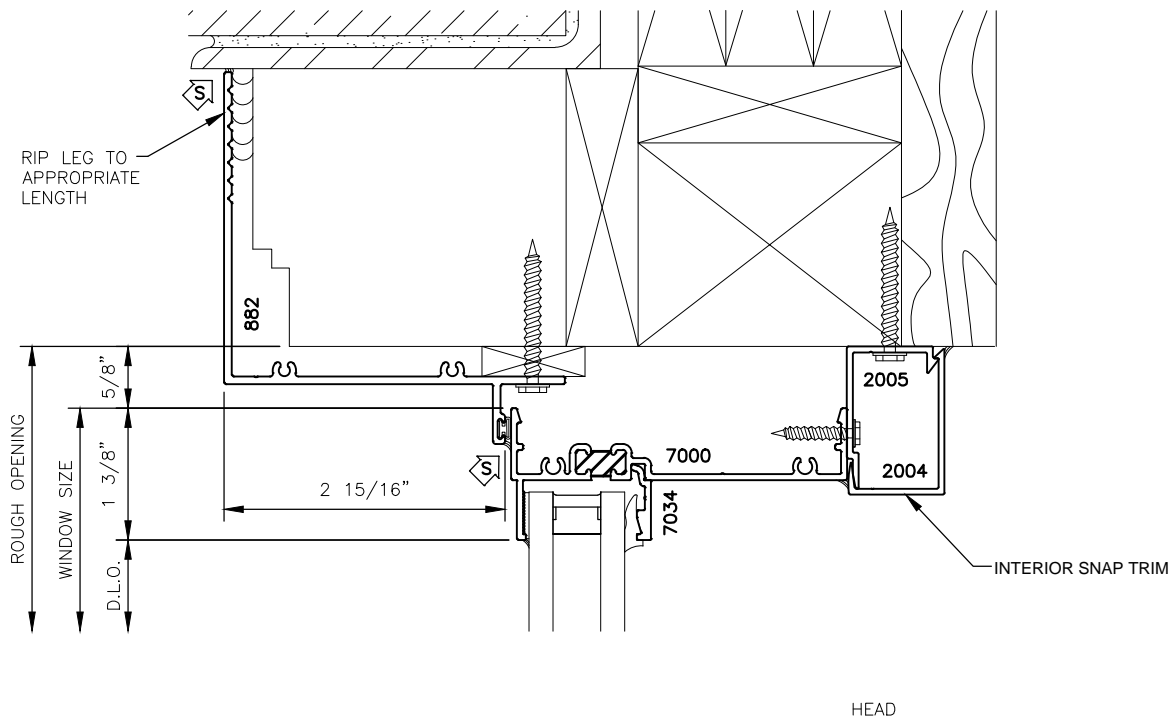

7035

3 1/2" SERIES HUNG & FIXED  
WINDOW SYSTEM  
PANNING - TRIM

7035

3 1/2" SERIES HUNG & FIXED  
WINDOW SYSTEM  
PANNING - TRIM

7035

3 1/2" SERIES HUNG & FIXED WINDOW SYSTEM  
PANNING - TRIM

LEFT JAMB

7035

3 1/2" SERIES HUNG & FIXED WINDOW SYSTEM  
PANNING & TRIM DETAILS