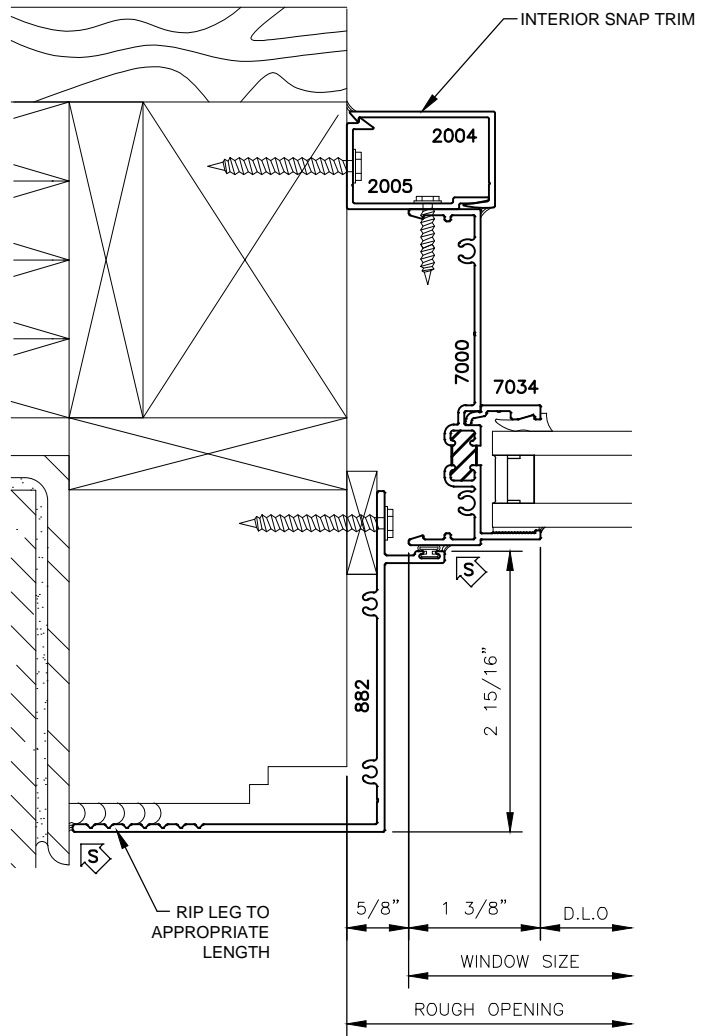

7035

3 1/2" SERIES HUNG & FIXED  
WINDOW SYSTEM  
PANNING - TRIM

7035

3 1/2" SERIES HUNG & FIXED  
WINDOW SYSTEM  
PANNING - TRIM

7035

3 1/2" SERIES HUNG & FIXED WINDOW SYSTEM  
PANNING - TRIM

LEFT JAMB

7035

3 1/2" SERIES HUNG & FIXED WINDOW SYSTEM  
PANNING & TRIM DETAILS