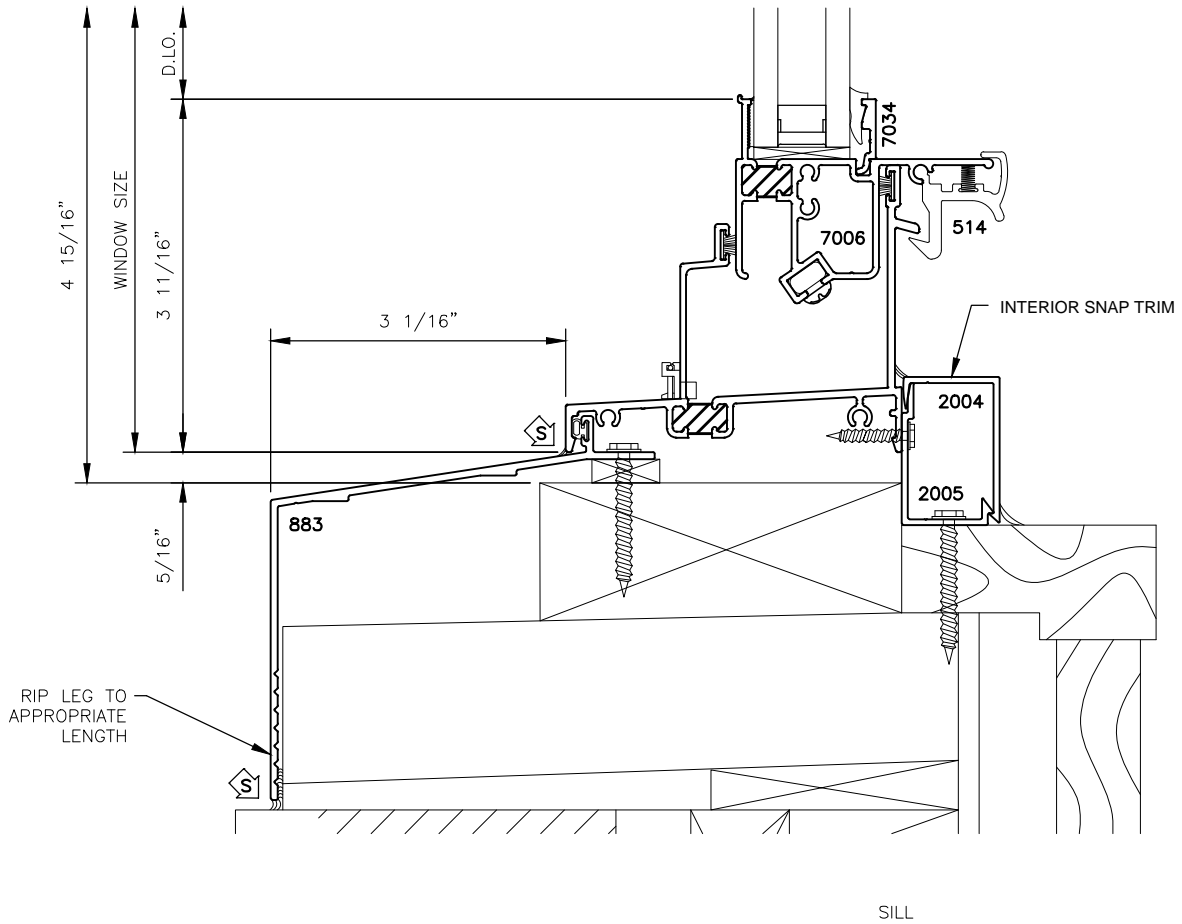

7035

3 1/2" SERIES HUNG & FIXED  
WINDOW SYSTEM  
PANNING - TRIM

7035

3 1/2" SERIES HUNG & FIXED  
WINDOW SYSTEM  
PANNING - TRIM

7035

3 1/2" SERIES HUNG & FIXED WINDOW SYSTEM  
PANNING - TRIM

LEFT JAMB

7035

3 1/2" SERIES HUNG & FIXED WINDOW SYSTEM  
PANNING & TRIM DETAILS