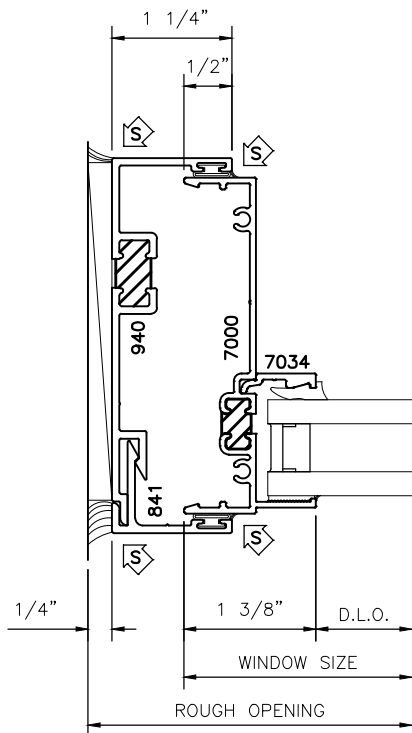

7035

3 1/2" SERIES HUNG & FIXED WINDOW SYSTEM RECEPTOR DETAILS

HEAD

LEFT JAMB

RIGHT JAMB