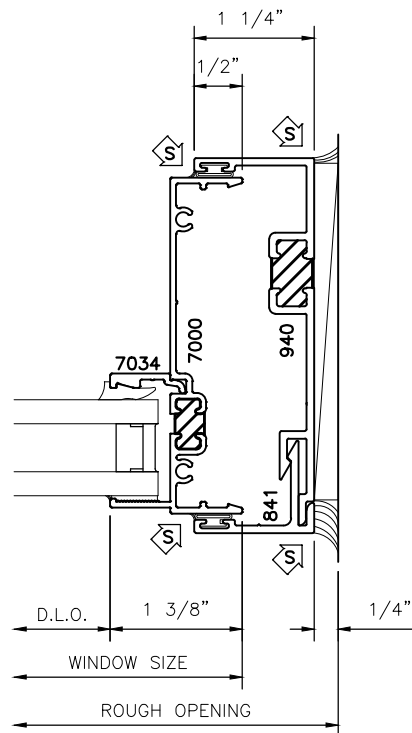

7035

3 1/2" SERIES HUNG & FIXED WINDOW SYSTEM RECEPTOR DETAILS

HEAD

LEFT JAMB

RIGHT JAMB