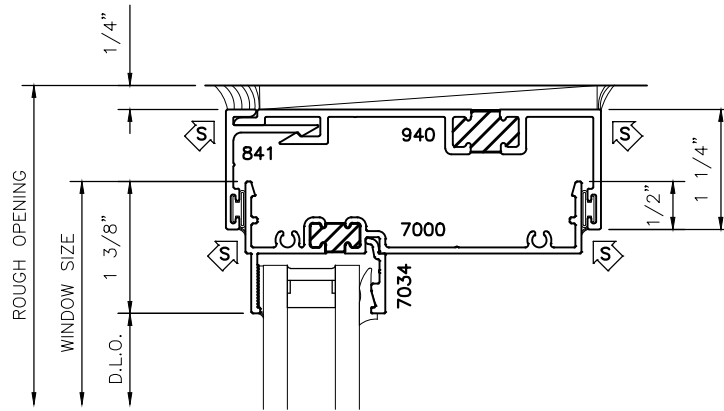

7035

3 1/2" SERIES HUNG & FIXED WINDOW SYSTEM RECEPTOR DETAILS

HEAD

LEFT JAMB

RIGHT JAMB