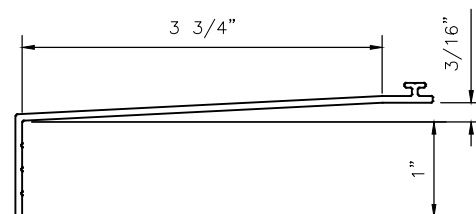

7035

3 1/2" SERIES HUNG & FIXED WINDOW SYSTEM
SILL STARTER WITH EXTENSION

1652

1654