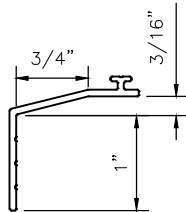

7035

3 1/2" SERIES HUNG & FIXED  
WINDOW SYSTEM  
SILL STARTER

7035

3 1/2" SERIES HUNG & FIXED WINDOW SYSTEM  
SILL STARTER WITH EXTENSION

87050

1650

1651

1652