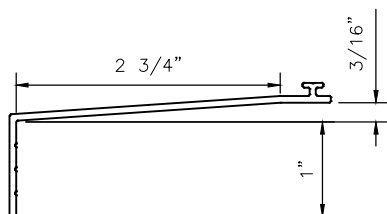

7035

3 1/2" SERIES HUNG & FIXED  
WINDOW SYSTEM  
SILL STARTER

7035

3 1/2" SERIES HUNG & FIXED WINDOW SYSTEM  
SILL STARTER WITH EXTENSION

87050

1650

1651

1652