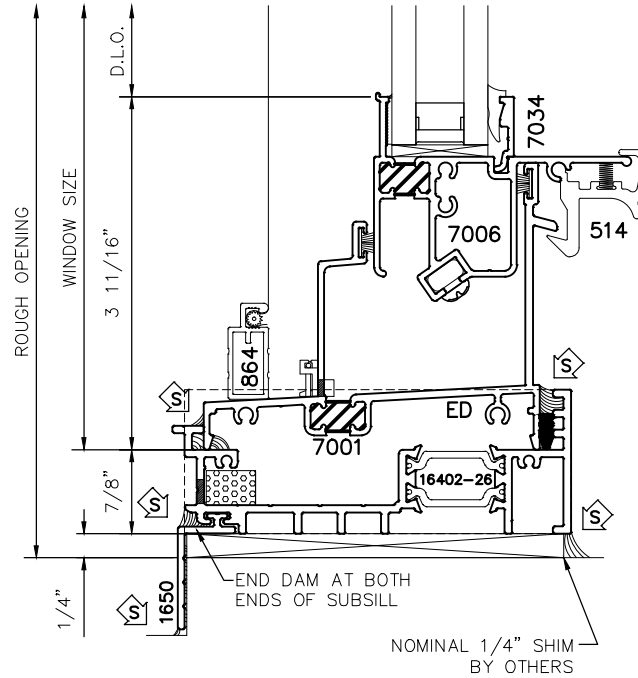

7035

3 1/2" SERIES HUNG & FIXED  
WINDOW SYSTEM  
SILL STARTER

7035

3 1/2" SERIES HUNG & FIXED WINDOW SYSTEM  
SILL STARTER WITH EXTENSION

87050

1650

1651

1652

1653

1654