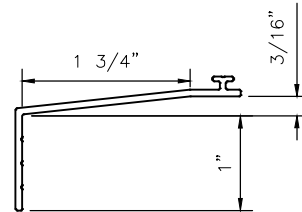

7035

3 1/2" SERIES HUNG & FIXED  
WINDOW SYSTEM  
SILL STARTER

7035

3 1/2" SERIES HUNG & FIXED WINDOW SYSTEM  
SILL STARTER WITH EXTENSION

87050

1650

1651

1652