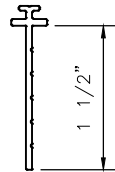

7035

3 1/2" SERIES HUNG & FIXED  
WINDOW SYSTEM  
SILL STARTER

7035

3 1/2" SERIES HUNG & FIXED WINDOW SYSTEM  
SILL STARTER WITH EXTENSION

87050

1650

1651

1652