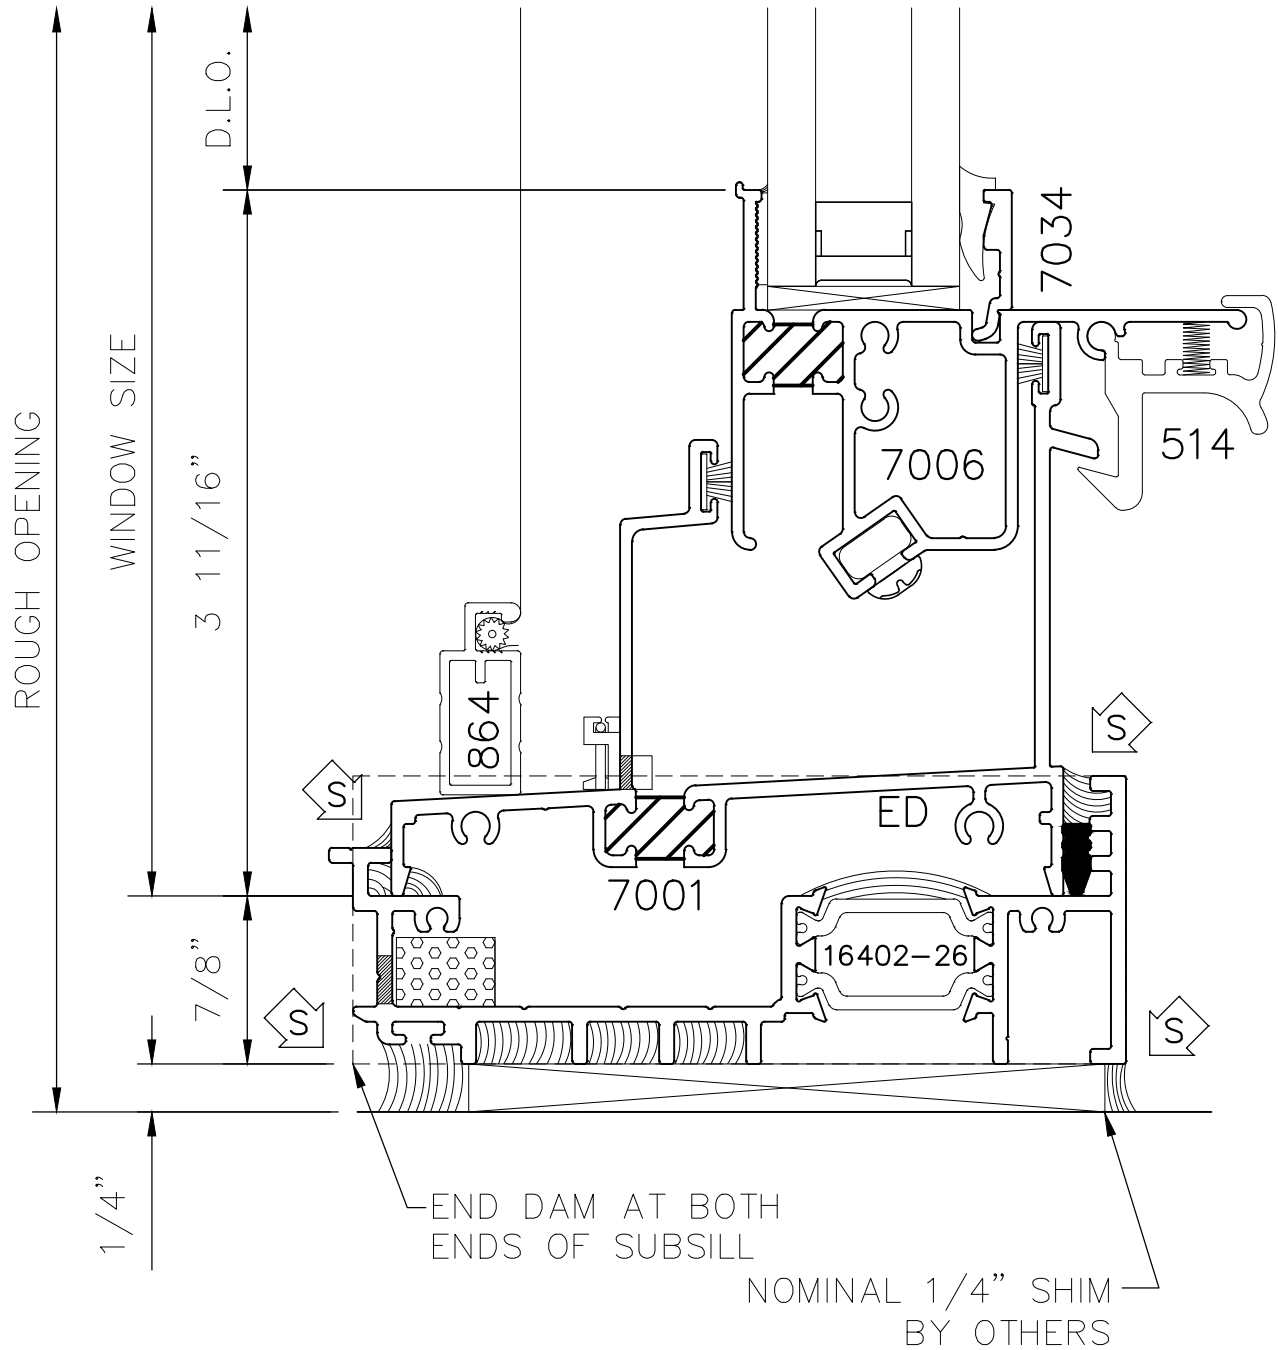

7035

3 1/2" SERIES HUNG & FIXED  
WINDOW SYSTEM  
SILL STARTER

7035

3 1/2" SERIES HUNG & FIXED WINDOW SYSTEM  
SILL STARTER WITH EXTENSION

87050

1650

1651

1652

1653

1654