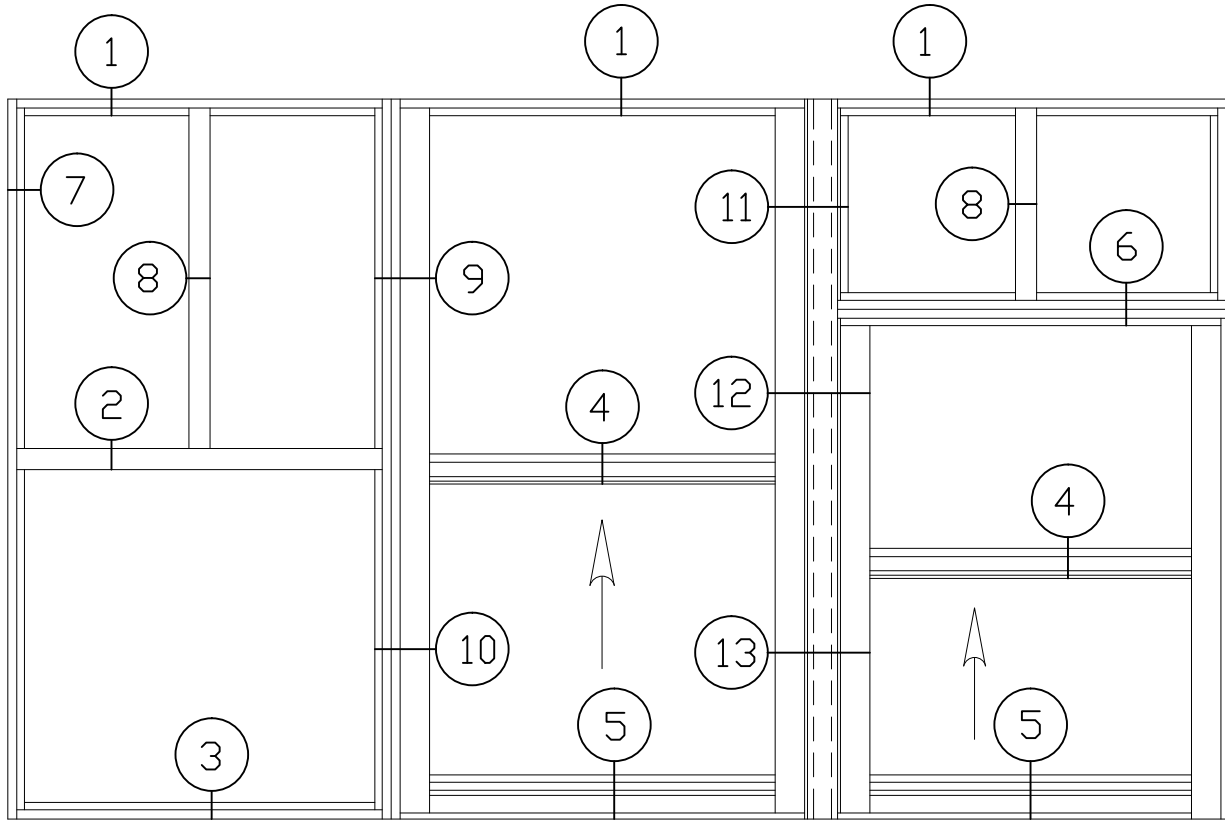

7035

3 1/2" SERIES HUNG & FIXED WINDOW SYSTEM
STANDARD DETAILS

1

2

7035

3 1/2" SERIES HUNG & FIXED
WINDOW SYSTEM
STANDARD DETAILS

3

5

4

6

7035

3 1/2" SERIES HUNG & FIXED WINDOW SYSTEM STANDARD DETAILS

7

9

8

10

7035

3 1/2" SERIES HUNG & FIXED
WINDOW SYSTEM
STANDARD DETAILS

11

7035

3 1/2" SERIES HUNG & FIXED
WINDOW SYSTEM
STANDARD DETAILS

12

7035

3 1/2" SERIES HUNG & FIXED
WINDOW SYSTEM
STANDARD DETAILS