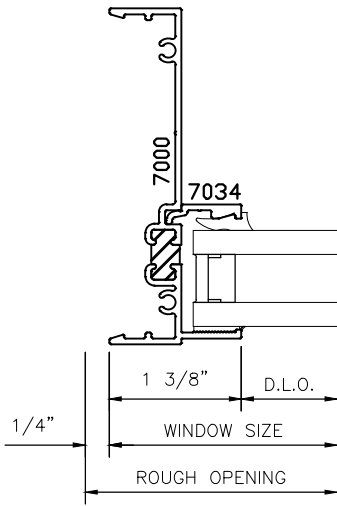

4

6

7035

3 1/2" SERIES HUNG & FIXED WINDOW SYSTEM STANDARD DETAILS

7

9

8

10