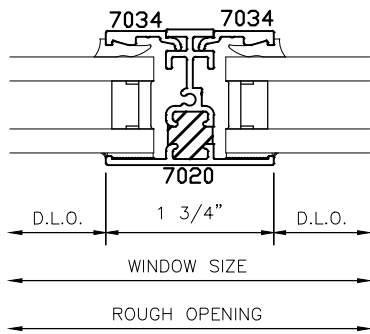

4

6

7035

3 1/2" SERIES HUNG & FIXED WINDOW SYSTEM STANDARD DETAILS

7

9

8

10