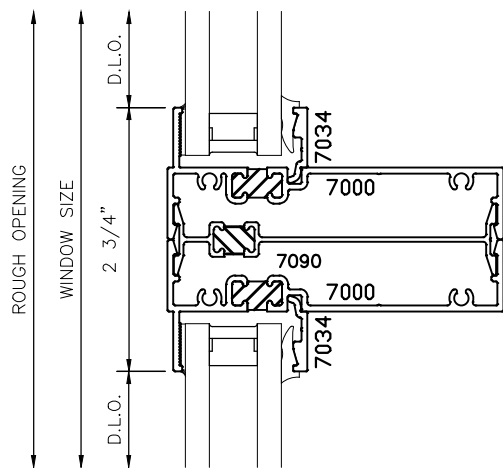

7035

3 1/2" SERIES HUNG & FIXED WINDOW SYSTEM
STANDARD DETAILS

1

2

7035

3 1/2" SERIES HUNG & FIXED
WINDOW SYSTEM
STANDARD DETAILS

3

5

4

6

7035

3 1/2" SERIES HUNG & FIXED WINDOW SYSTEM STANDARD DETAILS

7

9

8

10