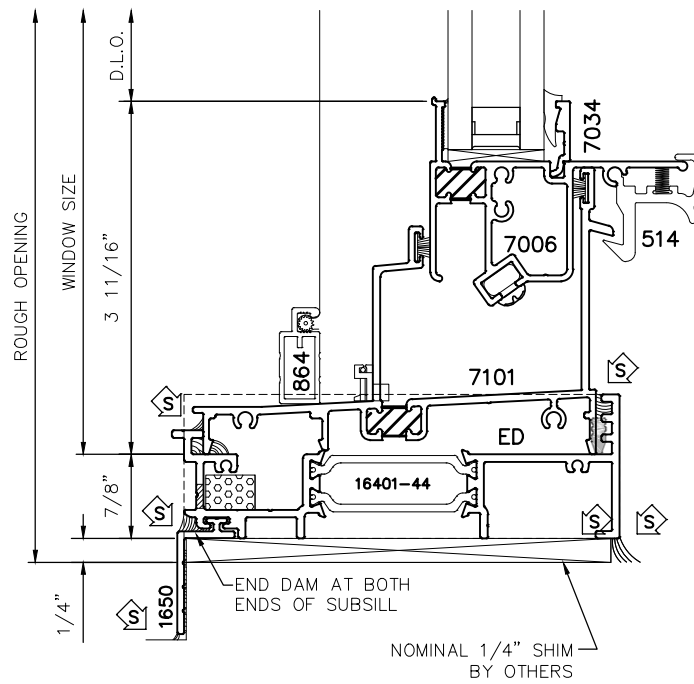

7041

4 1/16" SERIES HUNG & FIXED
WINDOW SYSTEM
SILL STARTER WITH EXTENSION

87050

1650

1651

1652

1653

1654