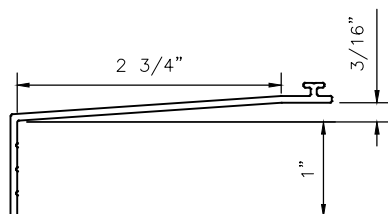

7041

4 1/16" SERIES HUNG & FIXED
WINDOW SYSTEM
SILL STARTER WITH EXTENSION

87050

1650

1651

1652

1653

1654