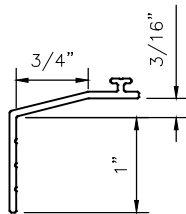

7041

4 1/16" SERIES HUNG & FIXED
WINDOW SYSTEM
SILL STARTER WITH EXTENSION

87050

1650

1651

1652

1653

1654