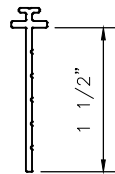

7041

4 1/16" SERIES HUNG & FIXED
WINDOW SYSTEM
SILL STARTER WITH EXTENSION

87050

1650

1651

1652

1653

1654