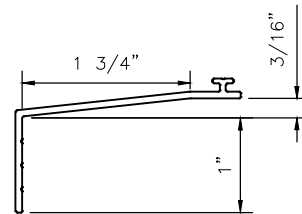

7041

4 1/16" SERIES HUNG & FIXED
WINDOW SYSTEM
SILL STARTER WITH EXTENSION

87050

1650

1651

1652

1653

1654