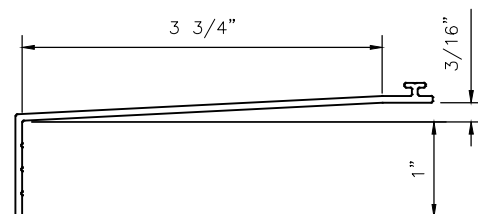

7041

4 1/16" SERIES HUNG & FIXED
WINDOW SYSTEM
SILL STARTER WITH EXTENSION

87050

1650

1651

1652

1653

1654