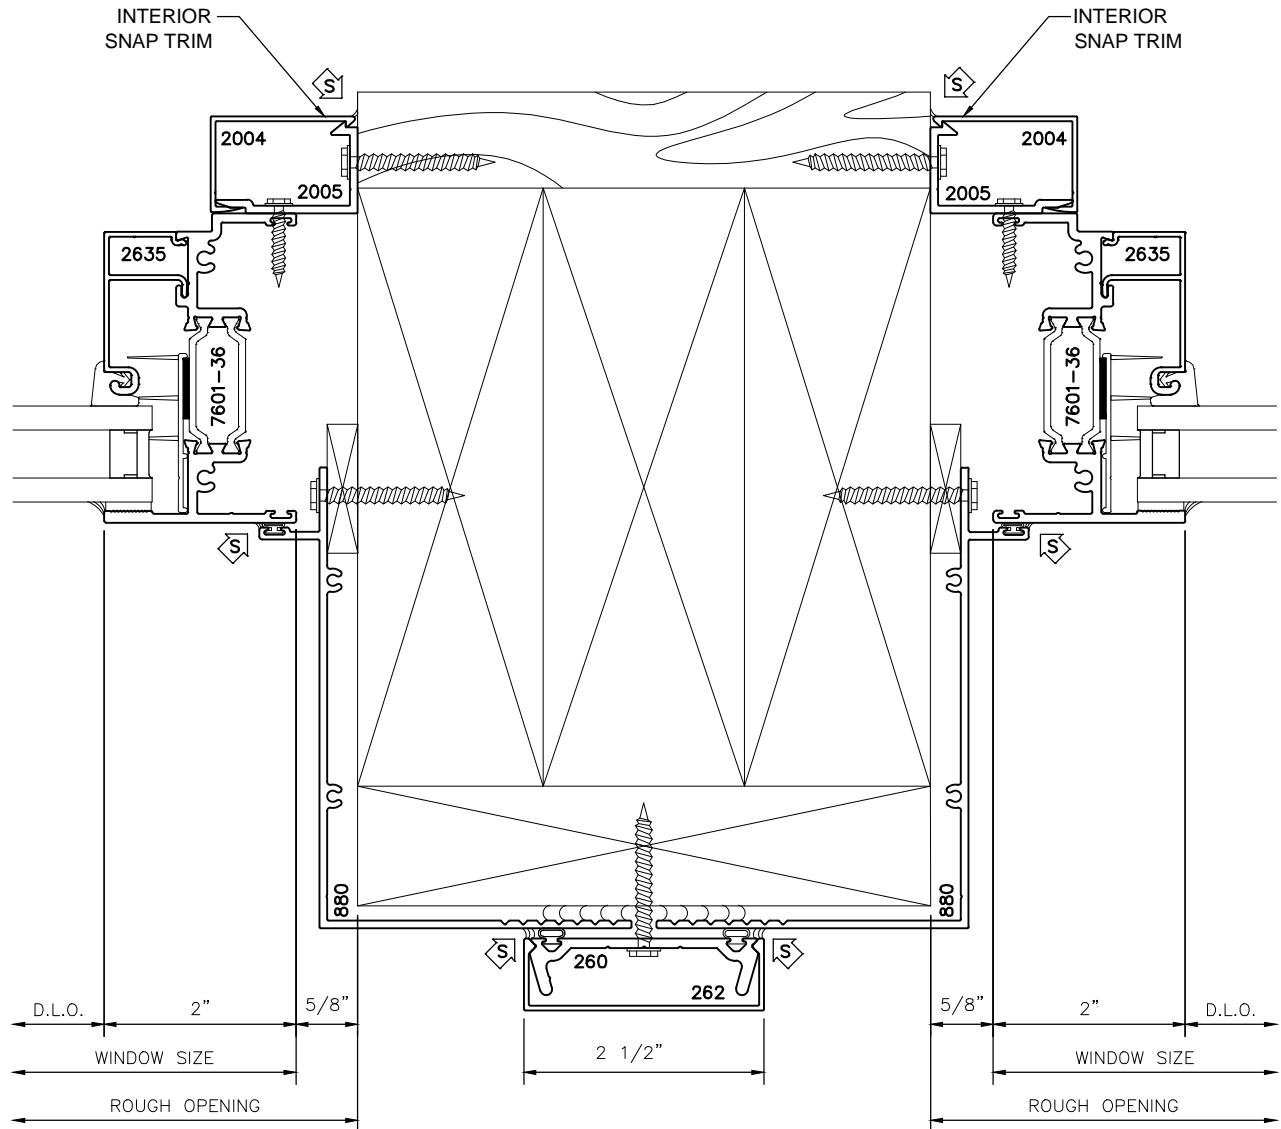

3232xpt SERIES WINDOWS PANNING-TRIM

3232xpt SERIES WINDOWS PANNING-TRIM

3232xpt SERIES WINDOWS

PANNING-TRIM

4

RIGHT & LEFT JAMB
W/ TRIM

3232xpt SERIES WINDOWS PANNING-TRIM

LEFT JAMB