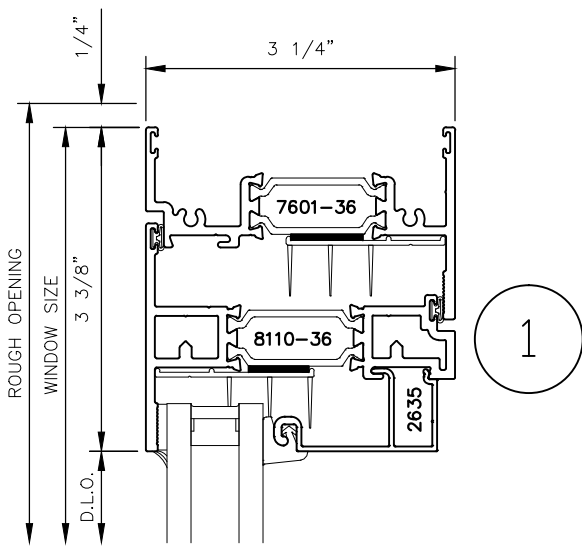

MANKO

3232xpt SERIES WINDOWS STANDARD PROJECT OUT CONFIGURATIONS

3232xpt SERIES WINDOWS

STANDARD PROJECT OUT CONFIGURATIONS

3

5

4

6