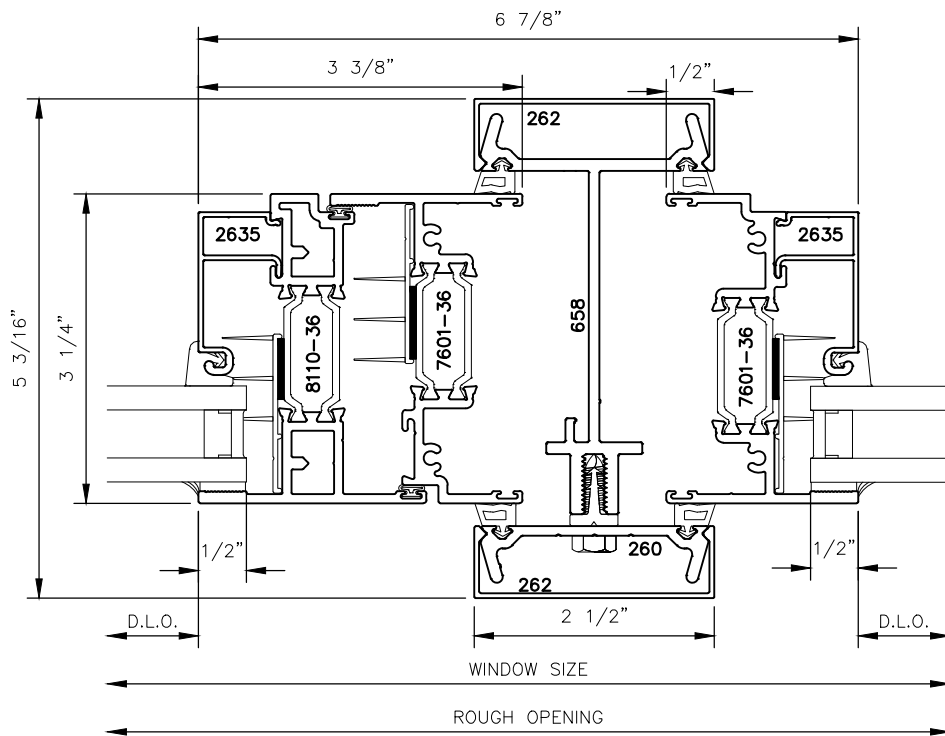

3232xpt SERIES WINDOWS

STANDARD PROJECT OUT CONFIGURATIONS

9

3232xpt SERIES WINDOWS

STANDARD PROJECT OUT CONFIGURATIONS

7

8