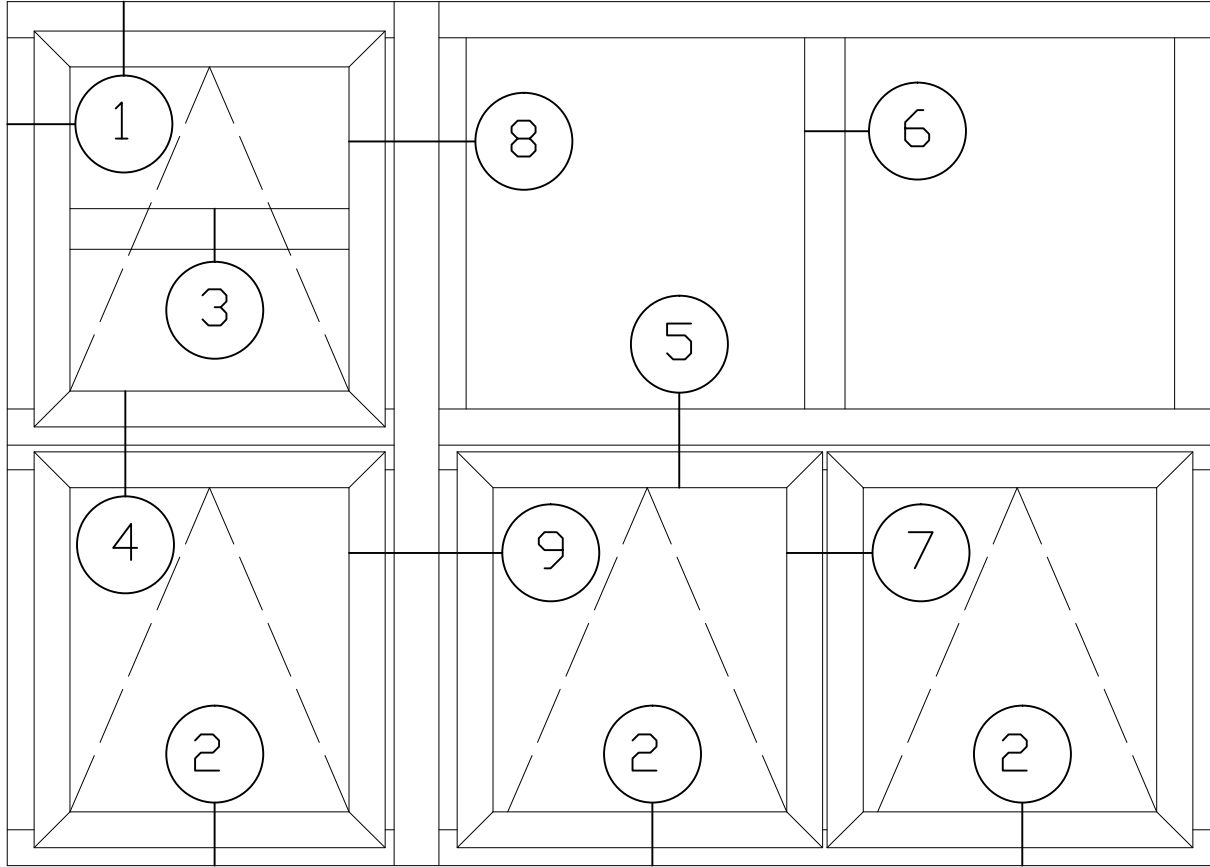

MANKO

3232xpt SERIES WINDOWS STANDARD PROJECT OUT CONFIGURATIONS

3232xpt SERIES WINDOWS

STANDARD PROJECT OUT CONFIGURATIONS

3

5

4

6