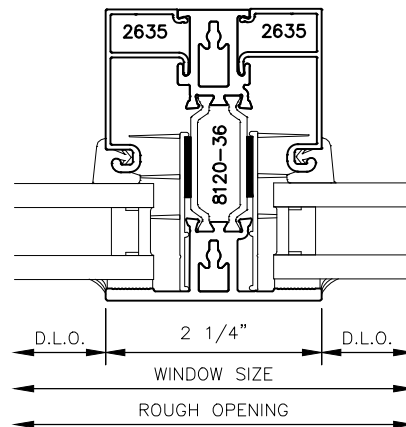

MANKO

3232xpt SERIES WINDOWS STANDARD PROJECT OUT CONFIGURATIONS

3232xpt SERIES WINDOWS

STANDARD PROJECT OUT CONFIGURATIONS

3

5

4

6