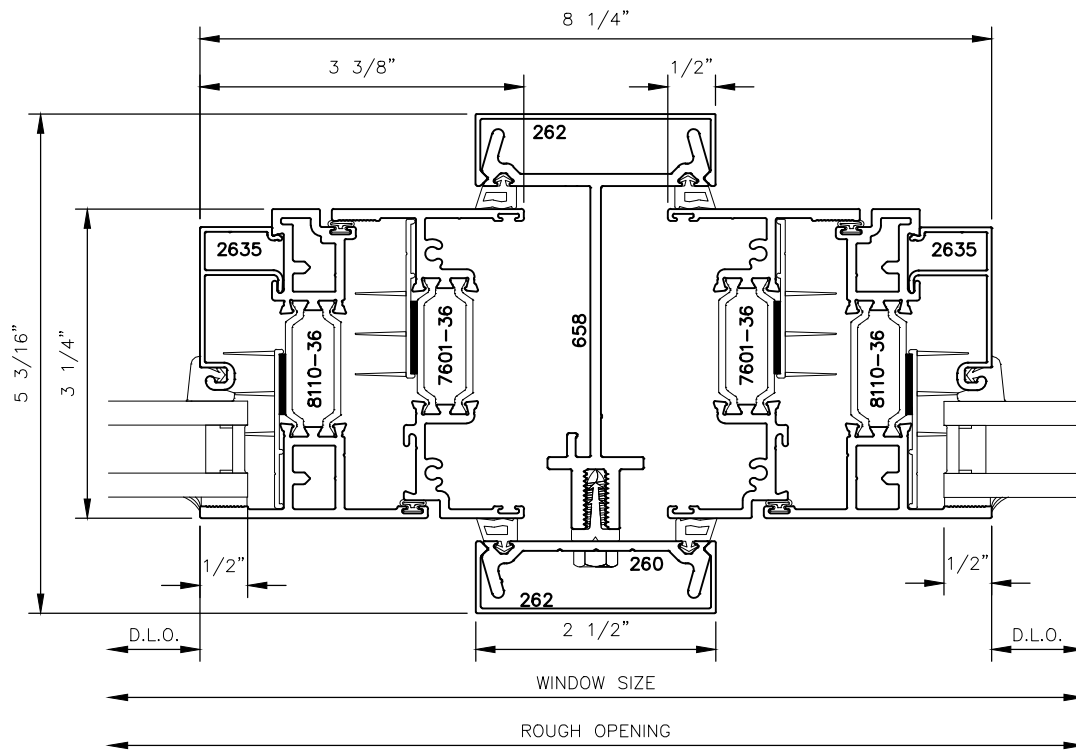

MANKO

3232xpt SERIES WINDOWS STANDARD PROJECT OUT CONFIGURATIONS

3232xpt SERIES WINDOWS

STANDARD PROJECT OUT CONFIGURATIONS

3

5

4

6

3232xpt SERIES WINDOWS

STANDARD PROJECT OUT CONFIGURATIONS

9

3232xpt SERIES WINDOWS

STANDARD PROJECT OUT CONFIGURATIONS

7

8