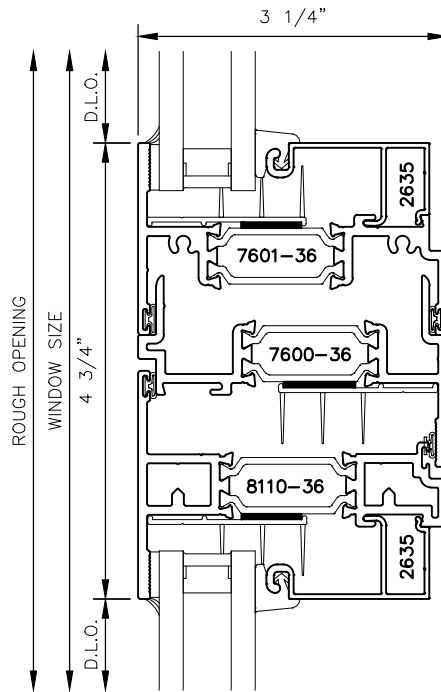

MANKO

3232xpt SERIES WINDOWS STANDARD PROJECT OUT CONFIGURATIONS

3232xpt SERIES WINDOWS

STANDARD PROJECT OUT CONFIGURATIONS

3

5

4

6

3232xpt SERIES WINDOWS

STANDARD PROJECT OUT CONFIGURATIONS

9

3232xpt SERIES WINDOWS

STANDARD PROJECT OUT CONFIGURATIONS

7

8