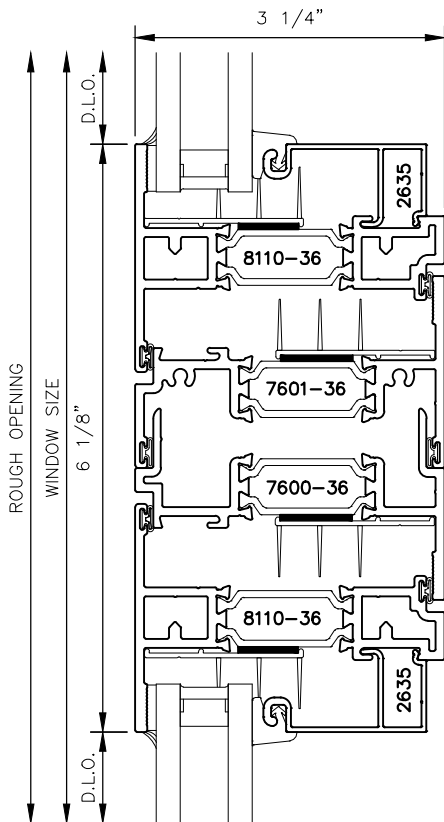

MANKO

3232xpt SERIES WINDOWS STANDARD PROJECT OUT CONFIGURATIONS

3232xpt SERIES WINDOWS

STANDARD PROJECT OUT CONFIGURATIONS

3

5

4

6

3232xpt SERIES WINDOWS

STANDARD PROJECT OUT CONFIGURATIONS

9

3232xpt SERIES WINDOWS

STANDARD PROJECT OUT CONFIGURATIONS

7

8