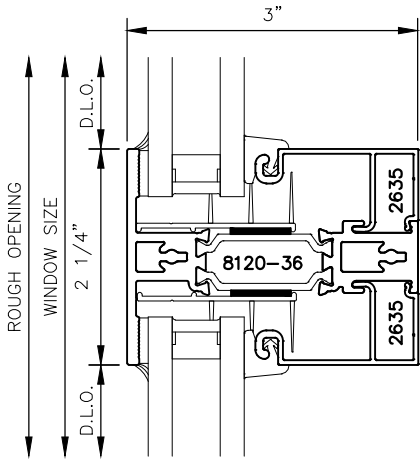

MANKO

3232xpt SERIES WINDOWS STANDARD PROJECT OUT CONFIGURATIONS

3232xpt SERIES WINDOWS

STANDARD PROJECT OUT CONFIGURATIONS

3

5

4

6