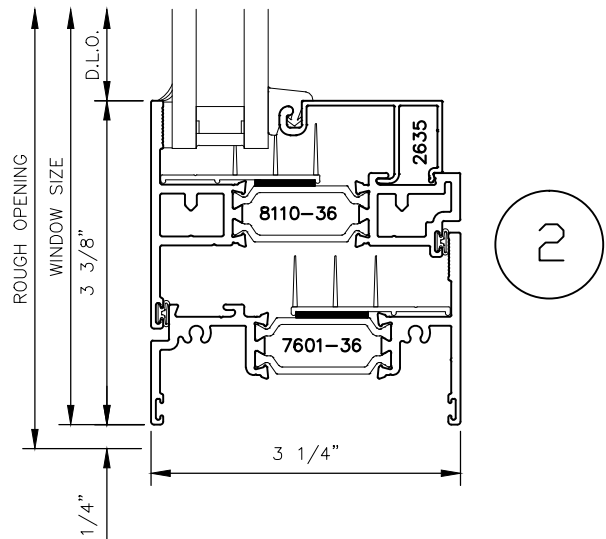

MANKO

3232xpt SERIES WINDOWS STANDARD PROJECT OUT CONFIGURATIONS

3232xpt SERIES WINDOWS

STANDARD PROJECT OUT CONFIGURATIONS

3

5

4

6