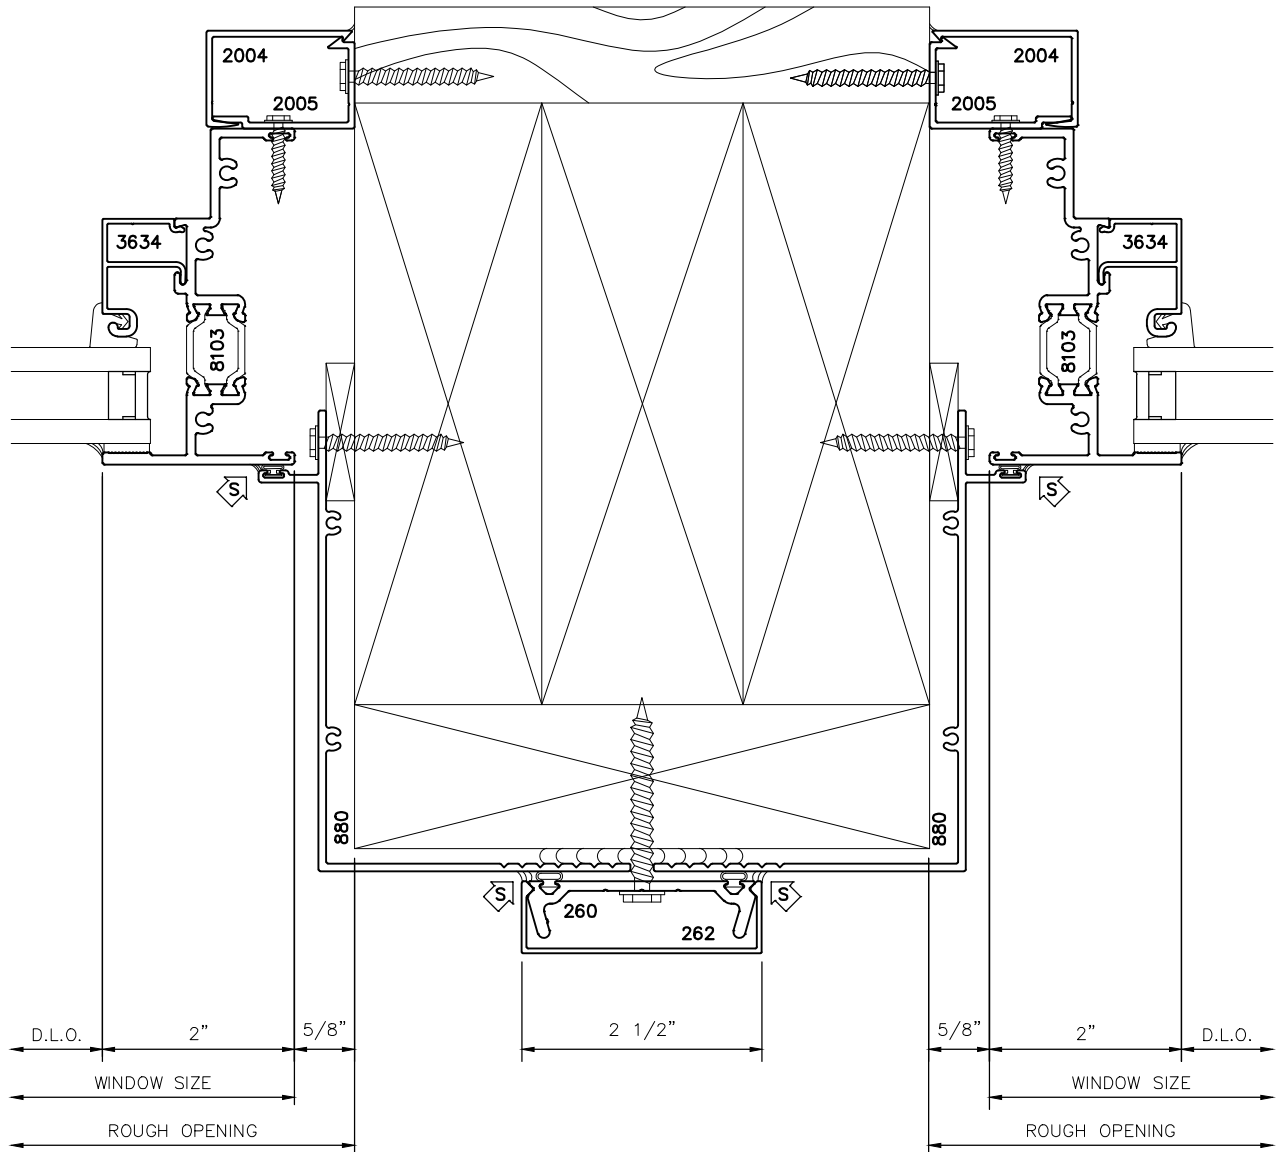

3527i SERIES WINDOWS PANNING-TRIM

3527i SERIES WINDOWS PANNING-TRIM

3527i SERIES WINDOWS PANNING-TRIM

LEFT JAMB

3

3527i SERIES WINDOWS

PANNING-TRIM

RIGHT & LEFT JAMB
W/ TRIM