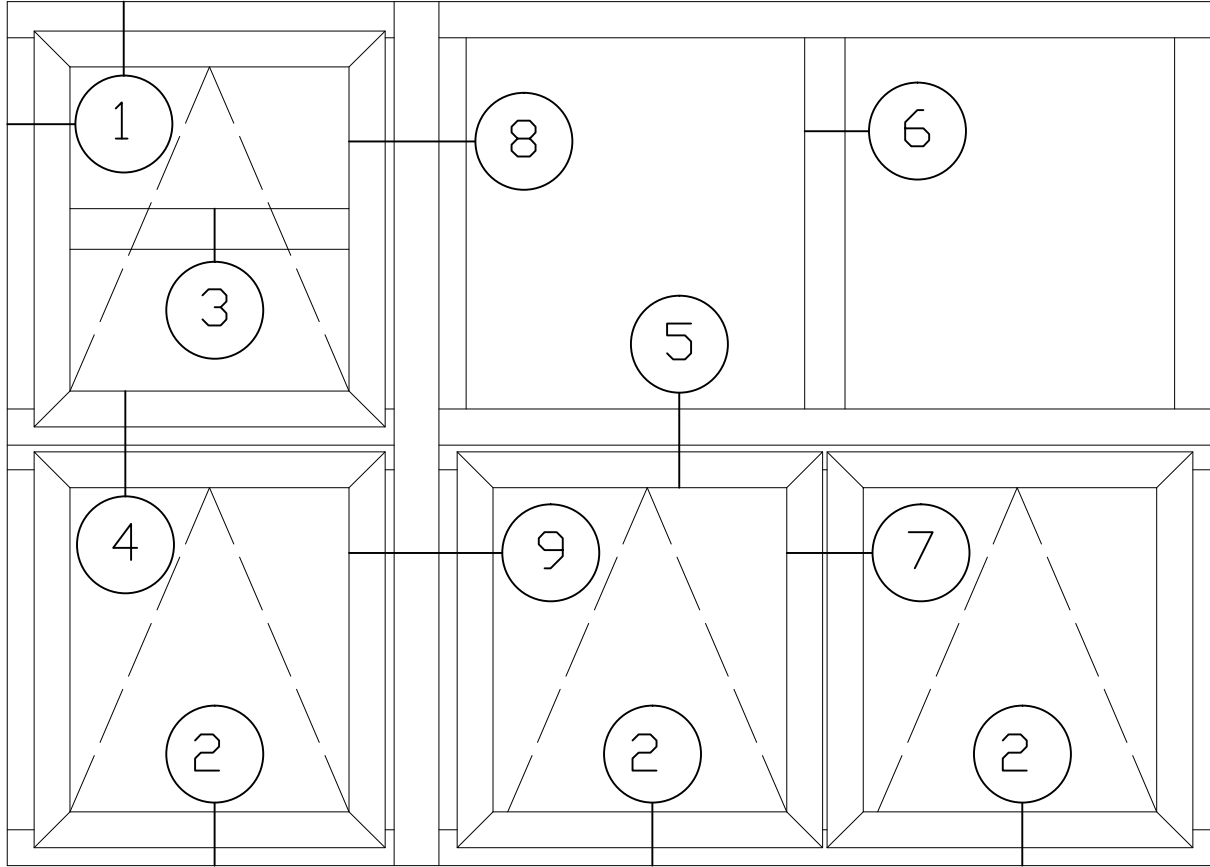

MANKO

3527i SERIES WINDOWS

STANDARD PROJECT OUT CONFIGURATIONS

3527i SERIES WINDOWS

STANDARD PROJECT OUT CONFIGURATIONS

3

5

4