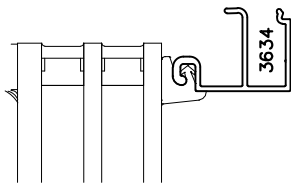

4032xpt SERIES WINDOWS

1" GLAZING CONFIGURATIONS

1

HEAD

2

SILL

3

LEFT JAMB

4

RIGHT JAMB

4032xpt SERIES WINDOWS

1 1/2" GLAZING CONFIGURATIONS

1

HEAD

2

SILL

3

LEFT JAMB

4

RIGHT JAMB