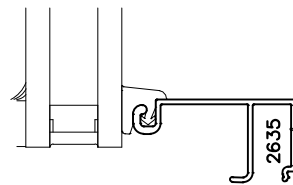

4032xpt SERIES WINDOWS

1" GLAZING CONFIGURATIONS

1

HEAD

2

SILL

3

LEFT JAMB

4

RIGHT JAMB

4032xpt SERIES WINDOWS

1 1/2" GLAZING CONFIGURATIONS

1

HEAD

2

SILL

3

LEFT JAMB

4

RIGHT JAMB