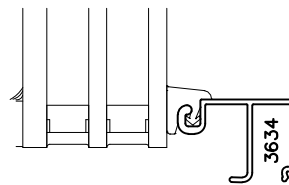

4

RIGHT JAMB

4032xpt SERIES WINDOWS

1 1/2" GLAZING CONFIGURATIONS

1

HEAD

2

SILL

3

LEFT JAMB

4

RIGHT JAMB